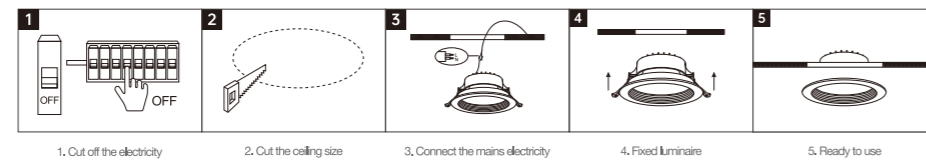

INSTALLATION DIAGRAM