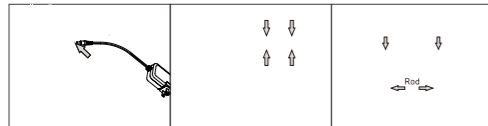

Model No.	DIMMABLE	W	V	lm	LxHx∅ [mm] LxWxH [mm] ∅xH [mm]	Material	Notes

OS40057   Long-press for stepless dim   15W   AC220-240V   850lm   544x180x495mm   Iron+PMMA+PS   /