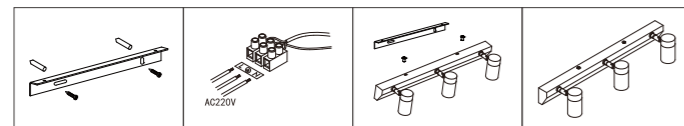

INSTALLATION DIAGRAM