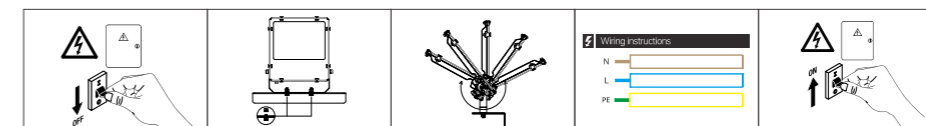

INSTALLATION DIAGRAM