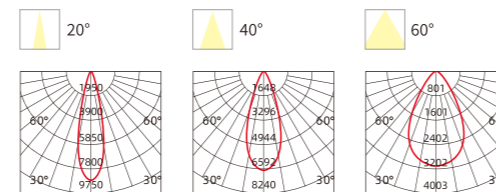

INSTALLATION DIAGRAM

LED SURFACE DOWNLIGHT

XZSA10

Frame Color

Materials of Housing: **Aluminum**
Materials of Optics: **Aluminum**

Model No.	W	V	PF	lm	LxHxΦ [mm] LxWxH [mm] ΦxH [mm]	Material	Beam Angle	Quantity
OS12156	10W	AC220-240V	≥0.5	800lm	72x72x75mm	Aluminum	Surface	36
OS12157	15W	AC220-240V	≥0.5	1200lm	90x90x90mm	Aluminum	Surface	24
OS12158	25W	AC220-240V	≥0.9	2000lm	111x111x110mm	Aluminum	Surface	18