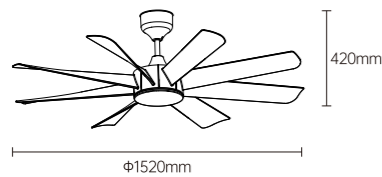

Body Color

BLADE MAIN