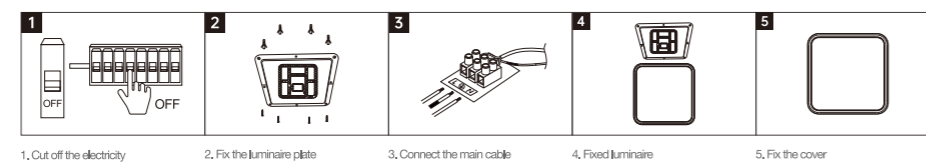

INSTALLATION DIAGRAM