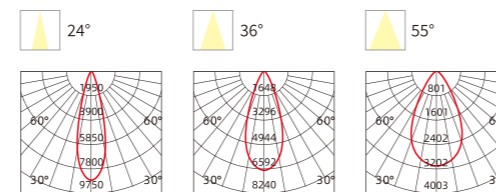

Waterproof
Materials of Housing: **Aluminum**
Materials of Optics: **PC**

Model No.	W	V	lm	LxHxØ [mm] LxWxH [mm] ØxH [mm]			
OS12164	10W	AC220-240V	800lm	100x100x96mm	Aluminum + PC	Surface	18
OS12165	24W	AC220-240V	1920lm	130x130x121mm	Aluminum + PC	Surface	12
OS12166	30W	AC220-240V	2400lm	150x150x136mm	Aluminum + PC	Surface	12
OS12167	40W	AC220-240V	3200lm	170x170x156mm	Aluminum + PC	Surface	8