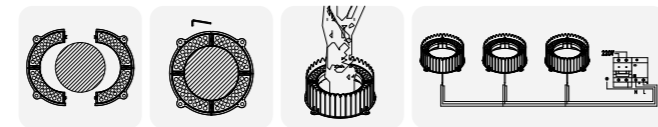

INSTALLATION DIAGRAM

Circular Pattern

Square Combination

OUTDOOR SPOT LIGHT

FZSA03

Model No.	W	V	lm	LxHxØ [mm] LxWxH [mm] ØxH [mm]	Material	Installation
OS75106	48W	AC220-240V	3360lm	Φ240x275x240mm	Aluminum	Fixed installation /