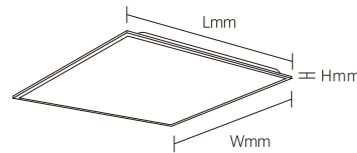

Model No.	W	V	lm	Beam Angle [mm]	LxHx∅ [mm] LxWxH [mm] ∅xH [mm]	Material	Installation	Quantity
OS15018	40W	AC220-240V	4000lm	/	595x595x35mm	Aluminum	Recessed	8
OS15019	40W	AC220-240V	4000lm	/	1195x295x35mm	Aluminum	Recessed	8
OS15020	80W	AC220-240V	8000lm	/	1195x595x35mm	Aluminum	Recessed	8