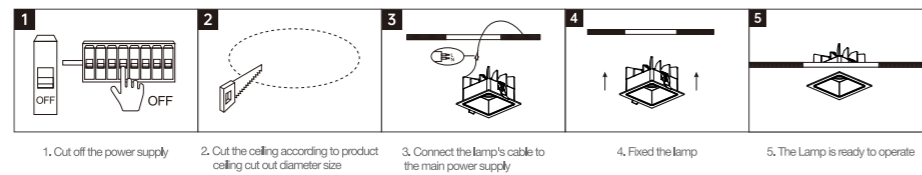

INSTALLATION DIAGRAM