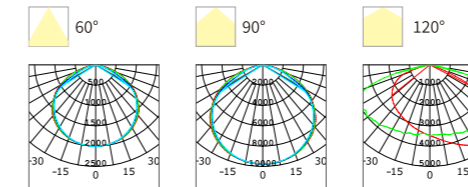

Model No.	W	V	lm		LxHx∅ [mm] LxWxH [mm] ∅xH [mm]			
OS40247	20W-180W	AC100-277V	2600lm-23400lm(±5%)	/	605x275x95mm	AL6063/SUS304	Ceiling/pendant/recessed	/
OS40247	20W-180W	AC100-277V	2600lm-23400lm(±5%)	/	1215x275x95mm	AL6063/SUS304	Ceiling/pendant/recessed	/
OS40247	20W-180W	AC100-277V	2600lm-23400lm(±5%)	/	605x605x95mm	AL6063/SUS304	Ceiling/pendant/recessed	/
OS40247	20W-180W	AC100-277V	2600lm-23400lm(±5%)	/	1215x605x95mm	AL6063/SUS304	Ceiling/pendant/recessed	/