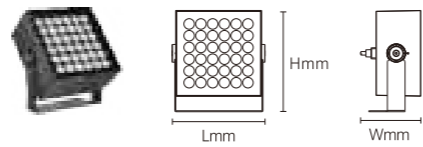

OS75058	48W	DC24V/AC220-240V	3840lm	146x177x109mm	Aluminum	Fixed installation /
OS75059	54W	DC24V/AC220-240V	4320lm	146x177x109mm	Aluminum	Fixed installation /

Model No.	W	V	lm	LxHxØ [mm] LxWxH [mm] ØxH [mm]	Material	Installation
-----------	---	---	----	--------------------------------------	----------	--------------