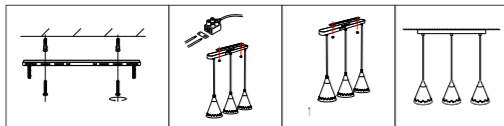

INSTALLATION DIAGRAM