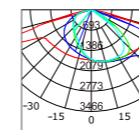

LED STREET LIGHT

TYSA05

Model No.	W	V	lm	LxHxØ [mm] LxWxH [mm] ØxH [mm]	Material	Mounting	Notes
OS40171	30W	AC100-277V	3900lm	590x248x123mm	Die-cast aluminum	Lamppost	/
OS40172	50W	AC100-277V	6500lm	590x248x123mm	Die-cast aluminum	Lamppost	/
OS40173	60W	AC100-277V	7800lm	590x248x123mm	Die-cast aluminum	Lamppost	/
OS40174	75W	AC100-277V	9750lm	590x248x123mm	Die-cast aluminum	Lamppost	/
OS40175	90W	AC100-277V	11700lm	590x248x123mm	Die-cast aluminum	Lamppost	/
OS40176	100W	AC100-277V	13000lm	590x248x123mm	Die-cast aluminum	Lamppost	/
OS40177	120W	AC100-277V	15600lm	590x248x123mm	Die-cast aluminum	Lamppost	/
OS40178	150W	AC100-277V	19500lm	691x303x123mm	Die-cast aluminum	Lamppost	/
OS40179	180W	AC100-277V	23400lm	691x303x123mm	Die-cast aluminum	Lamppost	/
OS40180	200W	AC100-277V	26000lm	691x303x123mm	Die-cast aluminum	Lamppost	/
OS40181	240W	AC100-277V	31200lm	691x303x123mm	Die-cast aluminum	Lamppost	/
OS40182	280W	AC100-277V	36400lm	775x353x123mm	Die-cast aluminum	Lamppost	/
OS40183	300W	AC100-277V	39000lm	775x353x123mm	Die-cast aluminum	Lamppost	/

80x150°

INSTALLATION DIAGRAM