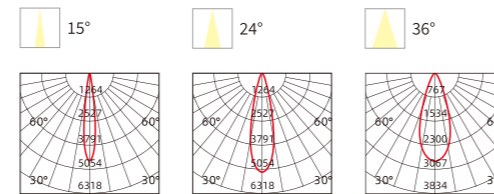

LED SPOTLIGHT

TSA17

Frame Color

Materials of Housing: **Aluminum**
Materials of Optics: **PC**

Model No.	W	V	lm		LxHxΦ [mm] LxWxH [mm] ΦxH [mm]			
OS13230	12W	AC220-240V	840lm		Φ88x85mm	Aluminum	Recessed	60

INSTALLATION DIAGRAM

LED SPOTLIGHT

TSA17

Frame Color

Materials of Housing: **Aluminum**
Materials of Optics: **PC**

Model No.	W	V	lm		LxHxΦ [mm] LxWxH [mm] ΦxH [mm]			
OS13229	10W	AC220-240V	700lm		Φ87x74mm	Aluminum	Recessed	60

INSTALLATION DIAGRAM