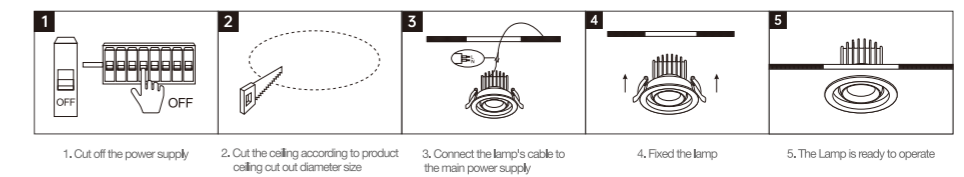

INSTALLATION DIAGRAM

LED SPOTLIGHT

TSA09

Product Features

It can be adjusted horizontally by 355° and vertically by 90°. Three beam angles of 15°, 24° and 36° are available for selection. With high constant current precision, the lamp has no stroboscopic phenomenon. Thanks to the fin heat dissipation design, the lifespan of the lamp can reach up to 30,000 hours.