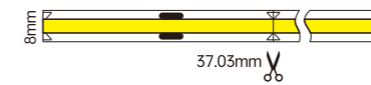

COB LED STRIP

LSP02

Model No.	FPC WIDTH	LED CHIP	W	V	lm	
OS11009	8mm	140	11W/m	DC24V	900lm	10m/Roll

COB LED STRIP

LSP02

Model No.	FPC WIDTH	LED CHIP	W	V	lm	
OS11011	8mm	324	10W/m	DC24V	800lm	5m/Roll