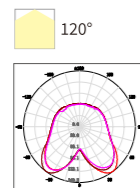

Model No.	W	V	lm	LxHxØ [mm] LxWxH [mm] ØxH [mm]	Material	Installation
OS78118	10W	AC220-240V	480lm	Φ160x800mm	Aluminum	Fixed installation 1