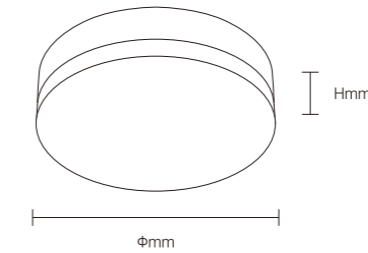

LED WATERPROOF CEILING LIGHT

SZSP15

Frame Color

Materials of Housing: PC
Materials of Optics: PC