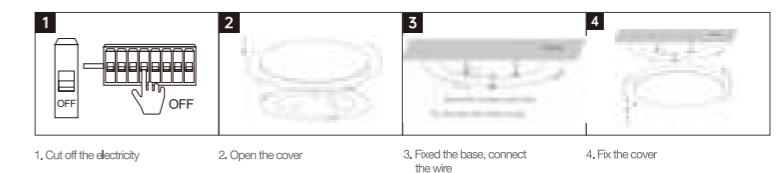

INSTALLATION DIAGRAM