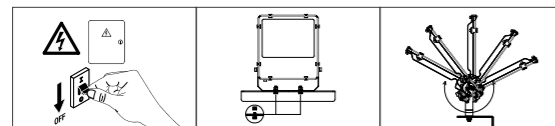

INSTALLATION DIAGRAM