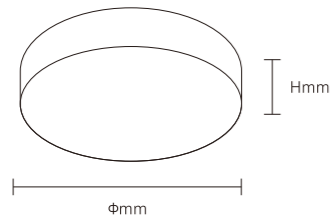

XZSP08

Frame Color