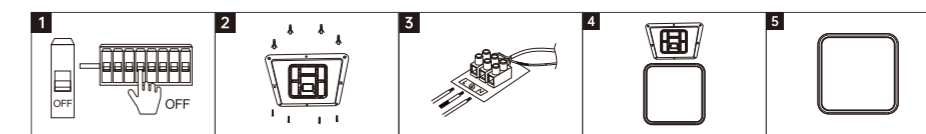

OS18052	48W	AC220-240V	3840lm	500x500x80mm	Iron+PMMA+PS	Surface	6
---------	-----	------------	--------	--------------	--------------	---------	---

INSTALLATION DIAGRAM

- 1, Cut off the electricity
- 2, Fix the luminaire plate
- 3, Connect the main cable
- 4, Fixed luminaire
- 5, Fix the cover