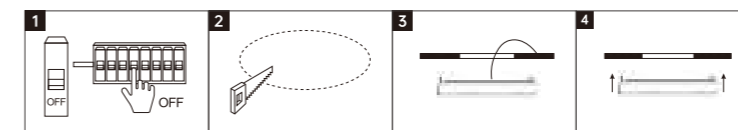

1. Cut off the electricity
2. Mark and create mounting holes in the ceiling corresponding to the product dimensions
3. Connect the cables to the mains electricity
4. Securely mount the luminaire

LINEAR GRILLE SPOTLIGHT