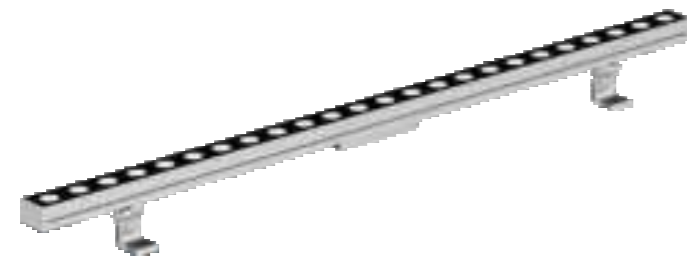

Adjustable bracket

304 stainless steel anti-fall chain

INSTALLATION DIAGRAM

LINEAR WALL WASHER

LSSA02

DIMENSIONS(mm)

Model No.	W	V	lm	LxHx∅ [mm] LxWxH [mm] ∅xH [mm]	Material	Installation	
OS71004	48W	DC24V/AC220-240V	3840lm	1000x82x43mm	Aluminum	Fixed installation	/
OS71005	54W	DC24V/AC220-240V	4320lm	1000x82x43mm	Aluminum	Fixed installation	/