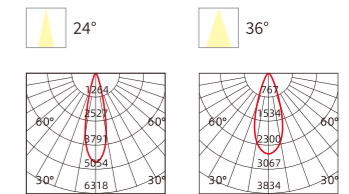

LED SPOTLIGHT

TSA17

Frame Color

Materials of Housing: **Aluminum**
Materials of Optics: **PC**

Model No.	W	V	lm		LxHxΦ [mm] LxWxH [mm] ΦxH [mm]			
OS13230	12W	AC220-240V	840lm		Φ88x85mm	Aluminum	Recessed	60

INSTALLATION DIAGRAM

LED SPOTLIGHT

TSA17

Frame Color

Materials of Housing: **Aluminum**
Materials of Optics: **PC**

Model No.	W	V	lm		LxHxΦ [mm] LxWxH [mm] ΦxH [mm]			
OS13229	10W	AC220-240V	700lm		Φ87x74mm	Aluminum	Recessed	60

INSTALLATION DIAGRAM