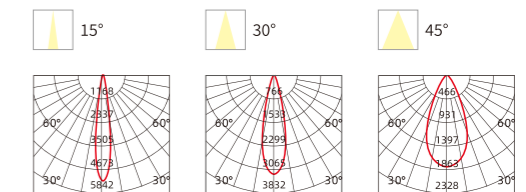

LED SPOTLIGHT

TSA16

Frame Color

Materials of Housing: **Aluminum**
Materials of Optics: **Preflector up**

Model No.	W	V	lm	LxHxØ [mm] LxWxH [mm] ØxH [mm]	Material	Mounting	Beam Angle
OS13205	2x7W	AC220-240V	980lm	105x55x80mm	Aluminum	Surface-mounted	12°
OS13206	2x12W	AC220-240V	1680lm	145x75x95mm	Aluminum	Surface-mounted	12°
OS13207	2x15W	AC220-240V	2100lm	186x95x110mm	Aluminum	Surface-mounted	12°

INSTALLATION DIAGRAM

LED SPOTLIGHT

TSA16

Frame Color

Materials of Housing: **Aluminum**
Materials of Optics: **Preflector up**

Model No.	W	V	lm	LxHxØ [mm] LxWxH [mm] ØxH [mm]	Material	Mounting	Beam Angle
OS13208	3x12W	AC220-240V	2520lm	215x75x95mm	Aluminum	Surface-mounted	8°
OS13209	3x15W	AC220-240V	3150lm	280x95x110mm	Aluminum	Surface-mounted	8°

INSTALLATION DIAGRAM