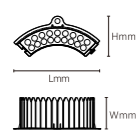

FZSA02

Model No.	W	V	lm	LxHxØ [mm] LxWxH [mm] ØxH [mm]	Material	Installation
OS75103	18W	DC24V	1440lm	325x186x160mm	Aluminum	Fixed installation /