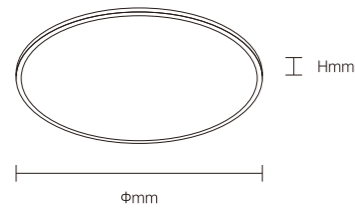

Model No.	W	V	lm	LxHx∅ [mm] LxWxH [mm] ∅xH [mm]	Material	Installation	Height
OS18072	24W	AC100-245V	1400lm	Φ280x55mm	PP+PC	Surface	10
OS18073	38W	AC100-245V	2200lm	Φ380x55mm	PP+PC	Surface	10