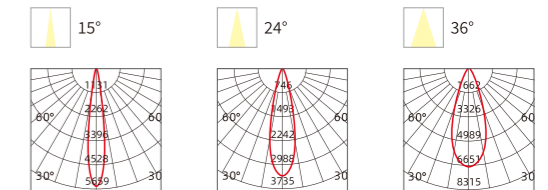

Materials of Housing: **Aluminum**
Materials of Optics: **PC**

Model No.	POLE	W	V	lm	LxHxØ [mm] LxWxH [mm] ØxH [mm]			
OS14031/OS14025	3/2	12W	AC220-240V	960lm	Φ51xL120mm	Aluminum	Track	36
OS14032/OS14026	3/2	15W	AC220-240V	1200lm	Φ51xL145mm	Aluminum	Track	36
OS14033/OS14027	3/2	25W	AC220-240V	2000lm	Φ61xL150mm	Aluminum	Track	24
OS14034/OS14028	3/2	30W	AC220-240V	2400lm	Φ71xL170mm	Aluminum	Track	24
OS14035/OS14029	3/2	35W	AC220-240V	2800lm	Φ80xL180mm	Aluminum	Track	12
OS14036/OS14030	3/2	40W	AC220-240V	3200lm	Φ92xL180mm	Aluminum	Track	12