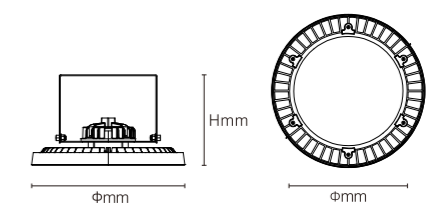

100°

INSTALLATION DIAGRAM

LED EXPLOSION PROOF LUMINAIRES

GLSA04

6500K

Model No.	W	V	lm		LxHxØ [mm] LxWxH [mm] ØxH [mm]			
OS40217	50W	AC120-277V	6000lm	/	φ 235x120mm	Die-cast aluminum	Bracket / Ceiling	/
OS40218	100W	AC120-277V	12000lm	/	φ 235x120mm	Die-cast aluminum	Bracket / Ceiling	/
OS40219	150W	AC120-277V	18000lm	/	φ 235x125mm	Die-cast aluminum	Bracket / Ceiling	/
OS40220	200W	AC120-277V	24000lm	/	φ 365x125mm	Die-cast aluminum	Bracket / Ceiling	/
OS40221	250W	AC120-277V	30000lm	/	φ 385x125mm	Die-cast aluminum	Bracket / Ceiling	/
OS40222	300W	AC120-277V	36000lm	/	φ 385x125mm	Die-cast aluminum	Bracket / Ceiling	/