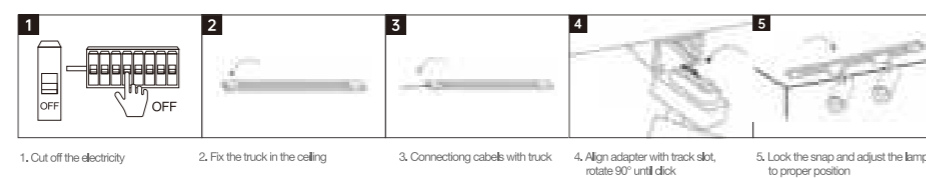

INSTALLATION DIAGRAM