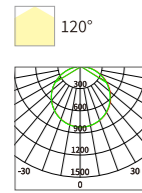

LED PANEL LIGHT

PGSI01

CCT

Body Color

Model No.	W	V	lm	Beam Angle [mm]	LxHx∅ [mm] LxWxH [mm] ∅xH [mm]	Material	Installation	Quantity
OS15018	40W	AC220-240V	4000lm	/	595x595x35mm	Aluminum	Recessed	8
OS15019	40W	AC220-240V	4000lm	/	1195x295x35mm	Aluminum	Recessed	8
OS15020	80W	AC220-240V	8000lm	/	1195x595x35mm	Aluminum	Recessed	8