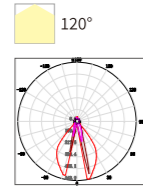

Model No.	W	V	lm	LxHxØ [mm] LxWxH [mm] ØxH [mm]	Material	Installation
OS78109	10W	AC220-240V	540lm	150x150x800mm	Aluminum	Fixed installation /