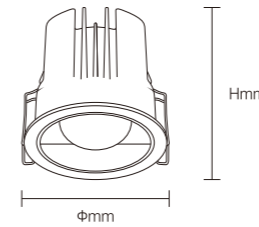

LED SPOTLIGHT