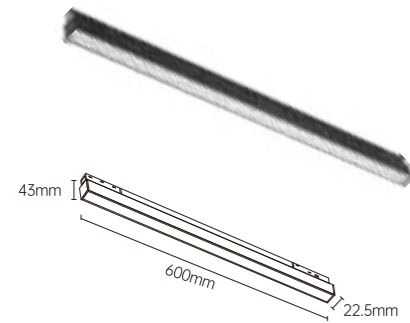

HTSA02 MAGNETIC LIGHT FLOOD LIGHT

Body Color

Model No.	W	V	lm	LxHxØ [mm] LxWxH [mm] ØxH [mm]			
OS21031	24W	DC48V	2000lm	600x22.5x43mm	Aluminum+PC	Track	30

Materials of Housing: **Aluminum**
Materials of Optics: **PMMA**