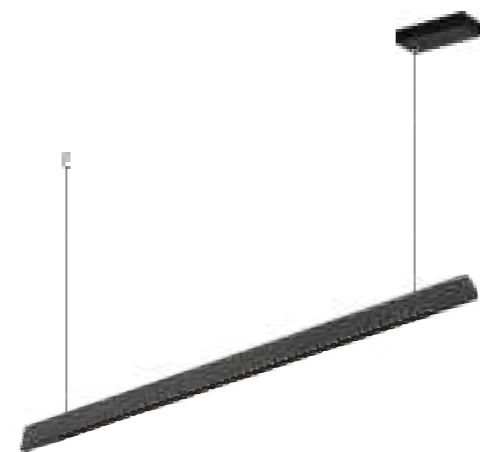

LED OFFICE PENDANT LIGHT

ZSA02

IP20 30000h CRI ≥ 90 PF ≥ 0.9

BK WH GL

36W

4000K 6500K

Materials of Housing: Aluminum
Materials of Optics: PMMA