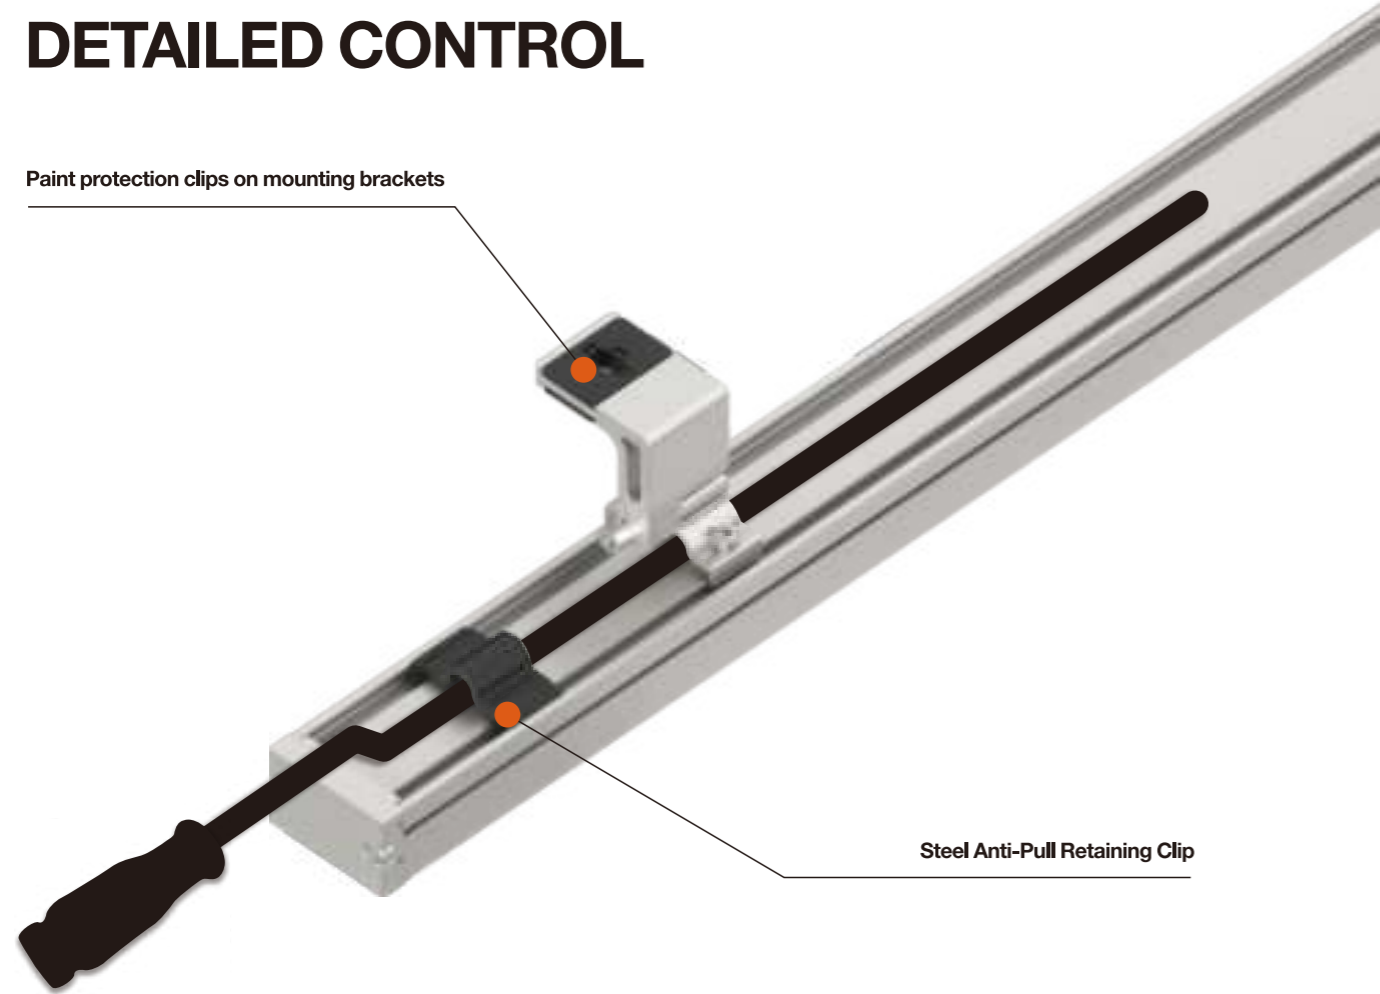

Paint protection clips on mounting brackets

Steel Anti-Pull Retaining Clip

CONSTANT POWER DESIGN

Stable Light Output

The Brightness of any Channel can be Adjusted, and Switching Channels Does not Affect the Lighting Effect