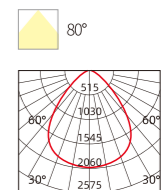

Materials of Housing: **Aluminum**
Materials of Optics: **PC**

Model No.	W	V	PF	lm	Φ [mm]	LxHxΦ [mm] LxWxH [mm] ΦxH [mm]	Material	Beam Angle	Depth
OS12198	20W	AC170-277V	0.5	2400lm	Φ125mm	Φ150x46mm	Aluminum + PC	Recessed	27
OS12199	25W	AC170-277V	0.9	3000lm	Φ150mm	Φ175x51mm	Aluminum + PC	Recessed	16
OS12200	30W	AC170-277V	0.9	3600lm	Φ180mm	Φ200x56mm	Aluminum + PC	Recessed	12
OS12201	40W	AC170-277V	0.9	4800lm	Φ200mm	Φ245x62mm	Aluminum + PC	Recessed	6