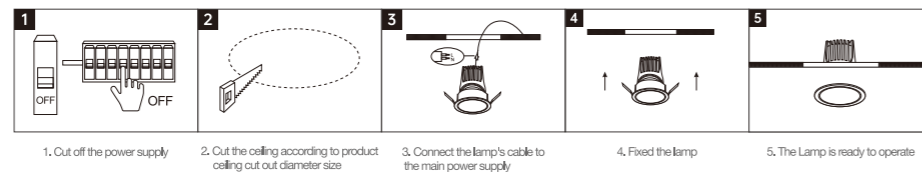

INSTALLATION DIAGRAM