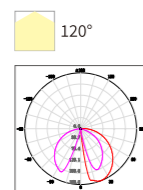

Model No.	W	V	lm	LxHxØ [mm] LxWxH [mm] ØxH [mm]	Material	Installation
OS78110	10W	AC220-240V	500lm	150x50x600mm	Aluminum	Fixed installation /