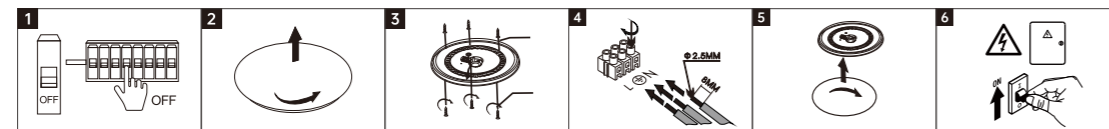

INSTALLATION DIAGRAM

1. Cut off the electricity
2. Remove the lampshade
3. Fix the plate
4. Connect the power cord with the terminal post as shown in the wiring diagram; As shown in Figure 3
5. Fix back the lampshade
6. After installation, switch on