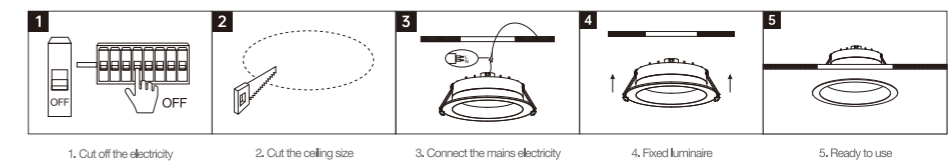

INSTALLATION DIAGRAM