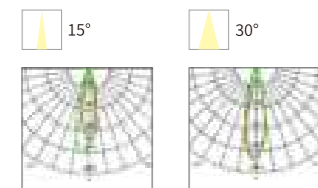

OUTDOOR SPOT LIGHT

MXSA01

Model No.	W	V	lm	LxHxØ [mm] LxWxH [mm] ØxH [mm]	Material	Installation	
OS75111	3W	DC24V	240lm	154x85x49mm	Aluminum	Fixed installation	/
OS75112	6W	DC24V	480lm	154x85x49mm	Aluminum	Fixed installation	/

INSTALLATION DIAGRAM

OUTDOOR SPOT LIGHT

MXSA02

Model No.	W	V	lm	LxHxØ [mm] LxWxH [mm] ØxH [mm]	Material	Installation	
OS75113	3W	DC24V	240lm	103x116x120mm	Aluminum	Fixed installation	/
OS75114	6W	DC24V	480lm	103x116x120mm	Aluminum	Fixed installation	/

Model No.	W	V	lm	LxHxØ [mm] LxWxH [mm] ØxH [mm]	Material	Installation	
OS75115	6W	DC24V	480lm	110x114x70mm	Aluminum	Fixed installation	/
OS75116	9W	DC24V	720lm	110x114x70mm	Aluminum	Fixed installation	/
OS75117	12W	DC24V	960lm	110x114x70mm	Aluminum	Fixed installation	/

INSTALLATION DIAGRAM