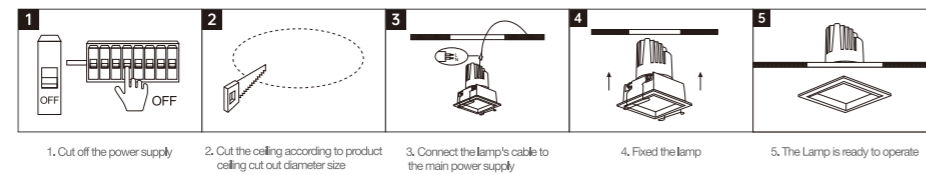

INSTALLATION DIAGRAM