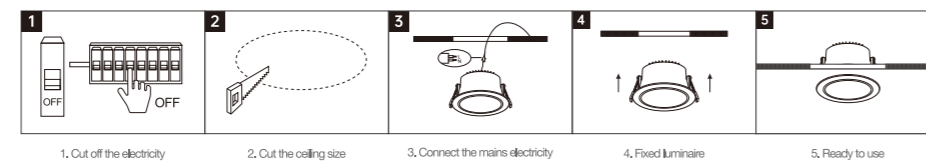

INSTALLATION DIAGRAM