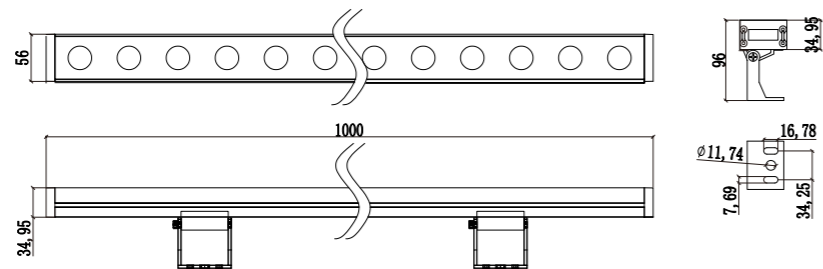

LSSA03

DIMENSIONS(mm)