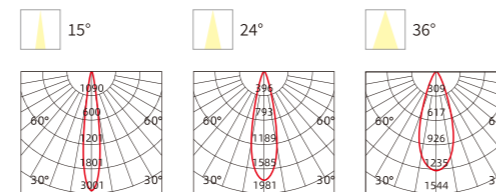

Materials of Housing: **Aluminum**
Materials of Optics: **PC**

Model No.	W	V	PF	lm	LxHx∅ [mm] LxWxH [mm] ∅xH [mm]			
OS12183	10W	AC220-240V	≥0.5	700lm	∅83x70mm	Aluminum + PC	Surface	50
OS12184	15W	AC220-240V	≥0.5	1050lm	∅95x90mm	Aluminum + PC	Surface	50
OS12185	24W	AC220-240V	≥0.5	1680lm	∅116x115mm	Aluminum + PC	Surface	30
OS12186	30W	AC220-240V	≥0.9	2100lm	∅125x117mm	Aluminum + PC	Surface	16