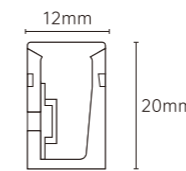

Model No.	W	V	lm	LxHxØ [mm] LxWxH [mm] ØxH [mm]	Extruded Silicone	Fixed installation	10m/Roll
OS79010	6W	DC24V	150LM	12x20mm	Extruded Silicone	Fixed installation	10m/Roll
OS79011	8W	DC24V	200Lm	12x20mm	Extruded Silicone	Fixed installation	10m/Roll
OS79012	12W	DC24V	300LM	12x20mm	Extruded Silicone	Fixed installation	10m/Roll