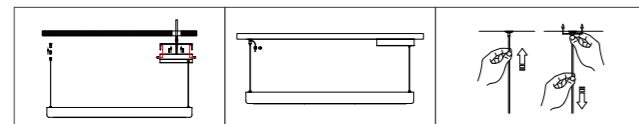

85°

INSTALLATION DIAGRAM

LED OFFICE PENDANT LIGHT

ZSI01

Model No.	W	V	lm	LxHx∅ [mm] LxWxH [mm] ∅xH [mm]			
OS20004	24W	AC220-240V	1680lm	1200x58x50mm	Coated Iron	Suspending	6
OS20005	24W	AC220-240V	1680lm	1200x78x50mm	Coated Iron	Suspending	6
OS20006	30W	AC220-240V	2400lm	1200x98x50mm	Coated Iron	Suspending	4
OS20007	35W	AC220-240V	2800lm	1200x120x60mm	Coated Iron	Suspending	4
OS20008	35W	AC220-240V	2800lm	1200x150x60mm	Coated Iron	Suspending	4
OS20009	35W	AC220-240V	2800lm	1200x200x60mm	Coated Iron	Suspending	4