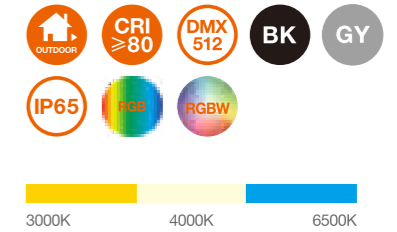

LINEAR WALL WASHER

LSSA03

DIMENSIONS(mm)

Model No.	W	V	lm	LxHx∅ [mm] LxWxH [mm] ∅xH [mm]	Material	Installation	Notes
OS71024	72W	DC24V	5040lm	1000x115x70mm	Aluminum	Fixed installation	/

LINEAR LIGHT

Product Features