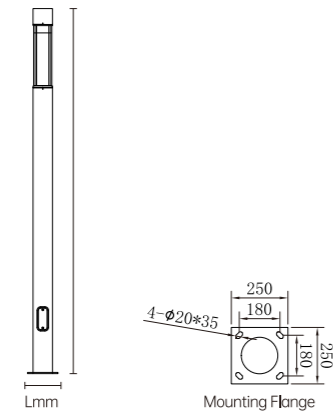

LXSA04

Model No.	W	V	lm	LxHxØ [mm] LxWxH [mm] ØxH [mm]	Material	Installation
OS78004	30W	AC220-240V	2400lm	Φ160x3000mm	Aluminum	Fixed installation /