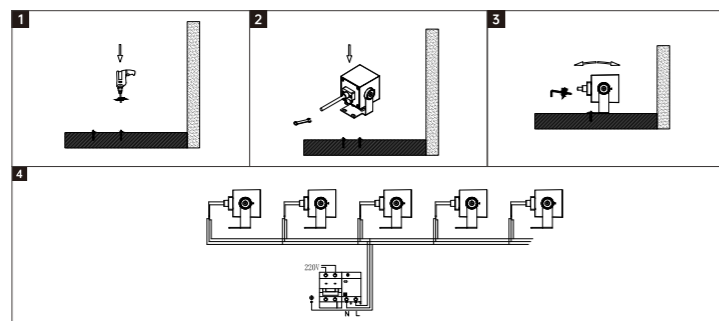

INSTALLATION DIAGRAM