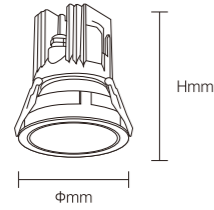

Waterproof
Materials of Housing: Aluminum
Materials of Optics: PC

Model No.	W	V	lm	Beam Angle	LxHxØ [mm] LxWxH [mm] ØxH [mm]	Material	Mounting	Beam Spread
OS13036	7W	AC220-240V	455lm	Φ56mm	Φ65x92mm	Aluminum	Recessed	36
OS13037	12W	AC220-240V	840lm	Φ76mm	Φ85x98mm	Aluminum	Recessed	36
OS13038	18W	AC220-240V	1350lm	Φ96mm	Φ105x113mm	Aluminum	Recessed	24