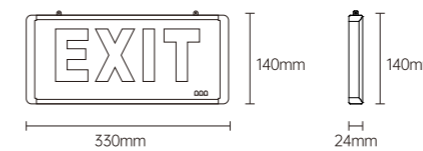

GHSP02

Green light wave length 520-53nm

Model No.: OS23002
Power: 1W
Battery: Ni-Cd 1.2V;
Input voltage: AC220V-240V/50Hz ;
Charging time: 24 hours,
Emergency time: 120mins;
Material: Iron+PP+Glass;
Installation: suspending mounted;
Emergency surface brightness: 50 -300cd/m²;
Working mode: Maintained;
Control type: Non-centralized control.
PCS/CTN: 30