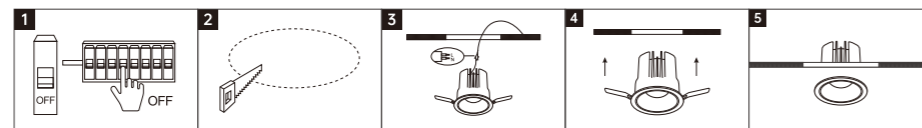

INSTALLATION DIAGRAM

1. Out off the power supply
2. Cut the ceiling according to product ceiling cut out diameter size
3. Connect the lamp's cable to the main power supply
4. Fixed the lamp
5. The Lamp is ready to operate