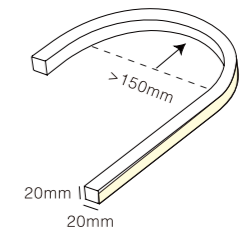

Recommended Accessories

OUTDOOR WALL LIGHT

Product Features

1. Round and square types for options,
2. Applicable for corridors, walls, etc

Application areas

- Corridors
- Hallways
- Stairs, etc

OUTDOOR WALL LIGHT