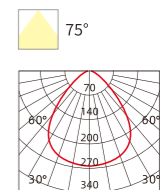

LED DOWNLIGHT

XZSA05

Product Features

- The front cover boasts an IP54 waterproof rating, effectively resisting moisture and dust ingress.
- Its exceptional waterproof and anti-fog performance ensures stable operation even in harsh weather conditions.
- With a color rendering index (CRI) as high as 90, it accurately restores objects' true colors for vivid, natural visual effects.
- Achieving 100lm/W luminous efficacy, it delivers outstanding energy efficiency and significantly reduces power costs.
- Featuring a recessed light source and wide shading angle, it actively minimizes glare interference.
- This integrated design balances functionality and visual comfort, making it suitable for diverse indoor/outdoor lighting environments.

Application

- Real estate
- Homes
- Villas,
- Shopping malls
- Supermarkets
- Stores
- Offices

LED DOWNLIGHT

XZSA05

Frame Color

Materials of Housing: **Aluminum+PC**
Materials of Optics: **PMMA**

Model No.	W	V	lm	lm	LxHxΦ [mm] LxWxH [mm] ΦxH [mm]	Material	Beam Angle	Depth
OS12111	10W	AC220-240V	1000lm	Φ75mm	Φ84x45mm	Aluminum + PC + PMMA	Recessed	48
OS12112	15W	AC220-240V	1500lm	Φ95mm	Φ110x60mm	Aluminum + PC + PMMA	Recessed	36
OS12113	24W	AC220-240V	2400lm	Φ150mm	Φ160x80mm	Aluminum + PC + PMMA	Recessed	36
OS12114	40W	AC220-240V	4000lm	Φ200mm	Φ214x108mm	Aluminum + PC + PMMA	Recessed	18

INSTALLATION DIAGRAM