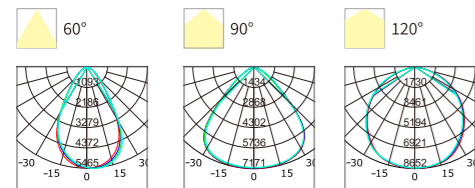

Model No.	W	V	lm		LxHxØ [mm] LxWxH [mm] ØxH [mm]			
OS40157/OS40162	100W	AC120-277V	14000/16000lm	/	Φ 240x146mm	Die-cast aluminum	Bracket/Chain/Hanging rod	/
OS40158/OS40163	150W	AC120-277V	21000/24000lm	/	Φ 280x147mm	Die-cast aluminum	Bracket/Chain/Hanging rod	/
OS40159/OS40164	200W	AC120-277V	28000/32000lm	/	Φ 320x147mm	Die-cast aluminum	Bracket/Chain/Hanging rod	/
OS40160/OS40165	250W	AC120-277V	35000/40000lm	/	Φ 360x156mm	Die-cast aluminum	Bracket/Chain/Hanging rod	/
OS40161/OS40166	300W	AC120-277V	42000/48000lm	/	Φ 360x156mm	Die-cast aluminum	Bracket/Chain/Hanging rod	/