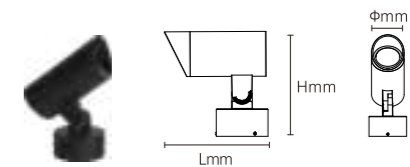

OS75070	6W	AC220-240V	450lm	ϕ 46x125x121mm	Aluminum	Fixed installation /
---------	----	------------	-------	---------------------	----------	----------------------

Model No.	W	V	lm	LxHxϕ [mm] LxWxH [mm] ϕxH [mm]	Material	Installation
-----------	---	---	----	--	----------	--------------