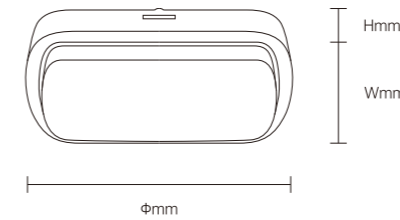

Body Color

Materials of Housing: ABS
Materials of Optics: PC