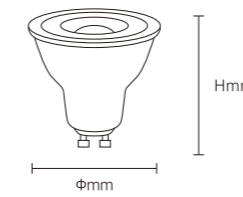

Model No.	POWER FACTOR	W	lm	V	LxHx∅ [mm] LxWxH [mm] ∅xH [mm]			
OS16010	0.5	5W	450lm	AC220-240V	Φ50x54mm	Aluminum+PC	/	10