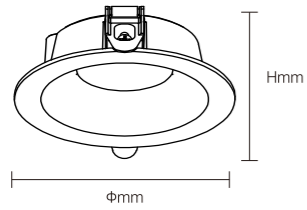

INSTALLATION DIAGRAM

LED DOWNLIGHT

XZSA03

Frame Color

Materials of Housing: **Aluminum**
Materials of Optics: **PMMA**

Model No.	W	V	lm	Beam Angle (mm)	LxHxØ [mm] LxWxH [mm] ØxH [mm]	Material	Beam Angle	Beam Angle
OS12098	10W	AC220-240V	600lm	Φ75mm	Φ90x45mm	Aluminum + PMMA	Recessed	80
OS12099	15W	AC220-240V	900lm	Φ95mm	Φ120x50mm	Aluminum + PMMA	Recessed	40
OS12100	20W	AC220-240V	1200lm	Φ150mm	Φ170x58mm	Aluminum + PMMA	Recessed	30
OS12101	30W	AC220-240V	1800lm	Φ205mm	Φ220x70mm	Aluminum + PMMA	Recessed	20