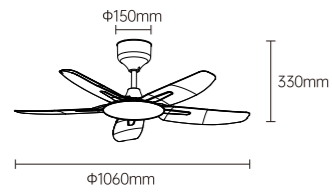

IP20

Body Color

WH WH

BLADE MAIN

Model No.: LV11002

Product size: 42 inch

Fan leaves: 5-leaf-ABS

Electrical machinery: 36W-low voltage DC

Lamp: No

Control mode: Wireless IR Remote Controller

Function: Forward and reverse rotation with 14 gears (Forward rotation with 7 gears and reverse rotation with 7 gears), max rotation speed 260rpm

Installation method: Lifting hook, hanging rod 250mm

PCS/CTN: 2