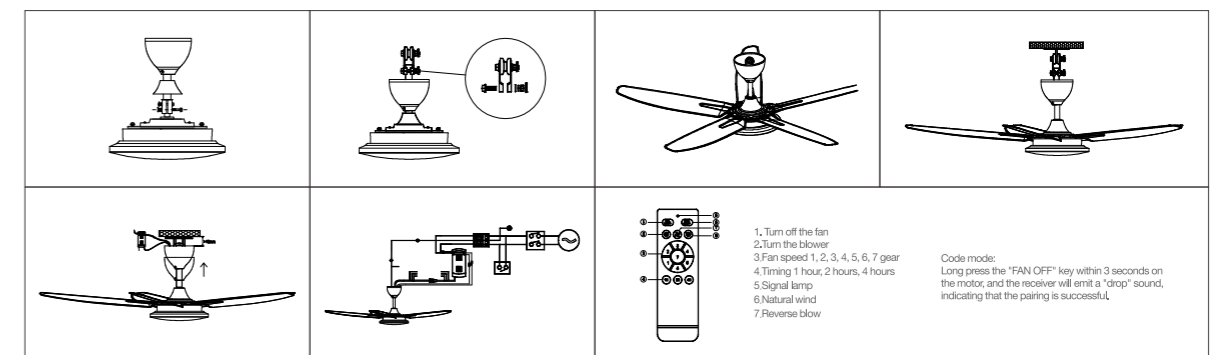

INSTALLATION DIAGRAM