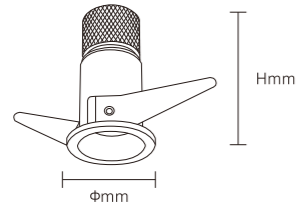

Frame Color

Materials of Housing: **Aluminum**
Materials of Optics: **PMMA**

Model No.	W	V	lm	Beam Angle (°)	LxHxØ [mm] LxWxH [mm] ØxH [mm]	Material	Mounting	Beam Spread
OS13187	3W	AC220-240V	210lm	15°	φ30x60mm	Aluminum	Recessed	200
OS13188	5W	AC220-240V	350lm	24°	φ30x70mm	Aluminum	Recessed	200