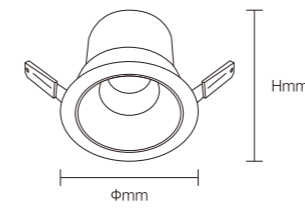

TSA17

Frame Color

Materials of Housing: **Aluminum**
Materials of Optics: **PC**

Model No.	W	V	lm		LxHxΦ [mm] LxWxH [mm] ΦxH [mm]			
OS13229	10W	AC220-240V	700lm		Φ87x74mm	Aluminum	Recessed	60