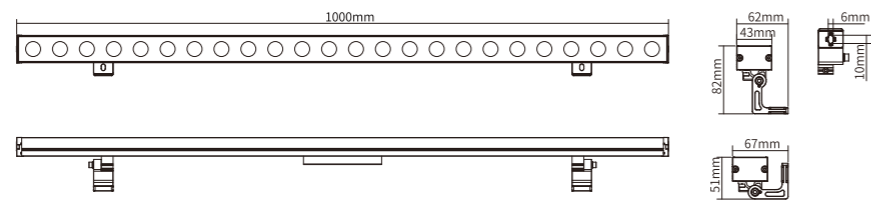

DIMENSIONS(mm)