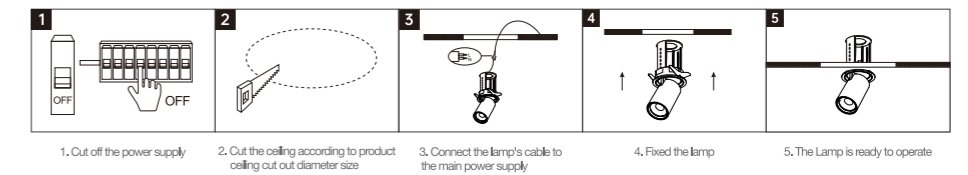

INSTALLATION DIAGRAM