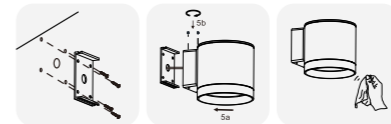

INSTALLATION DIAGRAM