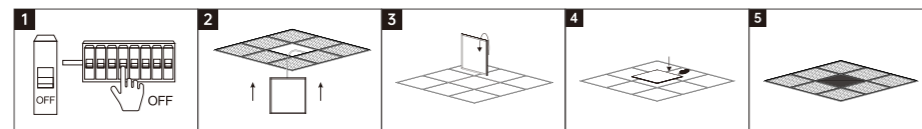

INSTALLATION DIAGRAM

1. Cut off the electricity
2. Pass the panel light through the ceiling.
3. Removing the luminaire from a suspended ceiling grid.
4. Aligning the site of panel light and ceiling board and finish the installation.
5. LED panel installed.