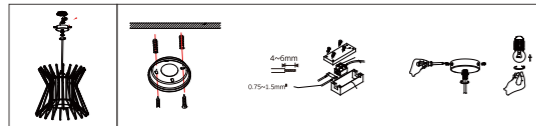

INSTALLATION DIAGRAM

LED PENDANT LIGHT

SBSI01

Model No.	LAMP HOLDER	V	LxHx∅ [mm] LxWxH [mm] ∅xH [mm]			
OS40095	E27	AC220-240V	∅335x1200mm	Iron + fabric lampshade	Fixed type	/

INSTALLATION DIAGRAM

SBSI01

Model No.	LAMP HOLDER	V	LxHx∅ [mm] LxWxH [mm] ∅xH [mm]			
OS40096	E27	AC220-240V	∅450x1200mm	Iron + fabric lampshade	Fixed type	/