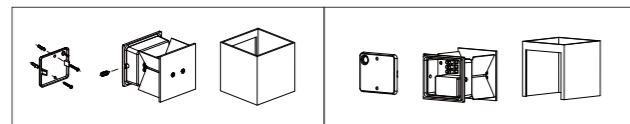

INSTALLATION DIAGRAM