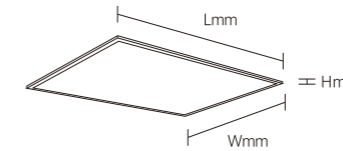

Materials of Housing: **Aluminum**
Materials of Optics: **PMMA**

Model No.	W	V	lm	Beam Angle [mm]	LxHx∅ [mm] LxWxH [mm] ∅xH [mm]	Material	Installation	Quantity
OS15021	40W	AC200-240V	4000lm	/	595x595x9mm	Aluminum	Recessed (Lay in T-bar)	6
OS15022	40W	AC200-240V	4000lm	/	1195x295x9mm	Aluminum	Recessed (Lay in T-bar)	6
OS15023	60W	AC200-240V	6000lm	/	1195x595x9mm	Aluminum	Recessed (Lay in T-bar)	6