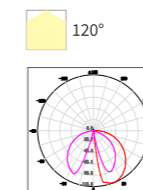

Model No.	W	V	lm	LxHxØ [mm] LxWxH [mm] ØxH [mm]	Material	Installation
OS78116	10W	AC220-240V	540lm	Φ115x600mm	Aluminum	Fixed installation /