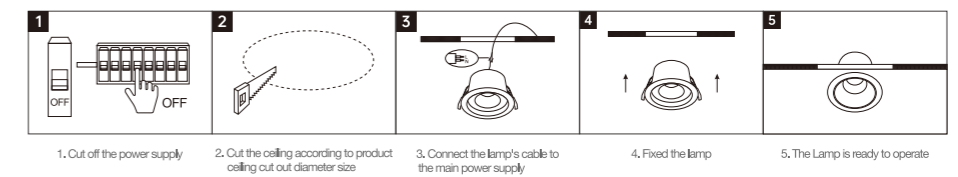

INSTALLATION DIAGRAM