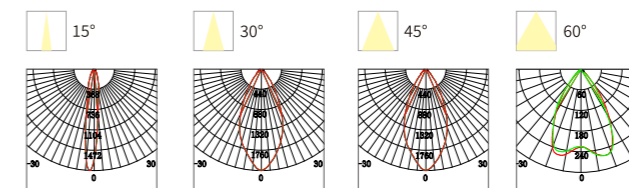

UNDERWATER LIGHT

XCSS01

Model No.	NOZZLE HOLE	W	V	lm	LxHxØ [mm] LxWxH [mm] ØxH [mm]	Material	Notes
OS76001	φ27mm	6W	DC12V	240lm	φ150x75mm	Stainless steel	/

MODEL NO.	NOZZLE HOLE	W	V	lm	LxHxØ [mm] LxWxH [mm] ØxH [mm]	Material	Notes
OS76002	φ35mm	9W	DC24V	360lm	φ168x80mm	Stainless steel	/

MODEL NO.	NOZZLE HOLE	W	V	lm	LxHxØ [mm] LxWxH [mm] ØxH [mm]	Material	Notes
OS76003	φ41mm	12W	DC24V	480lm	φ180x80mm	Stainless steel	/

UNDERWATER LIGHT

XCSS02

Model No.	W	V	lm	Ø [mm]	LxHxØ [mm] LxWxH [mm] ØxH [mm]	Material	Notes
OS76004	3W	DC24V	120lm	φ92mm	φ100x80mm	Stainless steel	/

Model No.	W	V	lm	Ø [mm]	LxHxØ [mm] LxWxH [mm] ØxH [mm]	Material	Notes
OS76005	6W	DC24V	240lm	φ115mm	φ120x90mm	Stainless steel	/

Model No.	W	V	lm	Ø [mm]	LxHxØ [mm] LxWxH [mm] ØxH [mm]	Material	Notes
OS76006	9W	DC24V	360lm	φ165mm	φ180x90mm	Stainless steel	/

INSTALLATION DIAGRAM