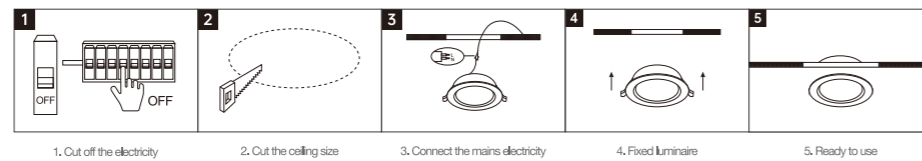

INSTALLATION DIAGRAM