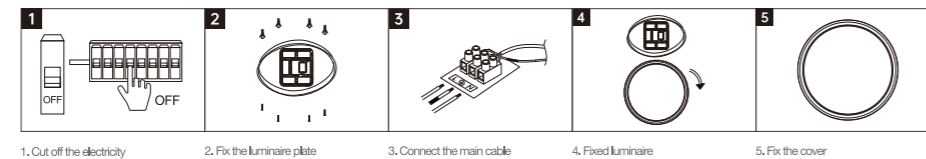

INSTALLATION DIAGRAM