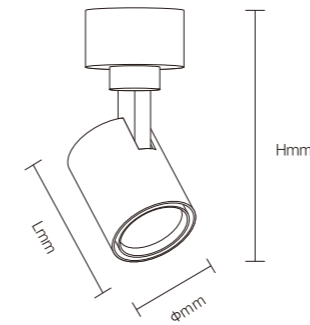

LED CEILING SPOTLIGHT

YSA01

Body Color

Model No.	W	V	lm	LxHxφ [mm] LxWxH [mm] φxH [mm]	Material	Finish	Beam Angle
OS14005	7W	AC170-277V	630lm	70x150xφ55mm	Aluminum	Surface	36
OS14006	12W	AC170-277V	1080lm	100x170xφ55mm	Aluminum	Surface	36