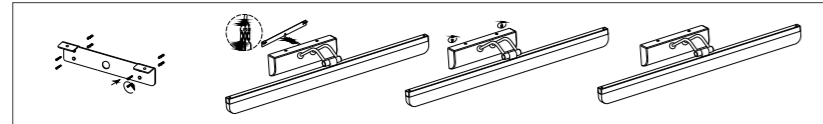

LED MIRROR LIGHT

DQI01

Model No.	W	V	LxHx∅ [mm] LxWxH [mm] ∅xH [mm]			
OS40079	10W	AC220-240V	600x180x50mm	Iron + PMMA	Fixed type	/

INSTALLATION DIAGRAM