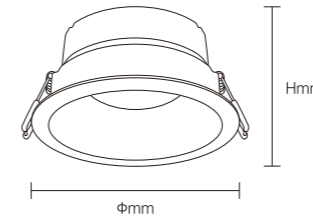

XZSP09

Frame Color

Materials of Housing: PA
Materials of Optics: PC

Model No.	W	V	lm	φ [mm]	LxHxØ [mm] LxWxH [mm] ØxH [mm]	Material	Installation	Beam
OS12180	5W	AC220-240V	300lm	φ75mm	φ88x47mm	PA+PC	Recessed	60
OS12181	8W	AC220-240V	600lm	φ100mm	φ110x51mm	PA+PC	Recessed	50
OS12182	12W	AC220-240V	900lm	φ125mm	φ136x55mm	PA+PC	Recessed	40