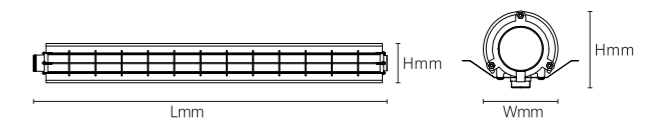

Model No.	LED EXPLOSION PROOF HOUSING	LxHxØ [mm] LxWxH [mm] ØxH [mm]	Die-cast aluminum	Wall / Ceiling
OS40242	T8 lamp holder	1270x140x95mm	Die-cast aluminum	Wall / Ceiling /

GLSA10