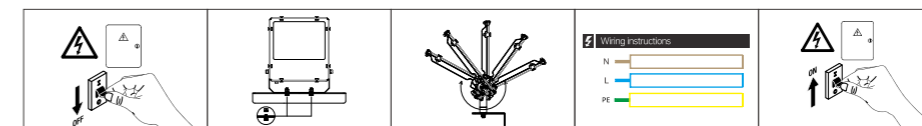

INSTALLATION DIAGRAM