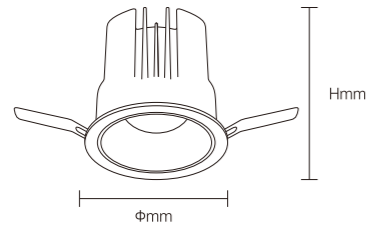

LED SPOTLIGHT