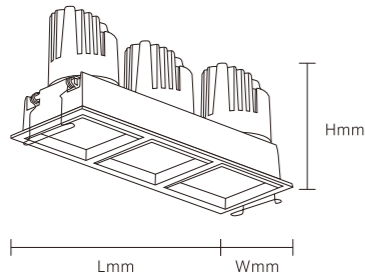

Frame Color

Materials of Housing: **Aluminum**
Materials of Optics: **PC**

Model No.	W	V	lm		LxHxØ [mm] LxWxH [mm] ØxH [mm]				
OS13073	8x3W	AC220-240V	1920lm		170x62x80mm	Aluminum	Recessed	20	
OS13108	12x3W	AC220-240V	2880lm		224x76mm 232x85x93mm	Aluminum	Recessed	20