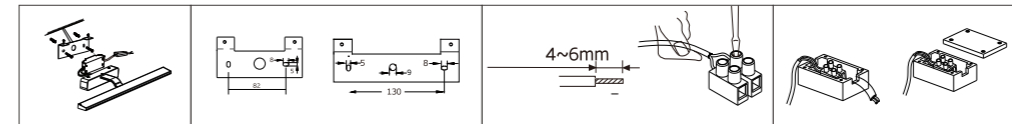

INSTALLATION DIAGRAM