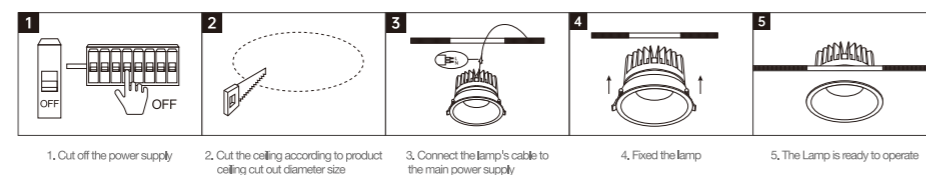

INSTALLATION DIAGRAM