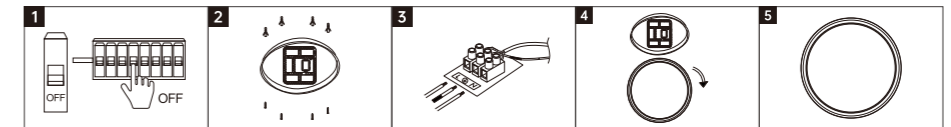

INSTALLATION DIAGRAM

1. Cut off the electricity
2. Fix the luminaire plate
3. Connect the main cable
4. Fix the luminaire
5. Fix the cover