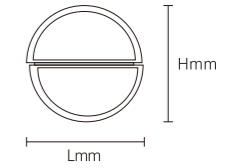

LED WALL LIGHT

FS101

Model No.	W	V	LxHx∅ [mm] LxWxH [mm] ∅xH [mm]			
OS40076	6W	AC220-240V	150x50x280mm	Iron + PMMA	Fixed type	/

INSTALLATION DIAGRAM

FS101

Model No.	W	V	LxHx∅ [mm] LxWxH [mm] ∅xH [mm]			
OS40075	6W	AC220-240V	100x100x100mm	Iron	Fixed type	/

INSTALLATION DIAGRAM

LED WALL LIGHT

FS101

Model No.	W	V	LxHx∅ [mm] LxWxH [mm] ∅xH [mm]			
OS40077	6W	AC220-240V	140x42mm	Iron + PMMA	Fixed type	/

INSTALLATION DIAGRAM