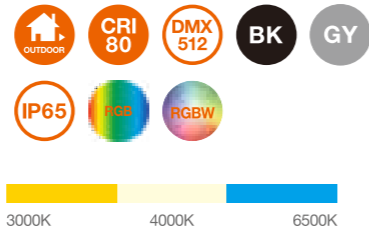

OUTDOOR SPOT LIGHT

MXSA03

Model No.	W	V	lm	LxHxØ [mm] LxWxH [mm] ØxH [mm]	Material	Installation
OS75121	1W	DC24V	80lm	Φ43x87x99mm	Aluminum	Fixed installation /
OS75122	3W	DC24V	240lm	Φ43x87x99mm	Aluminum	Fixed installation /

Model No.	W	V	lm	LxHxØ [mm] LxWxH [mm] ØxH [mm]	Material	Installation
OS75123	6W	DC24V	480lm	Φ65x117x123mm	Aluminum	Fixed installation /

Model No.	W	V	lm	LxHxØ [mm] LxWxH [mm] ØxH [mm]	Material	Installation
OS75124	12W	DC24V	960lm	Φ85x133x132mm	Aluminum	Fixed installation /

INSTALLATION DIAGRAM

OUTDOOR SPOT LIGHT

RLSA02

Model No.	W	V	lm	LxHxØ [mm] LxWxH [mm] ØxH [mm]	Material	Installation
OS77104	12W	DC24V/AC220-240V	1080lm	201x104x75mm	Aluminum	Fixed installation /

INSTALLATION DIAGRAM