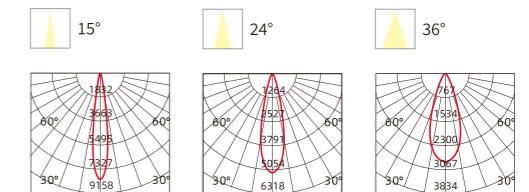

INSTALLATION DIAGRAM

LED SPOTLIGHT

TSA05

Frame Color

Materials of Housing: **Aluminum**
Materials of Optics: **PC**

Model No.	W	V	lm	Beam Angle (mm)	LxHxØ [mm] LxWxH [mm] ØxH [mm]	Material	Mounting	Quantity
OS13033	9W	AC220-240V	630lm	Φ55mm	Φ62x80mm	Aluminum	Recessed	50
OS13034	12W	AC220-240V	840lm	Φ65mm	Φ72x90mm	Aluminum	Recessed	50
OS13035	18W	AC220-240V	1260lm	Φ75mm	Φ82x100mm	Aluminum	Recessed	30