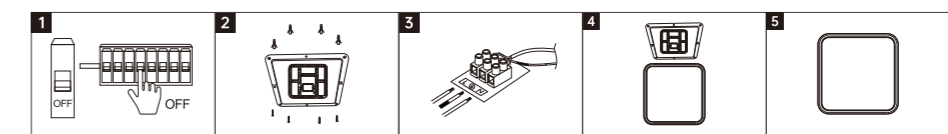

INSTALLATION DIAGRAM

1. 1, Cut off the electricity
2. 2, Fix the luminaire plate
3. 3, Connect the main cable
4. 4, Fixed luminaire
5. 5, Fix the cover