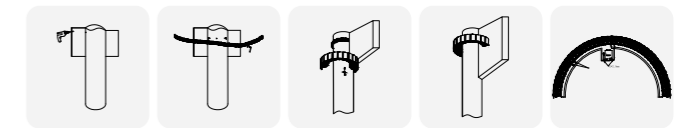

INSTALLATION DIAGRAM