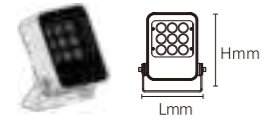

BHSA02

Model No.	W	V	lm	LxHxØ [mm] LxWxH [mm] ØxH [mm]	Material	Installation	Qty
OS75005	18W	DC24V/AC220-240V	1080lm	175x140mm	Aluminum	Fixed installation	1
OS75006	24W	DC24V/AC220-240V	1440lm	175x140mm	Aluminum	Fixed installation	1