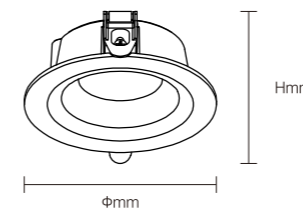

XZSA02

Frame Color