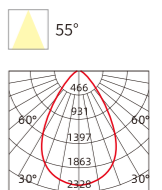

Materials of Housing: **Aluminum**
Materials of Optics: **PC**

Model No.	W	V	lm	Beam Angle (°)	LxHxØ [mm] LxWxH [mm] ØxH [mm]	Material	Installation	Quantity
OS12135	12W	AC220-240V	1200lm	46°	80x80mm	Aluminum + PC	Recessed	36
OS12136	20W	AC220-240V	2000lm	46°	100x100mm	Aluminum + PC	Recessed	36
OS12137	30W	AC220-240V	3000lm	46°	130x130mm	Aluminum + PC	Recessed	18
OS12138	40W	AC220-240V	4000lm	46°	155x155mm	Aluminum + PC	Recessed	12
OS12139	50W	AC220-240V	5000lm	46°	175x175mm	Aluminum + PC	Recessed	12