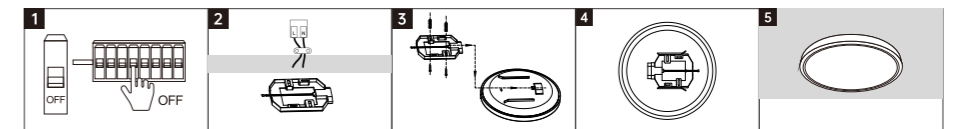

INSTALLATION DIAGRAM

1. Cut off the electricity
2. Fix the pre-install tray, connect power cable
3. Slide luminaire into the chute from one side
4. Push it reaches the designated position
5. Fixture is ready to use