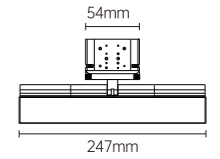

HTSA01 FLOOD LIGHT

Body Color

BK

Model No.	W	V	lm	LxHxØ [mm] LxWxH [mm] ØxH [mm]			
OS21009	8W	DC24V	400lm	247x22x96mm	Aluminum alloy	Track	48

Materials of Housing: Aluminum
Materials of Optics: PMMA