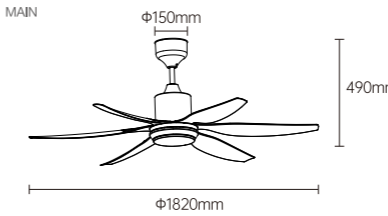

LED FAN LIGHT

YZSP05

Body Color

BLADE MAIN

Model No.: OS22007
 Product size: 72 inch
 Fan leaves: 6-leaf-ABS, double wood grain
 Electrical machinery: 60W-high voltage DC
 Lamp: 24W
 Control mode: Wireless IR Remote Controller
 Function: Forward and reverse rotation with 12 gears (Forward rotation with 6 gears and reverse rotation with 6 gears), max rotation speed 145rpm
 Installation method: Lifting hook, hanging rod 250mm
 PCS/CTN: 1