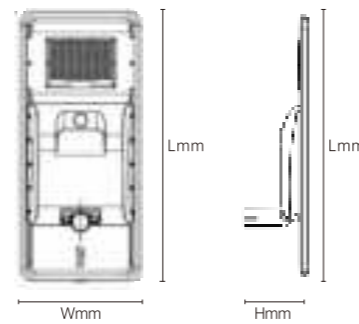

LED SOLAR STREETLIGHT

HXSA01

Model No.	W	V	lm	LxHxØ [mm] LxWxH [mm] ØxH [mm]	Material	Mounting	Notes
OS40142	40W	DC18V	3600lm	785x450x102mm	Die-cast aluminum	Hanging mounting	/
OS40143	55W	DC18V	5400lm	825x450x102mm	Die-cast aluminum	Hanging mounting	/
OS40144	70W	DC18V	6800lm	1015x450x102mm	Die-cast aluminum	Hanging mounting	/
OS40145	85W	DC18V	8000lm	1195x450x102mm	Die-cast aluminum	Hanging mounting	/
OS40146	100W	DC18V	9600lm	1380x450x102mm	Die-cast aluminum	Hanging mounting	/

140x70°

INSTALLATION DIAGRAM

LED SOLAR STREETLIGHT

HXSA02

Model No.	W	V	lm	LxHxØ [mm] LxWxH [mm] ØxH [mm]	Material	Mounting	Notes
OS40146	60W	DC18V	9000lm	697x361x209mm	Die-cast aluminum	Hanging mounting	/
OS40147	80W	DC18V	12000lm	846x361x209mm	Die-cast aluminum	Hanging mounting	/
OS40148	100W	DC18V	15000lm	1096x361x209mm	Die-cast aluminum	Hanging mounting	/

140x70°

INSTALLATION DIAGRAM