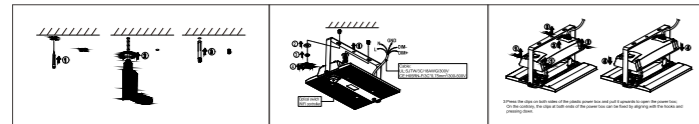

INSTALLATION DIAGRAM

LED STREET LIGHT

Product Features

Slim, aesthetical housing combined with dust-free design. High-grade aluminium housing ensures reliable operation. Precise lens design provides uniformity & less glare lighting.