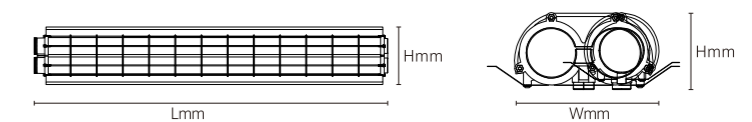

LED EXPLOSION PROOF HOUSING

GLSA10

6500K

Model No.	LED EXPLOSION PROOF HOUSING	LxHxØ [mm] LxWxH [mm] ØxH [mm]	Die-cast aluminum	Wall / Ceiling
OS40242	T8 lamp holder	1270x140x95mm	Die-cast aluminum	Wall / Ceiling /

GLSA10

6500K

Model No.	LED EXPLOSION PROOF HOUSING	LxHxØ [mm] LxWxH [mm] ØxH [mm]	Die-cast aluminum	Wall / Ceiling
OS40243	T8 lamp holder	1270x140x85mm	Die-cast aluminum	Wall / Ceiling /

INSTALLATION DIAGRAM