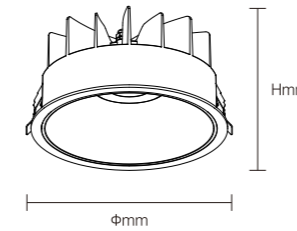

LED SPOTLIGHT