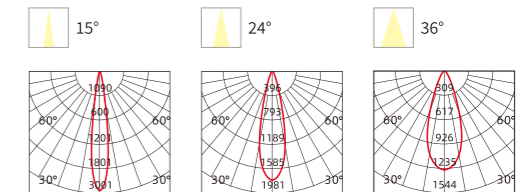

LED SPOTLIGHT

TSA10

Frame Color

WH

Materials of Housing: **Aluminum**
Materials of Optics: **PC**

Model No.	W	V	lm		LxHxØ [mm] LxWxH [mm] ØxH [mm]			
OS13059	8W	AC220-240V	640lm		62x62x80mm	Aluminum	Recessed	30
OS13094	12W	AC220-240V	960lm		85x85x93mm	Aluminum	Recessed	30

INSTALLATION DIAGRAM

LED SPOTLIGHT

TSA10

Frame Color

WH

Materials of Housing: **Aluminum**
Materials of Optics: **PC**

Model No.	W	V	lm		LxHxØ [mm] LxWxH [mm] ØxH [mm]			
OS13066	2x8W	AC220-240V	1280lm		106x56mm 115x62x80mm	Aluminum	Recessed	20
OS13101	2x12W	AC220-240V	1920lm		151x76mm 159x85x93mm	Aluminum	Recessed	20

INSTALLATION DIAGRAM