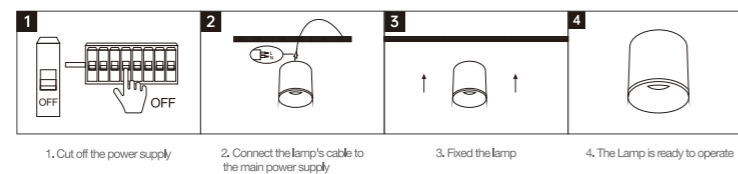

INSTALLATION DIAGRAM