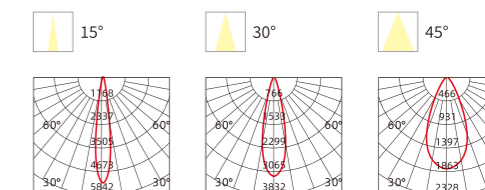

INSTALLATION DIAGRAM

LED SPOTLIGHT

TSA16

LED SPOTLIGHT

TSA16

Frame Color

Materials of Housing: **Aluminum**
Materials of Optics: **Preflector up**

Model No.	W	V	lm	LxHx∅ [mm] LxWxH [mm] ∅xH [mm]	Material	Mounting	Life
OS13201	7W	AC220-240V	490lm	55x55x80mm	Aluminum	Surface-mounted	24
OS13202	12W	AC220-240V	840lm	75x75x95mm	Aluminum	Surface-mounted	24
OS13203	20W	AC220-240V	1400lm	95x95x105mm	Aluminum	Surface-mounted	24
OS13204	25W	AC220-240V	1750lm	115x115x110mm	Aluminum	Surface-mounted	24