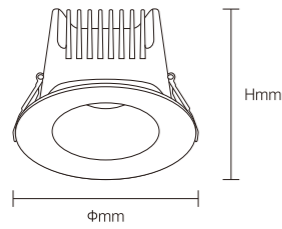

TSA18

Frame Color