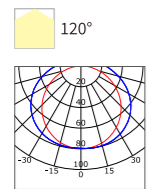

Model No.	W	V	lm	LxHx∅ [mm] LxWxH [mm] ∅xH [mm]	Material	Installation
OS72002	12W	DC24V	260lm	1000x48x23mm	Aluminum+PMMA	Fixed installation /