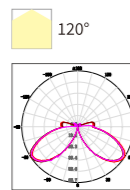

Model No.	W	V	lm	LxHxØ [mm] LxWxH [mm] ØxH [mm]	Material	Installation
OS78106	10W	AC220-240V	480lm	Φ145x800mm	Aluminum	Fixed installation /