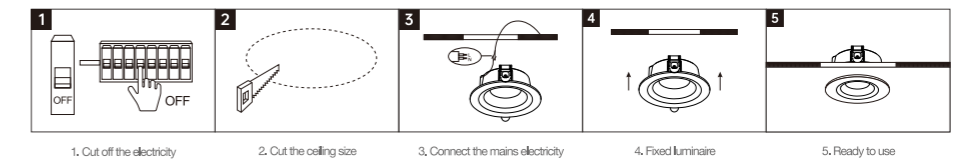

INSTALLATION DIAGRAM