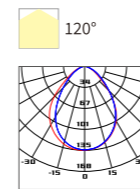

LINEAR LIGHT

JSSA03

DIMENSIONS(mm)

Model No.	W	V	lm	LxHx∅ [mm] LxWxH [mm] ∅xH [mm]	Material	Installation
OS72003	12W	DC24V	480lm	1000x34x22mm	Aluminum+Glass	Fixed installation /

LINEAR LIGHT

JSSA04

DIMENSIONS(mm)