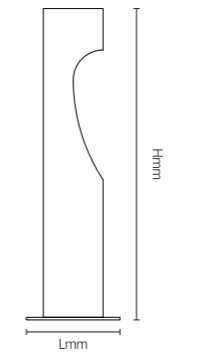

BOLLARD LIGHT

LXSA13

Model No.	W	V	lm	LxHxØ [mm] LxWxH [mm] ØxH [mm]	Material	Installation
OS78113	10W	AC220-240V	540lm	140x140x600mm	Aluminum	Fixed installation /

BOLLARD LIGHT

LXSA15

Model No.	W	V	lm	LxHxØ [mm] LxWxH [mm] ØxH [mm]	Material	Installation
OS78115	10W	AC220-240V	840lm	150x150x600mm	Aluminum	Fixed installation /

LXSA14

Model No.	W	V	lm	LxHxØ [mm] LxWxH [mm] ØxH [mm]	Material	Installation
OS78114	10W	AC220-240V	540lm	120x120x600mm	Aluminum	Fixed installation /

LXSA16

Model No.	W	V	lm	LxHxØ [mm] LxWxH [mm] ØxH [mm]	Material	Installation
OS78116	10W	AC220-240V	540lm	Φ115x600mm	Aluminum	Fixed installation /