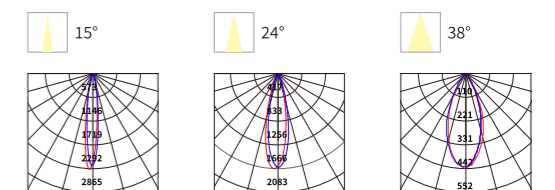

Body Color

Model No.	W	V	lm	LxHxØ [mm] LxWxH [mm] ØxH [mm]			

OS21013	5W	DC24V	350lm	Φ75x68mm	Aluminum alloy	Track	36