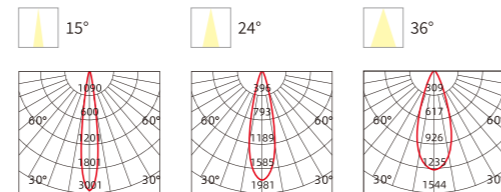

LED SPOTLIGHT

TSA10

Frame Color

Materials of Housing: **Aluminum**
Materials of Optics: **PC**

Model No.	W	V	lm		LxHxØ [mm] LxWxH [mm] ØxH [mm]				
OS13073	8x3W	AC220-240V	1920lm		170x62x80mm	Aluminum	Recessed	20	
OS13108	12x3W	AC220-240V	2880lm		224x76mm 232x85x93mm	Aluminum	Recessed	20	

INSTALLATION DIAGRAM

LED SPOTLIGHT

TSA08

Frame Color

Materials of Housing: **Aluminum**
Materials of Optics: **PC**

Model No.	W	V	PF	lm		LxHxØ [mm] LxWxH [mm] ØxH [mm]				
OS13045	15W	AC220-240V	≥0.5	1050lm		Φ75mm Φ90x95mm	Aluminum	Recessed	36	
OS13046	24W	AC220-240V	≥0.5	1800lm		Φ95mm Φ110x105mm	Aluminum	Recessed	24	
OS13047	33W	AC220-240V	≥0.9	2640lm		Φ115mm Φ130x123mm	Aluminum	Recessed	18	

INSTALLATION DIAGRAM