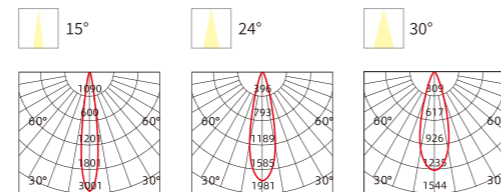

Application

Real estate, households, villas, hotels, subway stations, offices, etc....

LED SPOTLIGHT

TSA15

Frame Color

Materials of Housing: **Aluminum**
Materials of Optics: **PMMA**

Model No.	W	V	lm	Beam Angle (°)	LxHxØ [mm] LxWxH [mm] ØxH [mm]	Material	Mounting	Beam Spread
OS13187	3W	AC220-240V	210lm	15°	φ30x60mm	Aluminum	Recessed	200
OS13188	5W	AC220-240V	350lm	24°	φ30x70mm	Aluminum	Recessed	200