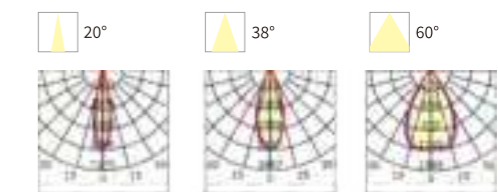

OS75070	6W	AC220-240V	450lm	ϕ 46x125x121mm	Aluminum	Fixed installation /
---------	----	------------	-------	---------------------	----------	----------------------

Model No.	W	V	lm	LxHxϕ [mm] LxWxH [mm] ϕxH [mm]	Material	Installation
-----------	---	---	----	--	----------	--------------