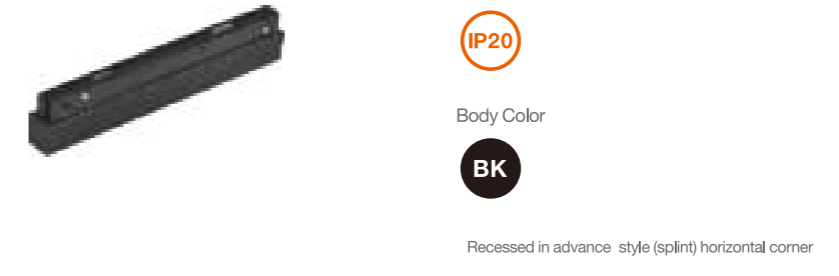

HTSA02 MAGNETIC POWER SUPPLY

Model No.	IN PUT	OUT PUT	W	LxHxØ [mm] LxWxH [mm] ØxH [mm]			
OS21028	AC220-240V	DC48V	200W	225x22x45mm	PC	Track	30