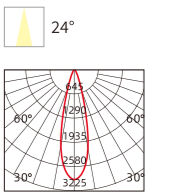

HTSA02 MAGNETIC LIGHT FLOOD LIGHT

Body Color

Model No.	W	V	lm	LxHxØ [mm] LxWxH [mm] ØxH [mm]			
OS21030	12W	DC48V	800lm	300x22.5x43mm	Aluminum+PC	Track	30

Materials of Housing: **Aluminum**
Materials of Optics: **PMMA**

HTSA02 MAGNETIC LIGHT GRILLE

Body Color

Model No.	W	V	lm	LxHxØ [mm] LxWxH [mm] ØxH [mm]			
OS21032	12W	DC48V	1000lm	220x22.5x43mm	Aluminum+PC	Track	30

Materials of Housing: **Aluminum**
Materials of Optics: **PMMA**

HTSA02 MAGNETIC LIGHT FLOOD LIGHT

Body Color

Model No.	W	V	lm	LxHxØ [mm] LxWxH [mm] ØxH [mm]			
OS21031	24W	DC48V	2000lm	600x22.5x43mm	Aluminum+PC	Track	30

Materials of Housing: **Aluminum**
Materials of Optics: **PMMA**

HTSA02 MAGNETIC LIGHT GRILLE

Body Color

Model No.	W	V	lm	LxHxØ [mm] LxWxH [mm] ØxH [mm]			
OS21033	18W	DC48V	1700lm	345x22.5x43mm	Aluminum+PC	Track	30

Materials of Housing: **Aluminum**
Materials of Optics: **PMMA**