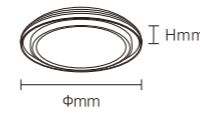

LED CEILING LIGHT

SZSP09

Body Color

Model No.	W	V	lm	LxRx [mm] LxWxH [mm] ØxH [mm]			

OS18051	36W	AC220-240V	2880lm	Φ500x80mm	Iron+PMMA+PS	Surface	6