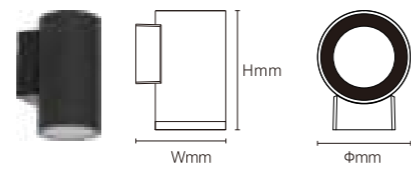

OUTDOOR WALL LIGHT

ZRSA02

Model No.	W	V	lm	LxHxΦ [mm] LxWxH [mm] ΦxH [mm]	Material	Installation

OS77003   20W   AC220-240V   1800lm   Φ90x169x115mm   Aluminum   Fixed installation   /

Model No.	W	V	lm	LxHxΦ [mm] LxWxH [mm] ΦxH [mm]	Material	Installation

OS77004   2x10W   AC220-240V   1800lm   Φ90x210x115mm   Aluminum   Fixed installation   /

INSTALLATION DIAGRAM

OUTDOOR WALL LIGHT

ZRSA03

Model No.	W	V	lm	LxHxΦ [mm] LxWxH [mm] ΦxH [mm]	Material	Installation

OS77005   14W   AC220-240V   1120lm   Φ106x128x133mm   Aluminum   Fixed installation   /

Model No.	W	V	lm	LxHxΦ [mm] LxWxH [mm] ΦxH [mm]	Material	Installation

OS77006   20W   AC220-240V   1600lm   Φ126x121x154mm   Aluminum   Fixed installation   /

Model No.	W	V	lm	LxHxΦ [mm] LxWxH [mm] ΦxH [mm]	Material	Installation

OS77007   42W   AC220-240V   3150lm   Φ155x166x216mm   Aluminum   Fixed installation   /

INSTALLATION DIAGRAM