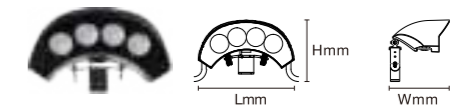

Model No.	W	V	lm	LxHxØ [mm] LxWxH [mm] ØxH [mm]	Material	Installation	
OS75115	6W	DC24V	480lm	110x114x70mm	Aluminum	Fixed installation	/
OS75116	9W	DC24V	720lm	110x114x70mm	Aluminum	Fixed installation	/
OS75117	12W	DC24V	960lm	110x114x70mm	Aluminum	Fixed installation	/