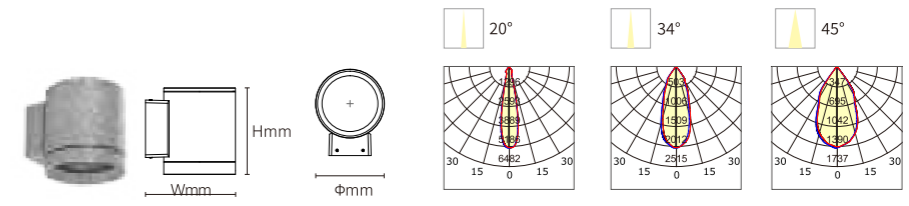

OS77004 2x10W AC220-240V 1800lm Φ90x210x115mm Aluminum Fixed installation /

INSTALLATION DIAGRAM

OUTDOOR WALL LIGHT

ZRSA03

Model No.	W	V	lm	LxHxΦ [mm] LxWxH [mm] ΦxH [mm]	Material	Installation
-----------	---	---	----	--------------------------------------	----------	--------------