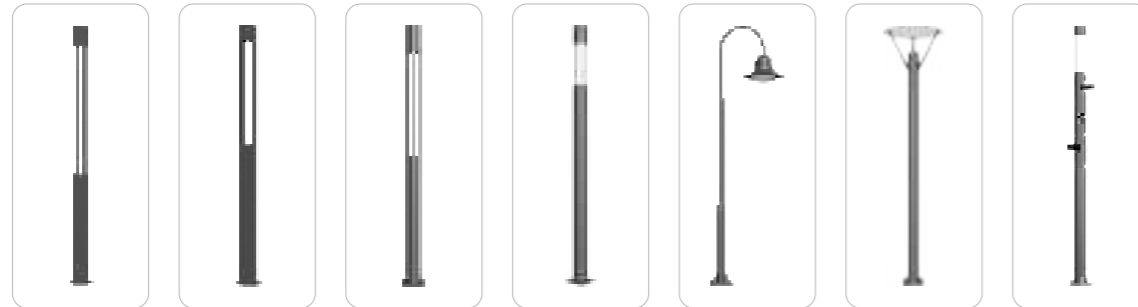

CONTENTS

POWER THROUGH LIHGT

LUMINARIES / GARDEN LIGHT

P412-418

LXSA01 P412 LXSA02 P412 LXSA03 P413 LXSA04 P413 LXSA05 P414 LXSA06 P414 LXSA07 P415