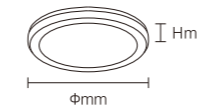

LED CEILING LIGHT

SZSP07

Body Color

Model No.	W	V	lm	LxRx [mm] LxWxH [mm] ØxH [mm]			

OS18055	36W	AC220-240V	2880lm	Φ500x80mm	Iron+PMMA+PS	Surface	6