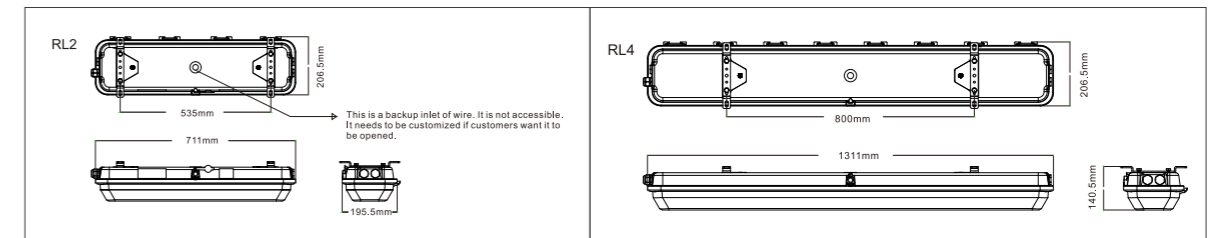

INSTALLATION DIAGRAM