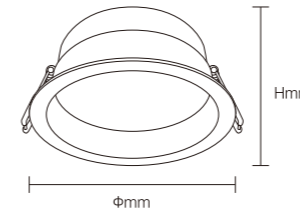

LED DOWNLIGHT

XZSI01

Frame Color

Materials of Housing: Iron
Materials of Optics: PS

Model No.	W	V	lm	Beam Angle [mm]	LxHxΦ [mm] LxWxH [mm] ΦxH [mm]	Material	Installation	Quantity
OS12003	9W	AC220-240V	765lm	Φ90mm	Φ110x35mm	Iron+PS	Recessed	100
OS12004	12W	AC220-240V	1080lm	Φ120mm	Φ140x35mm	Iron+PS	Recessed	60

INSTALLATION DIAGRAM

LED DOWNLIGHT

XZSP02

Frame Color

Materials of Housing: PP
Materials of Optics: PP

Model No.	W	V	lm	Beam Angle [mm]	LxHxΦ [mm] LxWxH [mm] ΦxH [mm]	Material	Installation	Quantity
OS12005	4W	AC220-240V	240lm	Φ75mm	Φ88x43mm	PP	Recessed	100
OS12006	8W	AC220-240V	600lm	Φ95mm	Φ109x50mm	PP	Recessed	60
OS12007	12W	AC220-240V	900lm	Φ125mm	Φ137x55mm	PP	Recessed	40
OS12008	15W	AC220-240V	1125lm	Φ155mm	Φ164x55mm	PP	Recessed	40

INSTALLATION DIAGRAM