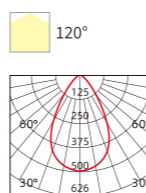

HTSA02 MAGNETIC LIGHT FLOOD LIGHT

Body Color

Model No.	W	V	lm	LxHxØ [mm] LxWxH [mm] ØxH [mm]			
OS21030	12W	DC48V	800lm	300x22.5x43mm	Aluminum+PC	Track	30

Materials of Housing: **Aluminum**
Materials of Optics: **PMMA**

HTSA02 MAGNETIC LIGHT GRILLE

Body Color

Model No.	W	V	lm	LxHxØ [mm] LxWxH [mm] ØxH [mm]			
OS21032	12W	DC48V	1000lm	220x22.5x43mm	Aluminum+PC	Track	30

Materials of Housing: **Aluminum**
Materials of Optics: **PMMA**

HTSA02 MAGNETIC LIGHT FLOOD LIGHT

Body Color

Model No.	W	V	lm	LxHxØ [mm] LxWxH [mm] ØxH [mm]			
OS21031	24W	DC48V	2000lm	600x22.5x43mm	Aluminum+PC	Track	30

Materials of Housing: **Aluminum**
Materials of Optics: **PMMA**

HTSA02 MAGNETIC LIGHT GRILLE

Body Color

Model No.	W	V	lm	LxHxØ [mm] LxWxH [mm] ØxH [mm]			
OS21033	18W	DC48V	1700lm	345x22.5x43mm	Aluminum+PC	Track	30

Materials of Housing: **Aluminum**
Materials of Optics: **PMMA**