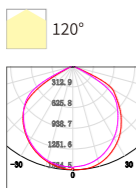

Model No.	W	V	lm	LxHxØ [mm] LxWxH [mm] ØxH [mm]	Material	Installation
OS78004	30W	AC220-240V	2400lm	Φ160x3000mm	Aluminum	Fixed installation /