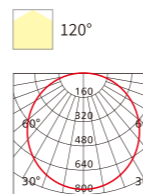

Materials of Housing: **PC**
Materials of Optics: **PC**

Model No.	W	V	lm	LxHxΦ [mm] LxWxH [mm] ΦxH [mm]	Material	Mounting	Depth [mm]
OS12054	8W	AC170-277V	640lm	Φ90x27mm	PC	Surface-mounted	60
OS12055	12W	AC170-277V	1080lm	Φ120x27mm	PC	Surface-mounted	48
OS12056	18W	AC170-277V	1620lm	Φ155x27mm	PC	Surface-mounted	36
OS12057	24W	AC170-277V	2160lm	Φ190x27mm	PC	Surface-mounted	30