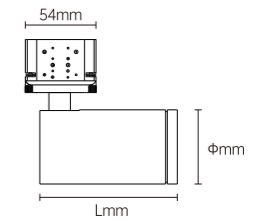

IP20 CRI ≥ 90 50000h

1-10 VOLT DALI ZigBee

3000K 4000K 6500K

Body Color

BK