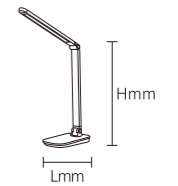

LED TABLE LIGHT

RSP03