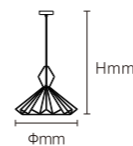

LED PENDANT LIGHT

SBSI01

Model No.	LAMP HOLDER	V	LxHx∅ [mm] LxWxH [mm] ∅xH [mm]			
OS40095	E27	AC220-240V	∅335x1200mm	Iron + fabric lampshade	Fixed type	/

INSTALLATION DIAGRAM

SBSI01

Model No.	LAMP HOLDER	V	LxHx∅ [mm] LxWxH [mm] ∅xH [mm]			
OS40096	E27	AC220-240V	∅450x1200mm	Iron + fabric lampshade	Fixed type	/

INSTALLATION DIAGRAM

LED PENDANT LIGHT

SBSI01

Model No.	LAMP HOLDER	V	LxHx∅ [mm] LxWxH [mm] ∅xH [mm]			
OS40092	E27	AC220-240V	1000x280x1200mm	Iron + fabric lampshade	Fixed type	/

INSTALLATION DIAGRAM