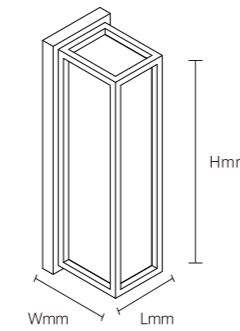

OUTDOOR WALL LIGHT