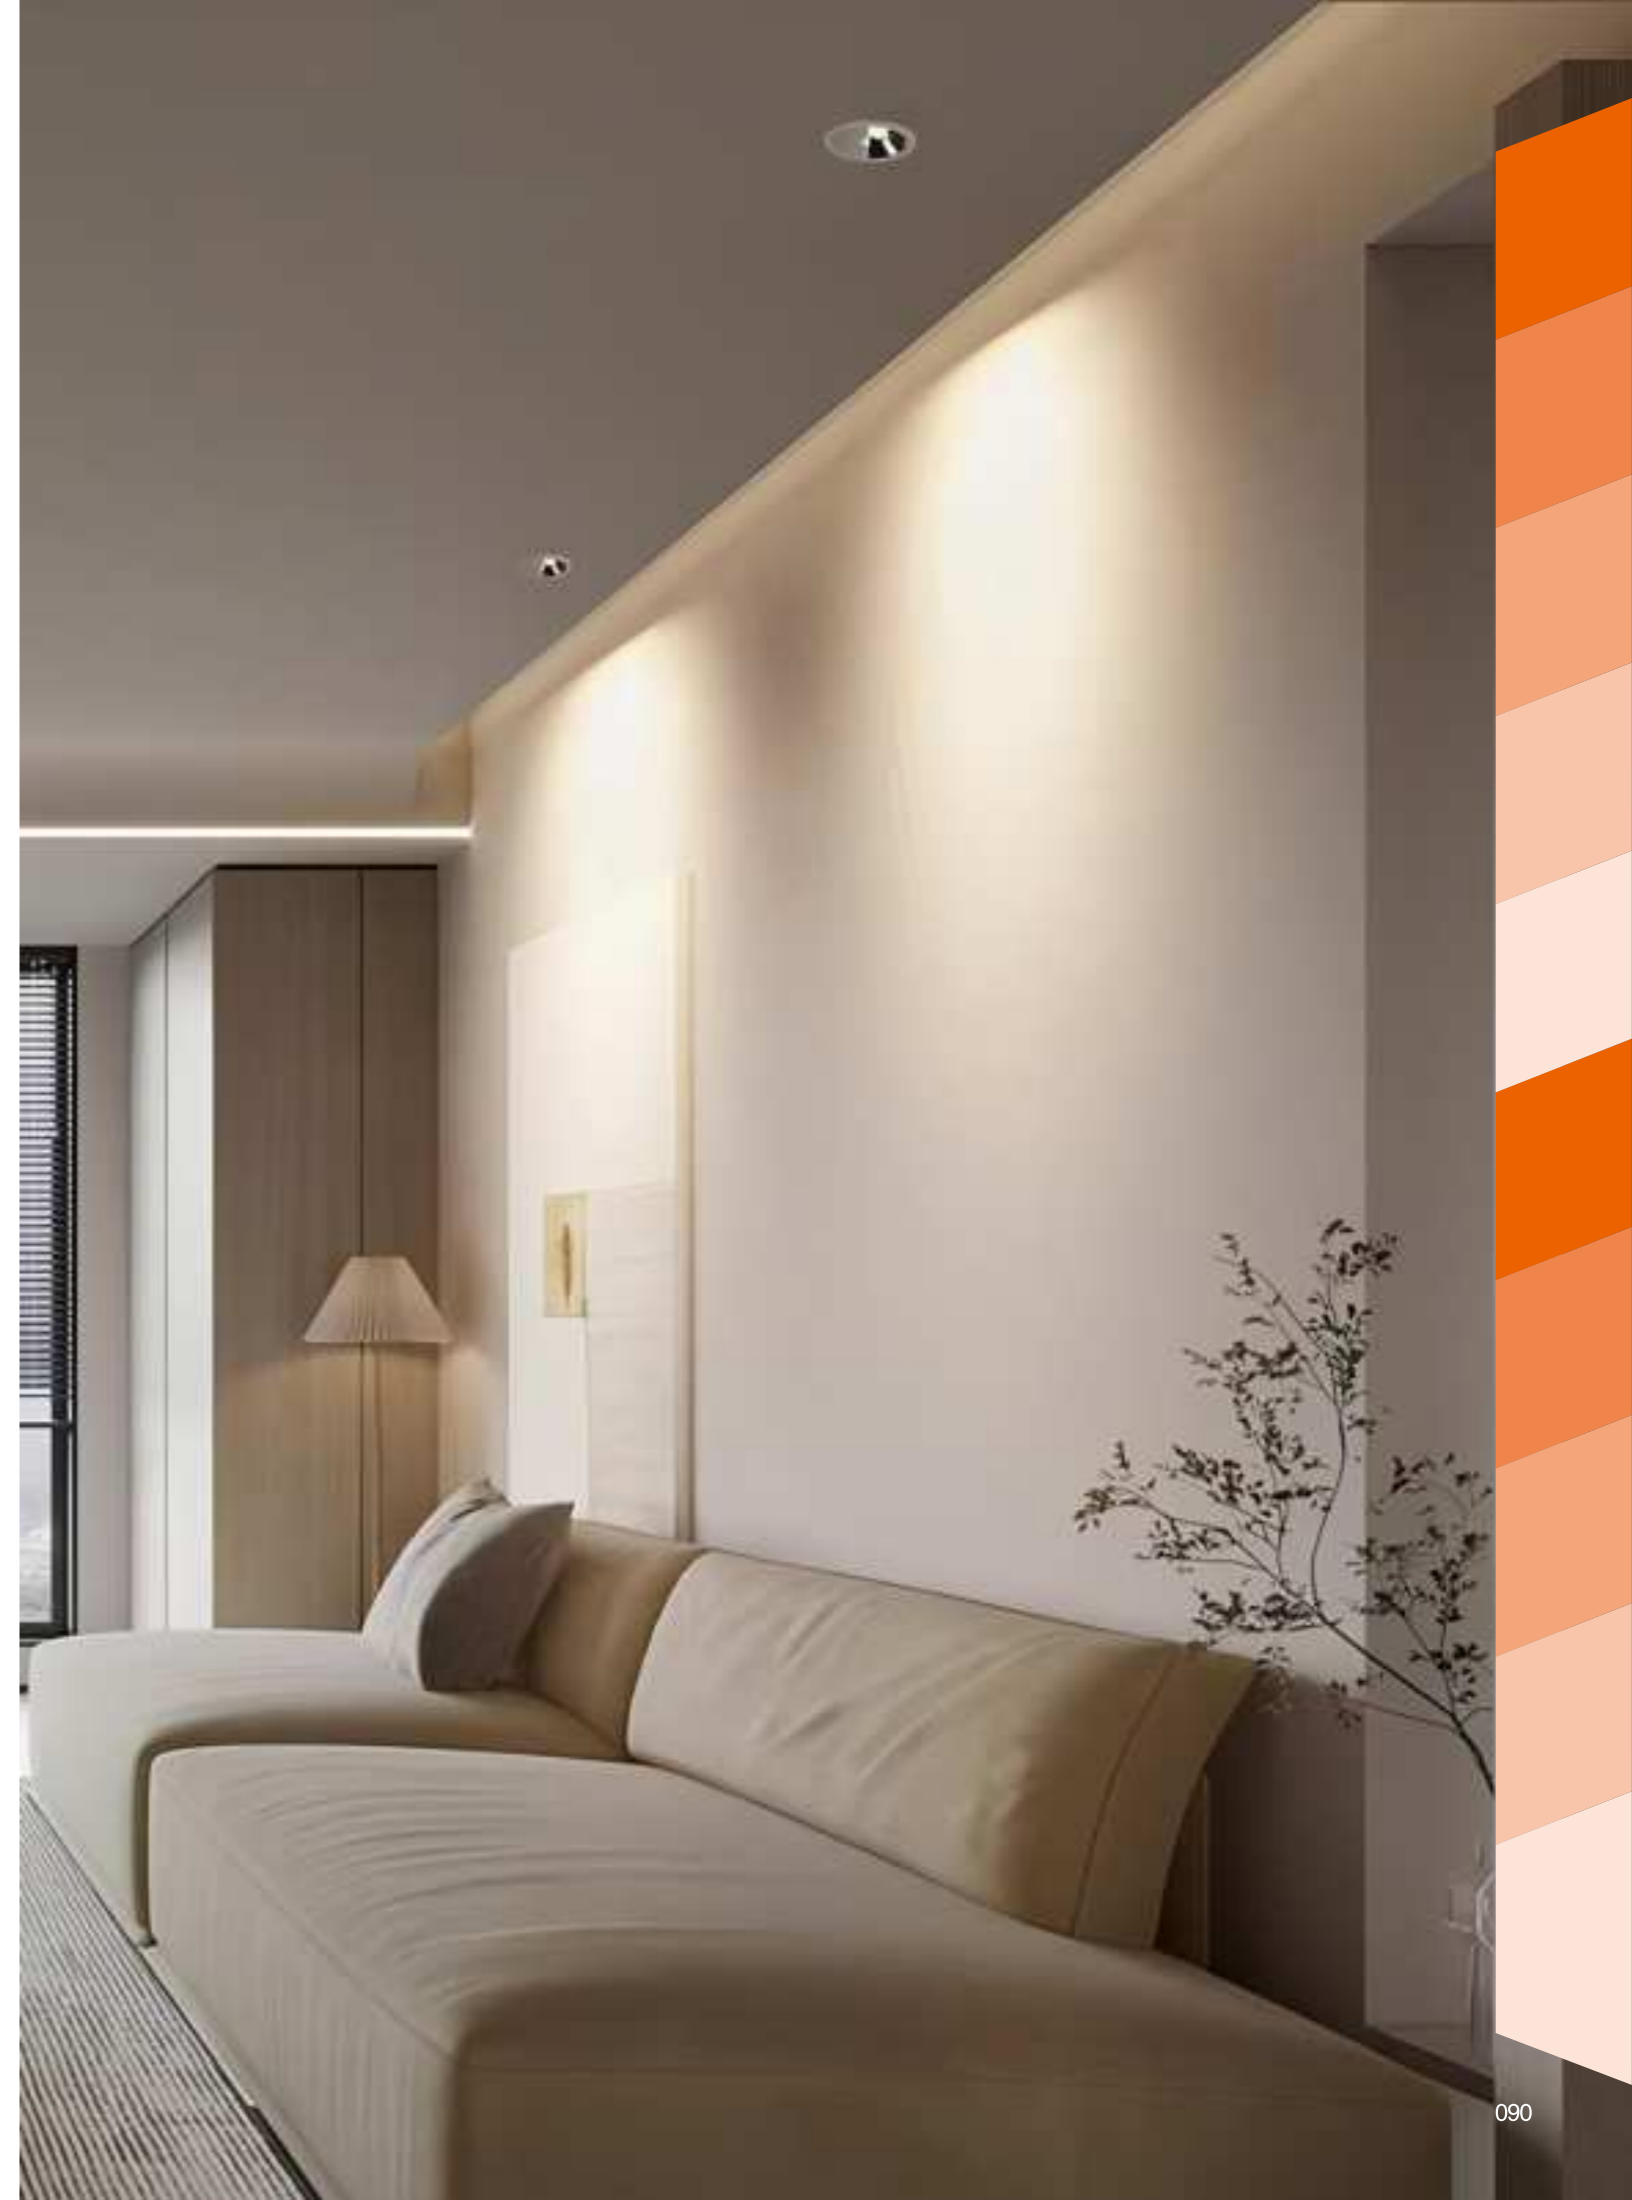

LED SPOTLIGHT

TSA09

Frame Color

Materials of Housing: **Aluminum**
Materials of Optics: **PC**

Model No.	W	V	PF	lm		LxHxØ [mm] LxWxH [mm] Ø xH [mm]			
OS13048	10W	AC220-240V	≥0.5	650lm	Φ80mm	Φ90x70mm	Aluminum + PC	Recessed	36
OS13049	20W	AC220-240V	≥0.5	1400lm	Φ100mm	Φ115x95mm	Aluminum + PC	Recessed	24
OS13050	30W	AC220-240V	≥0.9	2250lm	Φ125mm	Φ135x110mm	Aluminum + PC	Recessed	18
OS13051	40W	AC220-240V	≥0.9	3000lm	Φ150mm	Φ175x130mm	Aluminum + PC	Recessed	12

INSTALLATION DIAGRAM

1. Off the power supply
2. Cut the ceiling according to product ceiling cut out diameter size
3. Connect the lamp's cable to the main power supply
4. Fixed the lamp
5. The Lamp is ready to operate