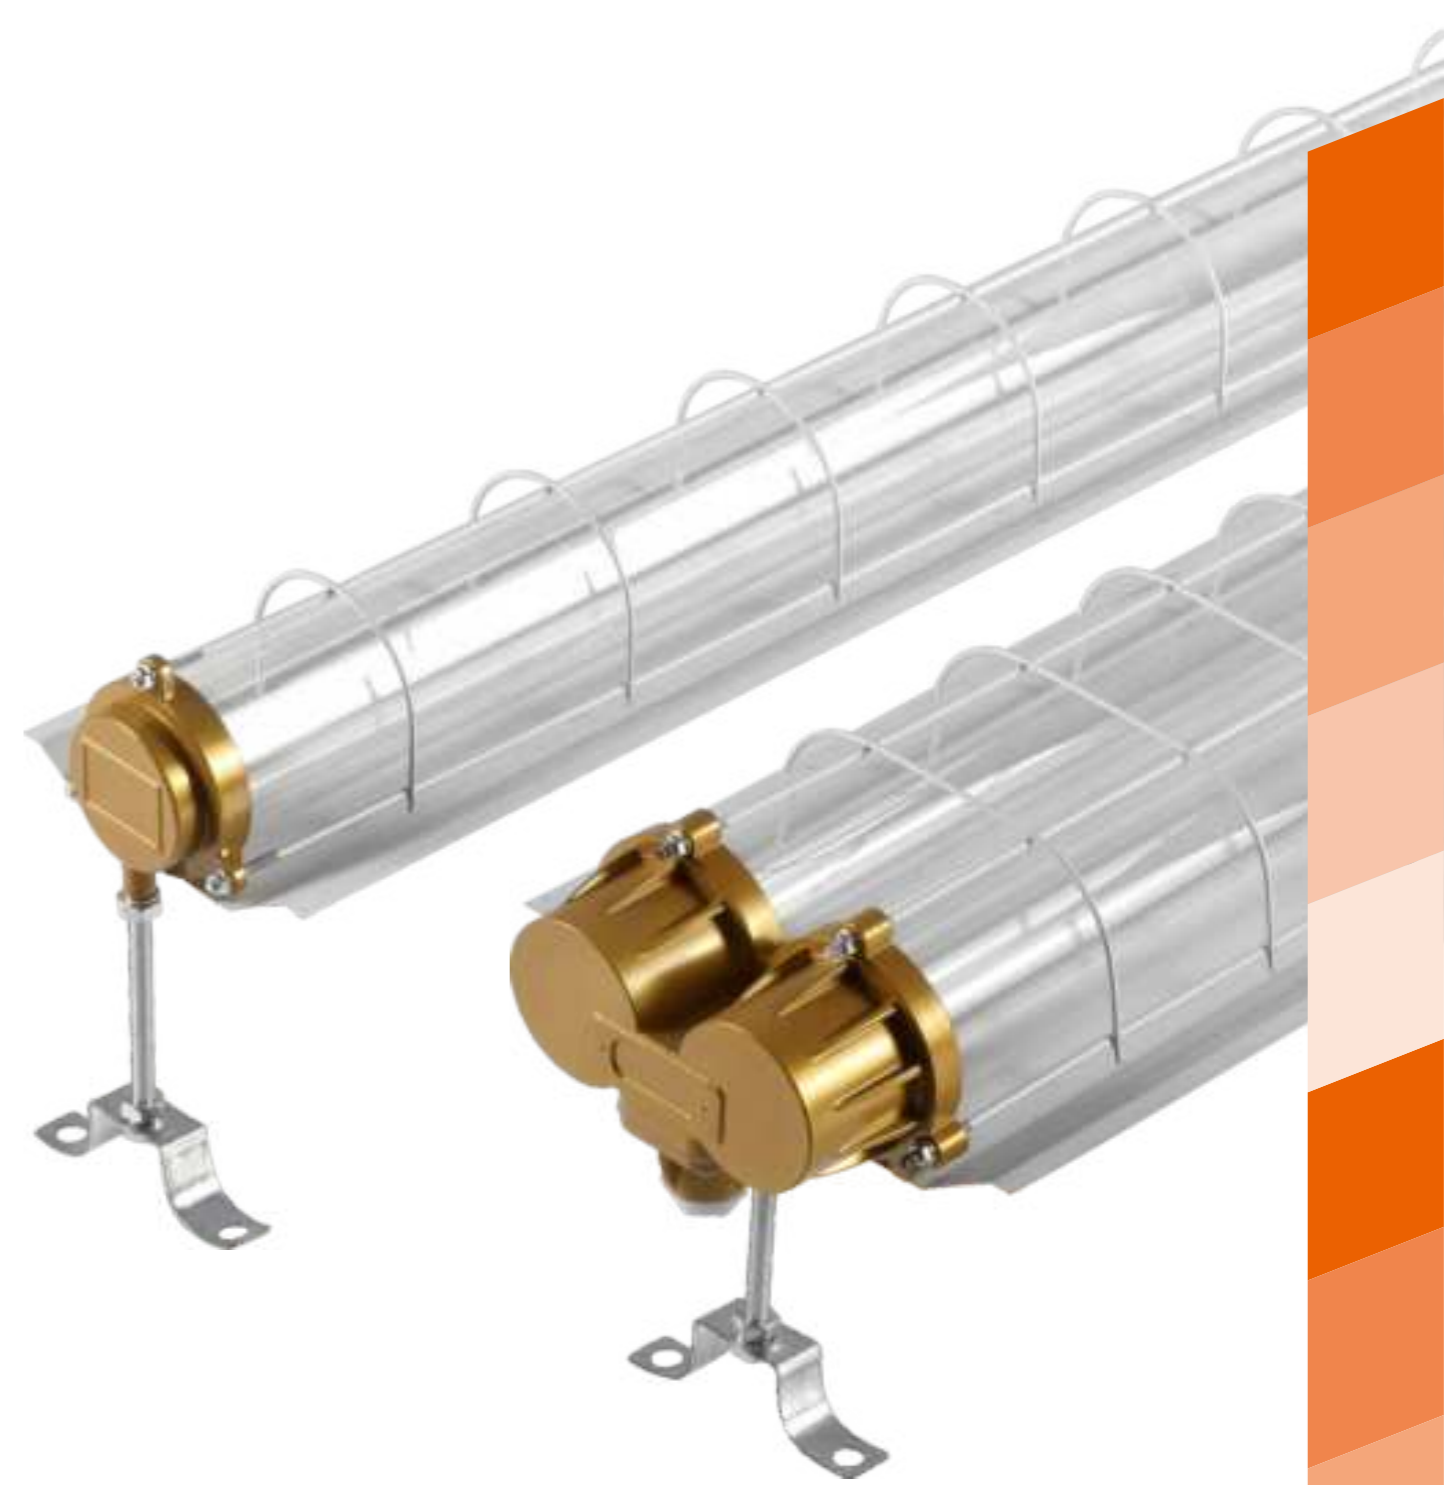

120°

INSTALLATION DIAGRAM

EXPLOSION PROOF LUMINAIRES

Product Features

Robust luminaire with increased safety protection and suitable for outdoor. Extreme chemical and impacts resistance and up to 100000h lifetime. Available with wireless control and sensors