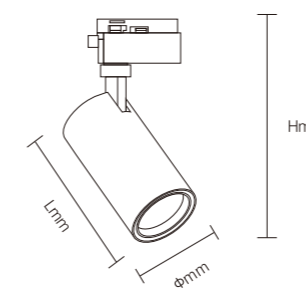

W TSA01

Body Color