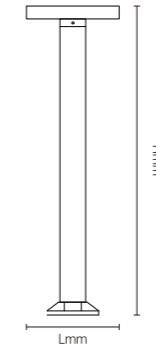

Model No.	W	V	lm	LxHxØ [mm] LxWxH [mm] ØxH [mm]	Material	Installation
OS78110	10W	AC220-240V	500lm	150x50x600mm	Aluminum	Fixed installation /