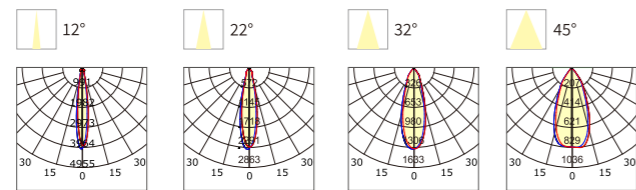

OUTDOOR WALL LIGHT

ZRSA02

Model No.	W	V	lm	LxHxΦ [mm] LxWxH [mm] ΦxH [mm]	Material	Installation

OS77003   20W   AC220-240V   1800lm   Φ90x169x115mm   Aluminum   Fixed installation   /

Model No.	W	V	lm	LxHxΦ [mm] LxWxH [mm] ΦxH [mm]	Material	Installation

OS77004   2x10W   AC220-240V   1800lm   Φ90x210x115mm   Aluminum   Fixed installation   /

INSTALLATION DIAGRAM

OUTDOOR WALL LIGHT

ZRSA03

Model No.	W	V	lm	LxHxΦ [mm] LxWxH [mm] ΦxH [mm]	Material	Installation

OS77005   14W   AC220-240V   1120lm   Φ106x128x133mm   Aluminum   Fixed installation   /

Model No.	W	V	lm	LxHxΦ [mm] LxWxH [mm] ΦxH [mm]	Material	Installation

OS77006   20W   AC220-240V   1600lm   Φ126x121x154mm   Aluminum   Fixed installation   /

Model No.	W	V	lm	LxHxΦ [mm] LxWxH [mm] ΦxH [mm]	Material	Installation

OS77007   42W   AC220-240V   3150lm   Φ155x166x216mm   Aluminum   Fixed installation   /

INSTALLATION DIAGRAM