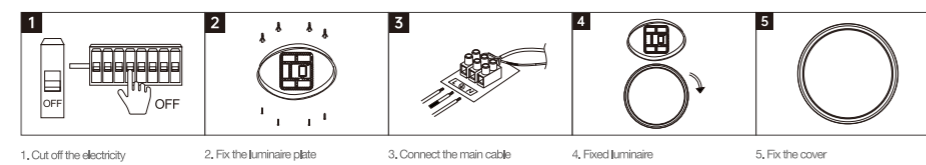

LED CEILING LIGHT

SZSP03

145° IP20 30000h CRI ≥80 PF ≥0.9

Body Color

WH

Model No.	W	V	lm	LxHxØ [mm] LxWxH [mm] ØxH [mm]	Material	Finish	Mounting
OS18065	48W	AC220-240V	3400lm	Φ500x87mm	Iron+PMMA+PS	Surface	4

LED CEILING LIGHT

SZSP03

145° IP20 30000h CRI ≥80 PF ≥0.9

Body Color

WH

Model No.	W	V	lm	LxHxØ [mm] LxWxH [mm] ØxH [mm]	Material	Finish	Mounting
OS18066	48W	AC220-240V	3100lm	Φ498x80mm	Iron+PS rhombic crystal+PS	Surface	4

SZSP03

145° IP20 30000h CRI ≥80 PF ≥0.9

Body Color

WH

Model No.	W	V	lm	LxHxØ [mm] LxWxH [mm] ØxH [mm]	Material	Finish	Mounting
OS18064	48W	AC220-240V	3700lm	495x495x87mm	Iron+PMMA+PS	Surface	4

INSTALLATION DIAGRAM