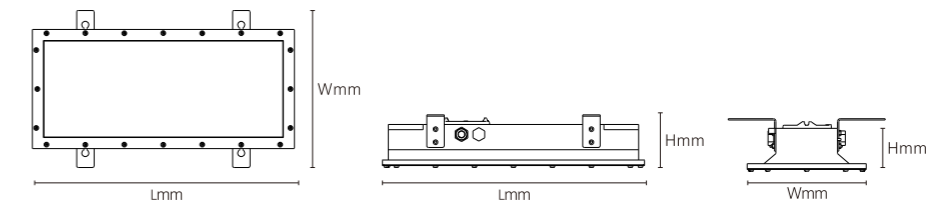

7000-8000K