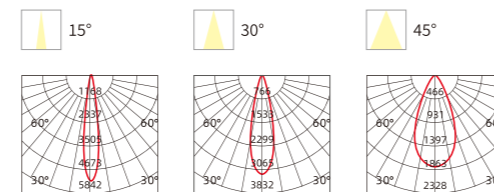

Model No.	W	V	lm	LxHxØ [mm] LxWxH [mm] ØxH [mm]	Material	Mounting	Beam Angle
OS13205	2x7W	AC220-240V	980lm	105x55x80mm	Aluminum	Surface-mounted	12°
OS13206	2x12W	AC220-240V	1680lm	145x75x95mm	Aluminum	Surface-mounted	12°
OS13207	2x15W	AC220-240V	2100lm	186x95x110mm	Aluminum	Surface-mounted	12°