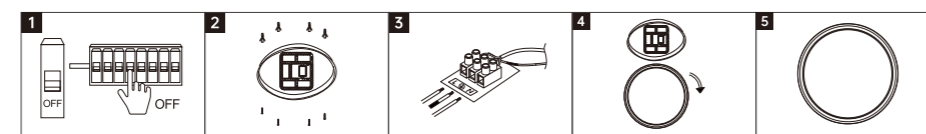

INSTALLATION DIAGRAM

- 1, Cut off the electricity
- 2, Fix the luminaire plate
- 3, Connect the main cable
- 4, Fixed luminaire
- 5, Fix the cover

SZSP07

Body Color

Model No.	W	V	lm	LxRx [mm] LxWxH [mm] ØxH [mm]			
-----------	---	---	----	-------------------------------------	--	--	--