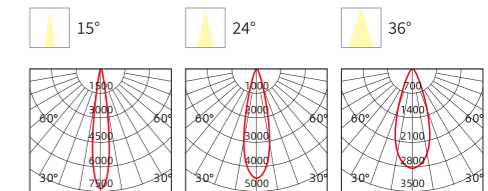

Materials of Housing: Aluminum
Materials of Optics: PC

Model No.	W	V	lm		LxHxØ [mm] LxWxH [mm] ØxH [mm]			
OS19009	20W	AC170-277V	1100lm	15°	287x36x64mm	Aluminum	Surface	24