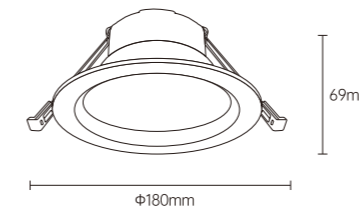

GHSI08

6500K

Model No.: OS23014
Cut off: $\phi 155\text{mm}$;
Main Power: 12W;
Emergency power: 3W;
Battery: Li-ion 3.7V;
Input voltage: AC220V/50Hz ;
Recharging time: 24 hours;
Emergency time: 120mins;
Material: Iron+ABS+PVC;
Emergency lumen: 55lm($\pm 5\%$);
Installation: Recessed mounted;
Working mode: Switch control main power & automatic emergency;
Control type: Non-centralized control.
PCS/CTN: 30