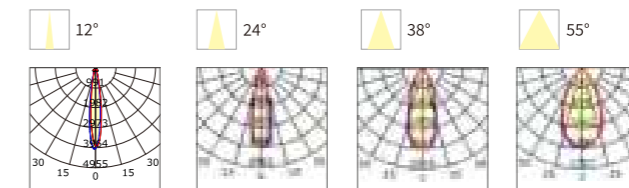

OUTDOOR WALL LIGHT

ZRSA04

Model No.	W	V	lm	LxHxØ [mm] LxWxH [mm] ØxH [mm]	Material	Installation

OS77008   10W   AC220-240V   900lm   85x110x110mm   Aluminum   Fixed installation   /

Model No.	W	V	lm	LxHxØ [mm] LxWxH [mm] ØxH [mm]	Material	Installation

OS77009   2x10W   AC220-240V   1800lm   85x180x110mm   Aluminum   Fixed installation   /

INSTALLATION DIAGRAM

OUTDOOR WALL LIGHT

ZRSA05

Model No.	W	V	lm	LxHxØ [mm] LxWxH [mm] ØxH [mm]	Material	Installation

OS77010   20W   AC220-240V   1800lm   125x150x150mm   Aluminum   Fixed installation   /

INSTALLATION DIAGRAM