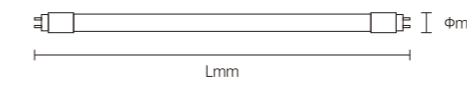

Model No.	POWER FACTOR	W	lm	V	LxHxΦ [mm] LxWxH [mm] ΦxH [mm]	Material	Configuration	Quantity
OS16006	0.95	10W	1600lm	AC100-270V	604xφ28mm	Aluminum+PC	Single/Double ended	30
OS16007	0.95	20W	3200lm	AC100-270V	1213xφ28mm	Aluminum+PC	Single/Double ended	30