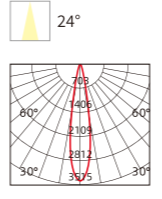

Materials of Housing: Aluminum
Materials of Optics: PMMA