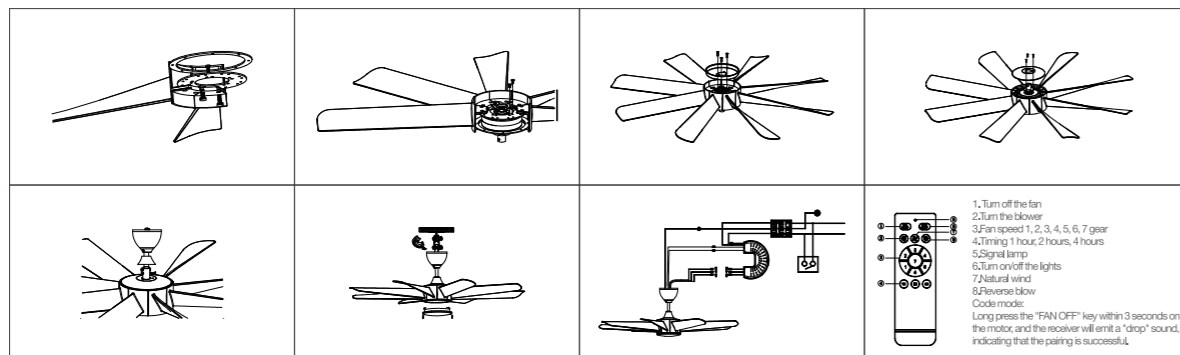

INSTALLATION DIAGRAM

INSTALLATION DIAGRAM

CEILING FAN

Product Features

This ceiling fan is engineered for large spaces and powerful airflow, perfectly meeting the varying cooling needs of modern households. Featuring a high-performance, precision-crafted frequency conversion motor, it offers exceptional energy efficiency and delivers steady, powerful airflow while maintaining low energy consumption. The motor's strong and stable magnetic field ensures reliable operation and a whisper-quiet performance, creating a serene environment ideal for restful sleep, even for babies and the elderly.