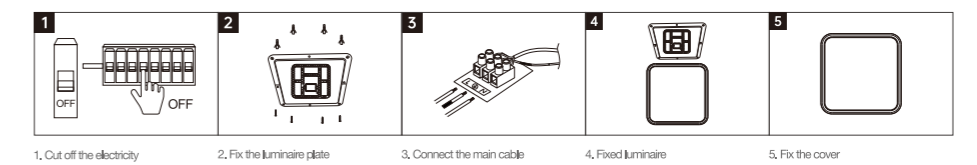

INSTALLATION DIAGRAM