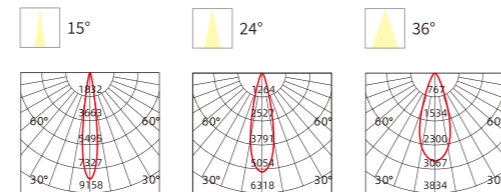

Model No.	W	V	lm	Beam Angle	LxHxØ [mm] LxWxH [mm] ØxH [mm]	Material	Mounting	Beam Spread
OS13036	7W	AC220-240V	455lm	Φ56mm	Φ65x92mm	Aluminum	Recessed	36
OS13037	12W	AC220-240V	840lm	Φ76mm	Φ85x98mm	Aluminum	Recessed	36
OS13038	18W	AC220-240V	1350lm	Φ96mm	Φ105x113mm	Aluminum	Recessed	24