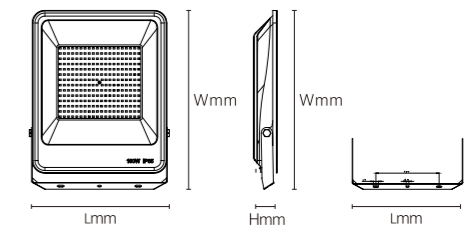

- Available in 10W, 20W, 30W, 50W, 100W, 150W & 200W
- Energy saving thanks to high system efficacy
- Compact & slim design
- Textured glass offers a comfortable lighting

LED FLOODLIGHT

XFSA04

6500K

Body Color