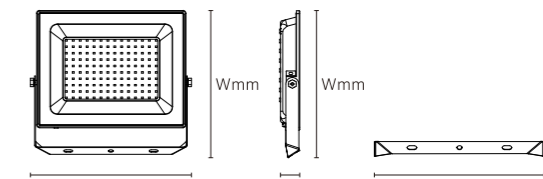

XFSA03

6500K

Body Color