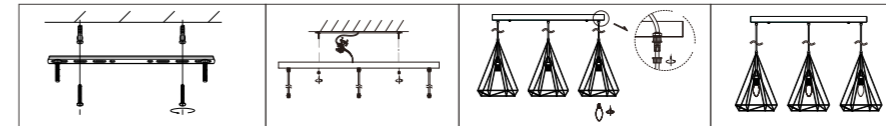

INSTALLATION DIAGRAM

LED PENDANT LIGHT

SBSI01

Model No.	LAMP HOLDER	V	LxHx∅ [mm] LxWxH [mm] ∅xH [mm]			
OS40092	E27	AC220-240V	1000x280x1200mm	Iron + fabric lampshade	Fixed type	/

INSTALLATION DIAGRAM

TABLE LIGHT