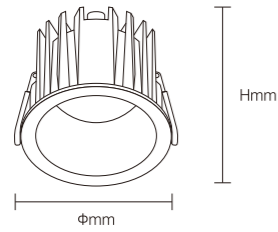

XZSA08

Frame Color