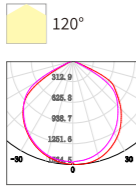

Model No.	W	V	lm	LxHxØ [mm] LxWxH [mm] ØxH [mm]	Material	Installation	

OS78007 60W AC220-240V 2400lm φ160x4000mm Aluminum Fixed installation /