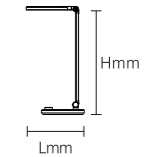

LED TABLE LIGHT

Model No.	DIMMABLE	W	V	lm	LxHxØ [mm] LxWxH [mm] ØxH [mm]	Material	Notes

OS40067	Stepless dim	8W	AC220-240V	300lm	251x120x740mm	ABS+ silicone	/

Model No.	DIMMABLE	W	V	lm	LxHxØ [mm] LxWxH [mm] ØxH [mm]	Material	Notes

OS40068	Stepless dim	10W	AC220-240V	500lm	648x114x393mm	ABS + AL alloy	/

LED TABLE LIGHT

Model No.	DIMMABLE	W	V	lm	LxHxØ [mm] LxWxH [mm] ØxH [mm]	Material	Notes

OS40069	Three-level dim	4W	AC220-240V	150lm	75x75x170mm	ABS+ silicone	/

RSP14

Model No.	DIMMABLE	W	V	lm	LxHxØ [mm] LxWxH [mm] ØxH [mm]	Material	Notes

OS40070	Five-level dim	12W	AC220-240V	350lm	345X180X400mm	ABS + AL alloy	/