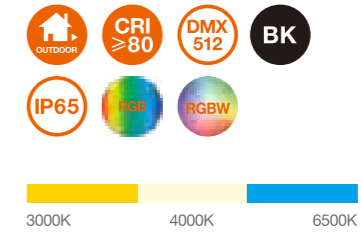

POINT LIGHT

YTSP01

Model No.	W	V	lm	LxHxØ [mm] LxWxH [mm] ØxH [mm]			
OS74001	0.72W	DC12V	21lm	Φ30mm	ABS+Polycarbonate	Fixed installation	1

Model No.	W	V	lm	LxHxØ [mm] LxWxH [mm] ØxH [mm]			
OS74002	1.44W	DC24V	42lm	Φ40mm	ABS+Polycarbonate	Fixed installation	1

Model No.	W	V	lm	LxHxØ [mm] LxWxH [mm] ØxH [mm]			
OS74003	1.44W	DC24V	42lm	Φ40mm	ABS+Polycarbonate	Fixed installation	1

INSTALLATION DIAGRAM

POINT LIGHT

YTSP02

Model No.	W	V	lm	LxHxØ [mm] LxWxH [mm] ØxH [mm]			
OS75004	0.72W	DC24V	21lm	30x35mm	ABS+Polycarbonate	Fixed installation	1

Model No.	W	V	lm	LxHxØ [mm] LxWxH [mm] ØxH [mm]			
OS75005	1.44W	DC24V	42lm	40x45mm	ABS+Polycarbonate	Fixed installation	1

Model No.	W	V	lm	LxHxØ [mm] LxWxH [mm] ØxH [mm]			
OS75006	1.44W	DC24V	42lm	50x55mm	ABS+Polycarbonate	Fixed installation	1

Model No.	W	V	lm	LxHxØ [mm] LxWxH [mm] ØxH [mm]			
OS75007	2.88W	DC24V	84lm	60x65mm	ABS+Polycarbonate	Fixed installation	1

INSTALLATION DIAGRAM