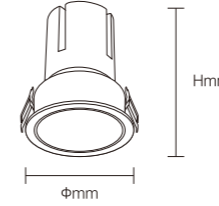

INSTALLATION DIAGRAM

LED SPOTLIGHT

TSA05

Frame Color

Materials of Housing: **Aluminum**
Materials of Optics: **PC**

Model No.	W	V	lm	Beam Angle (mm)	LxHxØ [mm] LxWxH [mm] ØxH [mm]	Material	Mounting	Quantity
OS13033	9W	AC220-240V	630lm	Φ55mm	Φ62x80mm	Aluminum	Recessed	50
OS13034	12W	AC220-240V	840lm	Φ65mm	Φ72x90mm	Aluminum	Recessed	50
OS13035	18W	AC220-240V	1260lm	Φ75mm	Φ82x100mm	Aluminum	Recessed	30