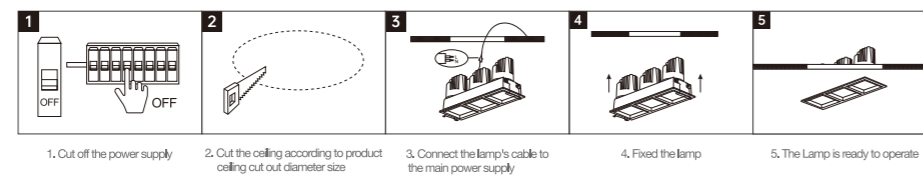

INSTALLATION DIAGRAM