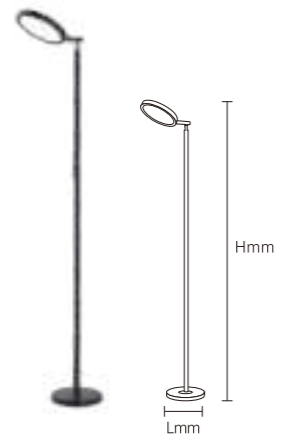

The lampshade can be rotating angles and the connecting rod can be up and down.

LED FLOOR LIGHT

BSI01

Model No.	DIMMABLE	W	V	lm	LxHxØ [mm] LxWxH [mm] ØxH [mm]	Material	Icons
-----------	----------	---	---	----	--------------------------------------	----------	-------