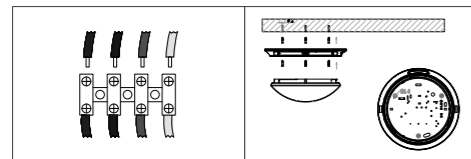

INSTALLATION DIAGRAM