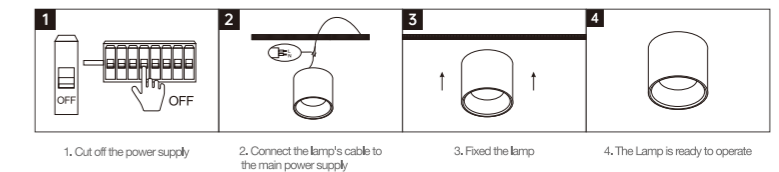

INSTALLATION DIAGRAM