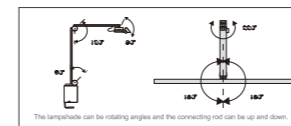

Model No.	DIMMABLE	W	V	lm	LxHx∅ [mm] LxWxH [mm] ∅xH [mm]	Material	Notes

OS40060   Long-press for stepless dim   18W   AC220-240V   850lm   330x800x590mm   ABS+Aluminum   /