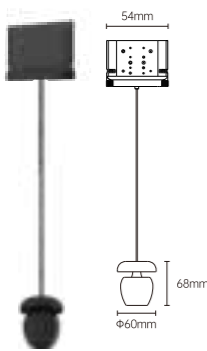

HTSA01 SUSPENSION WIRE-MUSHROOM