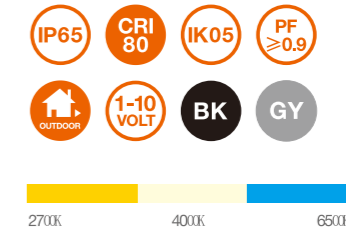

LED STREET LIGHT

Model No.	W	V	lm	LxHxØ [mm] LxWxH [mm] ØxH [mm]	Material	Mounting	Accessories
OS40194	90W	AC220-240V	11700lm	482x221x98mm	Aluminum	Chain/boom/bracket	/
OS40195	150W	AC220-240V	19500lm	608x271x104mm	Aluminum	Chain/boom/bracket	/
OS40196	250W	AC220-240V	32500lm	768x316x139mm	Aluminum	Chain/boom/bracket	/
OS40197	300W	AC220-240V	39000lm	974x316x139mm	Aluminum	Chain/boom/bracket	/

INSTALLATION DIAGRAM

LED STREET LIGHT

TYSA01

Model No.	W	V	lm	LxHxØ [mm] LxWxH [mm] ØxH [mm]	Material	Mounting	Accessories
OS40198	30W	AC175-265V	3000lm	406x113x73mm	Aluminum	Chain/boom/bracket	/
OS40199	50W	AC175-265V	5000lm	437x124x73mm	Aluminum	Chain/boom/bracket	/
OS40200	100W	AC175-265V	10000lm	470x144x73mm	Aluminum	Chain/boom/bracket	/
OS40201	150W	AC175-265V	15000lm	520x160x73mm	Aluminum	Chain/boom/bracket	/
OS40202	200W	AC175-265V	20000lm	580x187x73mm	Aluminum	Chain/boom/bracket	/

INSTALLATION DIAGRAM