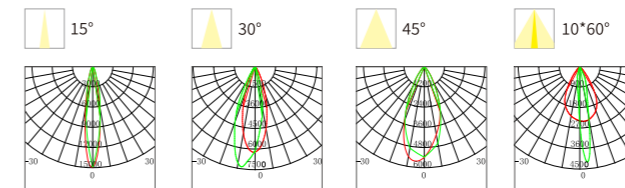

IN-GROUND LIGHT

YHSA03

DIMENSIONS

Model No.	W	V	lm	LxHxØ [mm] LxWxH [mm] ØxH [mm]	Nozzle hole			
OS73013	18W	DC24V	720lm	1000x69x40mm	Φ 40mm	Aluminum+Stainless steel	/	/
OS73014	24W	DC24V	960lm	1000x96x73mm	Φ 40mm	Aluminum+Stainless steel	/	/