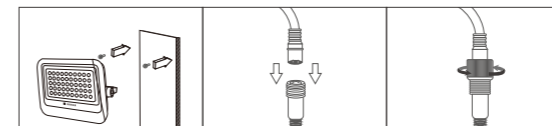

INSTALLATION DIAGRAM