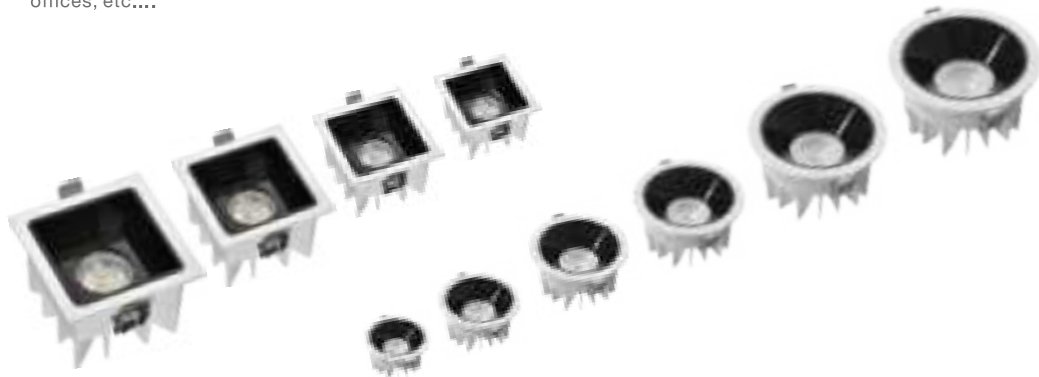

Application

Real estate, homes, villas, shopping malls, supermarkets, stores, offices, etc....