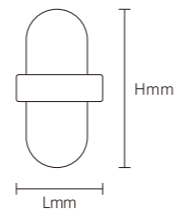

LED WALL LIGHT

FS101

Model No.	W	V	LxHx∅ [mm] LxWxH [mm] ∅xH [mm]			
OS40076	6W	AC220-240V	150x50x280mm	Iron + PMMA	Fixed type	/

INSTALLATION DIAGRAM

FS101

Model No.	W	V	LxHx∅ [mm] LxWxH [mm] ∅xH [mm]			
OS40075	6W	AC220-240V	100x100x100mm	Iron	Fixed type	/

INSTALLATION DIAGRAM

LED WALL LIGHT

FS101

Model No.	W	V	LxHx∅ [mm] LxWxH [mm] ∅xH [mm]			
OS40077	6W	AC220-240V	140x42mm	Iron + PMMA	Fixed type	/

INSTALLATION DIAGRAM