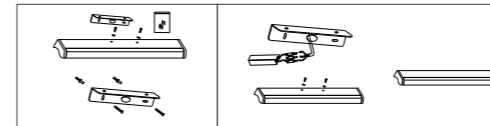

INSTALLATION DIAGRAM