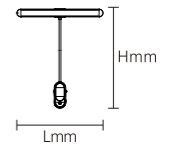

LED TABLE LIGHT

RSP07

Model No.	DIMMABLE	W	V	lm	LxHxØ [mm] LxWxH [mm] ØxH [mm]	Material	Notes

OS40063 Knob stepless dim 14W AC220-240V 900lm 252x186x487mm ABS + AL alloy /

RSP08

Model No.	DIMMABLE	W	V	lm	LxHxØ [mm] LxWxH [mm] ØxH [mm]	Material	Notes

OS40064 Knob stepless dim 18W AC220-240V 800lm 380x186x483mm ABS + AL alloy /

LED TABLE LIGHT

RSP09

Model No.	DIMMABLE	W	V	lm	LxHxØ [mm] LxWxH [mm] ØxH [mm]	Material	Notes

OS40065 Three-level dim 9W AC220-240V 400lm 428x70x544mm ABS+ silicone /

RSP10

Model No.	DIMMABLE	W	V	lm	LxHxØ [mm] LxWxH [mm] ØxH [mm]	Material	Notes

OS40066 Stepless dim 8W AC220-240V 300lm 150x120x660mm ABS+ silicone /