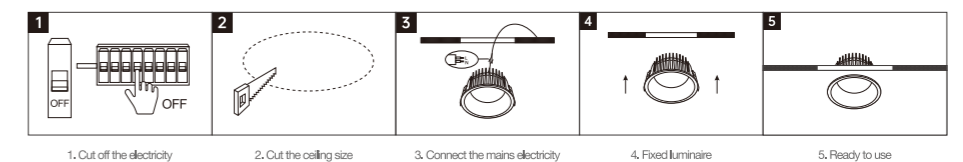

INSTALLATION DIAGRAM

1. Cut off the electricity   2. Cut the ceiling size   3. Connect the mains electricity   4. Fixed luminaire   5. Ready to use