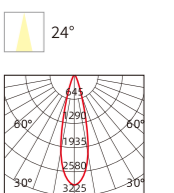

HTSA02 MAGNETIC LIGHT FLOOD LIGHT

Body Color

Model No.	W	V	lm	LxHxØ [mm] LxWxH [mm] ØxH [mm]			
OS21030	12W	DC48V	800lm	300x22.5x43mm	Aluminum+PC	Track	30

Materials of Housing: **Aluminum**
Materials of Optics: **PMMA**

HTSA02 MAGNETIC LIGHT GRILLE

Body Color

Model No.	W	V	lm	LxHxØ [mm] LxWxH [mm] ØxH [mm]			
OS21032	12W	DC48V	1000lm	220x22.5x43mm	Aluminum+PC	Track	30

Materials of Housing: **Aluminum**
Materials of Optics: **PMMA**

HTSA02 MAGNETIC LIGHT FLOOD LIGHT

Body Color

Model No.	W	V	lm	LxHxØ [mm] LxWxH [mm] ØxH [mm]			
OS21031	24W	DC48V	2000lm	600x22.5x43mm	Aluminum+PC	Track	30

Materials of Housing: **Aluminum**
Materials of Optics: **PMMA**

HTSA02 MAGNETIC LIGHT GRILLE

Body Color

Model No.	W	V	lm	LxHxØ [mm] LxWxH [mm] ØxH [mm]			
OS21033	18W	DC48V	1700lm	345x22.5x43mm	Aluminum+PC	Track	30

Materials of Housing: **Aluminum**
Materials of Optics: **PMMA**