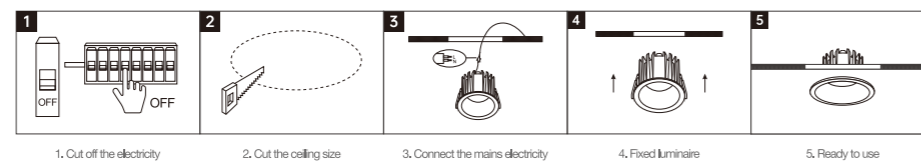

INSTALLATION DIAGRAM