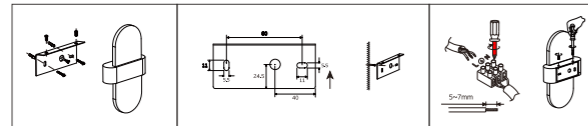

INSTALLATION DIAGRAM