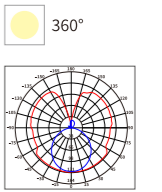

Model No.	W	V	lm	LxHx∅ [mm] LxWxH [mm] ∅xH [mm]	Material	Mounting	Quantity
OS21014	18W/m	DC24V	900lm	∅25x1000mm	Gas-phase silica gel	Track	12