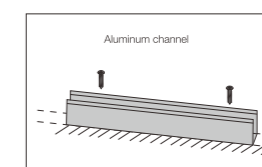

If the customer wants to use Neon Flex only in straight lines, an aluminium profile is recommended.