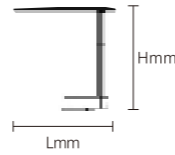

LED TABLE LIGHT

RSP01