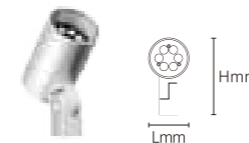

Model No.	W	V	lm	LxHxØ [mm] LxWxH [mm] ØxH [mm]	Material	Installation	Quantity
OS75081	15W	AC220-240V	1200lm	96x153x183mm	Aluminum	Fixed installation	1