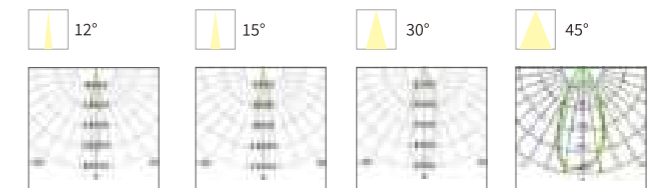

INSTALLATION DIAGRAM