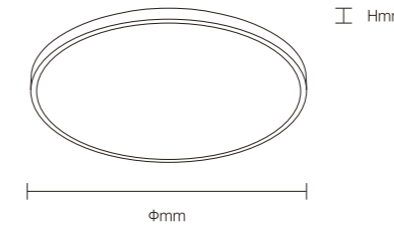

INSTALLATION DIAGRAM

1. Cut off the electricity
2. Fix the luminaire plate
3. Connect the main cable
4. Fix the luminaire
5. Fix the cover

LED CEILING LIGHT

SZSP12

Body Color Ring

Materials of Housing: PC
Materials of Optics: PC