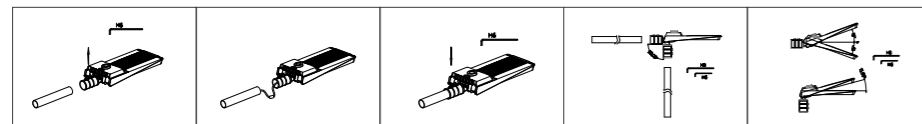

INSTALLATION DIAGRAM