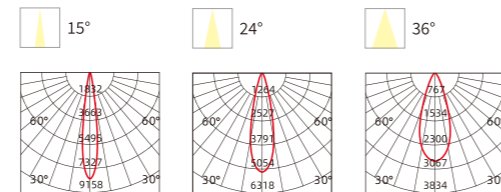

LED SPOTLIGHT

TSA07

Frame Color

Materials of Housing: Aluminum
Materials of Optics: PC

Model No.	W	V	lm	mm	LxHxØ [mm] LxWxH [mm] Ø xH [mm]	Material	Installation	Qty
OS13042	7W	AC220-240V	455lm	Φ55mm	Φ75x84mm	Aluminum	Recessed	36
OS13043	12W	AC220-240V	840lm	Φ75mm	Φ95x106mm	Aluminum	Recessed	36
OS13044	20W	AC220-240V	1500lm	Φ95mm	Φ116x127mm	Aluminum	Recessed	24

INSTALLATION DIAGRAM

1. Cut off the power supply
2. Cut the ceiling according to product ceiling cut out diameter size
3. Connect the lamp's cable to the main power supply
4. Fixed the lamp
5. The Lamp is ready to operate