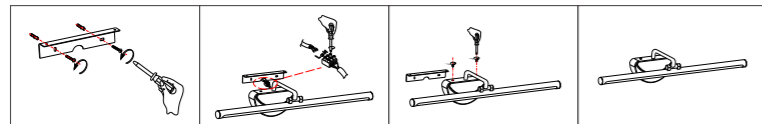

INSTALLATION DIAGRAM