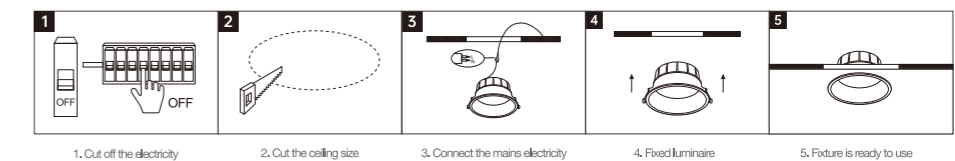

INSTALLATION DIAGRAM