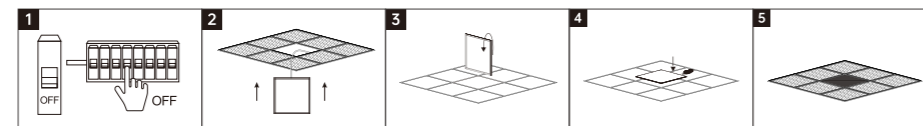

INSTALLATION DIAGRAM