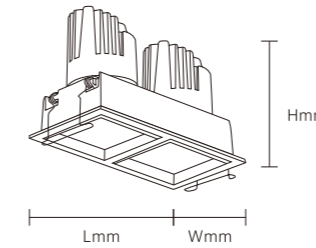

INSTALLATION DIAGRAM

LED SPOTLIGHT

TSA10

Frame Color

WH

Materials of Housing: **Aluminum**
Materials of Optics: **PC**

Model No.	W	V	lm		LxHxØ [mm] LxWxH [mm] ØxH [mm]			
OS13066	2x8W	AC220-240V	1280lm		106x56mm 115x62x80mm	Aluminum	Recessed	20
OS13101	2x12W	AC220-240V	1920lm		151x76mm 159x85x93mm	Aluminum	Recessed	20