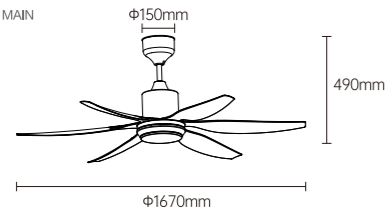

Body Color

BLADE MAIN

Model No.: OS22006
Product size: 66 inch
Fan leaves: 6-leaf-ABS, double wood grain
Electrical machinery: 50W-high voltage DC
Lamp: 24W
Control mode: Wireless IR Remote Controller
Function: Forward and reverse rotation with 12 gears (Forward rotation with 6 gears and reverse rotation with 6 gears), max rotation speed 145rpm
Installation method: Lifting hook, hanging rod 250mm
PCS/CTN: 1