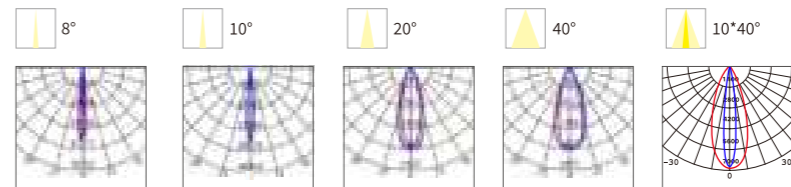

Model No.	W	V	lm	LxHx Ø [mm] LxWxH [mm] ØxH [mm]	Material	Installation

OS71008	130W	DC24V/AC220-240V	12000lm	1000x142x99mm	Aluminum	Fixed installation /