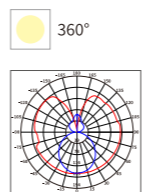

Model No.	W	V	lm	LxHx∅ [mm] LxWxH [mm] ∅xH [mm]	Material	Mounting	Quantity
OS21016	12W	DC24V	420lm	∅300mm	Acrylic+Gas-phase silica gel	Track	12