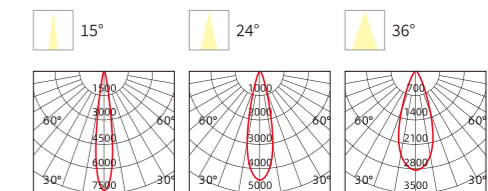

Materials of Housing: Aluminum
Materials of Optics: PC

Model No.	W	V	lm		LxHxØ [mm] LxWxH [mm] ØxH [mm]			
OS19005	20W	AC170-277V	800lm	234x26mm	236x30x42mm	Aluminum	Recessed	32