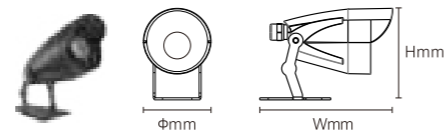

INSTALLATION DIAGRAM

SPOT LIGHT

Usage Scenarios

- Sculptures
- Walls
- fences
- Plants

SPOT LIGHT

BHSA04

Model No.	W	V	lm	LxHxΦ [mm] LxWxH [mm] ΦxH [mm]	Material	Installation	Other
-----------	---	---	----	--------------------------------------	----------	--------------	-------