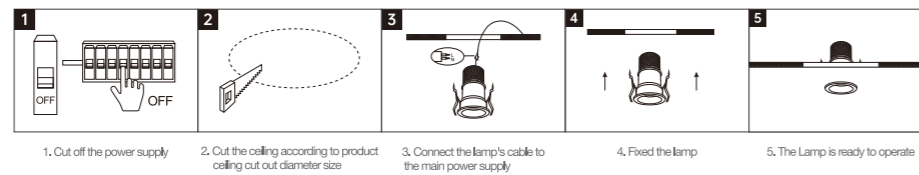

INSTALLATION DIAGRAM