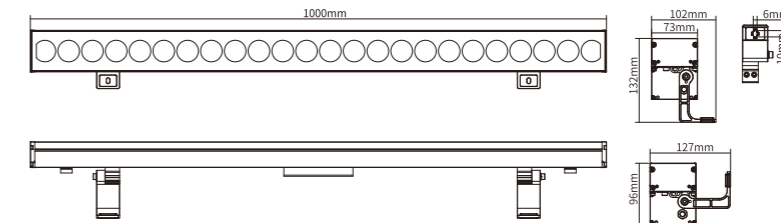

DIMENSIONS(mm)