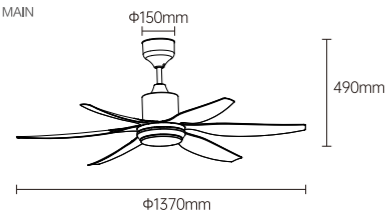

INSTALLATION DIAGRAM

INSTALLATION DIAGRAM

LED FAN LIGHT

YZSP05

Body Color

BLADE MAIN

Model No.: OS22005
 Product size: 54 inch
 Fan leaves: 6-leaf-ABS, double wood grain
 Electrical machinery: 50W-high voltage DC
 Lamp: 24W
 Control mode: Wireless IR Remote Controller
 Function: Forward and reverse rotation with 12 gears (Forward rotation with 6 gears and reverse rotation with 6 gears), max rotation speed 180rpm
 Installation method: Lifting hook, hanging rod 250mm
 PCS/CTN: 1