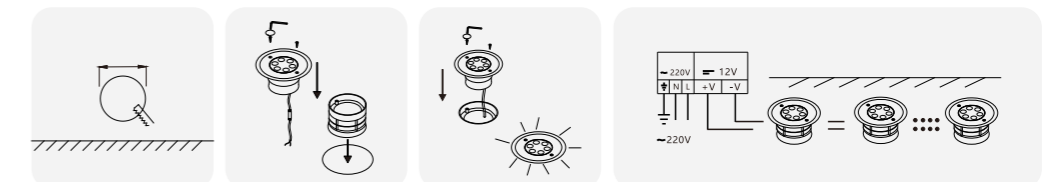

INSTALLATION DIAGRAM