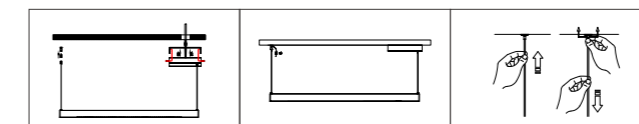

INSTALLATION DIAGRAM