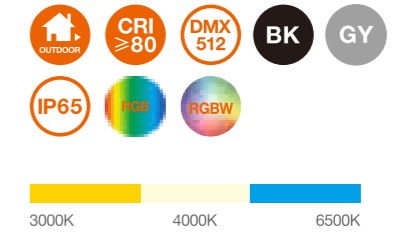

SPOT LIGHT

BHSA04

Model No.	W	V	lm	LxHxΦ [mm] LxWxH [mm] ΦxH [mm]	Material	Installation	Other

OS75030	1W	DC24V	80lm	Φ 43x67x87mm	Aluminum	Fixed installation	/
OS75031	3W	DC24V	240lm	Φ 43x67x87mm	Aluminum	Fixed installation	/

Model No.	W	V	lm	LxHxΦ [mm] LxWxH [mm] ΦxH [mm]	Material	Installation	Other

OS75032	3W	DC24V/AC220-240V	240lm	Φ 65x88x118mm	Aluminum	Fixed installation	/
OS75033	6W	DC24V/AC220-240V	480lm	Φ 65x88x118mm	Aluminum	Fixed installation	/

Model No.	W	V	lm	LxHxΦ [mm] LxWxH [mm] ΦxH [mm]	Material	Installation	Other

OS75034	12W	DC24V/AC220-240V	960lm	Φ 85x109x133mm	Aluminum	Fixed installation	/

SPOT LIGHT

BHSA04

Model No.	W	V	lm	LxHxΦ [mm] LxWxH [mm] ΦxH [mm]	Material	Installation	Other

OS75035	15W	DC24V/AC220-240V	1200lm	Φ 140x186x145mm	Aluminum	Fixed installation	/
OS75036	18W	DC24V/AC220-240V	1440lm	Φ 140x186x145mm	Aluminum	Fixed installation	/
OS75037	24W	DC24V/AC220-240V	1920lm	Φ 140x186x145mm	Aluminum	Fixed installation	/

Model No.	W	V	lm	LxHxΦ [mm] LxWxH [mm] ΦxH [mm]	Material	Installation	Other

OS75038	36W	DC24V/AC220-240V	2880lm	Φ 180x224x173mm	Aluminum	Fixed installation	/
OS75039	48W	DC24V/AC220-240V	3840lm	Φ 180x224x173mm	Aluminum	Fixed installation	/
OS75040	54W	DC24V/AC220-240V	4320lm	Φ 180x224x173mm	Aluminum	Fixed installation	/