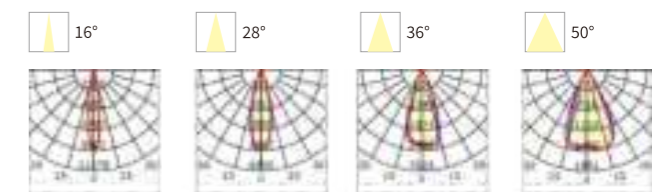

Model No.	W	V	lm	LxHx<math>\phi</math> [mm] LxWxH [mm] <math>\phi</math>xH [mm]	Material	Installation

OS75071	12W	AC220-240V	750lm	ϕ65x147x152mm	Aluminum	Fixed installation /