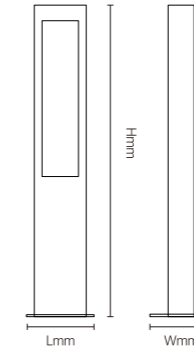

BOLLARD LIGHT