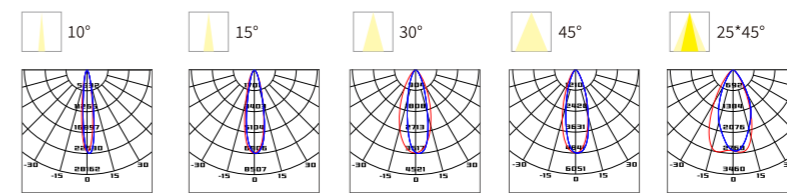

LINEAR WALL WASHER

LSSA03

DIMENSIONS(mm)

Model No.	W	V	lm	LxHx∅ [mm] LxWxH [mm] ∅xH [mm]	Material	Installation	Notes
OS71024	72W	DC24V	5040lm	1000x115x70mm	Aluminum	Fixed installation	/

LINEAR LIGHT

Product Features