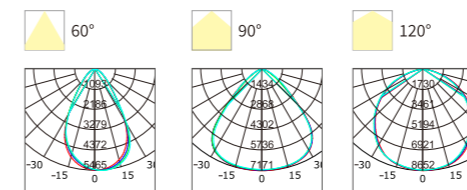

Model No.	W	V	lm		LxHxØ [mm] LxWxH [mm] ØxH [mm]		
OS40167	100W	AC120-277V	15000lm	/	Φ240x168mm	Die-cast aluminum	Bracket/Chain/Hanging rod /
OS40168	150W	AC120-277V	22500lm	/	Φ290x170mm	Die-cast aluminum	Bracket/Chain/Hanging rod /
OS40169	200W	AC120-277V	30000lm	/	Φ330x176mm	Die-cast aluminum	Bracket/Chain/Hanging rod /
OS40170	240W	AC120-277V	36000lm	/	Φ330x176mm	Die-cast aluminum	Bracket/Chain/Hanging rod /