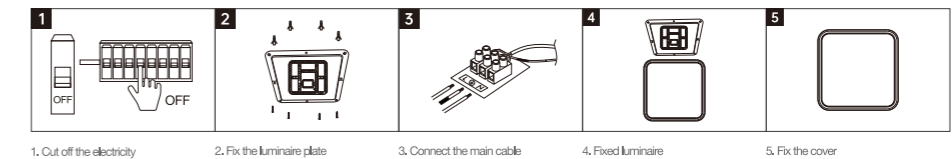

INSTALLATION DIAGRAM

WALL LIGHT

Product Features

It adopts high - quality LED lamp beads, with luminous efficiency far exceeding that of traditional lamps. The lines are simple and smooth, and the shape is clean - cut, abandoning complicated decorations and presenting in pure geometric shapes. For example, simple square and round lamp bodies can easily blend into spaces with modern minimalist, Nordic, Japanese and other decoration styles, adding a simple and stylish atmosphere to the interior.