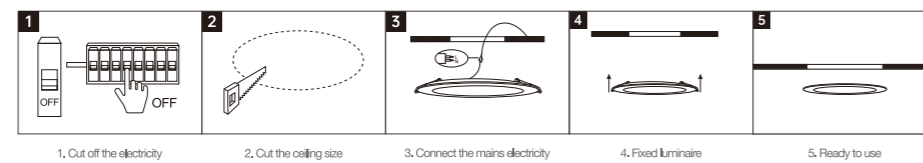

LED DOWNLIGHT

XZSP07

IP20
30000h
CRI ≥ 90
PF ≥ 0.5
PF ≥ 0.9

Frame Color

Materials of Housing: PP+PA
Materials of Optics: PS

Model No.	W	V	lm		LxHxΦ [mm] LxWxH [mm] ΦxH [mm]			
OS12051	9W	AC220-240V	900lm	Φ125mm	Φ145x9mm	PP+PA	Recessed	60
OS12052	12W	AC220-240V	1200lm	Φ145mm	Φ170x9mm	PP+PA	Recessed	60
OS12053	18W	AC220-240V	1800lm	Φ175mm	Φ200x9mm	PP+PA	Recessed	40

INSTALLATION DIAGRAM