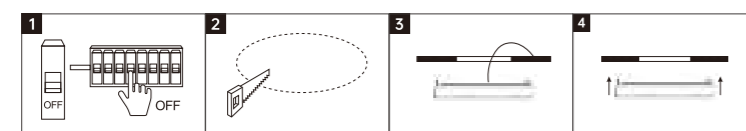

INSTALLATION DIAGRAM

1. Cut off the electricity
2. Mark and create mounting holes in the ceiling corresponding to the product dimensions
3. Connect the cables to the mains electricity
4. Securely mount the luminaire