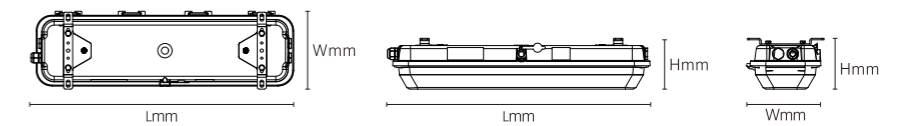

LED EXPLOSION PROOF LUMINAIRES

GLSA11

6500K

Model No.	W	V	lm		LxHxØ [mm] LxWxH [mm] ØxH [mm]			
OS40244	60W-400W	AC200-250V	8400lm-56000lm(±5%)	/	Φ 270x129mm	Aluminum	Wall / Ceiling	/
OS40244	60W-400W	AC200-250V	8400lm-56000lm(±5%)	/	Φ 370x200mm	Aluminum	Wall / Ceiling	/
OS40244	60W-400W	AC200-250V	8400lm-56000lm(±5%)	/	Φ 480x241mm	Aluminum	Wall / Ceiling	/

INSTALLATION DIAGRAM

LED EXPLOSION PROOF LUMINAIRES

GLSA12

7000-8000K

Model No.	W	V	lm		LxHxØ [mm] LxWxH [mm] ØxH [mm]			
OS40245	20W-60W	AC120-277V	2800lm-84000lm(±5%)	/	711x206.5x140.5mm	FRP	Wall / Ceiling	/
OS40245	20W-60W	AC120-277V	2800lm-84000lm(±5%)	/	1311x206.5x140.5mm	FRP	Wall / Ceiling	/

INSTALLATION DIAGRAM