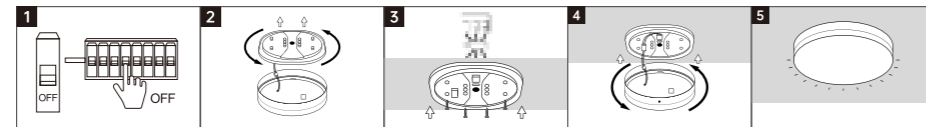

INSTALLATION DIAGRAM

1. Cut off the electricity
2. Open the cover
3. Connect cable and fix the bottom plate
4. Fix the cover
5. Installation complete