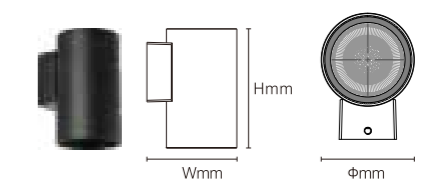

OUTDOOR WALL LIGHT

Product Features

1. Round and square types for options,
2. Applicable for corridors, walls, etc

Application areas

- Corridors
- Hallways
- Stairs, etc

OUTDOOR WALL LIGHT

ZRSA01

Model No.	W	V	lm	LxHxΦ [mm] LxWxH [mm] ΦxH [mm]	Material	Installation	Other

OS77001	12W	AC220-240V	1020lm	Φ65x110x83mm	Aluminum	Fixed installation	/

Model No.	W	V	lm	LxHxΦ [mm] LxWxH [mm] ΦxH [mm]	Material	Installation	Other

OS77002	2x7W	AC220-240V	1190lm	Φ65x165x88mm	Aluminum	Fixed installation	/

INSTALLATION DIAGRAM