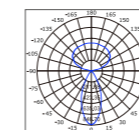

Model No.	W	V	lm	LxHxϕ [mm] LxWxH [mm] ϕxH [mm]	Material	Mounting	Quantity
OS20002	36W	AC220-240V	1800lm	1198x22x78mm	Aluminum	Suspending	9
OS20003	32W	AC220-240V	1500lm	1198x22x78mm	Aluminum	Suspending	9

up:100°
down:36°