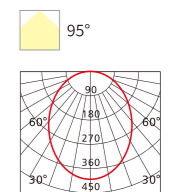

INSTALLATION DIAGRAM

LED DOWNLIGHT

XZSP02

Frame Color

Materials of Housing: PP
Materials of Optics: PP

Model No.	W	V	lm	Beam Angle [mm]	LxHxΦ [mm] LxWxH [mm] ΦxH [mm]	Material	Installation	Quantity
OS12005	4W	AC220-240V	240lm	Φ75mm	Φ88x43mm	PP	Recessed	100
OS12006	8W	AC220-240V	600lm	Φ95mm	Φ109x50mm	PP	Recessed	60
OS12007	12W	AC220-240V	900lm	Φ125mm	Φ137x55mm	PP	Recessed	40
OS12008	15W	AC220-240V	1125lm	Φ155mm	Φ164x55mm	PP	Recessed	40