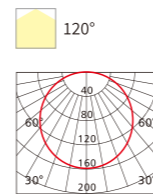

Materials of Housing: PP
Materials of Optics: PS

Model No.	W	V	lm		LxHxØ [mm] LxWxH [mm] ØxH [mm]			
OS12033	6W	AC220-240V	500lm		Φ115mm Φ128x25.5mm	PP	Recessed	20
OS12034	9W	AC220-240V	800lm		Φ130mm Φ146x25.5mm	PP	Recessed	10
OS12035	12W	AC220-240V	1180lm		Φ155mm Φ170x25.5mm	PP	Recessed	10
OS12036	18W	AC220-240V	1800lm		Φ210mm Φ224x25.5mm	PP	Recessed	10
OS12037	24W	AC220-240V	2600lm		Φ280mm Φ298x25.5mm	PP	Recessed	5
OS12038	/	/	/	/	Φ128x30mm	PP	surface-mounted frame	40
OS12191	/	/	/	/	Φ147x30mm	PP	surface-mounted frame	40
OS12039	/	/	/	/	Φ170x30mm	PP	surface-mounted frame	40
OS12040	/	/	/	/	Φ224x30mm	PP	surface-mounted frame	40