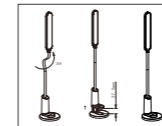

Model No.	DIMMABLE	W	V	lm	LxHxØ [mm] LxWxH [mm] ØxH [mm]	Material	Notes

OS40069	Three-level dim	4W	AC220-240V	150lm	75x75x170mm	ABS+ silicone	/