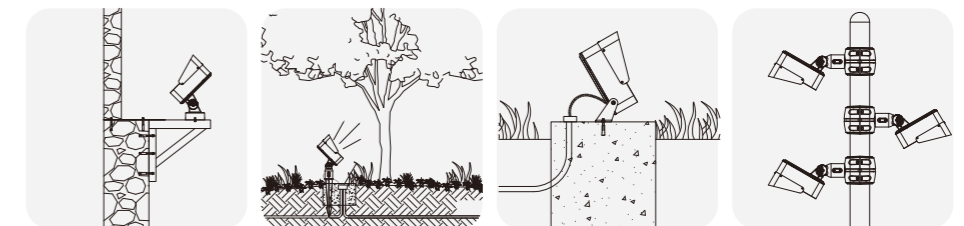

INSTALLATION DIAGRAM