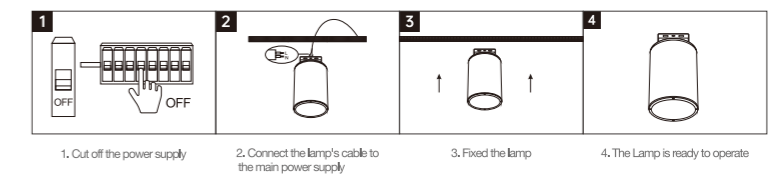

INSTALLATION DIAGRAM