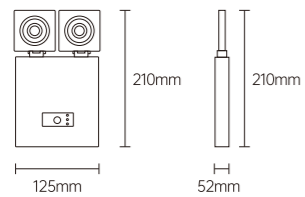

GHSP03

6500K

Model No.: OS23006
Light source: LED/6V/2*3W/φ11;
Battery: LiFePO4 18650/4*1500mAh;
Input voltage: AC220V-240V/50Hz ;
Charge time: 15 hours;
Emergency time: 180mins;
Material: Plastic lamp holder;
Emergency luminous flux: 400lm(±5%);
Wall-mounted;
includes an international two-pin plug;
Working method: nonSustainability;
Control method: Non-centralized control.
PCS/CTN: 10