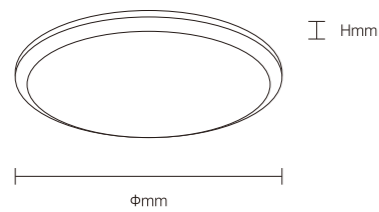

INSTALLATION DIAGRAM

1. Cut off the electricity
2. Fix the luminaire plate
3. Connect the main cable
4. Fix the luminaire
5. Fix the cover

LED CEILING LIGHT

SZSP11

Body Color Ring

Model No.	W	V	lm	LxHx∅ [mm] LxWxH [mm] ∅xH [mm]			
OS18041	18W	AC220-240V	1260lm	Φ320x55mm	PS+PP	Surface mounted	12
OS18042	24W	AC220-240V	2040lm	Φ380x60mm	PS+PP	Surface mounted	12
OS18043	36W	AC220-240V	2520lm	Φ480x60mm	PS+PP	Surface mounted	10
OS18044	48W	AC220-240V	4320lm	Φ480x68mm	PS+PP	Surface mounted	10