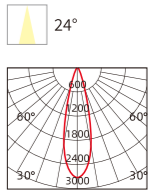

Materials of Housing: Aluminum
Materials of Optics: PC