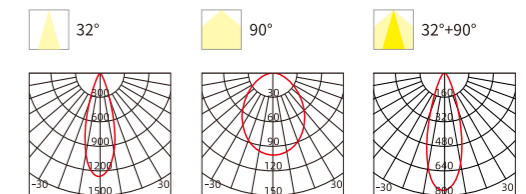

LED SPOTLIGHT

TSA20

Frame Color

Materials of Housing: **Aluminum**
Materials of Optics: **PMMA**

Model No.	W	V	lm	Φ (mm)	LxHxΦ [mm] LxWxH [mm] ΦxH [mm]	Material	Installation	Quantity
OS13231	6W	AC220-240V	360lm	Φ75mm	Φ88x50mm	Aluminum	Recessed	100

INSTALLATION DIAGRAM