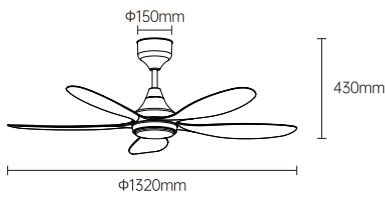

Body Color

BLADE MAIN

Model No.: OS22010
Product size: 52 inch
Fan leaves: 5-leaf-ABS
Electrical machinery: 40W-low voltage DC
Lamp: 24W
Control mode: Wireless IR Remote Controller
Function: Forward and reverse rotation with 14gears (Forward rotation with 7 gears and reverse rotation with 7 gears), max rotation speed 220rpm
Installation method: Lifting hook, hanging rod 250mm
PCS/CTN: 1