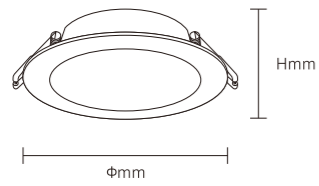

Application

- Real estate
- Homes
- Villas,
- Shopping malls
- Supermarkets
- Stores
- Offices

LED DOWNLIGHT

XZSP05

9W 12W 18W

Frame Color

Materials of Housing: PP
Materials of Optics: PP

Model No.	W	V	lm	Beam Angle	LxHxΦ [mm] LxWxH [mm] ΦxH [mm]	Material	Mounting	Quantity
OS12019	9W	AC220-240V	810lm	110°	Φ100mm Φ120x29.5mm	PP	Recessed	60
OS12020	12W	AC220-240V	1080lm	110°	Φ125mm Φ145x29.5mm	PP	Recessed	60
OS12021	18W	AC220-240V	1620lm	110°	Φ150mm Φ170x29.5mm	PP	Recessed	30
OS12022	24W	AC220-240V	2160lm	110°	Φ200mm Φ225x29.5mm	PP	Recessed	20
OS12023	/	/	/	/	Φ123x38mm	PP	surface-mounted frame	60
OS12024	/	/	/	/	Φ148x38mm	PP	surface-mounted frame	60
OS12025	/	/	/	/	Φ173x38mm	PP	surface-mounted frame	60
OS12026	/	/	/	/	Φ228x38mm	PP	surface-mounted frame	40