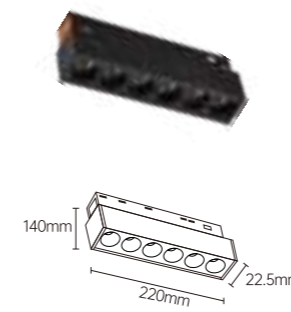

HTSA02 MAGNETIC LIGHT GRILLE

Body Color

Model No.	W	V	lm	LxHxØ [mm] LxWxH [mm] ØxH [mm]			
OS21032	12W	DC48V	1000lm	220x22.5x43mm	Aluminum+PC	Track	30

Materials of Housing: **Aluminum**
Materials of Optics: **PMMA**