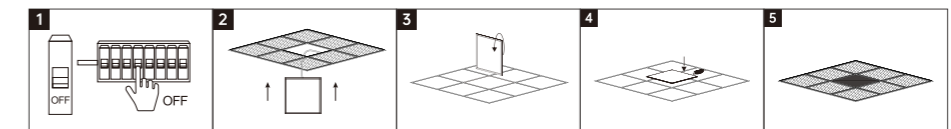

INSTALLATION DIAGRAM

1. Cut off the electricity
2. Pass the panel light through the ceiling.
3. Removing the luminaire from a suspended ceiling grid.
4. Aligning the site of panel light and ceiling board and finish the installation.
5. LED panel installed.