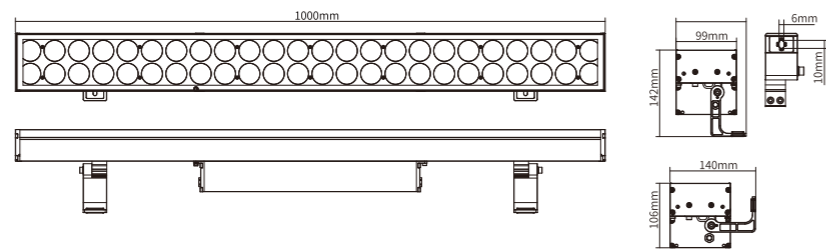

DIMENSIONS(mm)