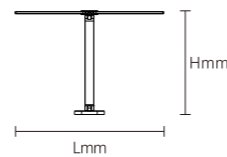

LED TABLE LIGHT

Model No.	DIMMABLE	W	V	lm	LxHxØ [mm] LxWxH [mm] ØxH [mm]	Material	Notes

OS40067	Stepless dim	8W	AC220-240V	300lm	251x120x740mm	ABS+ silicone	/

RSP12

Model No.	DIMMABLE	W	V	lm	LxHxØ [mm] LxWxH [mm] ØxH [mm]	Material	Notes

OS40068	Stepless dim	10W	AC220-240V	500lm	648x114x393mm	ABS + AL alloy	/

LED TABLE LIGHT

Model No.	DIMMABLE	W	V	lm	LxHxØ [mm] LxWxH [mm] ØxH [mm]	Material	Notes

OS40069	Three-level dim	4W	AC220-240V	150lm	75x75x170mm	ABS+ silicone	/

Model No.	DIMMABLE	W	V	lm	LxHxØ [mm] LxWxH [mm] ØxH [mm]	Material	Notes

OS40070	Five-level dim	12W	AC220-240V	350lm	345X180X400mm	ABS + AL alloy	/