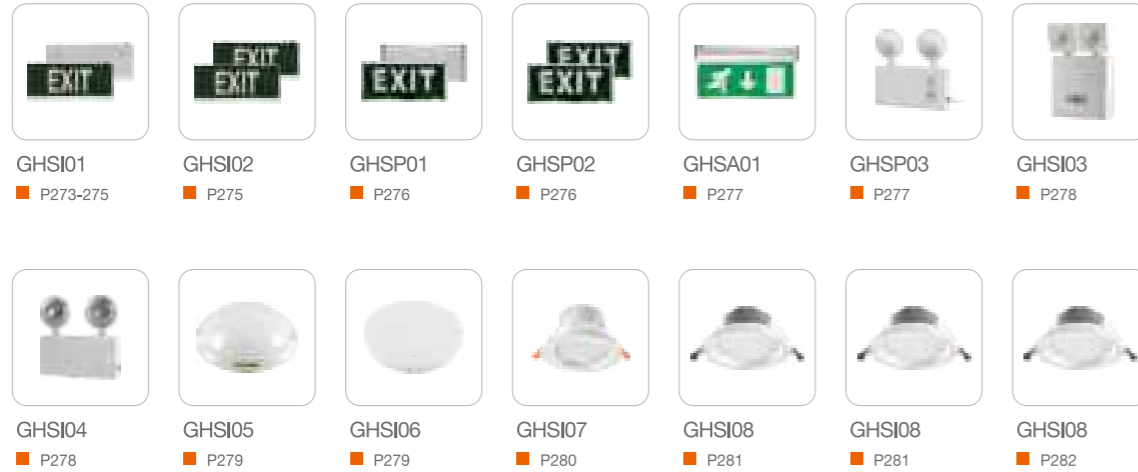

LED STRIPS / STRIP LIGHT&POWER SUPPLY

P259-272

LSP01
P259-261

LSP04
P261

LSP02
P262

LSP02
P263

LSP02
P264

LSP02
P265-266

LSP02
P267-268

LSP02
P269-270

LSP04
P271-272

CONTENTS

POWER THROUGH LIGHT

LUMINARIES / FIRE EMERGENCY LIGHT

P273-282

LUMINARIES / LED FLOODLIGHT