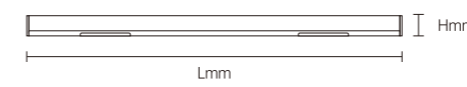

Model No.	W	V	lm	LxHxØ [mm] LxWxH [mm] ØxH [mm]			
OS17014	60W	AC220-240V	6000lm	1200x58x32mm	Aluminum+PC	Surface mounted	20
OS17015	80W	AC220-240V	8000lm	1200x58x32mm	Aluminum+PC	Surface mounted	20