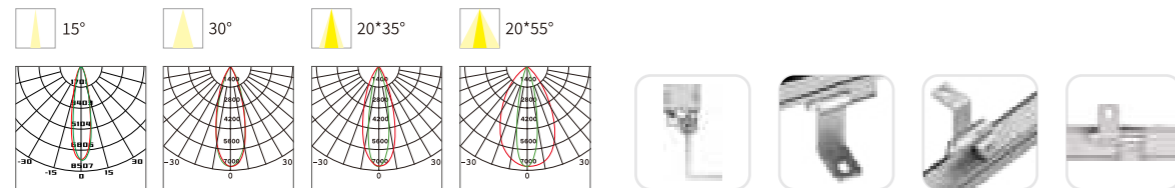

LINEAR WALL WASHER

LSSA01

DIMENSIONS(mm)

Model No.	W	V	lm	LxHx∅ [mm] LxWxH [mm] ∅xH [mm]	Material	Installation	Notes
OS71003	36W	DC24V	2880lm	1000x38x88mm	Aluminum	Fixed installation	/

COMPREHENSIVE DESIGN WITH DETAILED CONTROL