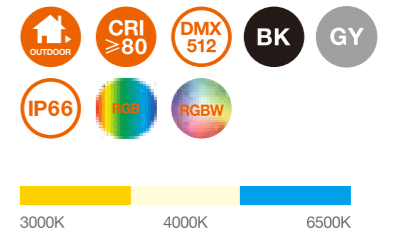

LINEAR WALL WASHER

LSSA01

DIMENSIONS(mm)

Model No.	W	V	lm	LxHx∅ [mm] LxWxH [mm] ∅xH [mm]	Material	Installation	Notes
OS71003	36W	DC24V	2880lm	1000x38x88mm	Aluminum	Fixed installation	/

COMPREHENSIVE DESIGN WITH DETAILED CONTROL