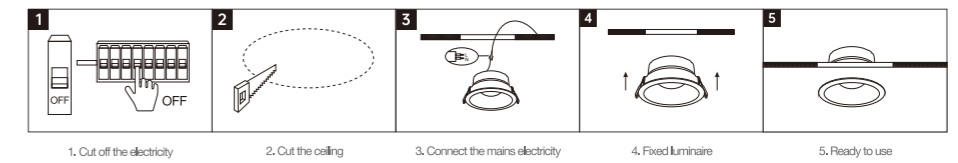

INSTALLATION DIAGRAM

LED DOWNLIGHT

XZSP04

Product Features

- Intelligent light control can automatically identify day and night.
- When the luminance is greater than 10 lux, the light will not turn on.
- When the luminance is lower than 10 lux, the induction function will be activated.
- After a person leaves the sensing range, the light will remain on for 30 seconds, providing user-friendly lighting.
- It has a long sensing distance, and the light will turn on when within a sensing radius of 3 meters.
- There is no stroboscopic effect, which protects eyesight, perfectly presenting the color and luster of the subject.