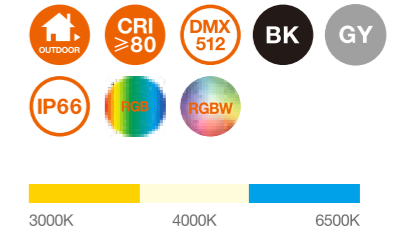

LINEAR WALL WASHER

LSSA02

DIMENSIONS(mm)

Model No.	W	V	lm	LxHx Ø [mm] LxWxH [mm] ØxH [mm]	Material	Installation

OS71007	96W	DC24V/AC220-240V	7680lm	1000x142x99mm	Aluminum	Fixed installation /

LINEAR WALL WASHER

LSSA02

DIMENSIONS(mm)

Model No.	W	V	lm	LxHx Ø [mm] LxWxH [mm] ØxH [mm]	Material	Installation

OS71008	130W	DC24V/AC220-240V	12000lm	1000x142x99mm	Aluminum	Fixed installation /