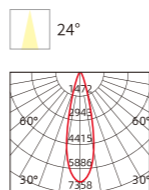

Materials of Housing: Aluminum
Materials of Optics: PC

HTSA02 MAGNETIC LIGHT GRILLE CAN BE ADJUSTED

Body Color

Model No.	W	V	lm	LxHxØ [mm] LxWxH [mm] ØxH [mm]			
OS21034	12W	DC48V	1100lm	222x22.5x43mm	Aluminum+PC	Track	30