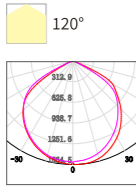

Model No.	W	V	lm	LxHxØ [mm] LxWxH [mm] ØxH [mm]	Material	Installation
OS78003	30W	AC220-240V	2400lm	Φ160x3000mm	Aluminum	Fixed installation /