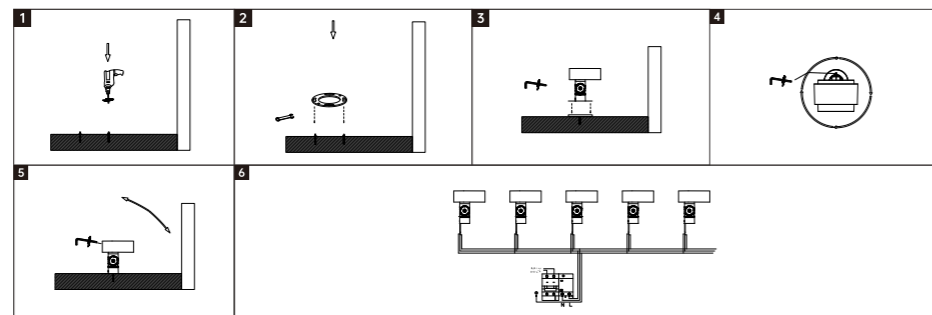

INSTALLATION DIAGRAM