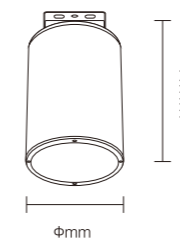

LED SURFACE DOWNLIGHT

XZSA11

Frame Color

Waterproof
Materials of Housing: **Aluminum**
Materials of Optics: **PC**

Model No.	W	V	lm	LxHxØ [mm] LxWxH [mm] ØxH [mm]			
OS12164	10W	AC220-240V	800lm	100x100x96mm	Aluminum + PC	Surface	18
OS12165	24W	AC220-240V	1920lm	130x130x121mm	Aluminum + PC	Surface	12
OS12166	30W	AC220-240V	2400lm	150x150x136mm	Aluminum + PC	Surface	12
OS12167	40W	AC220-240V	3200lm	170x170x156mm	Aluminum + PC	Surface	8

INSTALLATION DIAGRAM

LED SURFACE DOWNLIGHT

XZSA14

Frame Color

Materials of Housing: **Aluminum**
Materials of Optics: **Aluminum**

Model No.	W	V	lm	LxHxØ [mm] LxWxH [mm] ØxH [mm]			
OS12187	30W	AC220-240V	2700lm	Φ115x160mm	Aluminum	surface-mounted	20
OS12188	60W	AC220-240V	5400lm	Φ140x180mm	Aluminum	surface-mounted	10
OS12189	100W	AC220-240V	9000lm	Φ168x230mm	Aluminum	surface-mounted	6
OS12190	150W	AC220-240V	13500lm	Φ190x260mm	Aluminum	surface-mounted	6

INSTALLATION DIAGRAM