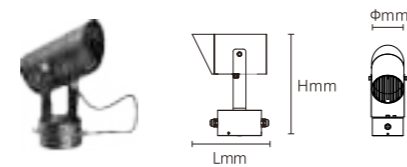

Model No.	W	V	lm	LxHxØ [mm] LxWxH [mm] ØxH [mm]	Material	Installation	Quantity
OS75072	20W	AC220-240V	1400lm	Φ 90x105x267mm	Aluminum	Fixed installation	1

INSTALLATION DIAGRAM

SPOT LIGHT

BHSA07

Model No.	W	V	lm	LxHxØ [mm] LxWxH [mm] ØxH [mm]	Material	Installation	Quantity
OS75080	10W	AC220-240V	800lm	75x120x162mm	Aluminum	Fixed installation	1

Model No.	W	V	lm	LxHxØ [mm] LxWxH [mm] ØxH [mm]	Material	Installation	Quantity
OS75081	15W	AC220-240V	1200lm	96x153x183mm	Aluminum	Fixed installation	1