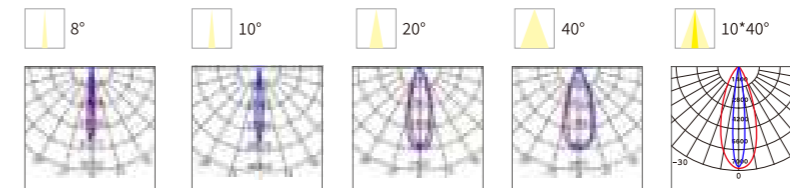

LINEAR WALL WASHER

LSSA02

DIMENSIONS(mm)

Model No.	W	V	lm	LxHx∅ [mm] LxWxH [mm] ∅xH [mm]	Material	Installation	
OS71006	72W	DC24V/AC220-240V	5760lm	1000x132x73mm	Aluminum	Fixed installation	/

LINEAR WALL WASHER