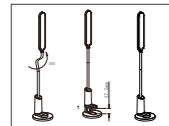

LED TABLE LIGHT

RSP11

Model No.	DIMMABLE	W	V	lm	LxHxØ [mm] LxWxH [mm] ØxH [mm]	Material	Notes
-----------	----------	---	---	----	--------------------------------------	----------	-------

OS40067	Stepless dim	8W	AC220-240V	300lm	251x120x740mm	ABS+ silicone	/
---------	--------------	----	------------	-------	---------------	---------------	---