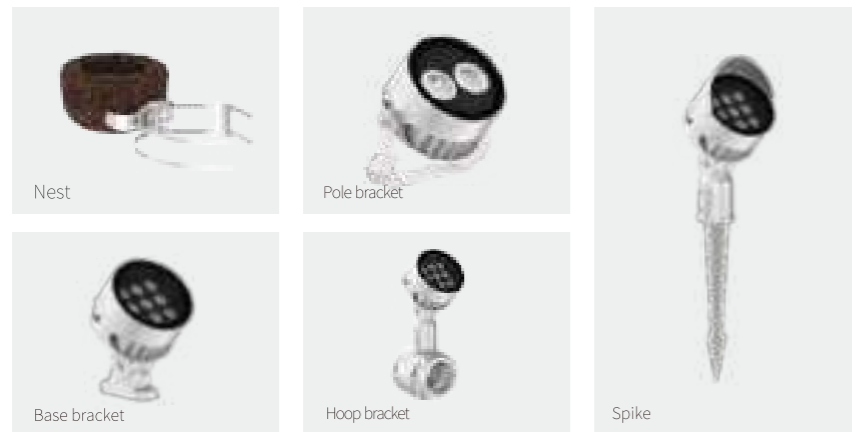

SPOT LIGHT

Product Features

- Mounting bracket is marked with engraved scales, ensuring easy adjustment;
- 5mm high transparent tempered glass with high strength and good light transmittance;
- Optional louvers ensure comfortable anti-glare effect;
- Range of accessories to fit different project needs.

Usage Scenarios

- Sculptures
- Walls
- fences
- Plants