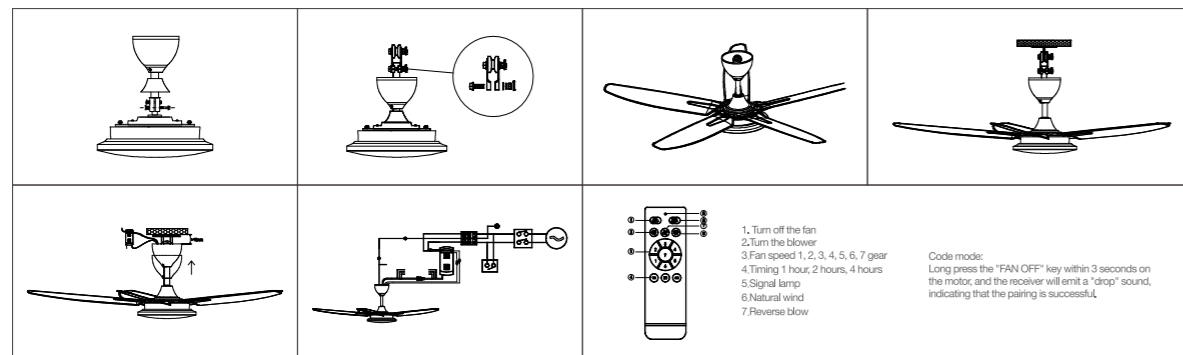

INSTALLATION DIAGRAM