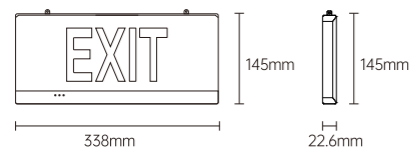

GHSI02

Green light wave length 520-53nm

Model No.: OS23004
Power: 1W
Battery: Ni-Cd 1.2V;
Input voltage: AC220V-240V/50Hz ;
Charging time: 24 hours,
Emergency time: 120mins;
Material: PC+ABS+Glass;
Installation: suspending mounted;
Emergency surface brightness: 50 -300cd/m²;
Working mode: Maintained;
Control type: Non-centralized control.
PCS/CTN: 20