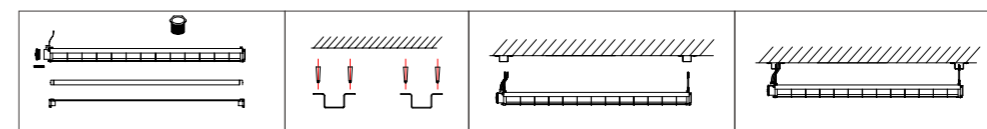

GLSA10

6500K

Model No.	LED EXPLOSION PROOF HOUSING	LxHxØ [mm] LxWxH [mm] ØxH [mm]	Die-cast aluminum	Wall / Ceiling
OS40243	T8 lamp holder	1270x140x85mm	Die-cast aluminum	Wall / Ceiling /

INSTALLATION DIAGRAM