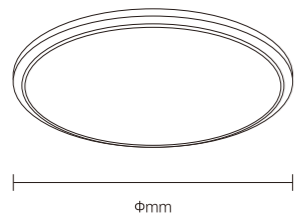

ULTRA-THINCEILING LIGHT

SZSP13

Body Color

Materials of Housing: PC
Materials of Optics: PS

Model No.	W	V	lm	LxHxØ [mm] LxWxH [mm] ØxH [mm]	Material	Finish	Depth
OS18024	12W	AC220-240V	1200lm	Φ180x17mm	PC	Surface	48
OS18025	18W	AC220-240V	1800lm	Φ218x17mm	PC	Surface	40
OS18026	24W	AC220-240V	2400lm	Φ300x17mm	PC	Surface	20
OS18027	30W	AC220-240V	3000lm	Φ380x17mm	PC	Surface	16