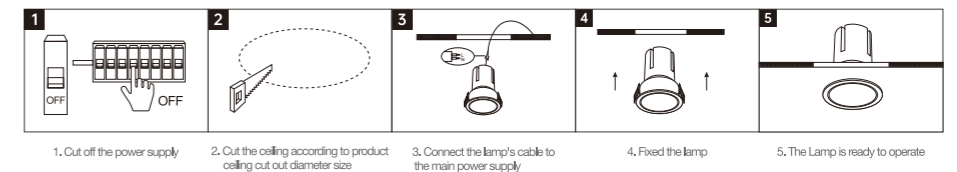

INSTALLATION DIAGRAM