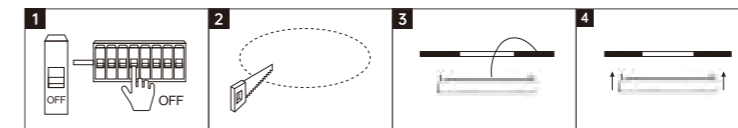

INSTALLATION DIAGRAM

1. Out of the electricity
2. Mark and create mounting holes in the ceiling corresponding to the product dimensions
3. Connect the cables to the mains electricity
4. Securely mount the luminaire