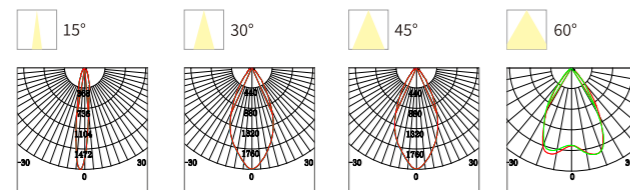

OUTDOOR SPOT LIGHT

Circular Pattern

FZSA01

Model No.	W	V	lm	LxHxØ [mm] LxWxH [mm] ØxH [mm]	Material	Notes
OS75100	2W	DC24V	160lm	80x72x98mm	Aluminum	Fixed installation /
OS75101	4W	DC24V	320lm	80x72x98mm	Aluminum	Fixed installation /
OS75102	6W	DC24V	480lm	80x72x98mm	Aluminum	Fixed installation /