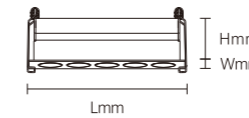

LINEAR GRILLE SPOTLIGHT

SSA02

Frame Color

WH

Materials of Housing: Aluminum
Materials of Optics: PC

Model No.	W	V	lm		LxHxØ [mm] LxWxH [mm] ØxH [mm]			
OS19002	10W	AC170-277V	550lm	160x60mm	166x64x44.5mm	Aluminum	Recessed	36

SSA02

Frame Color

WH

Materials of Housing: Aluminum
Materials of Optics: PC

Model No.	W	V	lm		LxHxØ [mm] LxWxH [mm] ØxH [mm]			
OS19003	20W	AC170-277V	1100lm	295x60mm	302x64x44.5mm	Aluminum	Recessed	24

INSTALLATION DIAGRAM

1. Cut off the electricity
2. Mark and create mounting holes in the ceiling corresponding to the product dimensions
3. Connect the cables to the mains electricity
4. Securely mount the luminaire

LINEAR GRILLE SPOTLIGHT

SSA03

Frame Color

WH

Materials of Housing: Aluminum
Materials of Optics: PC

Model No.	W	V	lm		LxHxØ [mm] LxWxH [mm] ØxH [mm]			
OS19004	10W	AC170-277V	400lm	118x26mm	124x30x42mm	Aluminum	Recessed	40

SSA03

Frame Color

WH

Materials of Housing: Aluminum
Materials of Optics: PC

Model No.	W	V	lm		LxHxØ [mm] LxWxH [mm] ØxH [mm]			
OS19005	20W	AC170-277V	800lm	234x26mm	236x30x42mm	Aluminum	Recessed	32

INSTALLATION DIAGRAM

1. Cut off the electricity
2. Mark and create mounting holes in the ceiling corresponding to the product dimensions
3. Connect the cables to the mains electricity
4. Securely mount the luminaire