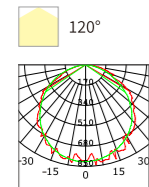

Model No.	W	V	lm		LxHx∅ [mm] LxWxH [mm] ∅xH [mm]			
OS40246	10W-80W	DC12-36V/AC200-250V	1400lm-11200lm(±5%)	/	709x138x99mm	Aluminum	surface/pendant/pole	/
OS40246	10W-80W	DC12-36V/AC200-250V	1400lm-11200lm(±5%)	/	1009x138x99mm	Aluminum	surface/pendant/pole	/
OS40246	10W-80W	DC12-36V/AC200-250V	1400lm-11200lm(±5%)	/	1309x138x99mm	Aluminum	surface/pendant/pole	/