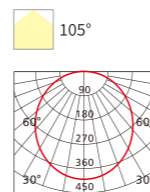

INSTALLATION DIAGRAM

LED DOWNLIGHT

XZSP02

Frame Color

Materials of Housing: PP
Materials of Optics: PP

Model No.	W	V	lm	Beam Angle [mm]	LxHxΦ [mm] LxWxH [mm] ΦxH [mm]	Material	Installation	Quantity
OS12005	4W	AC220-240V	240lm	Φ75mm	Φ88x43mm	PP	Recessed	100
OS12006	8W	AC220-240V	600lm	Φ95mm	Φ109x50mm	PP	Recessed	60
OS12007	12W	AC220-240V	900lm	Φ125mm	Φ137x55mm	PP	Recessed	40
OS12008	15W	AC220-240V	1125lm	Φ155mm	Φ164x55mm	PP	Recessed	40