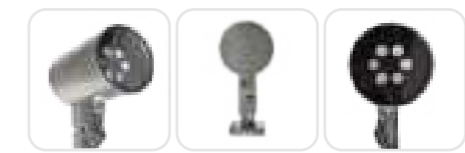

BHSA07

Model No.	W	V	lm	LxHxØ [mm] LxWxH [mm] ØxH [mm]	Material	Installation	Quantity
OS75080	10W	AC220-240V	800lm	75x120x162mm	Aluminum	Fixed installation	1