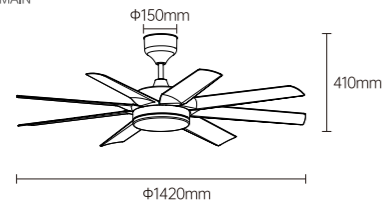

INSTALLATION DIAGRAM

INSTALLATION DIAGRAM

LED FAN LIGHT

YZSP09

Body Color

BLADE MAIN

Model No.: OS22013
 Product size: 56 inch
 Fan leaves: 8-leaf-ABS
 Electrical machinery: 45W-low voltage DC
 Lamp: 36W
 Control mode: Wireless IR Remote Controller
 Function: Forward and reverse rotation with 14gears (Forward rotation with 7 gears and reverse rotation with 7 gears), max rotation speed 190rpm
 Installation method: Lifting hook, hanging rod 250mm
 Packing method: Color box, with 1 unit in each box