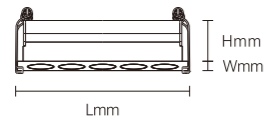

LINEAR GRILLE SPOTLIGHT

SSA04

Frame Color

Materials of Housing: Aluminum
Materials of Optics: PC

Model No.	W	V	lm		LxHxØ [mm] LxWxH [mm] ØxH [mm]			
OS19006	10W	AC170-277V	400lm	15°	149x37x53mm	Aluminum	Recessed	48

SSA04

Frame Color

Materials of Housing: Aluminum
Materials of Optics: PC

Model No.	W	V	lm		LxHxØ [mm] LxWxH [mm] ØxH [mm]			
OS19007	20W	AC170-277V	800lm	15°	284x37x53mm	Aluminum	Recessed	24

INSTALLATION DIAGRAM

1. Cut off the electricity
2. Mark and create mounting holes in the ceiling corresponding to the product dimensions
3. Connect the cables to the mains electricity
4. Securely mount the luminaire

LINEAR GRILLE SPOTLIGHT

SSA05

Frame Color

Materials of Housing: Aluminum
Materials of Optics: PC

Model No.	W	V	lm		LxHxØ [mm] LxWxH [mm] ØxH [mm]			
OS19008	10W	AC170-277V	550lm	15°	148x36x64mm	Aluminum	Surface	30

SSA05

Frame Color

Materials of Housing: Aluminum
Materials of Optics: PC

Model No.	W	V	lm		LxHxØ [mm] LxWxH [mm] ØxH [mm]			
OS19009	20W	AC170-277V	1100lm	15°	287x36x64mm	Aluminum	Surface	24

INSTALLATION DIAGRAM

1. Cut off the electricity
2. Mark and create mounting holes in the ceiling corresponding to the product dimensions
3. Connect the cables to the mains electricity
4. Securely mount the luminaire