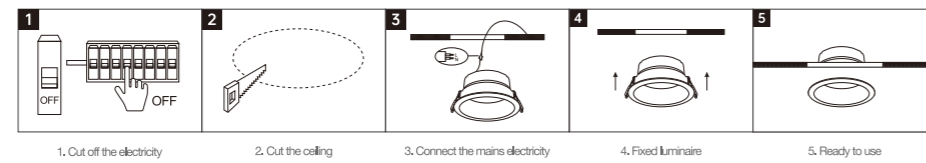

INSTALLATION DIAGRAM