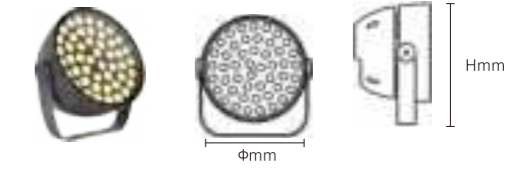

Model No.	W	V	lm	LxHxØ [mm] LxWxH [mm] ØxH [mm]	Material	Installation	Icons
OS75019	48W	DC24V/AC220-240V	3840lm	Φ220x150mm	Aluminum	Fixed installation /	
OS75020	60W	DC24V/AC220-240V	4800lm	Φ220x150mm	Aluminum	Fixed installation /	