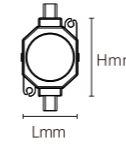

POINT LIGHT

YTSP01

Model No.	W	V	lm	LxHxØ [mm] LxWxH [mm] ØxH [mm]			
OS74001	0.72W	DC12V	21lm	Φ30mm	ABS+Polycarbonate	Fixed installation	1

Model No.	W	V	lm	LxHxØ [mm] LxWxH [mm] ØxH [mm]			
OS74002	1.44W	DC24V	42lm	Φ40mm	ABS+Polycarbonate	Fixed installation	1

Model No.	W	V	lm	LxHxØ [mm] LxWxH [mm] ØxH [mm]			
OS74003	1.44W	DC24V	42lm	Φ40mm	ABS+Polycarbonate	Fixed installation	1

INSTALLATION DIAGRAM

POINT LIGHT

YTSP02

Model No.	W	V	lm	LxHxØ [mm] LxWxH [mm] ØxH [mm]			
OS75004	0.72W	DC24V	21lm	30x35mm	ABS+Polycarbonate	Fixed installation	1

Model No.	W	V	lm	LxHxØ [mm] LxWxH [mm] ØxH [mm]			
OS75005	1.44W	DC24V	42lm	40x45mm	ABS+Polycarbonate	Fixed installation	1

Model No.	W	V	lm	LxHxØ [mm] LxWxH [mm] ØxH [mm]			
OS75006	1.44W	DC24V	42lm	50x55mm	ABS+Polycarbonate	Fixed installation	1

Model No.	W	V	lm	LxHxØ [mm] LxWxH [mm] ØxH [mm]			
OS75007	2.88W	DC24V	84lm	60x65mm	ABS+Polycarbonate	Fixed installation	1

INSTALLATION DIAGRAM