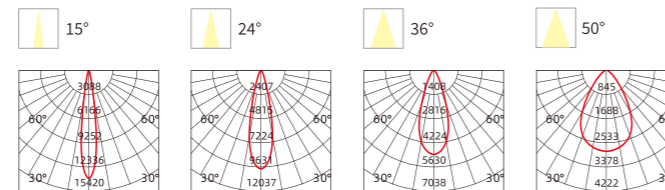

INSTALLATION DIAGRAM

LED SPOTLIGHT

TSA19

Frame Color

Materials of Housing: **Aluminum**
Materials of Optics: **PC**

Model No.	W	V	lm	Beam Angle (°)	LxHxØ [mm] LxWxH [mm] ØxH [mm]	Material	Mounting	Qty
OS13225	15W	AC220-240V	1050lm	15°	84x84x60mm	Aluminum + PC	Recessed	36
OS13226	20W	AC220-240V	1400lm	24°	105x105x70mm	Aluminum + PC	Recessed	36
OS13227	30W	AC220-240V	2100lm	36°	129x129x80mm	Aluminum + PC	Recessed	18
OS13228	40W	AC220-240V	2800lm	50°	148x148x90mm	Aluminum + PC	Recessed	12