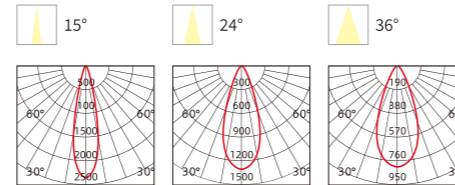

LINEAR GRILLE SPOTLIGHT

SSA04

Frame Color

Materials of Housing: Aluminum
Materials of Optics: PC

Model No.	W	V	lm		LxHxØ [mm] LxWxH [mm] ØxH [mm]			
OS19006	10W	AC170-277V	400lm	15°	149x37x53mm	Aluminum	Recessed	48

SSA04

Frame Color

Materials of Housing: Aluminum
Materials of Optics: PC

Model No.	W	V	lm		LxHxØ [mm] LxWxH [mm] ØxH [mm]			
OS19007	20W	AC170-277V	800lm	15°	284x37x53mm	Aluminum	Recessed	24

INSTALLATION DIAGRAM

1. Cut off the electricity
2. Mark and create mounting holes in the ceiling corresponding to the product dimensions
3. Connect the cables to the mains electricity
4. Securely mount the luminaire

LINEAR GRILLE SPOTLIGHT

SSA05

Frame Color

Materials of Housing: Aluminum
Materials of Optics: PC

Model No.	W	V	lm		LxHxØ [mm] LxWxH [mm] ØxH [mm]			
OS19008	10W	AC170-277V	550lm	15°	148x36x64mm	Aluminum	Surface	30

SSA05

Frame Color

Materials of Housing: Aluminum
Materials of Optics: PC

Model No.	W	V	lm		LxHxØ [mm] LxWxH [mm] ØxH [mm]			
OS19009	20W	AC170-277V	1100lm	15°	287x36x64mm	Aluminum	Surface	24

INSTALLATION DIAGRAM

1. Cut off the electricity
2. Mark and create mounting holes in the ceiling corresponding to the product dimensions
3. Connect the cables to the mains electricity
4. Securely mount the luminaire