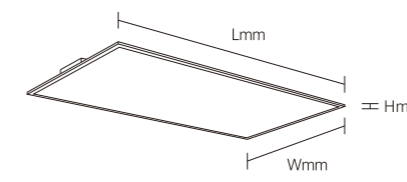

LED PANEL LIGHT

PGSA02

Body Color

Materials of Housing: **Aluminum**
Materials of Optics: **PMMA**

120°

Model No.	W	V	lm	Beam Angle (°)	LxHxØ [mm] LxWxH [mm] ØxH [mm]	Material	Installation	Quantity
OS15007	36W	AC220-240V	3780lm	/	1200x300x10mm	Aluminum	surface	8
OS15008	36W	AC220-240V	3780lm	/	600x600x10mm	Aluminum	surface	8
OS15009	36W	AC220-240V	3420lm	/	900x300x10mm	Aluminum	surface	8
OS15010	24W	AC220-240V	2280lm	/	600x300x10mm	Aluminum	surface	8

INSTALLATION DIAGRAM

1. Cut off the electricity
2. Align brackets with marked positions on ceiling and secure with expansion screws
3. Thread power cable through bracket hole, connect to driver
4. Fix the lamp body with screws and then turn on the power

LED PANEL LIGHT

PGSA03

Body Color

Materials of Housing: **Aluminum**
Materials of Optics: **PMMA**

110°

Model No.	W	V	lm	Beam Angle (°)	LxHxØ [mm] LxWxH [mm] ØxH [mm]	Material	Installation	Quantity
OS15011-200lm/w	18W	AC220-240V	3600lm	/	595x595x35mm	Aluminum	Recessed	6
OS15012-180lm/w	18W	AC220-240V	3240lm	/	595x595x35mm	Aluminum	Recessed	6
OS15013-180lm/w	18W	AC220-240V	3240lm	/	1195x295x35mm	Aluminum	Recessed	6
OS15014-180lm/w	36W	AC220-240V	6480lm	/	1195x595x35mm	Aluminum	Recessed	4
OS15015-160lm/w	20W	AC220-240V	3200lm	/	595x595x35mm	Aluminum	Recessed	6
OS15016-160lm/w	20W	AC220-240V	3200lm	/	1195x295x35mm	Aluminum	Recessed	6
OS15017-160lm/w	36W	AC220-240V	5760lm	/	1195x595x35mm	Aluminum	Recessed	4

INSTALLATION DIAGRAM

1. Cut off the electricity
2. Pass the panel light through the ceiling.
3. Removing the luminaire from a suspended ceiling grid.
4. Aligning the site of panel light and ceiling board and finish the installation.
5. LED panel installed.