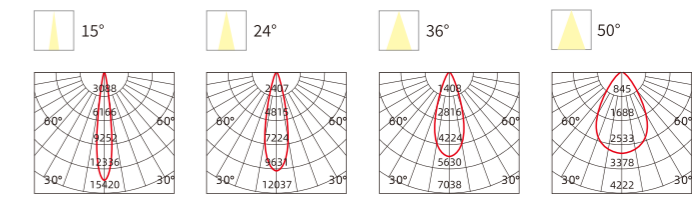

TSA19

Frame Color

Materials of Housing: **Aluminum**
Materials of Optics: **PC**

Model No.	W	V	lm	Beam Angle (°)	LxHxØ [mm] LxWxH [mm] ØxH [mm]	Material	Mounting	Qty
OS13219	15W	AC220-240V	1050lm	φ75mm	φ85x54mm	Aluminum + PC	Recessed	36
OS13220	20W	AC220-240V	1400lm	φ95mm	φ105x65mm	Aluminum + PC	Recessed	36
OS13221	30W	AC220-240V	2100lm	φ115mm	φ131x75mm	Aluminum + PC	Recessed	18
OS13222	35W	AC220-240V	2450lm	φ135mm	φ150x80mm	Aluminum + PC	Recessed	12
OS13223	40W	AC220-240V	2800lm	φ175mm	φ191x95mm	Aluminum + PC	Recessed	8
OS13224	50W	AC220-240V	3500lm	φ200mm	φ215x105mm	Aluminum + PC	Recessed	8