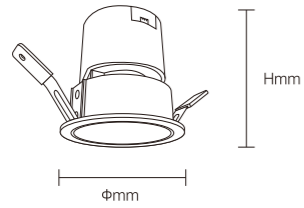

TSA17

Frame Color

Materials of Housing: **Aluminum**
Materials of Optics: **PC**

Model No.	W	V	lm		LxHxΦ [mm] LxWxH [mm] ΦxH [mm]			
OS13230	12W	AC220-240V	840lm		Φ88x85mm	Aluminum	Recessed	60