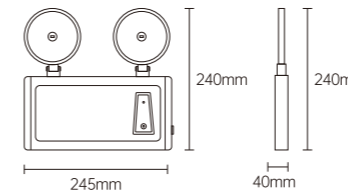

GHSI03

6500K

Model No.: OS23007
Power: LED 2pcs.3V/0.5W/5730;
Battery: Ni-Cd 1.2V;
Input voltage: AC220V-240V/50Hz ;
Recharging time: 24 hours;
Emergency time: 120mins;
Material: metal+ABS;
Emergency lumen: 55lm(±5%);
Working mode: non-maintained;
Installation: wall mounted;
Working mode: Non-Maintained;
Control type: Non-centralized control.
PCS/CTN: 30