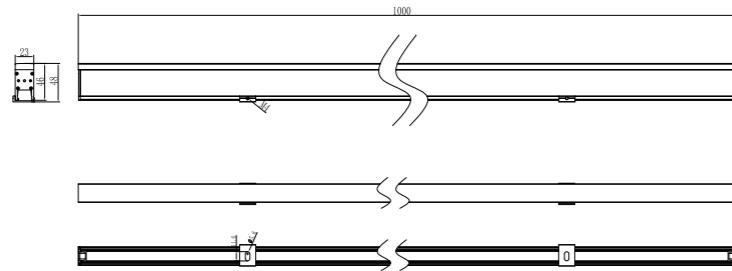

LINEAR LIGHT

JSSA02

DIMENSIONS(mm)

Model No.	W	V	lm	LxHx∅ [mm] LxWxH [mm] ∅xH [mm]	Material	Installation
OS72002	12W	DC24V	260lm	1000x48x23mm	Aluminum+PMMA	Fixed installation /

INSTALLATION DIAGRAM

LINEAR LIGHT

JSSA03

DIMENSIONS(mm)

Model No.	W	V	lm	LxHx∅ [mm] LxWxH [mm] ∅xH [mm]	Material	Installation
OS72003	12W	DC24V	480lm	1000x34x22mm	Aluminum+Glass	Fixed installation /