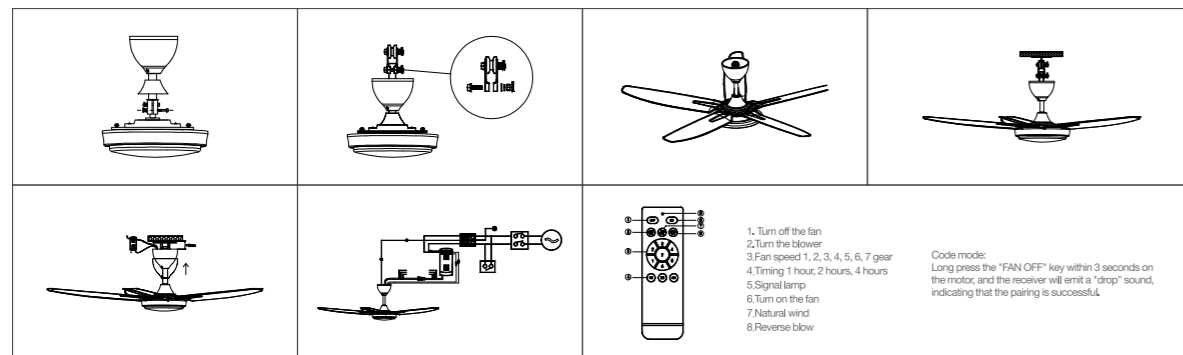

LED FAN LIGHT

YZSP08

Body Color

BLADE MAIN

Model No.: OS22011
Product size: 52 inch
Fan leaves: 3-leaf-ABS
Electrical machinery: 45W-low voltage DC
Lamp: 18W
Control mode: Wireless IR Remote Controller
Function: Forward and reverse rotation with 14gears (Forward rotation with 7 gears and reverse rotation with 7 gears), max rotation speed 135rpm
Installation method: Lifting hook, hanging rod 250mm
PCS/CTN: 1

YZSP07

Body Color

BLADE MAIN

Model No.: OS22010
Product size: 52 inch
Fan leaves: 5-leaf-ABS
Electrical machinery: 40W-low voltage DC
Lamp: 24W
Control mode: Wireless IR Remote Controller
Function: Forward and reverse rotation with 14gears (Forward rotation with 7 gears and reverse rotation with 7 gears), max rotation speed 220rpm
Installation method: Lifting hook, hanging rod 250mm
PCS/CTN: 1

YZSP08

Body Color

BLADE MAIN

Model No.: OS22012
Product size: 52 inch
Fan leaves: 3-leaf-ABS
Electrical machinery: 45W-low voltage DC
Lamp: 18W
Control mode: Wireless IR Remote Controller
Function: Forward and reverse rotation with 14gears (Forward rotation with 7 gears and reverse rotation with 7 gears), max rotation speed 135rpm
Installation method: Lifting hook, hanging rod 250mm
PCS/CTN: 1

INSTALLATION DIAGRAM