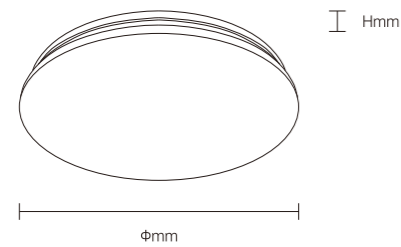

Model No.	W	V	lm	LxHxØ [mm] LxWxH [mm] ØxH [mm]			
OS18031	12W	AC110-240V	960lm	Φ260x60mm	Steel + PVC	Surface mounted	20
OS18032	18W	AC110-240V	1440lm	Φ330x65mm	Steel + PVC	Surface mounted	10
OS18033	24W	AC110-240V	1920lm	Φ380x65mm	Steel + PVC	Surface mounted	10