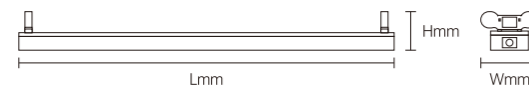

Model No.	V	LxHxØ [mm] LxWxH [mm] ØxH [mm]			
OS17025	AC220-240V	1230x70x58mm	Steel	Surface mounted	16
OS17025	AC220-240V	623x70x58mm	Steel	Surface mounted	16