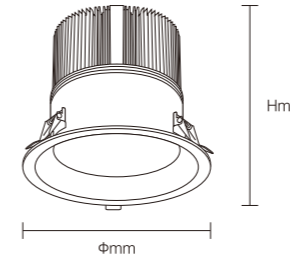

INSTALLATION DIAGRAM

LED SPOTLIGHT

TSA13

Frame Color

Materials of Housing: **Aluminum**
Materials of Optics: **PC**

Model No.	W	V	lm	Beam Angle (°)	LxHxØ [mm] LxWxH [mm] ØxH [mm]	Material	Mounting	Qty
OS13171	80W	AC220-240V	7200lm	36°	Φ175mm Φ190x155mm	Aluminum + PC	Recessed	6
OS13172	100W	AC220-240V	9000lm	60°	Φ205mm Φ230x145mm	Aluminum + PC	Recessed	6