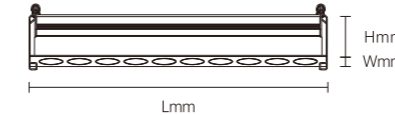

Materials of Housing: Aluminum
Materials of Optics: PC

Model No.	W	V	lm		LxHxØ [mm] LxWxH [mm] ØxH [mm]			
OS19005	20W	AC170-277V	800lm	234x26mm	236x30x42mm	Aluminum	Recessed	32