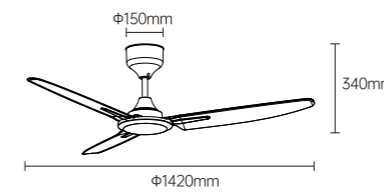

YZSP02

IP20

Body Color

WG WH

BLADE MAIN

Model No.: LV11005

Product size: 56 inch

Fan leaves: 3-leaf-ABS, wood grain

Electrical machinery: 40W-low voltage DC

Lamp: No

Control mode: Wireless IR Remote Controller

Function: Forward and reverse rotation with 14 gears (Forward rotation with 7 gears and reverse rotation with 7 gears), max rotation speed 245rpm

Installation method: Lifting hook, hanging rod 250mm

PCS/CTN: 2