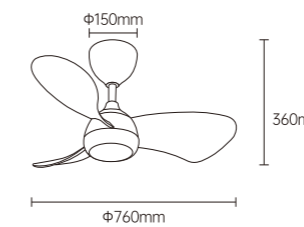

LED FAN LIGHT

YZSP03

Body Color

Model No.: OS22001
Product size: 56 inch
Fan leaves: 5-leaf-ABS
Electrical machinery: 40W-low voltage DC
Lamp: 24W
Control mode: Wireless IR Remote Controller
Function: Forward and reverse rotation with 14 gears (Forward rotation with 7 gears and reverse rotation with 7 gears), max rotation speed 220rpm
Installation method: Lifting hook, hanging rod 250mm
PCS/CTN: 2

LED FAN LIGHT

YZSP03

Body Color

Model No.: OS22002
Product size: 56 inch
Fan leaves: 5-leaf-ABS
Electrical machinery: 40W-low voltage DC
Lamp: 36W
Control mode: Wireless IR Remote Controller
Function: Forward and reverse rotation with 14 gears (Forward rotation with 7 gears and reverse rotation with 7 gears), max rotation speed 220rpm
Installation method: Lifting hook, hanging rod 250mm
PCS/CTN: 2

YZSP03

Body Color

Model No.: OS22003
Product size: 56 inch
Fan leaves: 5-leaf-ABS
Electrical machinery: 40W-low voltage DC
Lamp: 24W
Control mode: Wireless IR Remote Controller
Function: Forward and reverse rotation with 14 gears (Forward rotation with 7 gears and reverse rotation with 7 gears), max rotation speed 220rpm
Installation method: Lifting hook, hanging rod 250mm
PCS/CTN: 2

YZSP04

Body Color

Model No.: OS22004
Product size: 30 inch
Fan leaves: 3-leaf-ABS
Electrical machinery: 36W-low voltage DC
Lamp: 12W
Control mode: Wireless IR Remote Controller
Function: Forward and reverse rotation with 14 gears (Forward rotation with 7 gears and reverse rotation with 7 gears), max rotation speed 300rpm
Installation method: Lifting hook, hanging rod 250mm
PCS/CTN: 2

INSTALLATION DIAGRAM

INSTALLATION DIAGRAM