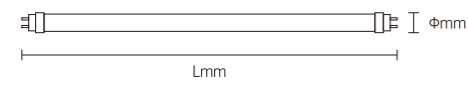

Model No.	POWER FACTOR	W	lm	V	LxHxΦ [mm] LxWxH [mm] ΦxH [mm]	Material	Configuration	Quantity
OS16001	0.5	10W	1100lm	AC170-277V	604xφ28mm	Glass + Alum cap	Single/Double ended	30
OS16002	0.5	22W	2300lm	AC170-277V	1213xφ28mm	Glass + Alum cap	Single/Double ended	30
OS16003	0.5	28W	2900lm	AC170-277V	1213xφ28mm	Glass + Alum cap	Single/Double ended	30