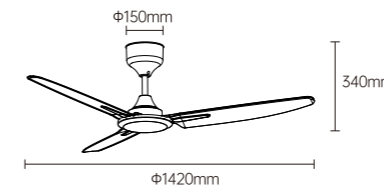

IP20

Body Color

WH WH

BLADE MAIN

Model No.: LV11004

Product size: 56 inch

Fan leaves: 3-leaf-ABS

Electrical machinery: 40W-low voltage DC

Lamp: No

Control mode: Wireless IR Remote Controller

Function: Forward and reverse rotation with 14 gears (Forward rotation with 7 gears and reverse rotation with 7 gears), max rotation speed 245rpm

Installation method: Lifting hook, hanging rod 250mm

PCS/CTN: 2