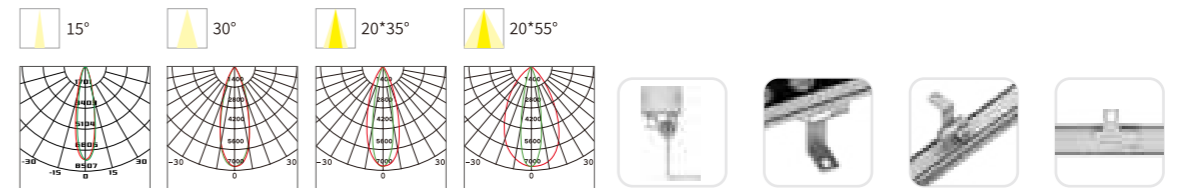

LINEAR WALL WASHER

LSSA01

DIMENSIONS(mm)

Model No.	W	V	lm	LxHx∅ [mm] LxWxH [mm] ∅xH [mm]	Material	Installation	Notes
OS71003	36W	DC24V	2880lm	1000x38x88mm	Aluminum	Fixed installation	/

COMPREHENSIVE DESIGN WITH DETAILED CONTROL