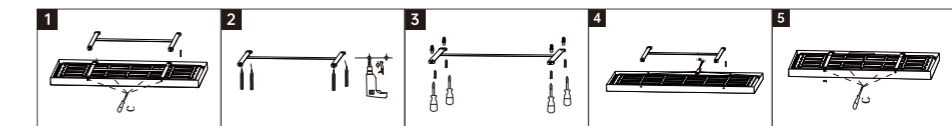

INSTALLATION DIAGRAM