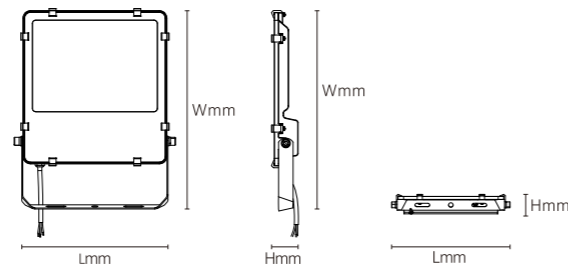

LED SOLAR FLOODLIGHT

FXSA02

Model No.	W	Photovoltaic panel	Photovoltaic panel size (LxWxH)	V	lm	LxHxØ [mm] LxWxH [mm] ØxH [mm]	Material	Mounting	Notes
OS40133	3W	10W/6V	350x235x17mm	DC3.2V	450lm	155x189x48mm	Die-cast aluminum	Hanging mounting	/
OS40134	5W	10W/6V	350x235x17mm	DC3.2V	720lm	155x189x48mm	Die-cast aluminum	Hanging mounting	/
OS40135	9W	18W/6V	350x350x17mm	DC3.2V	1350lm	217x270x48mm	Die-cast aluminum	Hanging mounting	/
OS40136	12W	25W/6V	350x450x17mm	DC3.2V	1800lm	217x270x48mm	Die-cast aluminum	Hanging mounting	/
OS40137	15W	25W/6V	350x450x17mm	DC3.2V	2250lm	217x270x48mm	Die-cast aluminum	Hanging mounting	/

INSTALLATION DIAGRAM

LED SOLAR FLOODLIGHT

FXSA04

Model No.	W	Photovoltaic panel	Photovoltaic panel size (LxWxH)	V	lm	LxHxØ [mm] LxWxH [mm] ØxH [mm]	Material	Mounting	Notes
OS40141	60W	5W/6V	270x180x15mm	DC3.2V	600lm	172x250x46mm	PC	Fixed installation	/
OS40142	100W	8W/6V	350x235x15mm	DC3.2V	900lm	215x305x46mm	PC	Fixed installation	/
OS40143	150W	12W/6V	290x350x15mm	DC3.2V	1050lm	215x305x46mm	PC	Fixed installation	/
OS40143	200W	15W/6V	350x350x15mm	DC3.2V	1350lm	245x340x54mm	PC	Fixed installation	/

110°

INSTALLATION DIAGRAM