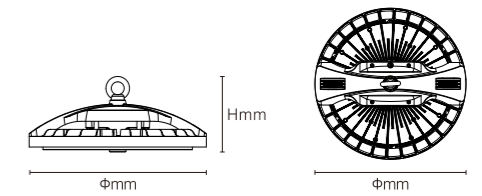

HIGHBAY

Unique Appearance Design

- Reliable & high efficacy highbay luminaires
- Available in 100W, 150W, 200W & 240W
- Luminous efficacy: 150lm/W
- Tough & heavy duty thanks to the die-casting aluminium housing
- Tempered glass cover, helps to ensure the stability of product performance
- Long-lasting and durable highbay luminaires for industrial use in large areas
- Range of accessories to fit different project needs

LED HIGHBAY

STSA02

6500K

Model No.	W	V	lm		LxHxØ [mm] LxWxH [mm] ØxH [mm]		
OS40167	100W	AC120-277V	15000lm	/	Φ240x168mm	Die-cast aluminum	Bracket/Chain/Hanging rod /
OS40168	150W	AC120-277V	22500lm	/	Φ290x170mm	Die-cast aluminum	Bracket/Chain/Hanging rod /
OS40169	200W	AC120-277V	30000lm	/	Φ330x176mm	Die-cast aluminum	Bracket/Chain/Hanging rod /
OS40170	240W	AC120-277V	36000lm	/	Φ330x176mm	Die-cast aluminum	Bracket/Chain/Hanging rod /

INSTALLATION DIAGRAM