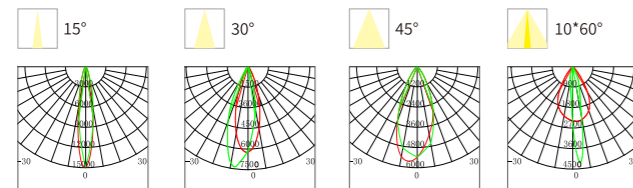

YHSA02

DIMENSIONS

Model No.	W	V	lm	LxHxØ [mm] LxWxH [mm] ØxH [mm]	Nozzle hole			
OS73011	18W	DC24V	720lm	1000x75x90mm	Φ 80mm	Aluminum+Stainless steel	/	/
OS73012	24W	DC24V	960lm	1000x75x90mm	Φ 80mm	Aluminum+Stainless steel	/	/