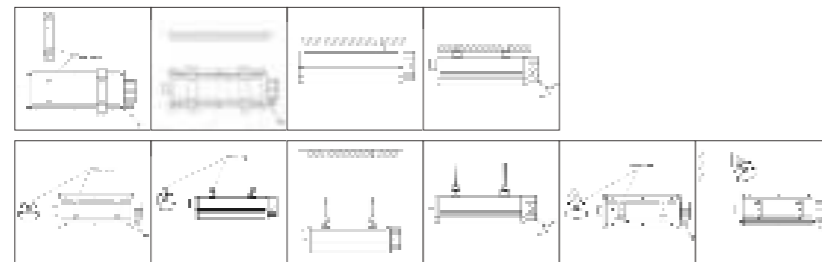

INSTALLATION DIAGRAM