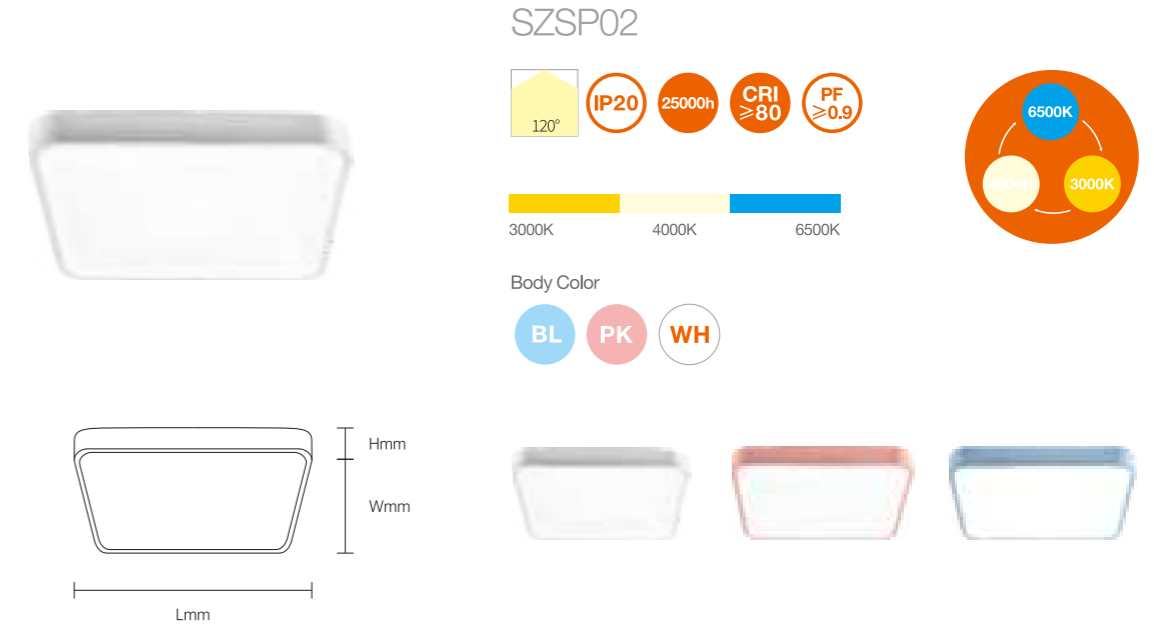

LED CEILING LIGHT

Materials of Housing: **Aluminum**
Materials of Optics: **PS**

Model No.	W	V	lm	LxHx∅ [mm] LxWxH [mm] ∅xH [mm]			
OS18068	40W	AC220-240V	2400lm	350x350x65mm	Aluminum+PS	Surface	4
OS18070	60W	AC220-240V	3600lm	450x450x65mm	Aluminum+PS	Surface	4