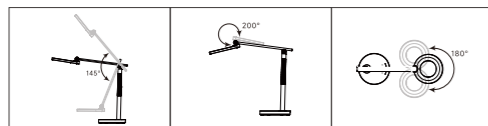

Model No.	DIMMABLE	W	V	lm	LxHx∅ [mm] LxWxH [mm] ∅xH [mm]	Material	Notes

OS40058   Sliding stepless dim   12W   AC220-240V   800lm   528x190x463mm   ABS+Iron+Aluminum   /