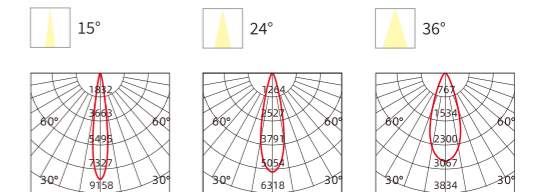

LED SPOTLIGHT

TSA06

Frame Color

Waterproof
Materials of Housing: Aluminum
Materials of Optics: PC

Model No.	W	V	lm	Beam Angle	LxHxØ [mm] LxWxH [mm] ØxH [mm]	Material	Mounting	Beam Spread
OS13036	7W	AC220-240V	455lm	Φ56mm	Φ65x92mm	Aluminum	Recessed	36
OS13037	12W	AC220-240V	840lm	Φ76mm	Φ85x98mm	Aluminum	Recessed	36
OS13038	18W	AC220-240V	1350lm	Φ96mm	Φ105x113mm	Aluminum	Recessed	24

INSTALLATION DIAGRAM

LED SPOTLIGHT

TSA07

Frame Color

Materials of Housing: Aluminum
Materials of Optics: PC

Model No.	W	V	lm	Beam Angle	LxHxØ [mm] LxWxH [mm] ØxH [mm]	Material	Mounting	Beam Spread
OS13039	7W	AC220-240V	455lm	Φ55mm	Φ62x84mm	Aluminum	Recessed	36
OS13040	12W	AC220-240V	840lm	Φ76mm	Φ84x106mm	Aluminum	Recessed	36
OS13041	20W	AC220-240V	1500lm	Φ95mm	Φ110x127mm	Aluminum	Recessed	24

INSTALLATION DIAGRAM