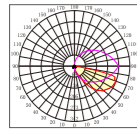

Model No.

W

V

lm

LxHxØ [mm]
LxWxH [mm]
ØxH [mm]

OS77026

4W

AC220-240V

250lm

125x32mm

Aluminum

Fixed installation /

90°