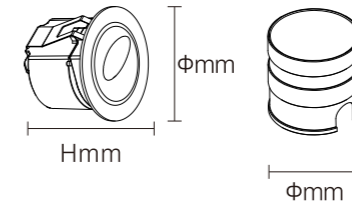

OUTDOOR WALL LIGHT

ZRSA14

Model No.	W	V	lm	LxHxΦ [mm] LxWxH [mm] ΦxH [mm]	Material	Installation

OS77019   18W   AC220-240V   720lm   96x200x78mm   Aluminum   Fixed installation   /

120°

INSTALLATION DIAGRAM

STEP LIGHT

ZRSA15

Model No.	W	V	lm	Beam Angle	LxHxΦ [mm] LxWxH [mm] ΦxH [mm]	Material	Installation

OS77020   3W   AC220-240V   65lm   40°   Φ66mm   Φ75x59mm   Aluminum   Fixed installation   /

40°

ZRSA16

Model No.	W	V	lm	Beam Angle	LxHxΦ [mm] LxWxH [mm] ΦxH [mm]	Material	Installation

OS77021   3W   AC220-240V   65lm   40°   Φ66mm   75x75x59mm   Aluminum   Fixed installation   /

40°