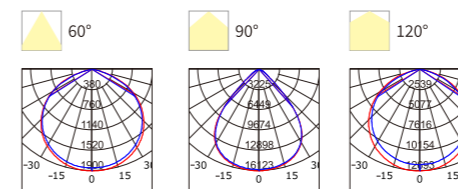

LED FLOODLIGHT

XFSA01

6500K

Body Color

Model No.	W	V	lm		LxHxØ [mm] LxWxH [mm] ØxH [mm]			
Os40098	50W	AC100-277V	6500lm	/	281x211x45mm	Die-cast aluminum	Bracket	/
Os40099	100W	AC100-277V	13000lm	/	356x252x50mm	Die-cast aluminum	Bracket	/
Os40100	150W	AC100-277V	19500lm	/	400x322x53mm	Die-cast aluminum	Bracket	/
Os40101	200W	AC100-277V	26000lm	/	457x361x54mm	Die-cast aluminum	Bracket	/
Os40102	300W	AC100-277V	39000lm	/	460x414x66mm	Die-cast aluminum	Bracket	/
Os40103	400W	AC100-277V	52000lm	/	469x481x66mm	Die-cast aluminum	Bracket	/