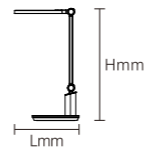

LED FLOOR LIGHT

BSI01

Model No.	DIMMABLE	W	V	lm	LxHxØ [mm] LxWxH [mm] ØxH [mm]	Material	Icons

OS40061	Remote control dim touch panel dim	24W	AC220-240V	1100lm	250X250X1748mm	ABS+Iron+Aluminum	/

RSP06

Model No.	DIMMABLE	W	V	lm	LxHxØ [mm] LxWxH [mm] ØxH [mm]	Material	Icons

OS40062	Stepless dim	18W	AC220-240V	650lm	205x283x483mm	ABS + glass + AL alloy	/