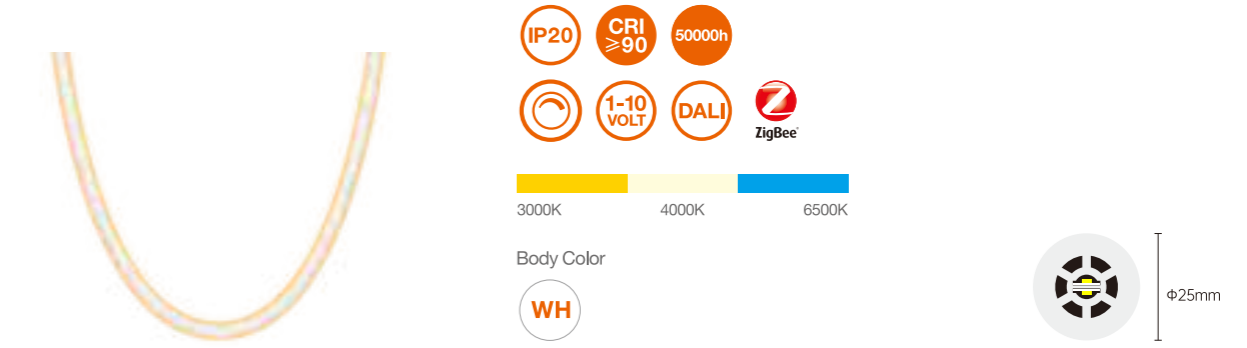

HTSA01 SUSPENSION WIRE-SMILE

Model No.	W	V	lm	LxHx∅ [mm] LxWxH [mm] ∅xH [mm]	Material	Mounting	Quantity
OS21014	18W/m	DC24V	900lm	∅25x1000mm	Gas-phase silica gel	Track	12