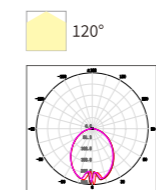

Model No.	W	V	lm	LxHxØ [mm] LxWxH [mm] ØxH [mm]	Material	Installation
OS78112	10W	AC220-240V	540lm	φ180x600mm	Aluminum	Fixed installation /