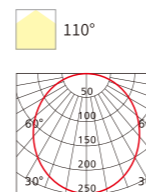

LED DOWNLIGHT

XZSP07

IP20
30000h
CRI ≥ 90
PF ≥ 0.5
PF ≥ 0.9

Frame Color

Materials of Housing: PP+PA
Materials of Optics: PS

Model No.	W	V	lm		LxHxΦ [mm] LxWxH [mm] ΦxH [mm]			
OS12051	9W	AC220-240V	900lm	Φ125mm	Φ145x9mm	PP+PA	Recessed	60
OS12052	12W	AC220-240V	1200lm	Φ145mm	Φ170x9mm	PP+PA	Recessed	60
OS12053	18W	AC220-240V	1800lm	Φ175mm	Φ200x9mm	PP+PA	Recessed	40

INSTALLATION DIAGRAM