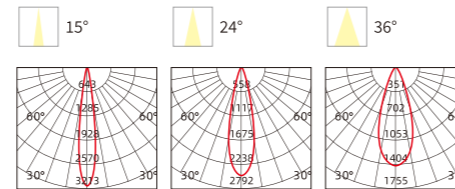

LINEAR GRILLE SPOTLIGHT

SSA02

Frame Color

WH

Materials of Housing: Aluminum
Materials of Optics: PC

Model No.	W	V	lm		LxHxØ [mm] LxWxH [mm] ØxH [mm]			
OS19002	10W	AC170-277V	550lm	160x60mm	166x64x44.5mm	Aluminum	Recessed	36

SSA02

Frame Color

WH

Materials of Housing: Aluminum
Materials of Optics: PC

Model No.	W	V	lm		LxHxØ [mm] LxWxH [mm] ØxH [mm]			
OS19003	20W	AC170-277V	1100lm	295x60mm	302x64x44.5mm	Aluminum	Recessed	24

INSTALLATION DIAGRAM

1. Cut off the electricity
2. Mark and create mounting holes in the ceiling corresponding to the product dimensions
3. Connect the cables to the mains electricity
4. Securely mount the luminaire

LINEAR GRILLE SPOTLIGHT

SSA03

Frame Color

WH

Materials of Housing: Aluminum
Materials of Optics: PC

Model No.	W	V	lm		LxHxØ [mm] LxWxH [mm] ØxH [mm]			
OS19004	10W	AC170-277V	400lm	118x26mm	124x30x42mm	Aluminum	Recessed	40

SSA03

Frame Color

WH

Materials of Housing: Aluminum
Materials of Optics: PC

Model No.	W	V	lm		LxHxØ [mm] LxWxH [mm] ØxH [mm]			
OS19005	20W	AC170-277V	800lm	234x26mm	236x30x42mm	Aluminum	Recessed	32

INSTALLATION DIAGRAM

1. Cut off the electricity
2. Mark and create mounting holes in the ceiling corresponding to the product dimensions
3. Connect the cables to the mains electricity
4. Securely mount the luminaire