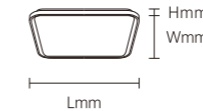

LED CEILING LIGHT

SZSP17

145° IP20 30000h CRI ≥80 PF ≥0.9

Body Color

Model No.	W	V	lm	LxHxΦ [mm] LxWxH [mm] ΦxH [mm]			

OS18057	36W	AC220-240V	2880lm	Φ500x80mm	Steel+PMMA+PS	Surface	6

LED CEILING LIGHT

SZSP06

145° IP20 30000h CRI ≥80 PF ≥0.9

Body Color

Model No.	W	V	lm	LxHxΦ [mm] LxWxH [mm] ΦxH [mm]			

OS18059	48W	AC220-240V	3100lm	Φ510x80mm	Steel+PMMA+PS	Surface mounted	4

SZSP06

145° IP20 30000h CRI ≥80 PF ≥0.9

Body Color

Model No.	W	V	lm	LxHxΦ [mm] LxWxH [mm] ΦxH [mm]			

OS18058	48W	AC220-240V	2900lm	505x505x80mm	Steel+PMMA+PS	Surface mounted	4

INSTALLATION DIAGRAM