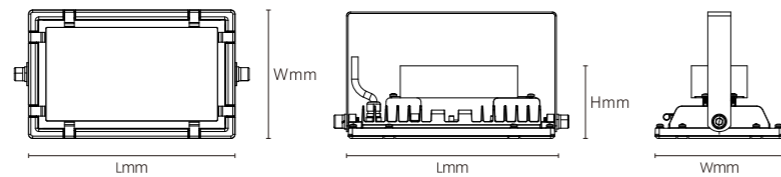

INSTALLATION DIAGRAM

LED FLOODLIGHT

XFS A02

6500K

Body Color

Model No.	W	V	lm		LxHxØ [mm] LxWxH [mm] ØxH [mm]			
OS40104	30W	AC100-277V	4500lm	/	223x106x115mm	Die-cast aluminum	Bracket / Ceiling	/
OS40105	40W	AC100-277V	6000lm	/	223x106x115mm	Die-cast aluminum	Bracket / Ceiling	/
OS40106	50W	AC100-277V	7500lm	/	273x106x119mm	Die-cast aluminum	Bracket / Ceiling	/
OS40107	60W	AC100-277V	9000lm	/	273x106x119mm	Die-cast aluminum	Bracket / Ceiling	/
OS40108	80W	AC100-277V	12000lm	/	286x156x154mm	Die-cast aluminum	Bracket / Ceiling	/
OS40109	100W	AC100-277V	15000lm	/	286x156x154mm	Die-cast aluminum	Bracket / Ceiling	/
OS40110	120W	AC100-277V	18000lm	/	286x156x154mm	Die-cast aluminum	Bracket / Ceiling	/
OS40111	150W	AC100-277V	22500lm	/	336x156x166mm	Die-cast aluminum	Bracket / Ceiling	/
OS40112	180W	AC100-277V	27000lm	/	386x156x176mm	Die-cast aluminum	Bracket / Ceiling	/
OS40113	200W	AC100-277V	30000lm	/	386x156x176mm	Die-cast aluminum	Bracket / Ceiling	/