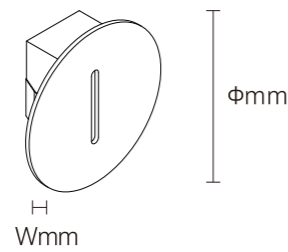

OS77024 3W AC220-240V 84lm 100x100mm 106x106x72mm Aluminum Fixed installation /

100°

ZRSA18

Model No.	W	V	lm		$L \times H \times \varnothing$ [mm]	$L \times W \times H$ [mm]	$\varnothing \times H$ [mm]			
-----------	---	---	----	--	--------------------------------------	----------------------------	-----------------------------	--	--	--