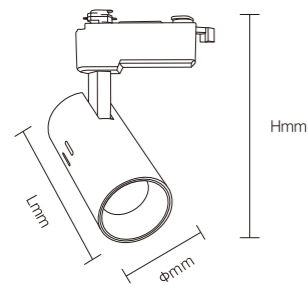

W TSA02

Body Color