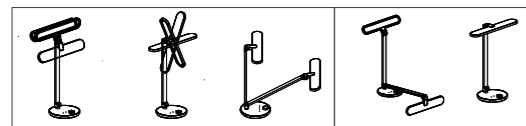

Model No.	DIMMABLE	W	V	lm	LxHxØ [mm] LxWxH [mm] ØxH [mm]	Material	Notes

OS40064 Knob stepless dim 18W AC220-240V 800lm 380x186x483mm ABS + AL alloy /