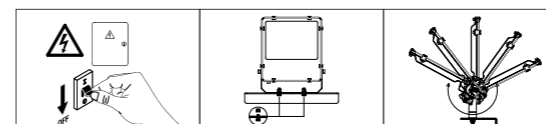

INSTALLATION DIAGRAM