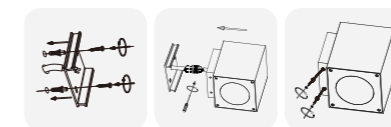

INSTALLATION DIAGRAM