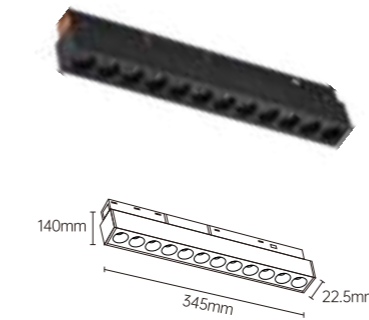

HTSA02 MAGNETIC LIGHT GRILLE

Body Color

Model No.	W	V	lm	LxHxØ [mm] LxWxH [mm] ØxH [mm]			
OS21033	18W	DC48V	1700lm	345x22.5x43mm	Aluminum+PC	Track	30

Materials of Housing: **Aluminum**
Materials of Optics: **PMMA**