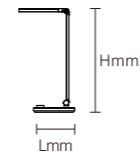

LED TABLE LIGHT

RSP07

Model No.	DIMMABLE	W	V	lm	LxHxØ [mm] LxWxH [mm] ØxH [mm]	Material	Notes

OS40063 Knob stepless dim 14W AC220-240V 900lm 252x186x487mm ABS + AL alloy /

RSP08

Model No.	DIMMABLE	W	V	lm	LxHxØ [mm] LxWxH [mm] ØxH [mm]	Material	Notes

OS40064 Knob stepless dim 18W AC220-240V 800lm 380x186x483mm ABS + AL alloy /

LED TABLE LIGHT

RSP09

Model No.	DIMMABLE	W	V	lm	LxHxØ [mm] LxWxH [mm] ØxH [mm]	Material	Notes

OS40065 Three-level dim 9W AC220-240V 400lm 428x70x544mm ABS+ silicone /

RSP10

Model No.	DIMMABLE	W	V	lm	LxHxØ [mm] LxWxH [mm] ØxH [mm]	Material	Notes

OS40066 Stepless dim 8W AC220-240V 300lm 150x120x660mm ABS+ silicone /