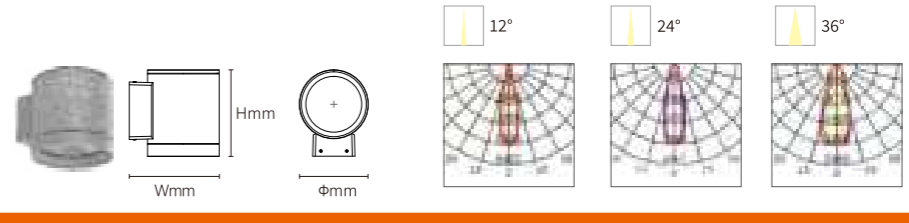

Model No.	W	V	lm	LxHxΦ [mm] LxWxH [mm] ΦxH [mm]	Material	Installation

OS77006   20W   AC220-240V   1600lm   Φ126x121x154mm   Aluminum   Fixed installation   /