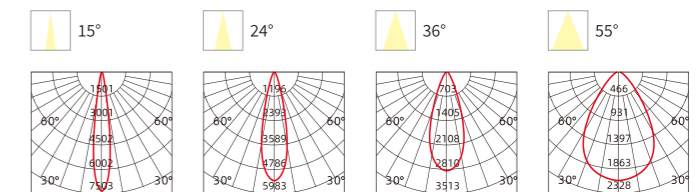

Frame Color

Materials of Housing: **Aluminum**
Materials of Optics: **PC**

Model No.	W	V	lm	Beam Angle (°)	LxHxΦ [mm] LxWxH [mm] ΦxH [mm]	Material	Installation	Quantity
OS13173	10W	AC220-240V	750lm	15°	Φ75mm Φ84.5x55.5mm	Aluminum + PC	Recessed	30
OS13180	18W	AC220-240V	1530lm	24°	Φ95mm Φ107x91mm	Aluminum + PC	Recessed	30