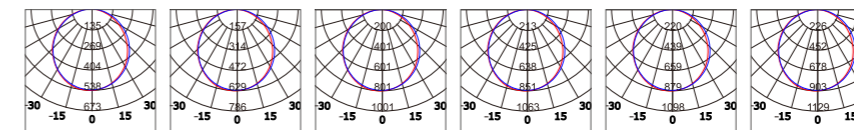

ZSI01

Model No.	W	V	lm	LxHx∅ [mm] LxWxH [mm] ∅xH [mm]			
OS20004	24W	AC220-240V	1680lm	1200x58x50mm	Coated Iron	Suspending	6
OS20005	24W	AC220-240V	1680lm	1200x78x50mm	Coated Iron	Suspending	6
OS20006	30W	AC220-240V	2400lm	1200x98x50mm	Coated Iron	Suspending	4
OS20007	35W	AC220-240V	2800lm	1200x120x60mm	Coated Iron	Suspending	4
OS20008	35W	AC220-240V	2800lm	1200x150x60mm	Coated Iron	Suspending	4
OS20009	35W	AC220-240V	2800lm	1200x200x60mm	Coated Iron	Suspending	4

120°