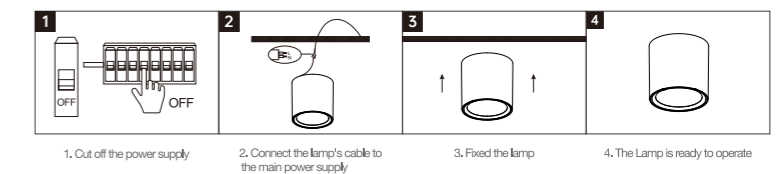

INSTALLATION DIAGRAM