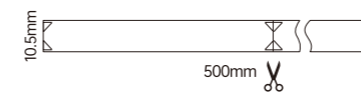

Model No.	LED CHIP	Lm/W	W	V	lm			
OS11013	288	70lm/w	8W/m	AC220-240V	550lm	PVC	Surface	100m/Roll