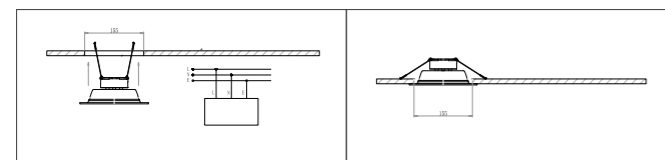

INSTALLATION DIAGRAM