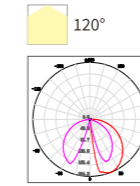

Model No.	W	V	lm	LxHxØ [mm] LxWxH [mm] ØxH [mm]	Material	Installation
OS78119	10W	AC220-240V	540lm	100x50x600mm	Aluminum	Fixed installation 1