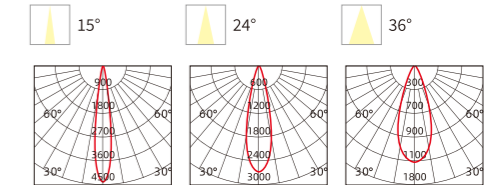

LINEAR GRILLE SPOTLIGHT

SSA04

Frame Color

Materials of Housing: Aluminum
Materials of Optics: PC

Model No.	W	V	lm		LxHxØ [mm] LxWxH [mm] ØxH [mm]			
OS19006	10W	AC170-277V	400lm	15°	149x37x53mm	Aluminum	Recessed	48

SSA04

Frame Color

Materials of Housing: Aluminum
Materials of Optics: PC

Model No.	W	V	lm		LxHxØ [mm] LxWxH [mm] ØxH [mm]			
OS19007	20W	AC170-277V	800lm	15°	284x37x53mm	Aluminum	Recessed	24

INSTALLATION DIAGRAM

1. Cut off the electricity
2. Mark and create mounting holes in the ceiling corresponding to the product dimensions
3. Connect the cables to the mains electricity
4. Securely mount the luminaire

LINEAR GRILLE SPOTLIGHT

SSA05

Frame Color

Materials of Housing: Aluminum
Materials of Optics: PC

Model No.	W	V	lm		LxHxØ [mm] LxWxH [mm] ØxH [mm]			
OS19008	10W	AC170-277V	550lm	15°	148x36x64mm	Aluminum	Surface	30

SSA05

Frame Color

Materials of Housing: Aluminum
Materials of Optics: PC

Model No.	W	V	lm		LxHxØ [mm] LxWxH [mm] ØxH [mm]			
OS19009	20W	AC170-277V	1100lm	15°	287x36x64mm	Aluminum	Surface	24

INSTALLATION DIAGRAM

1. Cut off the electricity
2. Mark and create mounting holes in the ceiling corresponding to the product dimensions
3. Connect the cables to the mains electricity
4. Securely mount the luminaire