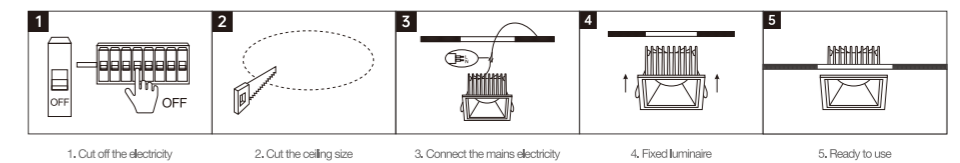

INSTALLATION DIAGRAM