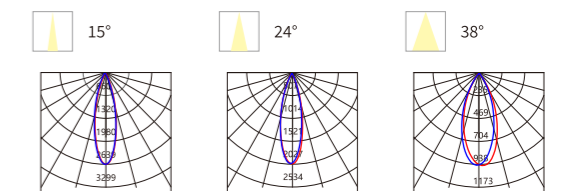

Model No.	W	V	lm	LxHxØ [mm] LxWxH [mm] ØxH [mm]	Aluminum alloy	Track	96
OS21004	5W	DC24V	350lm	Φ34x63mm	Aluminum alloy	Track	96
OS21005	7W	DC24V	490lm	Φ34x100mm	Aluminum alloy	Track	96
OS21006	12W	DC24V	840lm	Φ45x120mm	Aluminum alloy	Track	48