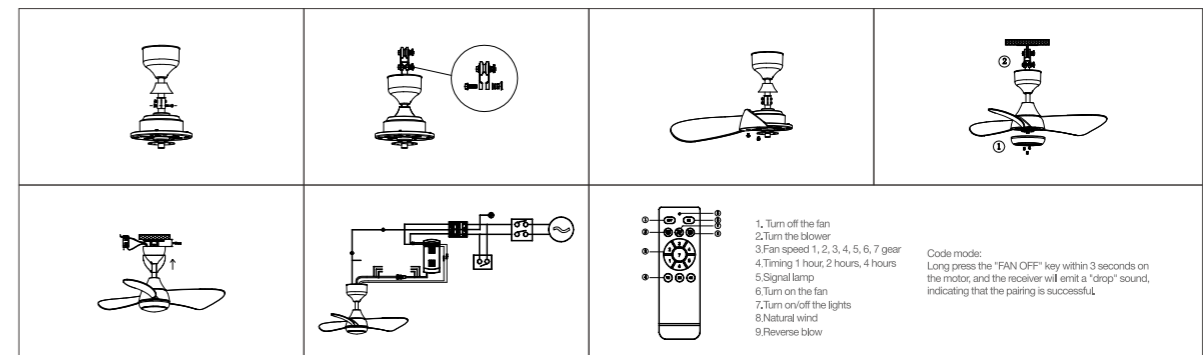

INSTALLATION DIAGRAM