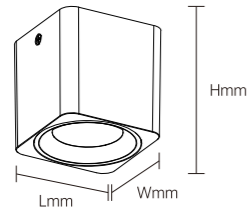

INSTALLATION DIAGRAM

LED SURFACE DOWNLIGHT

XZSA10

Frame Color

Materials of Housing: **Aluminum**
Materials of Optics: **Aluminum**

Model No.	W	V	PF	lm	LxHxΦ [mm] LxWxH [mm] ΦxH [mm]	Material	Beam Angle	Quantity
OS12156	10W	AC220-240V	≥0.5	800lm	72x72x75mm	Aluminum	Surface	36
OS12157	15W	AC220-240V	≥0.5	1200lm	90x90x90mm	Aluminum	Surface	24
OS12158	25W	AC220-240V	≥0.9	2000lm	111x111x110mm	Aluminum	Surface	18