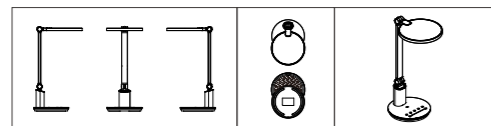

Model No.	DIMMABLE	W	V	lm	LxHxØ [mm] LxWxH [mm] ØxH [mm]	Material	Icons

OS40062	Stepless dim	18W	AC220-240V	650lm	205x283x483mm	ABS + glass + AL alloy	/