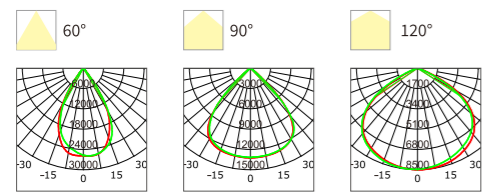

INSTALLATION DIAGRAM

LED STREET LIGHT

Product Features

Slim, aesthetical housing combined with dust-free design. High-grade aluminium housing ensures reliable operation. Precise lens design provides uniformity & less glare lighting.