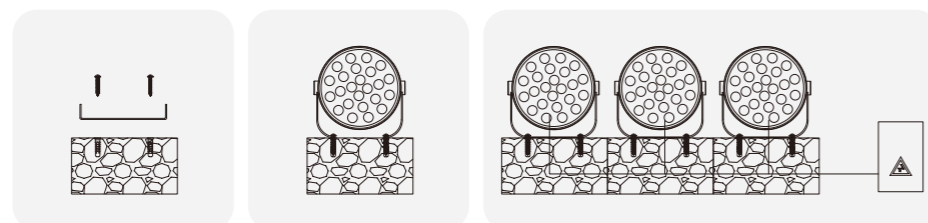

INSTALLATION DIAGRAM