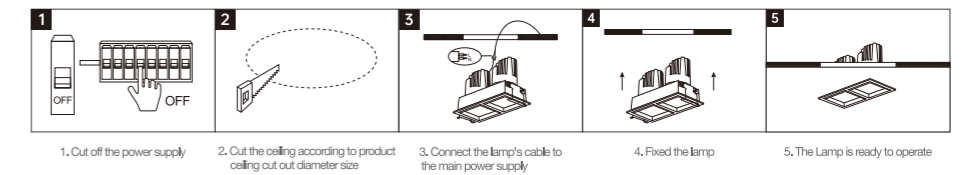

INSTALLATION DIAGRAM