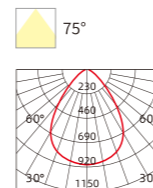

Materials of Housing: Aluminum
Materials of Optics: PMMA

Model No.	W	V	lm		LxHxØ [mm] LxWxH [mm] ØxH [mm]			
OS12102	5W	AC220-240V	400lm	75°	φ90x58mm	Aluminum + PMMA	Recessed	48
OS12103	7W	AC220-240V	560lm	75°	φ90x58mm	Aluminum + PMMA	Recessed	48
OS12104	9W	AC220-240V	720lm	75°	φ90x58mm	Aluminum + PMMA	Recessed	48
OS12105	12W	AC220-240V	960lm	75°	φ95mm	Aluminum + PMMA	Recessed	36
OS12106	15W	AC220-240V	1200lm	75°	φ95mm	Aluminum + PMMA	Recessed	36
OS12107	20W	AC220-240V	1600lm	75°	φ125mm	Aluminum + PMMA	Recessed	27
OS12108	24W	AC220-240V	1920lm	75°	φ125mm	Aluminum + PMMA	Recessed	27
OS12109	30W	AC220-240V	2400lm	75°	φ155mm	Aluminum + PMMA	Recessed	18
OS12110	35W	AC220-240V	2800lm	75°	φ155mm	Aluminum + PMMA	Recessed	18