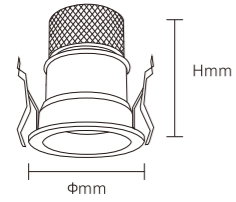

Materials of Housing: **Aluminum**
Materials of Optics: **PC**

Model No.	W	V	lm		LxHxØ [mm] LxWxH [mm] Ø xH [mm]			
OS13198	12W	AC220-240V	840lm	Φ65mm	Φ70x90mm	Aluminum	Recessed	32
OS13199	15W	AC220-240V	1050lm	Φ65mm	Φ70x98mm	Aluminum	Recessed	32
OS13200	18W	AC220-240V	1260lm	Φ65mm	Φ70x110mm	Aluminum	Recessed	32