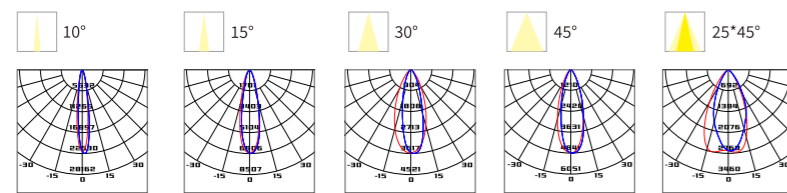

LINEAR WALL WASHER

LSSA03

DIMENSIONS(mm)

Model No.	W	V	lm	LxHx∅ [mm] LxWxH [mm] ∅xH [mm]	Material	Installation	Notes
OS71024	72W	DC24V	5040lm	1000x115x70mm	Aluminum	Fixed installation	/

LINEAR LIGHT

Product Features