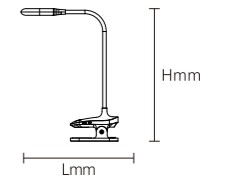

LED TABLE LIGHT

Model No.	DIMMABLE	W	V	lm	LxHxØ [mm] LxWxH [mm] ØxH [mm]	Material	Notes

OS40067	Stepless dim	8W	AC220-240V	300lm	251x120x740mm	ABS+ silicone	/

Model No.	DIMMABLE	W	V	lm	LxHxØ [mm] LxWxH [mm] ØxH [mm]	Material	Notes

OS40068	Stepless dim	10W	AC220-240V	500lm	648x114x393mm	ABS + AL alloy	/

LED TABLE LIGHT

RSP13

Model No.	DIMMABLE	W	V	lm	LxHxØ [mm] LxWxH [mm] ØxH [mm]	Material	Notes

OS40069	Three-level dim	4W	AC220-240V	150lm	75x75x170mm	ABS+ silicone	/

Model No.	DIMMABLE	W	V	lm	LxHxØ [mm] LxWxH [mm] ØxH [mm]	Material	Notes

OS40070	Five-level dim	12W	AC220-240V	350lm	345X180X400mm	ABS + AL alloy	/