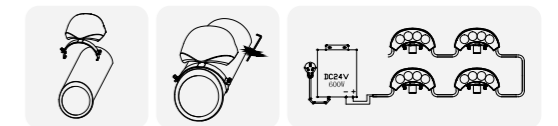

INSTALLATION DIAGRAM