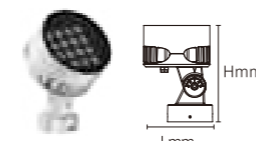

SPOT LIGHT

Product Features

- Mounting bracket is marked with engraved scales, ensuring easy adjustment;
- 5mm high transparent tempered glass with high strength and good light transmittance;
- Optional louvers ensure comfortable anti-glare effect;
- Range of accessories to fit different project needs.

Usage Scenarios

- Sculptures
- Walls
- fences
- Plants

SPOT LIGHT

BHSA01

Model No.	W	V	lm	LxHxØ [mm] LxWxH [mm] ØxH [mm]	Material	Installation	Qty
OS75001	18W	DC24V/AC220-240V	1080LM	φ140x195mm	Aluminum	Fixed installation	1
OS75002	24W	DC24V/AC220-240V	1440LM	φ140x195mm	Aluminum	Fixed installation	1

Model No.	W	V	lm	LxHxØ [mm] LxWxH [mm] ØxH [mm]	Material	Installation	Qty
OS75003	36W	DC24V/AC220-240V	2160LM	φ174x208mm	Aluminum	Fixed installation	1
OS75004	48W	DC24V/AC220-240V	2880LM	φ174x208mm	Aluminum	Fixed installation	1

INSTALLATION DIAGRAM