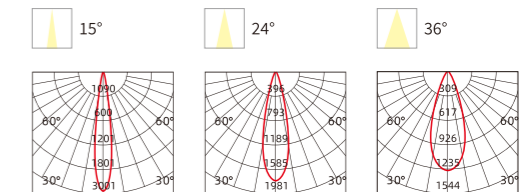

Frame Color

Materials of Housing: **Aluminum**
Materials of Optics: **PC**

Model No.	W	V	lm	Beam Angle (°)	LxHxφ [mm] LxWxH [mm] φxH [mm]	Material	Installation	Quantity
OS13052	8W	AC220-240V	640lm	φ55mm	φ62x80mm	Aluminum	Recessed	30
OS13087	12W	AC220-240V	960lm	φ75mm	φ83x93mm	Aluminum	Recessed	30