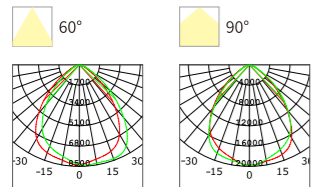

Model No.	W	V	lm		LxHxØ [mm] LxWxH [mm] ØxH [mm]			
OS40244	60W-400W	AC200-250V	8400lm-56000lm(±5%)	/	Φ 270x129mm	Aluminum	Wall / Ceiling	/
OS40244	60W-400W	AC200-250V	8400lm-56000lm(±5%)	/	Φ 370x200mm	Aluminum	Wall / Ceiling	/
OS40244	60W-400W	AC200-250V	8400lm-56000lm(±5%)	/	Φ 480x241mm	Aluminum	Wall / Ceiling	/