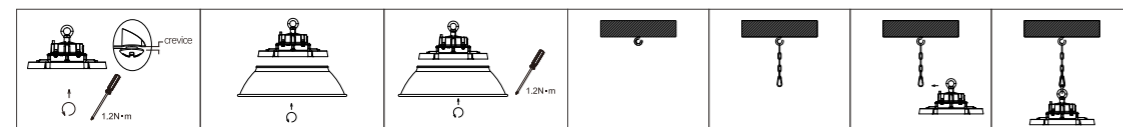

INSTALLATION DIAGRAM

HIGHBAY

- Durable die-cast housing & tempered glass construction
- Available in 100W, 150W, 200W, 250W & 300W
- Enhanced durability, with selectable beam angle 60°, 90°, 120° options
- Colour rendering: ≥80
- High power factor: PF≥0.90
- Luminous efficacy: 140lm/W and 160lm/W, two reliable options
- Refectors, refractors, mounting & sensor accessories for highbay