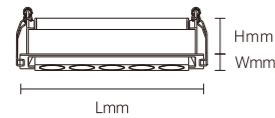

LINEAR GRILLE SPOTLIGHT

SSA02

Frame Color

WH

Materials of Housing: Aluminum
Materials of Optics: PC

Model No.	W	V	lm		LxHxØ [mm] LxWxH [mm] ØxH [mm]			
OS19002	10W	AC170-277V	550lm	160x60mm	166x64x44.5mm	Aluminum	Recessed	36

SSA02

Frame Color

WH

Materials of Housing: Aluminum
Materials of Optics: PC

Model No.	W	V	lm		LxHxØ [mm] LxWxH [mm] ØxH [mm]			
OS19003	20W	AC170-277V	1100lm	295x60mm	302x64x44.5mm	Aluminum	Recessed	24

INSTALLATION DIAGRAM

1. Cut off the electricity
2. Mark and create mounting holes in the ceiling corresponding to the product dimensions
3. Connect the cables to the mains electricity
4. Securely mount the luminaire

LINEAR GRILLE SPOTLIGHT

SSA03

Frame Color

WH

Materials of Housing: Aluminum
Materials of Optics: PC

Model No.	W	V	lm		LxHxØ [mm] LxWxH [mm] ØxH [mm]			
OS19004	10W	AC170-277V	400lm	118x26mm	124x30x42mm	Aluminum	Recessed	40

SSA03

Frame Color

WH

Materials of Housing: Aluminum
Materials of Optics: PC

Model No.	W	V	lm		LxHxØ [mm] LxWxH [mm] ØxH [mm]			
OS19005	20W	AC170-277V	800lm	234x26mm	236x30x42mm	Aluminum	Recessed	32

INSTALLATION DIAGRAM

1. Cut off the electricity
2. Mark and create mounting holes in the ceiling corresponding to the product dimensions
3. Connect the cables to the mains electricity
4. Securely mount the luminaire