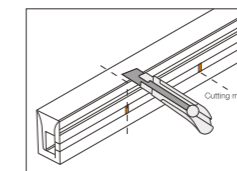

Recommended Accessories

Please refer to the specification pages for the length of the cutting unit.

If customer want to bend this Neon Flex in different shape, aluminum mounting clips can be used at every bending point;