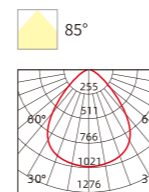

LED DOWNLIGHT

XZSP03

Frame Color

Materials of Housing: PA
Materials of Optics: PC

Model No.	W	V	lm	φ [mm]	LxHxØ [mm] LxWxH [mm] ØxH [mm]	Material	Installation	Beam
OS12009	5W	AC220-240V	300lm	φ75mm	φ88x47mm	PA+PC	Recessed	60
OS12010	10W	AC220-240V	750lm	φ100mm	φ110x51mm	PA+PC	Recessed	50
OS12011	15W	AC220-240V	1125lm	φ125mm	φ136x55mm	PA+PC	Recessed	40

INSTALLATION DIAGRAM

LED DOWNLIGHT

XZSP09

Frame Color

Materials of Housing: PA
Materials of Optics: PC

Model No.	W	V	lm	φ [mm]	LxHxØ [mm] LxWxH [mm] ØxH [mm]	Material	Installation	Beam
OS12180	5W	AC220-240V	300lm	φ75mm	φ88x47mm	PA+PC	Recessed	60
OS12181	8W	AC220-240V	600lm	φ100mm	φ110x51mm	PA+PC	Recessed	50
OS12182	12W	AC220-240V	900lm	φ125mm	φ136x55mm	PA+PC	Recessed	40

INSTALLATION DIAGRAM