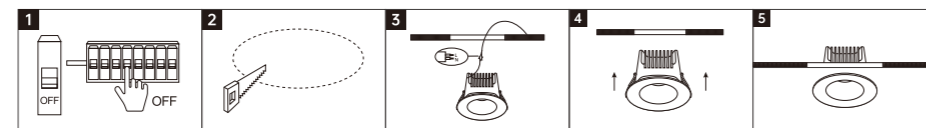

NOTE: Beam angle of Model OS13217 exclude 65°

INSTALLATION DIAGRAM

1. Cut off the power supply
2. Cut the ceiling according to product calling out diameter size
3. Connect the lamp's cable to the main power supply
4. Fix the lamp
5. The Lamp is ready to operate