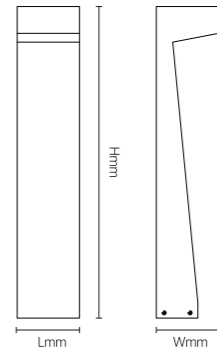

BOLLARD LIGHT