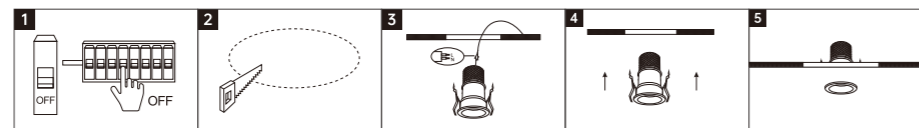

INSTALLATION DIAGRAM

1. Cut off the power supply
2. Cut the ceiling according to product ceiling cut out diameter size
3. Connect the lamp's cable to the main power supply
4. Fixed the lamp
5. The Lamp is ready to operate