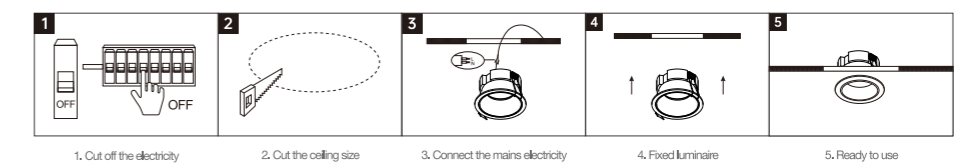

INSTALLATION DIAGRAM