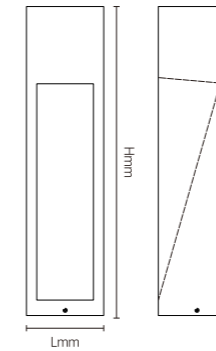

BOLLARD LIGHT