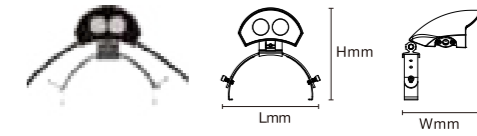

OUTDOOR SPOT LIGHT

MXSA02

Model No.	W	V	lm	LxHxØ [mm] LxWxH [mm] ØxH [mm]	Material	Installation	
OS75113	3W	DC24V	240lm	103x116x120mm	Aluminum	Fixed installation	/
OS75114	6W	DC24V	480lm	103x116x120mm	Aluminum	Fixed installation	/