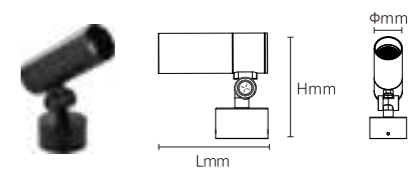

SPOT LIGHT

BHSA06