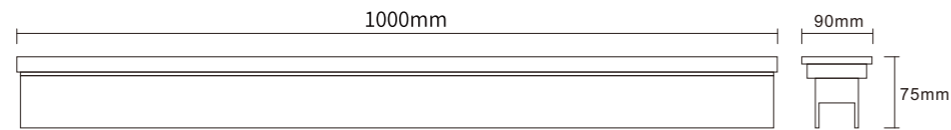

DIMENSIONS