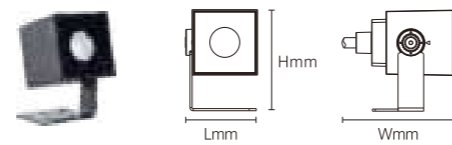

Sculptures, walls, plants, squares, etc.

Spike

Base bracket

Hoop bracket

SPOT LIGHT

BHSA05

Model No.	W	V	lm	LxHxØ [mm] LxWxH [mm] ØxH [mm]	Material	Installation
-----------	---	---	----	--------------------------------------	----------	--------------