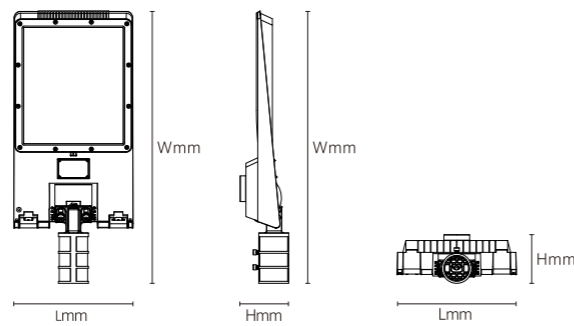

LED STREET LIGHT

TYSA05

Model No.	W	V	lm	LxHxØ [mm] LxWxH [mm] ØxH [mm]	Material	Mounting	Notes
OS40171	30W	AC100-277V	3900lm	590x248x123mm	Die-cast aluminum	Lamppost	/
OS40172	50W	AC100-277V	6500lm	590x248x123mm	Die-cast aluminum	Lamppost	/
OS40173	60W	AC100-277V	7800lm	590x248x123mm	Die-cast aluminum	Lamppost	/
OS40174	75W	AC100-277V	9750lm	590x248x123mm	Die-cast aluminum	Lamppost	/
OS40175	90W	AC100-277V	11700lm	590x248x123mm	Die-cast aluminum	Lamppost	/
OS40176	100W	AC100-277V	13000lm	590x248x123mm	Die-cast aluminum	Lamppost	/
OS40177	120W	AC100-277V	15600lm	590x248x123mm	Die-cast aluminum	Lamppost	/
OS40178	150W	AC100-277V	19500lm	691x303x123mm	Die-cast aluminum	Lamppost	/
OS40179	180W	AC100-277V	23400lm	691x303x123mm	Die-cast aluminum	Lamppost	/
OS40180	200W	AC100-277V	26000lm	691x303x123mm	Die-cast aluminum	Lamppost	/
OS40181	240W	AC100-277V	31200lm	691x303x123mm	Die-cast aluminum	Lamppost	/
OS40182	280W	AC100-277V	36400lm	775x353x123mm	Die-cast aluminum	Lamppost	/
OS40183	300W	AC100-277V	39000lm	775x353x123mm	Die-cast aluminum	Lamppost	/