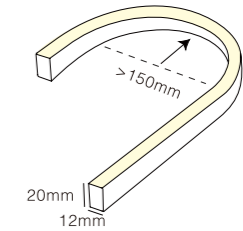

Recommended Accessories

Please refer to the specification pages for the length of the cutting unit.

If customer want to bend this Neon Flex in different shape, aluminum mounting clips can be used at every bending point;