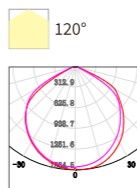

Model No.	W	V	lm	LxHxØ [mm] LxWxH [mm] ØxH [mm]	Material	Installation
OS78006	30W	AC220-240V	2400lm	Φ900x3800mm	Galvanized steel Aluminum	Fixed installation /