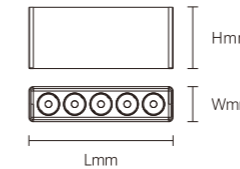

LINEAR GRILLE SPOTLIGHT

SSA04

Frame Color

Materials of Housing: Aluminum
Materials of Optics: PC

Model No.	W	V	lm		LxHxØ [mm] LxWxH [mm] ØxH [mm]			
OS19006	10W	AC170-277V	400lm	15°	149x37x53mm	Aluminum	Recessed	48

SSA04

Frame Color

Materials of Housing: Aluminum
Materials of Optics: PC

Model No.	W	V	lm		LxHxØ [mm] LxWxH [mm] ØxH [mm]			
OS19007	20W	AC170-277V	800lm	15°	284x37x53mm	Aluminum	Recessed	24

INSTALLATION DIAGRAM

1. Cut off the electricity
2. Mark and create mounting holes in the ceiling corresponding to the product dimensions
3. Connect the cables to the mains electricity
4. Securely mount the luminaire

LINEAR GRILLE SPOTLIGHT

SSA05

Frame Color

Materials of Housing: Aluminum
Materials of Optics: PC

Model No.	W	V	lm		LxHxØ [mm] LxWxH [mm] ØxH [mm]			
OS19008	10W	AC170-277V	550lm	15°	148x36x64mm	Aluminum	Surface	30

SSA05

Frame Color

Materials of Housing: Aluminum
Materials of Optics: PC

Model No.	W	V	lm		LxHxØ [mm] LxWxH [mm] ØxH [mm]			
OS19009	20W	AC170-277V	1100lm	15°	287x36x64mm	Aluminum	Surface	24

INSTALLATION DIAGRAM

1. Cut off the electricity
2. Mark and create mounting holes in the ceiling corresponding to the product dimensions
3. Connect the cables to the mains electricity
4. Securely mount the luminaire