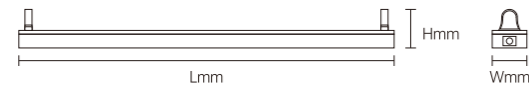

Installation under 220-240V voltage, proposal max Series connection less than 10pcs for 20W, max 5pcs for 40W/50W

T8 BATTEN

YXSI01

Body Color

Model No.	POWER SUPPLY MODE	V	LxHxØ [mm] LxWxH [mm] ØxH [mm]			
OS17024	single/double ended	AC220-240V	1230x49x63mm	Steel	Surface mounted	16
OS17024	single/double ended	AC220-240V	623x49x63mm	Steel	Surface mounted	16