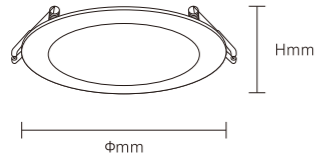

LED DOWNLIGHT

XZSP06

6W 9W 12W 18W

Frame Color

Materials of Housing: PP
Materials of Optics: PS

Model No.	W	V	lm		LxHxØ [mm] LxWxH [mm] ØxH [mm]			
OS12033	6W	AC220-240V	500lm		Φ115mm Φ128x25.5mm	PP	Recessed	20
OS12034	9W	AC220-240V	800lm		Φ130mm Φ146x25.5mm	PP	Recessed	10
OS12035	12W	AC220-240V	1180lm		Φ155mm Φ170x25.5mm	PP	Recessed	10
OS12036	18W	AC220-240V	1800lm		Φ210mm Φ224x25.5mm	PP	Recessed	10
OS12037	24W	AC220-240V	2600lm		Φ280mm Φ298x25.5mm	PP	Recessed	5
OS12038	/	/	/	/	Φ128x30mm	PP	surface-mounted frame	40
OS12191	/	/	/	/	Φ147x30mm	PP	surface-mounted frame	40
OS12039	/	/	/	/	Φ170x30mm	PP	surface-mounted frame	40
OS12040	/	/	/	/	Φ224x30mm	PP	surface-mounted frame	40

INSTALLATION DIAGRAM

1. Cut off the electricity 2. Cut the ceiling size 3. Connect the mains electricity 4. Fixed luminaire 5. Ready to use

LED DOWNLIGHT

XZSP06

6W 9W 12W 18W

Frame Color

Materials of Housing: PP
Materials of Optics: PS

Model No.	W	V	lm		LxHxØ [mm] LxWxH [mm] ØxH [mm]			
OS12041	6W	AC220-240V	540lm		115x115mm 128x128x25.5mm	PP	Recessed	20
OS12042	9W	AC220-240V	900lm		130x130mm 146x146x25.5mm	PP	Recessed	10
OS12043	12W	AC220-240V	1200lm		155x155mm 170x170x25.5mm	PP	Recessed	10
OS12044	18W	AC220-240V	1800lm		185x185mm 201.5x201.5x25.5mm	PP	Recessed	10
OS12045	24W	AC220-240V	2400lm		210x210mm 220.5x220.5x25.5mm	PP	Recessed	10
OS12046	/	/	/	/	128x128x30mm	PP	surface-mounted frame	40
OS12192	/	/	/	/	148x148x30mm	PP	surface-mounted frame	40
OS12047	/	/	/	/	170x170x30mm	PP	surface-mounted frame	40
OS12048	/	/	/	/	224x224x30mm	PP	surface-mounted frame	40

INSTALLATION DIAGRAM

1. Cut off the electricity 2. Cut the ceiling size 3. Connect the mains electricity 4. Fixed luminaire 5. Ready to use