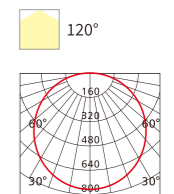

Materials of Housing: **PC**
Materials of Optics: **PC**

Model No.	W	V	lm	LxHxΦ [mm] LxWxH [mm] ΦxH [mm]	Material	Mounting	Depth [mm]
OS12058	8W	AC170-277V	640lm	90x90x27mm	PC	Surface-mounted	60
OS12059	12W	AC170-277V	1080lm	120x120x27mm	PC	Surface-mounted	48
OS12060	18W	AC170-277V	1620lm	155x155x27mm	PC	Surface-mounted	36
OS12061	24W	AC170-277V	2160lm	190x190x27mm	PC	Surface-mounted	30