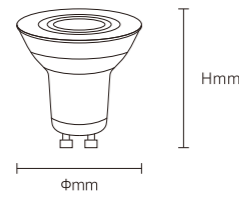

Model No.	POWER FACTOR	W	lm	V	LxHx∅ [mm] LxWxH [mm] ∅xH [mm]			
OS16012	0.5	4.5W	440lm	AC220-240V	Φ50x52mm	Glass+PC	/	10
OS16011	0.7	5.5W	495lm	AC220-240V	Φ50x52mm	Glass+PC	/	10
OS16009	0.7	7W	650lm	AC220-240V	Φ50x52mm	Glass+PC	/	10
OS16008	0.7	7.5W	675lm	AC220-240V	Φ50x52mm	Glass+PC	/	10