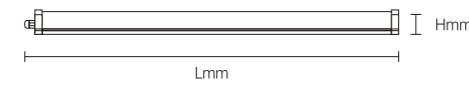

Model No.	W	V	lm	LxHxØ [mm] LxWxH [mm] ØxH [mm]			
OS17011	36W	AC220-240V	3600lm	1190x61x56mm	PC	Surface mounted	16