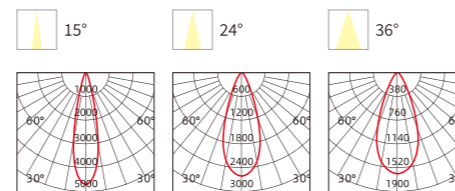

Materials of Housing: Aluminum
Materials of Optics: PC

Model No.	W	V	lm		LxHxØ [mm] LxWxH [mm] ØxH [mm]			
OS19007	20W	AC170-277V	800lm	15°	284x37x53mm	Aluminum	Recessed	24