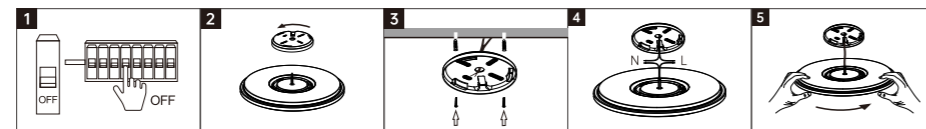

INSTALLATION DIAGRAM

1. Cut off the electricity
2. Remove the pre-install tag from luminaire
3. Moulding the tag
4. Connect cable
5. Fix back the luminaire to the tag