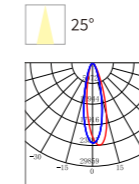

OUTDOOR SPOT LIGHT

FZSA02

Model No.	W	V	lm	LxHxØ [mm] LxWxH [mm] ØxH [mm]	Material	Installation
OS75103	18W	DC24V	1440lm	325x186x160mm	Aluminum	Fixed installation /

MODEL NO.	W	V	lm	LxHxØ [mm] LxWxH [mm] ØxH [mm]	Material	Installation
OS75104	24W	DC24V	1920lm	267x187x81mm	Aluminum	Fixed installation /
OS75105	36W	DC24V	2880lm	267x187x81mm	Aluminum	Fixed installation /

INSTALLATION DIAGRAM

OUTDOOR SPOT LIGHT

FZSA03

Model No.	W	V	lm	LxHxØ [mm] LxWxH [mm] ØxH [mm]	Material	Installation
OS75106	48W	AC220-240V	3360lm	Φ240x275x240mm	Aluminum	Fixed installation /

Model No.	W	V	lm	LxHxØ [mm] LxWxH [mm] ØxH [mm]	Material	Installation
OS75107	48W	AC220-240V	3360lm	Φ272x137x272mm	Aluminum	Fixed installation /