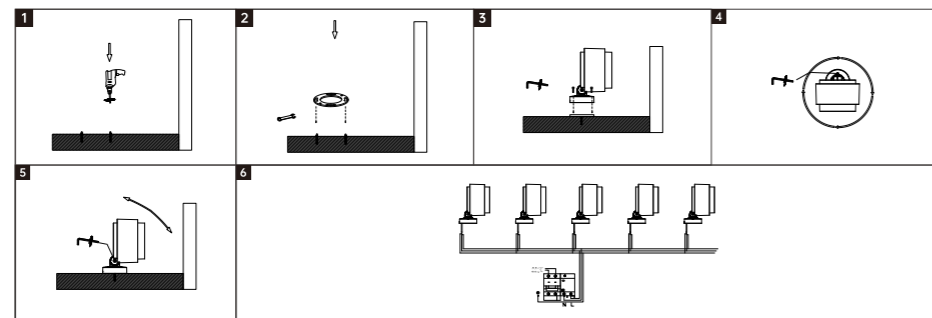

INSTALLATION DIAGRAM