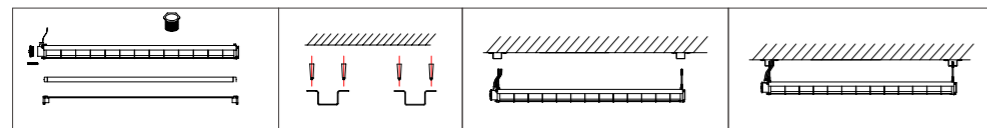

GLSA09

6500K

Model No.	LED EXPLOSION PROOF HOUSING	LxHxØ [mm] LxWxH [mm] ØxH [mm]	Die-cast aluminum	Wall / Ceiling
OS40241	T8 lamp holder	1270x214x85mm	Die-cast aluminum	Wall / Ceiling /

INSTALLATION DIAGRAM