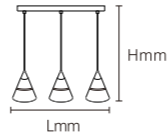

LED PENDANT LIGHT

SBSI01

Model No.	LAMP HOLDER	V	LxHx∅ [mm] LxWxH [mm] ∅xH [mm]	Material	Light Type	Other
OS40090	E27	AC220-240V	540x150x1000mm	Iron	Fixed type	/

INSTALLATION DIAGRAM

SBSI01

Model No.	LAMP HOLDER	V	LxHx∅ [mm] LxWxH [mm] ∅xH [mm]	Material	Light Type	Other
OS40093	E27	AC220-240V	620x120x1200mm	Iron	Fixed type	/

INSTALLATION DIAGRAM