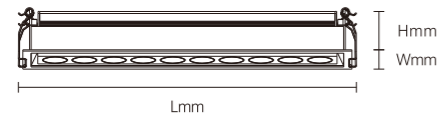

Materials of Housing: Aluminum
Materials of Optics: PC

Model No.	W	V	lm		LxHxØ [mm] LxWxH [mm] ØxH [mm]			
OS19003	20W	AC170-277V	1100lm	295x60mm	302x64x44.5mm	Aluminum	Recessed	24