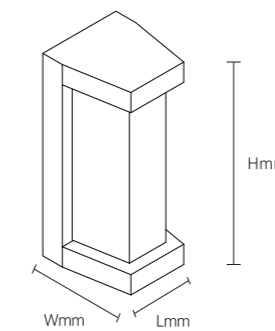

OUTDOOR WALL LIGHT

ZRSA10

Model No.	W	V	lm	LxHxØ [mm] LxWxH [mm] ØxH [mm]	Material	Installation

OS77015   12W   AC220-240V   960lm   φ124x97mm   Aluminum   Fixed installation   /

120°

ZRSA11

Model No.	W	V	lm	LxHxØ [mm] LxWxH [mm] ØxH [mm]	Material	Installation

OS77016   12W   AC220-240V   960lm   φ124x100mm   Aluminum   Fixed installation   /

120°

OUTDOOR WALL LIGHT

ZRSA12

Model No.	W	V	lm	LxHxØ [mm] LxWxH [mm] ØxH [mm]	Material	Installation

OS77017   12W   AC220-240V   960lm   110x380x110mm   Aluminum   Fixed installation   /

120°

ZRSA13

Model No.	W	V	lm	LxHxØ [mm] LxWxH [mm] ØxH [mm]	Material	Installation

OS77018   12W   AC220-240V   960lm   75x180x80mm   Aluminum   Fixed installation   /

120°