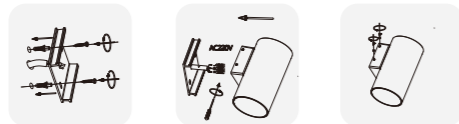

INSTALLATION DIAGRAM