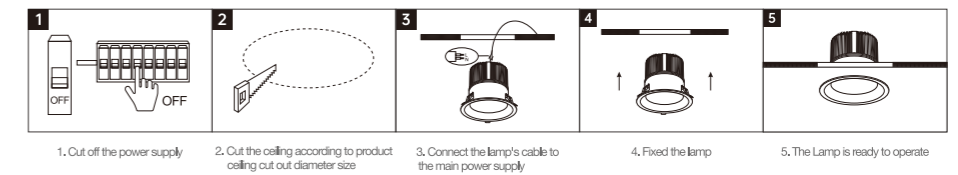

INSTALLATION DIAGRAM