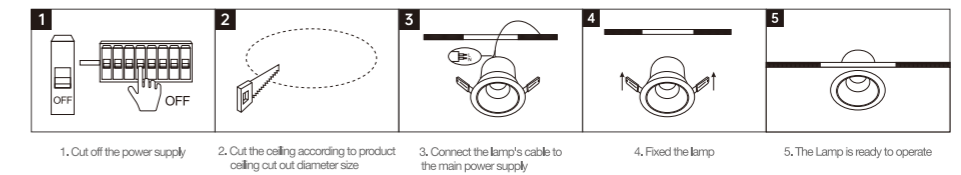

INSTALLATION DIAGRAM