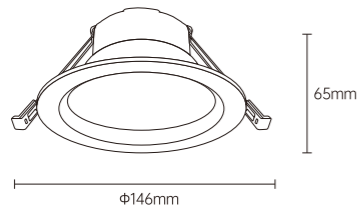

GHSI08

6500K

Model No.: OS23013
Cut off: $\phi 120\text{mm}$;
Main Power: 9W;
Emergency power: 3W;
Battery: Li-ion 3.7V;
Input voltage: AC220V/50Hz ;
Recharging time: 24 hours;
Emergency time: 120mins;
Material: Iron+ABS+PVC;
Emergency lumen: 55lm($\pm 5\%$);
Installation: Recessed mounted;
Working mode: Switch control main power & automatic emergency;
Control type: Non-centralized control.
PCS/CTN: 30