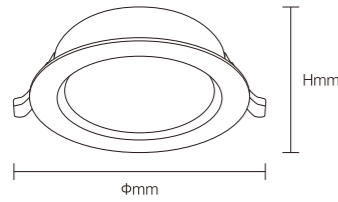

Application

- Stairways, corridors, foyers
- Shopping malls
- Supermarkets
- Stores
- Offices

LED DOWNLIGHT

XZSI01

Frame Color

Materials of Housing: Iron
Materials of Optics: PS

Model No.	W	V	lm	Beam Angle [mm]	LxHxΦ [mm] LxWxH [mm] ΦxH [mm]	Material	Installation	Quantity
OS12003	9W	AC220-240V	765lm	Φ90mm	Φ110x35mm	Iron+PS	Recessed	100
OS12004	12W	AC220-240V	1080lm	Φ120mm	Φ140x35mm	Iron+PS	Recessed	60