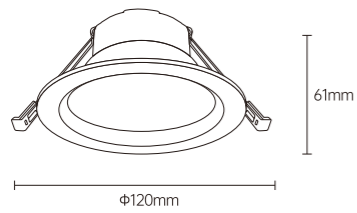

GHSI08

6500K

Model No.: OS23012
Cut off: $\phi 95\text{mm}$;
Main Power: 5W;
Emergency power: 3W;
Battery: Li-ion 3.7V;
Input voltage: AC220V/50Hz ;
Recharging time: 24 hours;
Emergency time: 120mins;
Material: Iron+ABS+PVC;
Emergency lumen: 55lm($\pm 5\%$);
Installation: Recessed mounted;
Working mode: Switch control main power & automatic emergency;
Control type: Non-centralized control.
PCS/CTN: 30