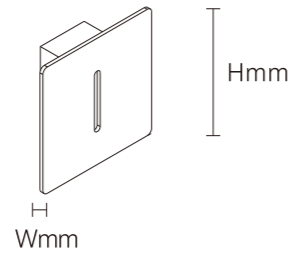

STEP LIGHT

ZRSA17

Model No.	W	V	lm		$L \times H \times \varnothing$ [mm]	$L \times W \times H$ [mm]	$\varnothing \times H$ [mm]			

OS77022   3W   AC220-240V   20lm   45x62mm   75x75x32mm   Aluminum   Fixed installation   /

30°

STEP LIGHT

ZRSA19

Model No.	W	V	lm		$L \times H \times \varnothing$ [mm]	$L \times W \times H$ [mm]	$\varnothing \times H$ [mm]			

OS77024   3W   AC220-240V   84lm   100x100mm   106x106x72mm   Aluminum   Fixed installation   /

100°

ZRSA18

Model No.	W	V	lm		$L \times H \times \varnothing$ [mm]	$L \times W \times H$ [mm]	$\varnothing \times H$ [mm]			

OS77023   3W   AC220-240V   20lm   45x62mm $\varnothing 75 \times 32$ mm   Aluminum   Fixed installation   /

30°

ZRSA20

Model No.	W	V	lm		$L \times H \times \varnothing$ [mm]	$L \times W \times H$ [mm]	$\varnothing \times H$ [mm]			

OS77025   3W   AC220-240V   84lm   103x66mm   109x72x73mm   Aluminum   Fixed installation   /

100°