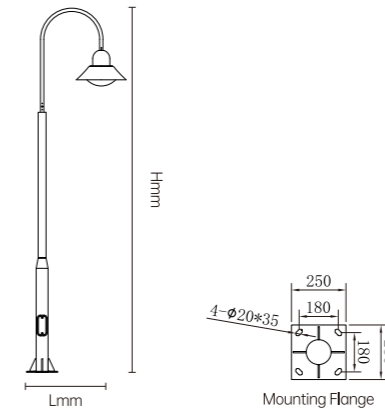

GARDEN LIGHT

LXSA05

Model No.	W	V	lm	LxHxØ [mm] LxWxH [mm] ØxH [mm]	Material	Installation
OS78005	50W	AC220-240V	2400lm	Φ600x3500mm	Galvanized steel Aluminum	Fixed installation /