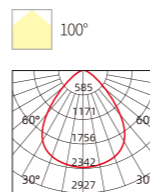

Materials of Housing: **Aluminum**
Materials of Optics: **PC**

Model No.	W	V	PF	lm	Beam Angle (°)	LxHxØ [mm] LxWxH [mm] ØxH [mm]	Material	Installation	Quantity
OS12193	9W	AC170-277V	≥0.5	900lm	Φ75mm	Φ90x46mm	Aluminum + PC	Recessed	50
OS12194	15W	AC170-277V	≥0.5	1500lm	Φ95mm	Φ110x58mm	Aluminum + PC	Recessed	36
OS12195	20W	AC170-277V	≥0.5	2000lm	Φ125mm	Φ140x70mm	Aluminum + PC	Recessed	24
OS12196	30W	AC170-277V	≥0.9	3000lm	Φ150mm	Φ165x77mm	Aluminum + PC	Recessed	12
OS12197	40W	AC170-277V	≥0.9	4000lm	Φ175mm	Φ190x84mm	Aluminum + PC	Recessed	12