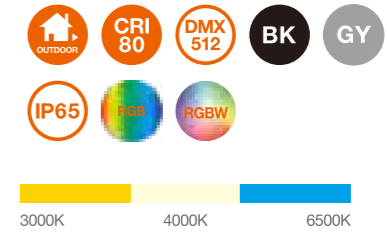

OUTDOOR SPOT LIGHT

MXSA02

Model No.	W	V	lm	LxHxØ [mm] LxWxH [mm] ØxH [mm]	Material	Installation	
OS75113	3W	DC24V	240lm	103x116x120mm	Aluminum	Fixed installation	/
OS75114	6W	DC24V	480lm	103x116x120mm	Aluminum	Fixed installation	/