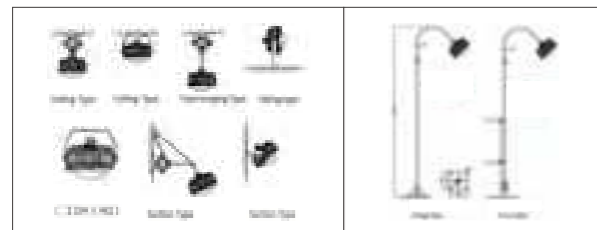

100°

INSTALLATION DIAGRAM

LED EXPLOSION PROOF LUMINAIRES

GLSA04

6500K

Model No.	W	V	lm		LxHxØ [mm] LxWxH [mm] ØxH [mm]			
OS40217	50W	AC120-277V	6000lm	/	φ 235x120mm	Die-cast aluminum	Bracket / Ceiling	/
OS40218	100W	AC120-277V	12000lm	/	φ 235x120mm	Die-cast aluminum	Bracket / Ceiling	/
OS40219	150W	AC120-277V	18000lm	/	φ 235x125mm	Die-cast aluminum	Bracket / Ceiling	/
OS40220	200W	AC120-277V	24000lm	/	φ 365x125mm	Die-cast aluminum	Bracket / Ceiling	/
OS40221	250W	AC120-277V	30000lm	/	φ 385x125mm	Die-cast aluminum	Bracket / Ceiling	/
OS40222	300W	AC120-277V	36000lm	/	φ 385x125mm	Die-cast aluminum	Bracket / Ceiling	/