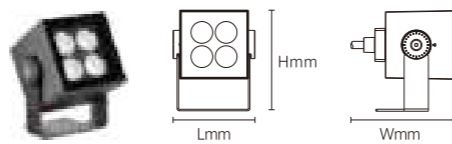

Model No.	W	V	lm	LxHxØ [mm] LxWxH [mm] ØxH [mm]	Material	Installation

OS75053	8W	DC24V	640lm	68x95x89mm	Aluminum	Fixed installation /