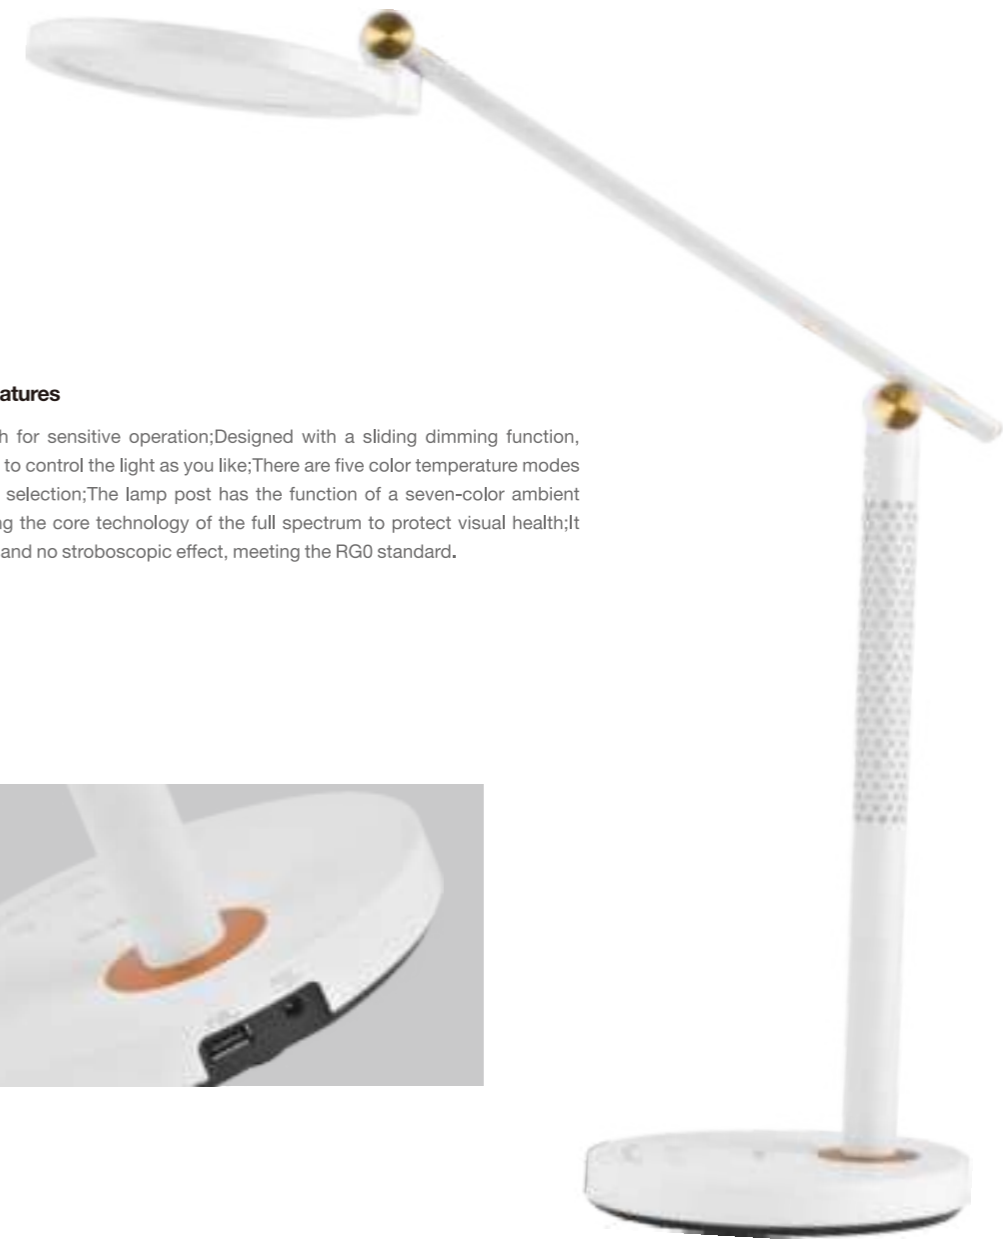

LED TABLE LIGHT

Product Features

Touch switch for sensitive operation;Designed with a sliding dimming function, allowing you to control the light as you like;There are five color temperature modes available for selection;The lamp post has the function of a seven-color ambient light;Adopting the core technology of the full spectrum to protect visual health;It has no glare and no stroboscopic effect, meeting the RG0 standard.