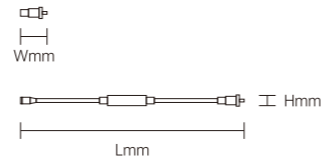

Model No.	APPLICATION	W	V	LxHx∅ [mm] LxWxH [mm] ∅xH [mm]	
OS11005	Suitable for OS11001	400W	AC220-240V	470x33x14mm	100
OS11006	Suitable for OS11002, OS11003	400W	AC220-240V	470x33x14mm	100