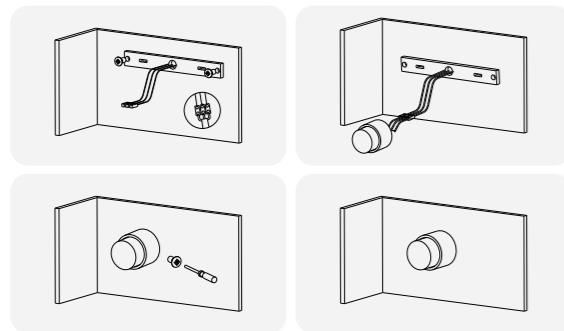

INSTALLATION DIAGRAM

STEP LIGHT

ZRSA15

Model No.	W	V	lm	Beam Angle	LxHxΦ [mm] LxWxH [mm] ΦxH [mm]	Material	Installation

OS77020   3W   AC220-240V   65lm   40°   Φ66mm   Φ75x59mm   Aluminum   Fixed installation   /

40°

ZRSA16

Model No.	W	V	lm	Beam Angle	LxHxΦ [mm] LxWxH [mm] ΦxH [mm]	Material	Installation

OS77021   3W   AC220-240V   65lm   40°   Φ66mm   75x75x59mm   Aluminum   Fixed installation   /

40°