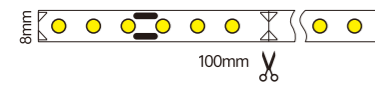

LSP02

Model No.	FPC WIDTH	LED CHIP	W	V	lm	
OS11009	8mm	140	11W/m	DC24V	900lm	10m/Roll