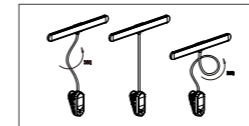

Model No.	DIMMABLE	W	V	lm	LxHxØ [mm] LxWxH [mm] ØxH [mm]	Material	Notes

OS40065 Three-level dim 9W AC220-240V 400lm 428x70x544mm ABS+ silicone /