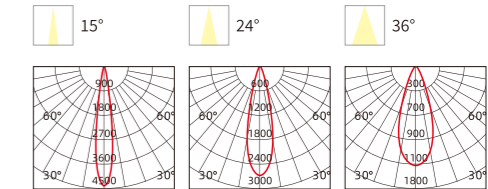

LINEAR GRILLE SPOTLIGHT

SSA02

Frame Color

WH

Materials of Housing: Aluminum
Materials of Optics: PC

Model No.	W	V	lm		LxHxØ [mm] LxWxH [mm] ØxH [mm]			
OS19002	10W	AC170-277V	550lm	160x60mm	166x64x44.5mm	Aluminum	Recessed	36

SSA02

Frame Color

WH

Materials of Housing: Aluminum
Materials of Optics: PC

Model No.	W	V	lm		LxHxØ [mm] LxWxH [mm] ØxH [mm]			
OS19003	20W	AC170-277V	1100lm	295x60mm	302x64x44.5mm	Aluminum	Recessed	24

INSTALLATION DIAGRAM

1. Cut off the electricity
2. Mark and create mounting holes in the ceiling corresponding to the product dimensions
3. Connect the cables to the mains electricity
4. Securely mount the luminaire

LINEAR GRILLE SPOTLIGHT

SSA03

Frame Color

WH

Materials of Housing: Aluminum
Materials of Optics: PC

Model No.	W	V	lm		LxHxØ [mm] LxWxH [mm] ØxH [mm]			
OS19004	10W	AC170-277V	400lm	118x26mm	124x30x42mm	Aluminum	Recessed	40

SSA03

Frame Color

WH

Materials of Housing: Aluminum
Materials of Optics: PC

Model No.	W	V	lm		LxHxØ [mm] LxWxH [mm] ØxH [mm]			
OS19005	20W	AC170-277V	800lm	234x26mm	236x30x42mm	Aluminum	Recessed	32

INSTALLATION DIAGRAM

1. Cut off the electricity
2. Mark and create mounting holes in the ceiling corresponding to the product dimensions
3. Connect the cables to the mains electricity
4. Securely mount the luminaire