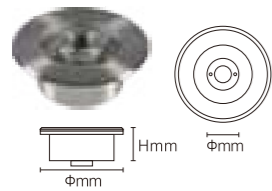

XCSS01

Model No.	NOZZLE HOLE	W	V	lm	LxHxØ [mm] LxWxH [mm] ØxH [mm]	Material	Notes
OS76001	φ27mm	6W	DC12V	240lm	φ150x75mm	Stainless steel	/