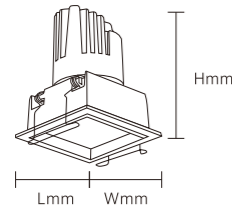

Materials of Housing: **Aluminum**
Materials of Optics: **PC**

Model No.	W	V	lm		LxHxØ [mm] LxWxH [mm] ØxH [mm]			
OS13059	8W	AC220-240V	640lm		62x62x80mm	Aluminum	Recessed	30
OS13094	12W	AC220-240V	960lm		85x85x93mm	Aluminum	Recessed	30