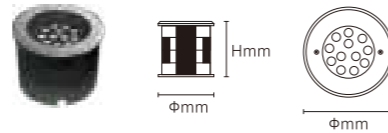

Model No.	W	V	lm	LxHxØ [mm] LxWxH [mm] ØxH [mm]	Nozzle hole	Material	Beam angle	Control	IP Rating
OS73016	24W	DC24V	960lm	φ230x178mm φ220mm	Aluminum	Stainless steel	/	/	/