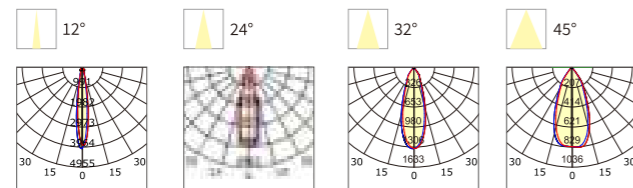

OUTDOOR WALL LIGHT

ZRSA04

Model No.	W	V	lm	LxHxØ [mm] LxWxH [mm] ØxH [mm]	Material	Installation

OS77008   10W   AC220-240V   900lm   85x110x110mm   Aluminum   Fixed installation   /

Model No.	W	V	lm	LxHxØ [mm] LxWxH [mm] ØxH [mm]	Material	Installation

OS77009   2x10W   AC220-240V   1800lm   85x180x110mm   Aluminum   Fixed installation   /

INSTALLATION DIAGRAM

OUTDOOR WALL LIGHT

ZRSA05

Model No.	W	V	lm	LxHxØ [mm] LxWxH [mm] ØxH [mm]	Material	Installation

OS77010   20W   AC220-240V   1800lm   125x150x150mm   Aluminum   Fixed installation   /

INSTALLATION DIAGRAM