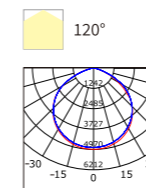

LED FLOODLIGHT

XFSA05

6500K

Body Color

Model No.	W	V	lm		LxHxØ [mm] LxWxH [mm] ØxH [mm]			
Os40125	50W	AC220V	5000lm	/	214x66x314mm	Aluminum	Bracket	/
Os40126	100W	AC220V	10000lm	/	267x72x373mm	Aluminum	Bracket	/
Os40127	200W	AC220V	20000lm	/	331x82x450mm	Aluminum	Bracket	/
Os40128	300W	AC220V	30000lm	/	382x83x537mm	Aluminum	Bracket	/
Os40129	400W	AC220V	40000lm	/	477x83x644mm	Aluminum	Bracket	/

INSTALLATION DIAGRAM

LED FLOODLIGHT

XFSA03

6500K

Body Color

Model No.	W	V	lm		LxHxØ [mm] LxWxH [mm] ØxH [mm]			
OS40114	50W	AC185V-265V	4000lm	/	205x160x33mm	Aluminium stamping	Bracket	/
OS40115	100W	AC185V-265V	8000lm	/	301x220x38mm	Aluminium stamping	Bracket	/
OS40116	150W	AC185V-265V	12000lm	/	402x290x36mm	Aluminium stamping	Bracket	/
OS40117	200W	AC185V-265V	16000lm	/	402x290x36mm	Aluminium stamping	Bracket	/

INSTALLATION DIAGRAM