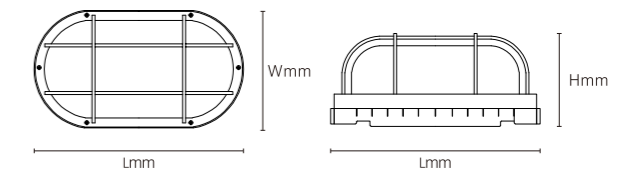

LED EXPLOSION PROOF LUMINAIRES

6500K

Model No.	W	V	lm	Beam Angle	LxHxØ [mm] LxWxH [mm] ØxH [mm]	Material	Installation	Accessories
OS40229	30W	AC120-AC277V	4500lm	/	Φ 222x210mm	Die-cast aluminum	Wall / Ceiling	/
OS40230	50W	AC120-AC277V	7500lm	/	Φ 222x210mm	Die-cast aluminum	Wall / Ceiling	/
OS40231	80W	AC120-AC277V	12000lm	/	Φ 222x210mm	Die-cast aluminum	Wall / Ceiling	/
OS40232	100W	AC120-AC277V	15000lm	/	Φ 290x230mm	Die-cast aluminum	Wall / Ceiling	/
OS40233	150W	AC120-AC277V	22500lm	/	Φ 290x230mm	Die-cast aluminum	Wall / Ceiling	/

120°

INSTALLATION DIAGRAM

LED EXPLOSION PROOF LUMINAIRES

6500K

Model No.	W	V	lm	Beam Angle	LxHxØ [mm] LxWxH [mm] ØxH [mm]	Material	Installation	Accessories
OS40237	30W	AC120-277V	>3600lm	/	220x130x110mm	Die-cast aluminum	Wall / Ceiling	/
OS40238	50W	AC120-277V	6000lm	/	250x155x130mm	Die-cast aluminum	Wall / Ceiling	/
OS40239	80W	AC120-277V	9600lm	/	285x180x145mm	Die-cast aluminum	Wall / Ceiling	/

120°

INSTALLATION DIAGRAM