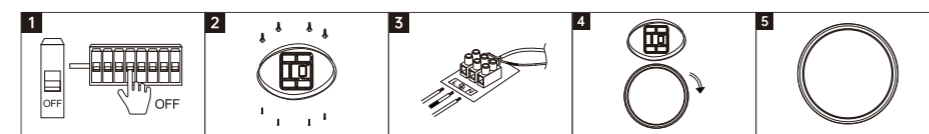

INSTALLATION DIAGRAM

- 1, Cut off the electricity
- 2, Fix the luminaire plate
- 3, Connect the main cable
- 4, Fixed luminaire
- 5, Fix the cover

LED CEILING LIGHT

SZSP09

Body Color

Model No.	W	V	lm	LxRx [mm] LxWxH [mm] ØxH [mm]			
-----------	---	---	----	-------------------------------------	--	--	--