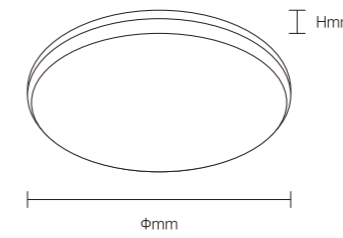

Model No.	W	V	lm	LxHx∅ [mm] LxWxH [mm] ∅xH [mm]			
OS18018	18W	AC220-240V	1620lm	Φ300x65mm	PC	Surface	10