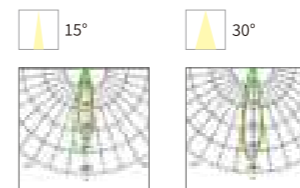

Model No.	W	V	lm	LxHxØ [mm] LxWxH [mm] ØxH [mm]	Material	Installation	
OS75115	6W	DC24V	480lm	110x114x70mm	Aluminum	Fixed installation	/
OS75116	9W	DC24V	720lm	110x114x70mm	Aluminum	Fixed installation	/
OS75117	12W	DC24V	960lm	110x114x70mm	Aluminum	Fixed installation	/