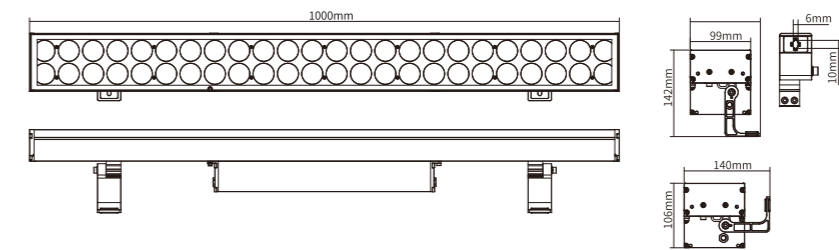

DIMENSIONS(mm)