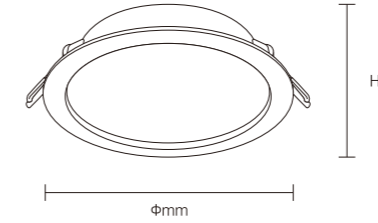

Frame Color

Materials of Housing: PP
Materials of Optics: PP

Model No.	W	V	lm		LxHxφ [mm] LxWxH [mm] φxH [mm]			
OS12016	6W	AC220-240V		φ95mm	φ112x28mm	PP	Recessed	100
OS12017	10W	AC220-240V		φ120mm	φ138x32mm	PP	Recessed	80
OS12018	15W	AC220-240V		φ155mm	φ170x32mm	PP	Recessed	60

- Ground sensing range diameter: 3m
- Induced luminosity: 10 lux
- Sensing angle 120°
- Working delay 25s-35s
- Installation height 2.5m-3.5m