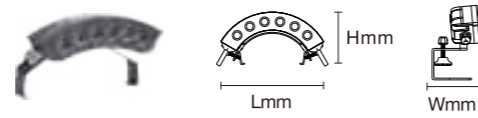

OUTDOOR SPOT LIGHT

MXSA01

Model No.	W	V	lm	LxHxØ [mm] LxWxH [mm] ØxH [mm]	Material	Installation	
OS75111	3W	DC24V	240lm	154x85x49mm	Aluminum	Fixed installation	/
OS75112	6W	DC24V	480lm	154x85x49mm	Aluminum	Fixed installation	/