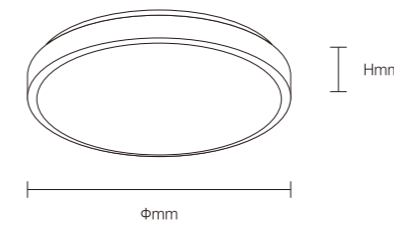

Body Color

Materials of Housing: PC
Materials of Optics: PC