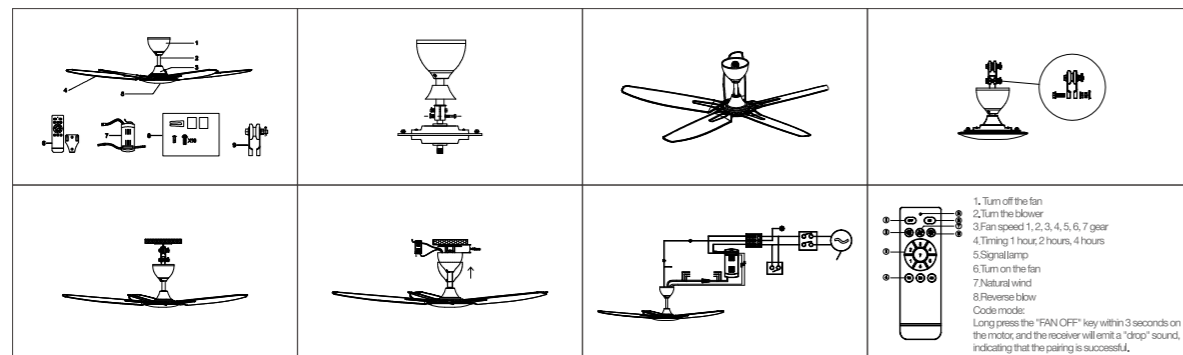

LED FAN LIGHT

YZSP03

Body Color

Model No.: OS22002
Product size: 56 inch
Fan leaves: 5-leaf-ABS
Electrical machinery: 40W-low voltage DC
Lamp: 36W
Control mode: Wireless IR Remote Controller
Function: Forward and reverse rotation with 14 gears (Forward rotation with 7 gears and reverse rotation with 7 gears), max rotation speed 220rpm
Installation method: Lifting hook, hanging rod 250mm
PCS/CTN: 2

YZSP03

Body Color

Model No.: OS22003
Product size: 56 inch
Fan leaves: 5-leaf-ABS
Electrical machinery: 40W-low voltage DC
Lamp: 24W
Control mode: Wireless IR Remote Controller
Function: Forward and reverse rotation with 14 gears (Forward rotation with 7 gears and reverse rotation with 7 gears), max rotation speed 220rpm
Installation method: Lifting hook, hanging rod 250mm
PCS/CTN: 2

YZSP04

Body Color

Model No.: OS22004
Product size: 30 inch
Fan leaves: 3-leaf-ABS
Electrical machinery: 36W-low voltage DC
Lamp: 12W
Control mode: Wireless IR Remote Controller
Function: Forward and reverse rotation with 14 gears (Forward rotation with 7 gears and reverse rotation with 7 gears), max rotation speed 300rpm
Installation method: Lifting hook, hanging rod 250mm
PCS/CTN: 2

INSTALLATION DIAGRAM