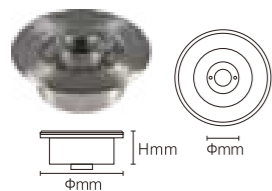

MODEL NO.	NOZZLE HOLE	W	V	lm	LxHxØ [mm] LxWxH [mm] ØxH [mm]	Material	Notes
OS76003	φ41mm	12W	DC24V	480lm	φ180x80mm	Stainless steel	/