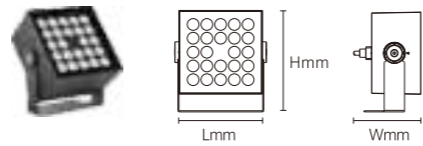

SPOT LIGHT

BHSA05

Model No.	W	V	lm	LxHxØ [mm] LxWxH [mm] ØxH [mm]	Material	Installation

OS75058	48W	DC24V/AC220-240V	3840lm	146x177x109mm	Aluminum	Fixed installation /
OS75059	54W	DC24V/AC220-240V	4320lm	146x177x109mm	Aluminum	Fixed installation /

Model No.	W	V	lm	LxHxØ [mm] LxWxH [mm] ØxH [mm]	Material	Installation

OS75060	72W	DC24V	5760lm	175x207x112mm	Aluminum	Fixed installation /

Model No.	W	V	lm	LxHxØ [mm] LxWxH [mm] ØxH [mm]	Material	Installation

OS75061	100W	DC24V	8000lm	332x190x154mm	Aluminum	Fixed installation /

SPOT LIGHT

BHSA05

Model No.	W	V	lm	LxHxØ [mm] LxWxH [mm] ØxH [mm]	Material	Installation

OS75062	150W	DC24V/AC220-240V	12000lm	460x190x164mm	Aluminum	Fixed installation /

Model No.	W	V	lm	LxHxØ [mm] LxWxH [mm] ØxH [mm]	Material	Installation

OS75063	200W	DC24V/AC220-240V	16000lm	580x190x154mm	Aluminum	Fixed installation /

Model No.	W	V	lm	LxHxØ [mm] LxWxH [mm] ØxH [mm]	Material	Installation

OS75064	300W	DC24V/AC220-240V	24000lm	460x353x144mm	Aluminum	Fixed installation /

Model No.	W	V	lm	LxHxØ [mm] LxWxH [mm] ØxH [mm]	Material	Installation

OS75065	400W	DC24V/AC220-240V	32000lm	648x342x259mm	Aluminum	Fixed installation /