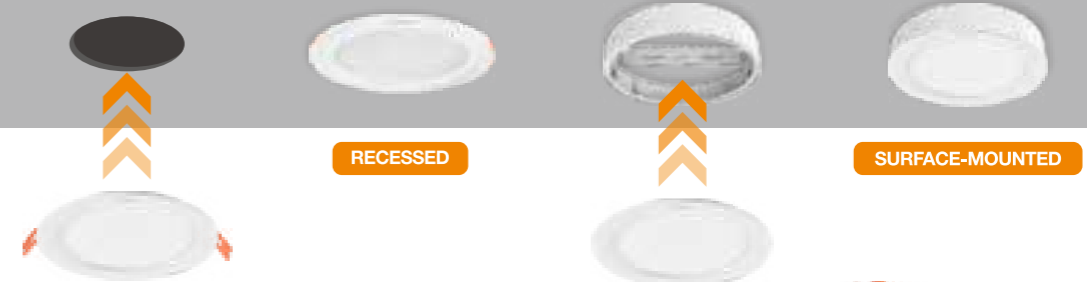

LED DOWNLIGHT

2 in 1 Slim Downlight

Product Features

- Ultra-thin design suitable for smaller ceiling spaces.
- Multiple install ways
- Matching with surface-mounted and embedded install.
- Three-color switching models are available to create a variety of lighting atmospheres.

Application

- Real estate
- Homes
- Villas,
- Shopping malls
- Supermarkets
- Stores
- Offices