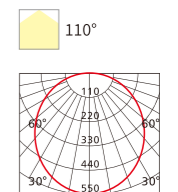

- Ground sensing range diameter: 3m
- Induced luminosity: 10 lux
- Sensing angle 120°
- Working delay 25s-35s
- Installation height 2.5m-3.5m

INSTALLATION DIAGRAM

LED DOWNLIGHT

2 in 1 Downlight

Product Features