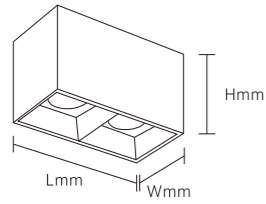

TSA16

Frame Color