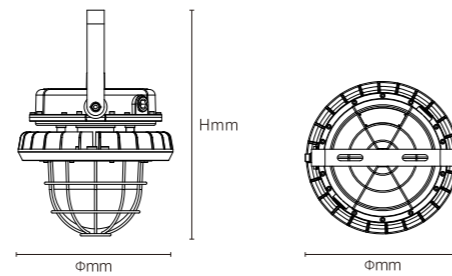

LED EXPLOSION PROOF LUMINAIRES

GLSA11

6500K

Model No.	W	V	lm		LxHxØ [mm] LxWxH [mm] ØxH [mm]			
OS40244	60W-400W	AC200-250V	8400lm-56000lm(±5%)	/	Φ 270x129mm	Aluminum	Wall / Ceiling	/
OS40244	60W-400W	AC200-250V	8400lm-56000lm(±5%)	/	Φ 370x200mm	Aluminum	Wall / Ceiling	/
OS40244	60W-400W	AC200-250V	8400lm-56000lm(±5%)	/	Φ 480x241mm	Aluminum	Wall / Ceiling	/

INSTALLATION DIAGRAM

LED EXPLOSION PROOF LUMINAIRES

GLSA12

7000-8000K

Model No.	W	V	lm		LxHxØ [mm] LxWxH [mm] ØxH [mm]			
OS40245	20W-60W	AC120-277V	2800lm-84000lm(±5%)	/	711x206.5x140.5mm	FRP	Wall / Ceiling	/
OS40245	20W-60W	AC120-277V	2800lm-84000lm(±5%)	/	1311x206.5x140.5mm	FRP	Wall / Ceiling	/

INSTALLATION DIAGRAM