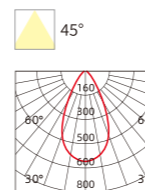

INSTALLATION DIAGRAM

LED DOWNLIGHT

XZSA12

Frame Color

Materials of Housing: **Aluminum**
Materials of Optics: **PMMA**

Model No.	W	V	lm	Beam Angle (°)	LxHxØ [mm] LxWxH [mm] ØxH [mm]	Material	Mounting	Beam Angle (°)
OS12168	8W	AC220-240V	800lm	45°	φ90x50mm	Aluminum + PMMA	Recessed	30
OS12169	12W	AC220-240V	1320lm	45°	φ125x53.5mm	Aluminum + PMMA	Recessed	30
OS12170	20W	AC220-240V	2200lm	45°	φ145x67mm	Aluminum + PMMA	Recessed	20
OS12171	30W	AC220-240V	3300lm	45°	φ168x74.5mm	Aluminum + PMMA	Recessed	15
OS12172	38W	AC220-240V	4180lm	45°	φ200x89.5mm	Aluminum + PMMA	Recessed	15
OS12173	45W	AC220-240V	4950lm	45°	φ228x96.8mm	Aluminum + PMMA	Recessed	15