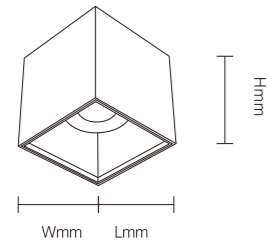

INSTALLATION DIAGRAM

LED SURFACE DOWNLIGHT

XZSA11

Frame Color

Waterproof
Materials of Housing: **Aluminum**
Materials of Optics: **PC**

Model No.	W	V	lm	LxHxØ [mm] LxWxH [mm] ØxH [mm]			
OS12164	10W	AC220-240V	800lm	100x100x96mm	Aluminum + PC	Surface	18
OS12165	24W	AC220-240V	1920lm	130x130x121mm	Aluminum + PC	Surface	12
OS12166	30W	AC220-240V	2400lm	150x150x136mm	Aluminum + PC	Surface	12
OS12167	40W	AC220-240V	3200lm	170x170x156mm	Aluminum + PC	Surface	8