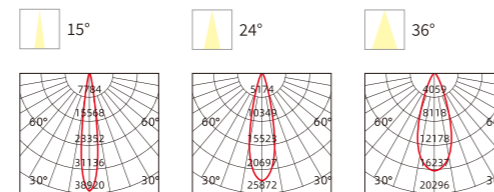

Materials of Housing: **Aluminum**
Materials of Optics: **PC**

Model No.	W	V	PF	lm		LxHxØ [mm] LxWxH [mm] Ø xH [mm]			
OS13048	10W	AC220-240V	≥0.5	650lm	Φ80mm	Φ90x70mm	Aluminum + PC	Recessed	36
OS13049	20W	AC220-240V	≥0.5	1400lm	Φ100mm	Φ115x95mm	Aluminum + PC	Recessed	24
OS13050	30W	AC220-240V	≥0.9	2250lm	Φ125mm	Φ135x110mm	Aluminum + PC	Recessed	18
OS13051	40W	AC220-240V	≥0.9	3000lm	Φ150mm	Φ175x130mm	Aluminum + PC	Recessed	12