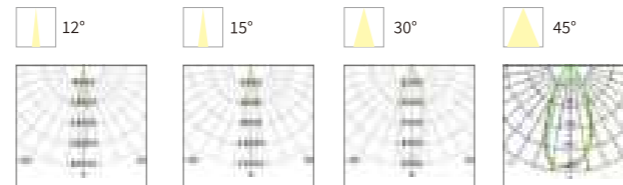

SPOT LIGHT

BHSA04

Model No.	W	V	lm	LxHxΦ [mm] LxWxH [mm] ΦxH [mm]	Material	Installation	Other

OS75030	1W	DC24V	80lm	Φ 43x67x87mm	Aluminum	Fixed installation	/
OS75031	3W	DC24V	240lm	Φ 43x67x87mm	Aluminum	Fixed installation	/

Model No.	W	V	lm	LxHxΦ [mm] LxWxH [mm] ΦxH [mm]	Material	Installation	Other

OS75032	3W	DC24V/AC220-240V	240lm	Φ 65x88x118mm	Aluminum	Fixed installation	/
OS75033	6W	DC24V/AC220-240V	480lm	Φ 65x88x118mm	Aluminum	Fixed installation	/

Model No.	W	V	lm	LxHxΦ [mm] LxWxH [mm] ΦxH [mm]	Material	Installation	Other

OS75034	12W	DC24V/AC220-240V	960lm	Φ 85x109x133mm	Aluminum	Fixed installation	/

SPOT LIGHT

BHSA04

Model No.	W	V	lm	LxHxΦ [mm] LxWxH [mm] ΦxH [mm]	Material	Installation	Other

OS75035	15W	DC24V/AC220-240V	1200lm	Φ 140x186x145mm	Aluminum	Fixed installation	/
OS75036	18W	DC24V/AC220-240V	1440lm	Φ 140x186x145mm	Aluminum	Fixed installation	/
OS75037	24W	DC24V/AC220-240V	1920lm	Φ 140x186x145mm	Aluminum	Fixed installation	/

Model No.	W	V	lm	LxHxΦ [mm] LxWxH [mm] ΦxH [mm]	Material	Installation	Other

OS75038	36W	DC24V/AC220-240V	2880lm	Φ 180x224x173mm	Aluminum	Fixed installation	/
OS75039	48W	DC24V/AC220-240V	3840lm	Φ 180x224x173mm	Aluminum	Fixed installation	/
OS75040	54W	DC24V/AC220-240V	4320lm	Φ 180x224x173mm	Aluminum	Fixed installation	/