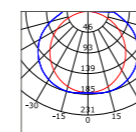

Model No.

W

V

lm

LxHxØ [mm]
LxWxH [mm]
ØxH [mm]

OS72001

12W

DC24V

420lm

1000x43x28mm

Aluminum

Fixed installation /

120°