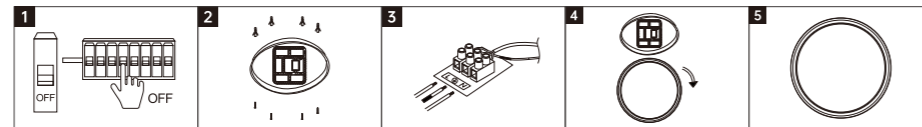

INSTALLATION DIAGRAM

1. Cut off the electricity
2. Fix the luminaire plate
3. Connect the main cable
4. Fix the luminaire
5. Fix the cover

LED CEILING LIGHT

SZSP12

Body Color Ring

Materials of Housing: PC
Materials of Optics: PC