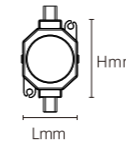

Model No.	W	V	lm	LxHxØ [mm] LxWxH [mm] ØxH [mm]			
OS75005	1.44W	DC24V	42lm	40x45mm	ABS+Polycarbonate	Fixed installation	1