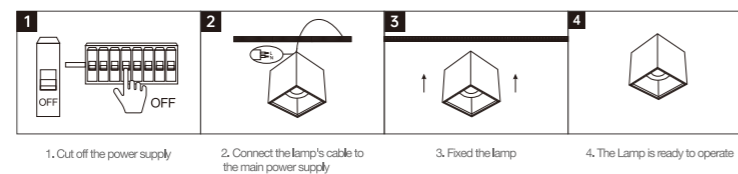

INSTALLATION DIAGRAM