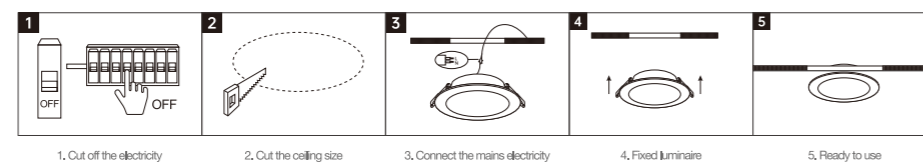

LED DOWNLIGHT

XZSP05

9W 12W 18W

Frame Color

Materials of Housing: PP
Materials of Optics: PP

Model No.	W	V	lm	Beam Angle	LxHxΦ [mm] LxWxH [mm] ΦxH [mm]	Material	Mounting	Quantity
OS12019	9W	AC220-240V	810lm	110°	Φ100mm Φ120x29.5mm	PP	Recessed	60
OS12020	12W	AC220-240V	1080lm	110°	Φ125mm Φ145x29.5mm	PP	Recessed	60
OS12021	18W	AC220-240V	1620lm	110°	Φ150mm Φ170x29.5mm	PP	Recessed	30
OS12022	24W	AC220-240V	2160lm	110°	Φ200mm Φ225x29.5mm	PP	Recessed	20
OS12023	/	/	/	/	Φ123x38mm	PP	surface-mounted frame	60
OS12024	/	/	/	/	Φ148x38mm	PP	surface-mounted frame	60
OS12025	/	/	/	/	Φ173x38mm	PP	surface-mounted frame	60
OS12026	/	/	/	/	Φ228x38mm	PP	surface-mounted frame	40

INSTALLATION DIAGRAM