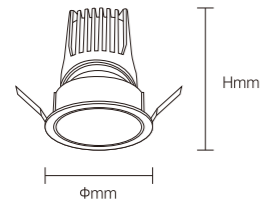

Application

Real estate, households, villas, hotels, shopping malls, supermarkets, stores, offices, etc....

LED SPOTLIGHT

TSA03

Frame Color

Materials of Housing: **Aluminum**
Materials of Optics: **PC**

Model No.	W	V	lm	Beam Angle (mm)	LxHxØ [mm] LxWxH [mm] ØxH [mm]	Material	Mounting	Quantity
OS13026	10W	AC220-240V	700lm	Φ56mm	Φ64x72.5mm	Aluminum	Recessed	50
OS13027	15W	AC220-240V	1050lm	Φ75mm	Φ85x92mm	Aluminum	Recessed	50
OS13028	24W	AC220-240V	1680lm	Φ95mm	Φ106x122mm	Aluminum	Recessed	24