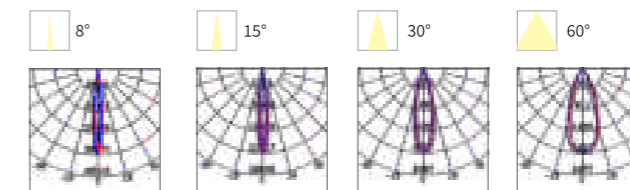

Model No.	W	V	lm	LxHxØ [mm] LxWxH [mm] ØxH [mm]	Material	Installation	Icons
OS75019	48W	DC24V/AC220-240V	3840lm	Φ220x150mm	Aluminum	Fixed installation /	
OS75020	60W	DC24V/AC220-240V	4800lm	Φ220x150mm	Aluminum	Fixed installation /