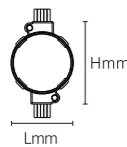

POINT LIGHT

YTSP01

Model No.	W	V	lm	LxHxØ [mm] LxWxH [mm] ØxH [mm]			
OS74001	0.72W	DC12V	21lm	Φ30mm	ABS+Polycarbonate	Fixed installation	1

Model No.	W	V	lm	LxHxØ [mm] LxWxH [mm] ØxH [mm]			
OS74002	1.44W	DC24V	42lm	Φ40mm	ABS+Polycarbonate	Fixed installation	1

Model No.	W	V	lm	LxHxØ [mm] LxWxH [mm] ØxH [mm]			
OS74003	1.44W	DC24V	42lm	Φ40mm	ABS+Polycarbonate	Fixed installation	1

INSTALLATION DIAGRAM

POINT LIGHT

YTSP02

Model No.	W	V	lm	LxHxØ [mm] LxWxH [mm] ØxH [mm]			
OS75004	0.72W	DC24V	21lm	30x35mm	ABS+Polycarbonate	Fixed installation	1

Model No.	W	V	lm	LxHxØ [mm] LxWxH [mm] ØxH [mm]			
OS75005	1.44W	DC24V	42lm	40x45mm	ABS+Polycarbonate	Fixed installation	1

Model No.	W	V	lm	LxHxØ [mm] LxWxH [mm] ØxH [mm]			
OS75006	1.44W	DC24V	42lm	50x55mm	ABS+Polycarbonate	Fixed installation	1

Model No.	W	V	lm	LxHxØ [mm] LxWxH [mm] ØxH [mm]			
OS75007	2.88W	DC24V	84lm	60x65mm	ABS+Polycarbonate	Fixed installation	1

INSTALLATION DIAGRAM