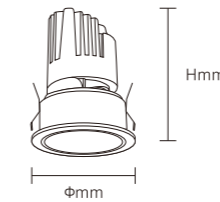

LED SPOTLIGHT