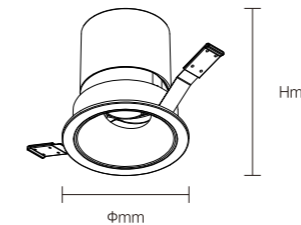

LED SPOTLIGHT