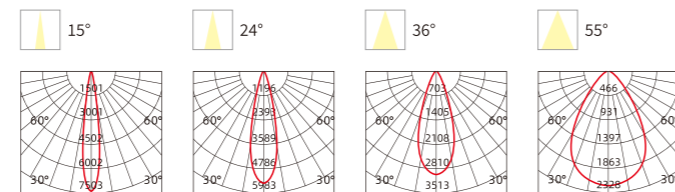

TSA11

IP20 50000h CRI ≥ 90 PF ≥ 0.5 PF ≥ 0.9
1-10 VOLT DALI ZigBee

Frame Color

Materials of Housing: **Aluminum**
Materials of Optics: **PC**

Model No.	W	V	lm	Φ (mm)	LxHxØ [mm] LxWxH [mm] Ø xH [mm]	Material	Mounting	Depth
OS13143	8W	AC220-240V	600lm	Φ56mm	Φ65x59mm	Aluminum + PC	Recessed	30
OS13150	12W	AC220-240V	960lm	Φ75mm	Φ86x78mm	Aluminum + PC	Recessed	30
OS13157	20W	AC220-240V	1600lm	Φ95mm	Φ106x92mm	Aluminum + PC	Recessed	30