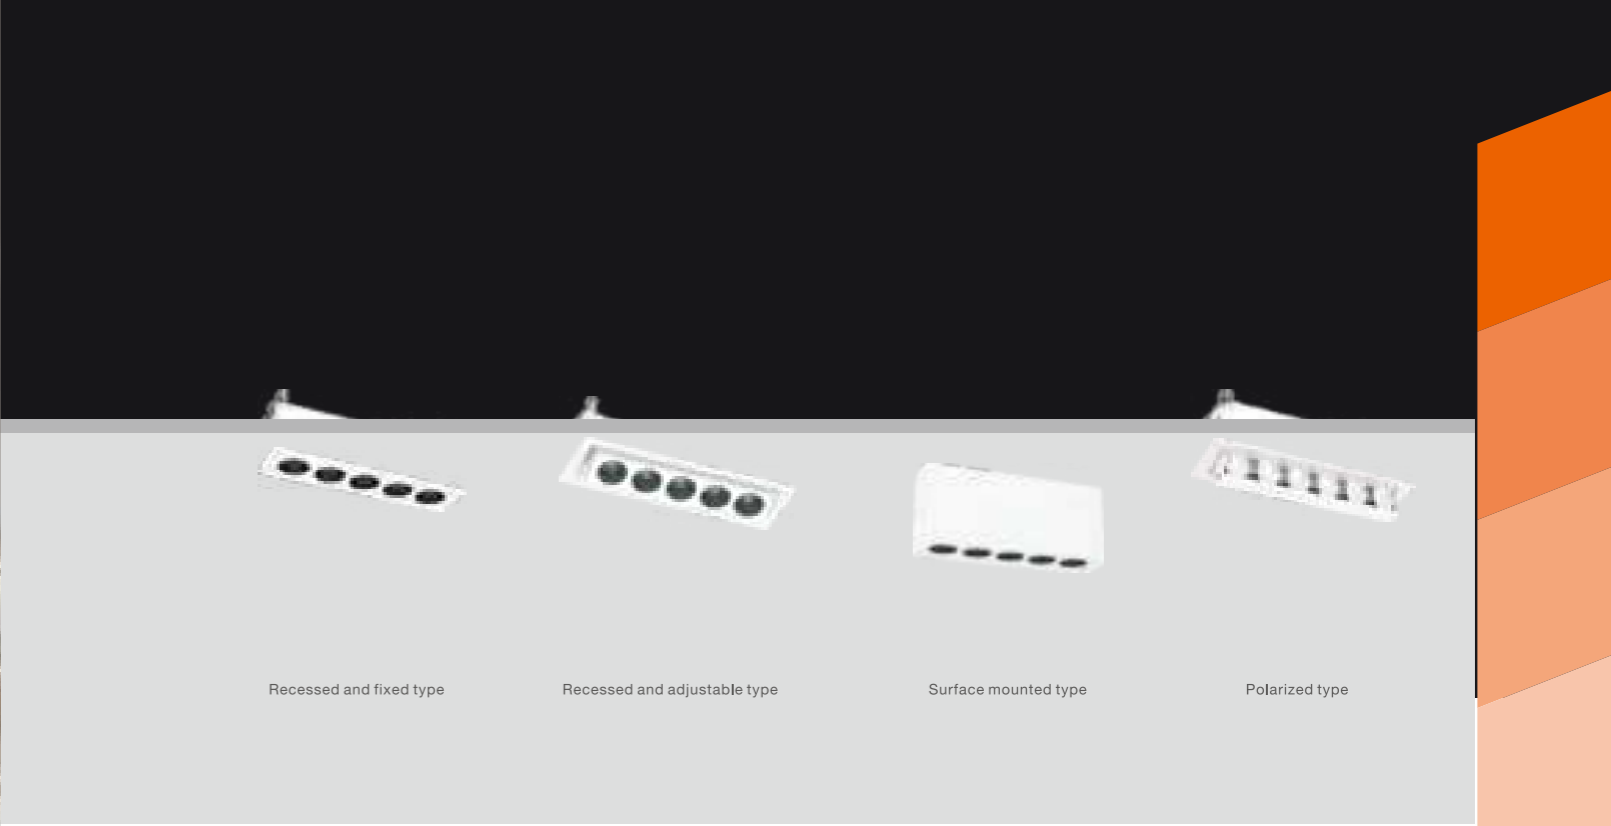

INSTALLATION DIAGRAM

Recessed and fixed type

Recessed and adjustable type

Surface mounted type

Polarized type

LINEAR GRILLE SPOTLIGHT

Product Features

The light source is deeply embedded and matched with a black grille, which prevents glare and is not dazzling. The Color Rendering index (CRI) is ≥ 90 , which can truly restore the original color of objects. Multiple optical options are available, including wall washing, 15°, 24°, and 36°. The lifespan is as long as 30,000 hours. There is no stroboscopic effect, which protects eyesight.