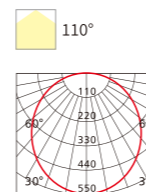

Frame Color

Materials of Housing: PP
Materials of Optics: PP

Model No.	W	V	lm		LxHxφ [mm] LxWxH [mm] φxH [mm]			
OS12012	4W	AC220-240V	200lm	φ75mm	φ84x30.5mm	PP	Recessed	100
OS12013	6W	AC220-240V	390lm	φ95mm	φ112x28mm	PP	Recessed	100
OS12014	10W	AC220-240V	650lm	φ120mm	φ138x32mm	PP	Recessed	80
OS12015	15W	AC220-240V	975lm	φ155mm	φ170x32mm	PP	Recessed	60