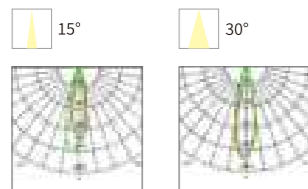

Model No.	W	V	lm	LxHxØ [mm] LxWxH [mm] ØxH [mm]	Material	Installation
OS75123	6W	DC24V	480lm	Φ65x117x123mm	Aluminum	Fixed installation /

Model No.	W	V	lm	LxHxØ [mm] LxWxH [mm] ØxH [mm]	Material	Installation
OS75124	12W	DC24V	960lm	Φ85x133x132mm	Aluminum	Fixed installation /