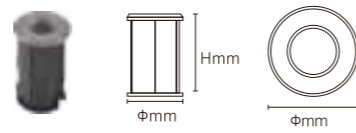

Application areas

- Sculptures
- Walls, fences
- Plants, etc.

IN-GROUND LIGHT

YHSA01

Model No.	W	V	lm	LxHxØ [mm] LxWxH [mm] ØxH [mm]	Nozzle hole			
-----------	---	---	----	--------------------------------------	-------------	--	--	--