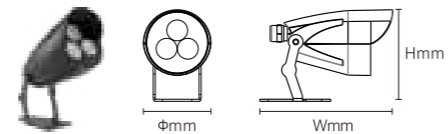

Model No.	W	V	lm	LxHxΦ [mm] LxWxH [mm] ΦxH [mm]	Material	Installation	Other

OS75030	1W	DC24V	80lm	Φ 43x67x87mm	Aluminum	Fixed installation	/
OS75031	3W	DC24V	240lm	Φ 43x67x87mm	Aluminum	Fixed installation	/