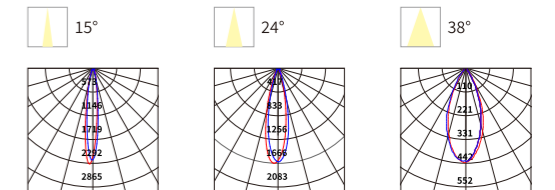

Body Color

Model No.	W	V	lm	LxHxØ [mm] LxWxH [mm] ØxH [mm]			

OS21012	5W	DC24V	350lm	Φ75x70mm	Aluminum alloy	Track	36

Materials of Housing: **Aluminum**
Materials of Optics: **PMMA**