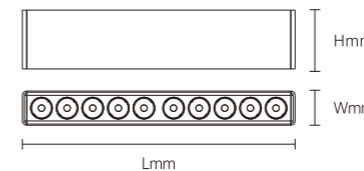

Materials of Housing: Aluminum
Materials of Optics: PC

Model No.	W	V	lm		LxHxØ [mm] LxWxH [mm] ØxH [mm]			
OS19009	20W	AC170-277V	1100lm	15°	287x36x64mm	Aluminum	Surface	24