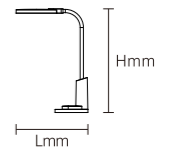

LED TABLE LIGHT

RSP07

Model No.	DIMMABLE	W	V	lm	LxHxØ [mm] LxWxH [mm] ØxH [mm]	Material	Notes

OS40063 Knob stepless dim 14W AC220-240V 900lm 252x186x487mm ABS + AL alloy /

RSP08

Model No.	DIMMABLE	W	V	lm	LxHxØ [mm] LxWxH [mm] ØxH [mm]	Material	Notes

OS40064 Knob stepless dim 18W AC220-240V 800lm 380x186x483mm ABS + AL alloy /

LED TABLE LIGHT

RSP09

Model No.	DIMMABLE	W	V	lm	LxHxØ [mm] LxWxH [mm] ØxH [mm]	Material	Notes

OS40065 Three-level dim 9W AC220-240V 400lm 428x70x544mm ABS+ silicone /

RSP10

Model No.	DIMMABLE	W	V	lm	LxHxØ [mm] LxWxH [mm] ØxH [mm]	Material	Notes

OS40066 Stepless dim 8W AC220-240V 300lm 150x120x660mm ABS+ silicone /