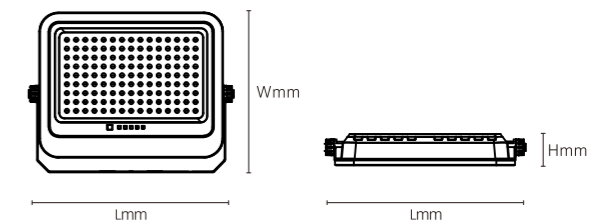

LED SOLAR FLOODLIGHT

FXSA02

Model No.	W	Photovoltaic panel	Photovoltaic panel size (LxWxH)	V	lm	LxHxØ [mm] LxWxH [mm] ØxH [mm]	Material	Mounting	Notes
OS40133	3W	10W/6V	350x235x17mm	DC3.2V	450lm	155x189x48mm	Die-cast aluminum	Hanging mounting	/
OS40134	5W	10W/6V	350x235x17mm	DC3.2V	720lm	155x189x48mm	Die-cast aluminum	Hanging mounting	/
OS40135	9W	18W/6V	350x350x17mm	DC3.2V	1350lm	217x270x48mm	Die-cast aluminum	Hanging mounting	/
OS40136	12W	25W/6V	350x450x17mm	DC3.2V	1800lm	217x270x48mm	Die-cast aluminum	Hanging mounting	/
OS40137	15W	25W/6V	350x450x17mm	DC3.2V	2250lm	217x270x48mm	Die-cast aluminum	Hanging mounting	/

INSTALLATION DIAGRAM

LED SOLAR FLOODLIGHT

FXSA04

Model No.	W	Photovoltaic panel	Photovoltaic panel size (LxWxH)	V	lm	LxHxØ [mm] LxWxH [mm] ØxH [mm]	Material	Mounting	Notes
OS40141	60W	5W/6V	270x180x15mm	DC3.2V	600lm	172x250x46mm	PC	Fixed installation	/
OS40142	100W	8W/6V	350x235x15mm	DC3.2V	900lm	215x305x46mm	PC	Fixed installation	/
OS40143	150W	12W/6V	290x350x15mm	DC3.2V	1050lm	215x305x46mm	PC	Fixed installation	/
OS40143	200W	15W/6V	350x350x15mm	DC3.2V	1350lm	245x340x54mm	PC	Fixed installation	/

110°

INSTALLATION DIAGRAM