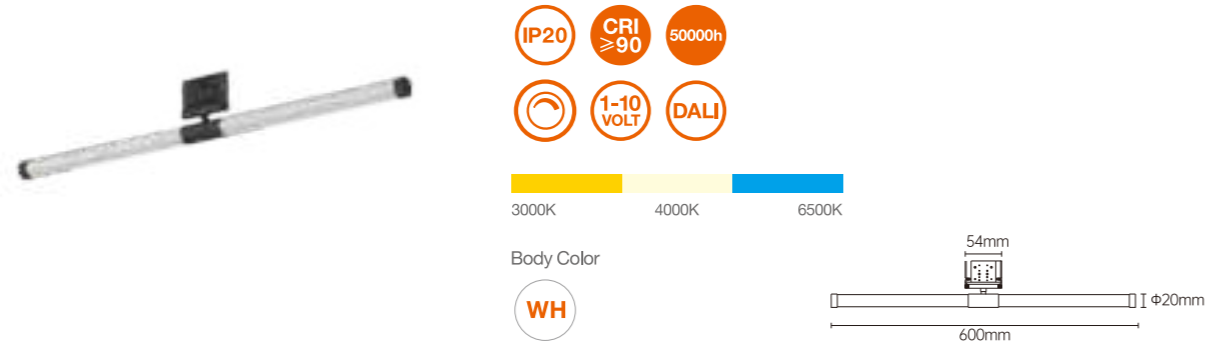

HTSA01 SUSPENSION WIRE-MAGIC STICK

Model No.	W	V	lm	LxHx∅ [mm] LxWxH [mm] ∅xH [mm]	Material	Mounting	Quantity
OS21015	8W	DC24V	280lm	∅20x600mm	Acrylic+Gas-phase silica gel	Track	24