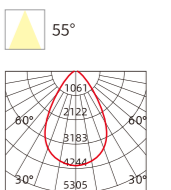

Model No.	W	V	PF	lm	Beam Angle (°)	LxHxØ [mm] LxWxH [mm] ØxH [mm]	Material	Mounting	Beam Angle (°)
OS12125	9W	AC220-240V	≥0.5	1080lm	45°	φ83x55mm	Aluminum + PMMA	Recessed	36
OS12126	15W	AC220-240V	≥0.5	1800lm	45°	φ105x65mm	Aluminum + PMMA	Recessed	36
OS12127	24W	AC220-240V	≥0.5	2880lm	45°	φ125x80mm	Aluminum + PMMA	Recessed	24
OS12128	35W	AC220-240V	≥0.9	4200lm	45°	φ150x90mm	Aluminum + PMMA	Recessed	12
OS12129	50W	AC220-240V	≥0.9	6000lm	45°	φ216x110mm	Aluminum + PMMA	Recessed	8