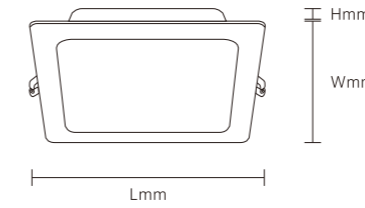

INSTALLATION DIAGRAM

LED DOWNLIGHT

XZSP05

12W 18W

Frame Color

Materials of Housing: PP
Materials of Optics: PP

Model No.	W	V	lm	Beam Angle	LxHxΦ [mm] LxWxH [mm] ΦxH [mm]	Material	Mounting	Quantity
OS12027	12W	AC220-240V	1080lm	110°	125x125mm 145x145x29.5mm	PP	Recessed	60
OS12028	18W	AC220-240V	1620lm	110°	150x150mm 170x170x29.5mm	PP	Recessed	30
OS12029	24W	AC220-240V	2160lm	110°	200x200mm 225x225x29.5mm	PP	Recessed	20
OS12030	/	/	/	/	148x148x38mm	PP	surface-mounted frame	60
OS12031	/	/	/	/	173x173x38mm	PP	surface-mounted frame	60
OS12032	/	/	/	/	228x228x38mm	PP	surface-mounted frame	40