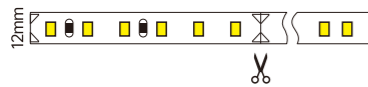

Model No.	LED CHIP	W	V	lm	LxHx∅ [mm] LxWxH [mm] ∅xH [mm]			
OS11001	120	9W/m	AC220-240V	700lm	50000x12x5.5mm	PVC	Surface	50m/Roll
OS11002	120	12W/m	AC220-240V	1200lm	50000x14x5.5mm	PVC	Surface	50m/Roll
OS11003	180	12W/m	AC220-240V	1200lm	50000x14x5.5mm	PVC	Surface	50m/Roll