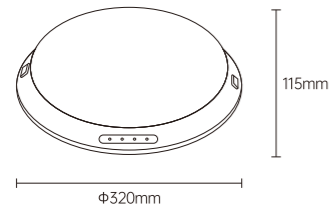

GHSI05

6500K

Model No.: OS23009
Main Power: 12W;
Battery: Ni-Cd 1.2V;
Input voltage: AC220V/50Hz ;
Recharging time: 24 hours;
Emergency time: 120mins;
Material: metal+ABS+PC;
Emergency lumen: 55lm(±5%);
Installation: ceiling mounted;
Working mode: Switch control main power & automatic emergency;
Control type: Non-centralized control.
PCS/CTN: 30