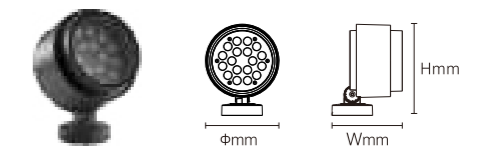

OS75035	15W	DC24V/AC220-240V	1200lm	Φ 140x186x145mm	Aluminum	Fixed installation	/
OS75036	18W	DC24V/AC220-240V	1440lm	Φ 140x186x145mm	Aluminum	Fixed installation	/
OS75037	24W	DC24V/AC220-240V	1920lm	Φ 140x186x145mm	Aluminum	Fixed installation	/