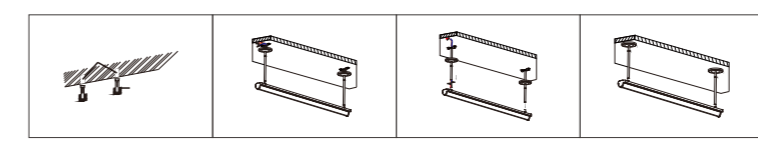

INSTALLATION DIAGRAM