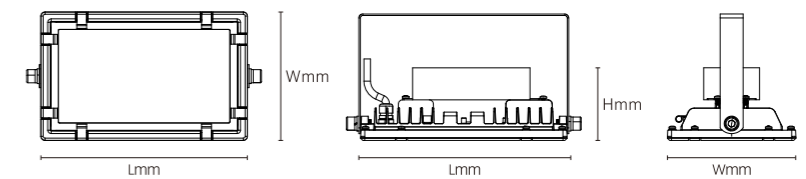

LED FLOODLIGHT

XFSA02

6500K

Body Color

Model No.	W	V	lm		LxHxØ [mm] LxWxH [mm] ØxH [mm]			
Os40104	30W	AC100-277V	4500lm	/	223x106x115mm	Die-cast aluminum	Bracket / Ceiling	/
OS40105	40W	AC100-277V	6000lm	/	223x106x115mm	Die-cast aluminum	Bracket / Ceiling	/
OS40106	50W	AC100-277V	7500lm	/	273x106x119mm	Die-cast aluminum	Bracket / Ceiling	/
OS40107	60W	AC100-277V	9000lm	/	273x106x119mm	Die-cast aluminum	Bracket / Ceiling	/
OS40108	80W	AC100-277V	12000lm	/	286x156x154mm	Die-cast aluminum	Bracket / Ceiling	/
OS40109	100W	AC100-277V	15000lm	/	286x156x154mm	Die-cast aluminum	Bracket / Ceiling	/
OS40110	120W	AC100-277V	18000lm	/	286x156x154mm	Die-cast aluminum	Bracket / Ceiling	/
OS40111	150W	AC100-277V	22500lm	/	336x156x166mm	Die-cast aluminum	Bracket / Ceiling	/
OS40112	180W	AC100-277V	27000lm	/	386x156x176mm	Die-cast aluminum	Bracket / Ceiling	/
OS40113	200W	AC100-277V	30000lm	/	386x156x176mm	Die-cast aluminum	Bracket / Ceiling	/