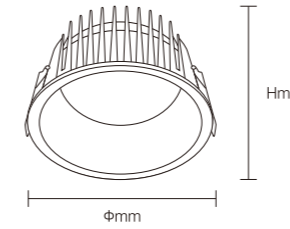

Materials of Housing: **Aluminum**
Materials of Optics: **PMMA**

Model No.	W	V	PF	lm	Beam Angle (°)	LxHxØ [mm] LxWxH [mm] ØxH [mm]	Material	Mounting	Beam Angle (°)
OS12125	9W	AC220-240V	≥0.5	1080lm	45°	φ83x55mm	Aluminum + PMMA	Recessed	36
OS12126	15W	AC220-240V	≥0.5	1800lm	45°	φ105x65mm	Aluminum + PMMA	Recessed	36
OS12127	24W	AC220-240V	≥0.5	2880lm	45°	φ125x80mm	Aluminum + PMMA	Recessed	24
OS12128	35W	AC220-240V	≥0.9	4200lm	45°	φ150x90mm	Aluminum + PMMA	Recessed	12
OS12129	50W	AC220-240V	≥0.9	6000lm	45°	φ216x110mm	Aluminum + PMMA	Recessed	8