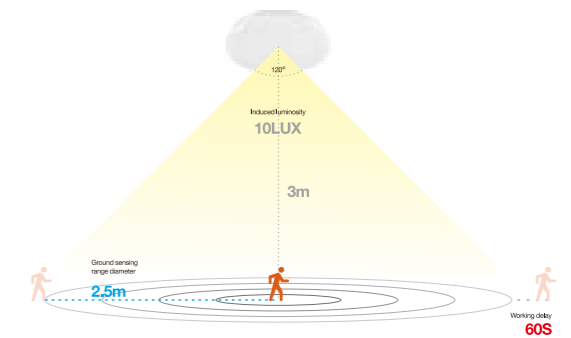

Model No.	W	V	lm	LxHxØ [mm] LxWxH [mm] ØxH [mm]			
OS18034	12W	AC220-240V	780lm	Φ270x100mm	Iron+PMMA	Surface mounted	10