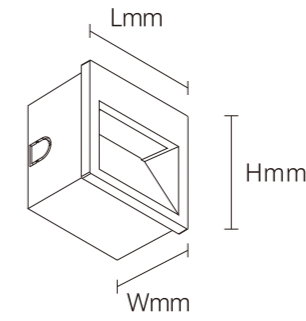

STEP LIGHT

ZRSA17

Model No.	W	V	lm		$L \times H \times \varnothing$ [mm]	$L \times W \times H$ [mm]	$\varnothing \times H$ [mm]			

OS77022   3W   AC220-240V   20lm   45x62mm   75x75x32mm   Aluminum   Fixed installation   /

30°

STEP LIGHT

ZRSA19

Model No.	W	V	lm		$L \times H \times \varnothing$ [mm]	$L \times W \times H$ [mm]	$\varnothing \times H$ [mm]			

OS77024   3W   AC220-240V   84lm   100x100mm   106x106x72mm   Aluminum   Fixed installation   /

100°

ZRSA18

Model No.	W	V	lm		$L \times H \times \varnothing$ [mm]	$L \times W \times H$ [mm]	$\varnothing \times H$ [mm]			

OS77023   3W   AC220-240V   20lm   45x62mm $\varnothing 75 \times 32$ mm   Aluminum   Fixed installation   /

30°

ZRSA20

Model No.	W	V	lm		$L \times H \times \varnothing$ [mm]	$L \times W \times H$ [mm]	$\varnothing \times H$ [mm]			

OS77025   3W   AC220-240V   84lm   103x66mm   109x72x73mm   Aluminum   Fixed installation   /

100°