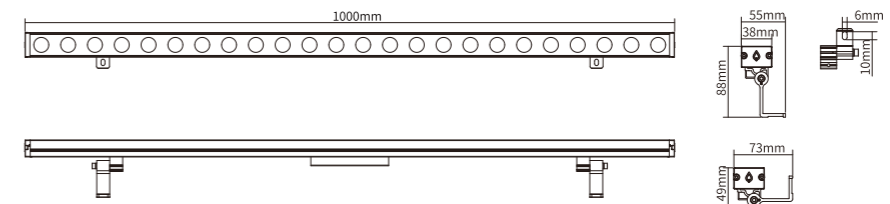

LINEAR WALL WASHER

LSSA01

DIMENSIONS(mm)

Model No.	W	V	lm	LxHx∅ [mm] LxWxH [mm] ∅xH [mm]	Material	Installation	Notes
OS71003	36W	DC24V	2880lm	1000x38x88mm	Aluminum	Fixed installation	/

COMPREHENSIVE DESIGN WITH DETAILED CONTROL