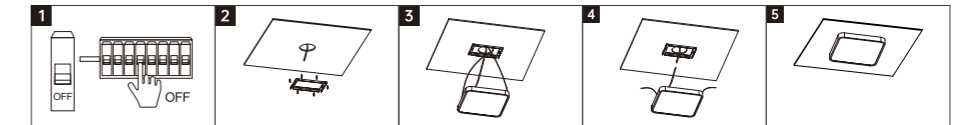

INSTALLATION DIAGRAM

1. Cut off the electricity
2. Fix the hanging board on the ceiling, and the input wire is threaded through the middle of the hanging board
3. Connect the luminaire's power input line with the mains to the LN ground line
4. Hang the safety rope on the side hole of the hanging plate
5. Fixture is ready to use