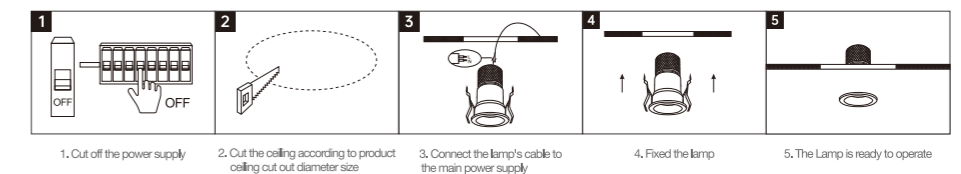

INSTALLATION DIAGRAM