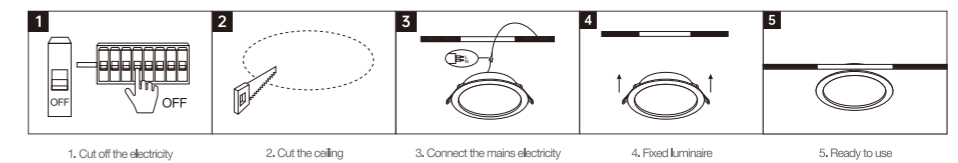

- Ground sensing range diameter: 3m
- Induced luminosity: 10 lux
- Sensing angle 120°
- Working delay 25s-35s
- Installation height 2.5m-3.5m

INSTALLATION DIAGRAM

LED DOWNLIGHT

2 in 1 Downlight

Product Features