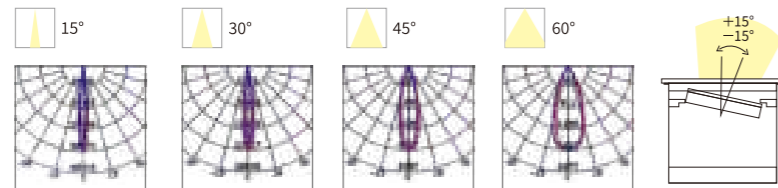

YHSA04

Model No.	W	V	lm	LxHxØ [mm] LxWxH [mm] ØxH [mm]	Nozzle hole	Material	Beam angle	Control	IP Rating
OS73015	12W	DC24V	480lm	φ200x153mm φ190mm	Aluminum	Stainless steel	/	/	/

Model No.	W	V	lm	LxHxØ [mm] LxWxH [mm] ØxH [mm]	Nozzle hole	Material	Beam angle	Control	IP Rating
OS73016	24W	DC24V	960lm	φ230x178mm φ220mm	Aluminum	Stainless steel	/	/	/