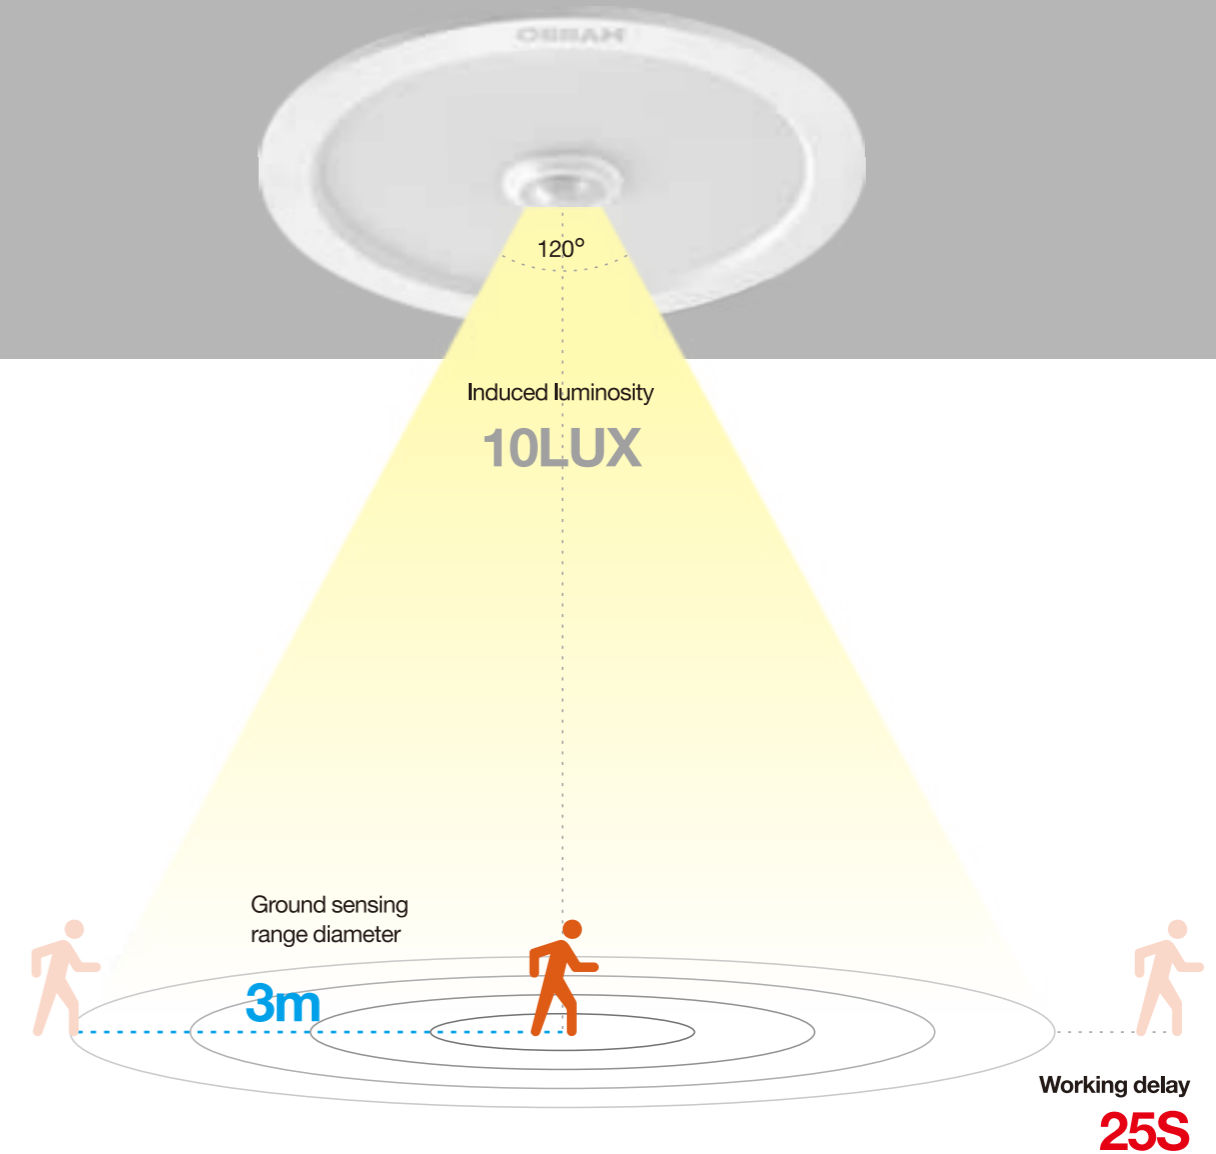

INSTALLATION DIAGRAM

LED DOWNLIGHT

XZSP04

Product Features

- Intelligent light control can automatically identify day and night.
- When the luminance is greater than 10 lux, the light will not turn on.
- When the luminance is lower than 10 lux, the induction function will be activated.
- After a person leaves the sensing range, the light will remain on for 30 seconds, providing user-friendly lighting.
- It has a long sensing distance, and the light will turn on when within a sensing radius of 3 meters.
- There is no stroboscopic effect, which protects eyesight, perfectly presenting the color and luster of the subject.