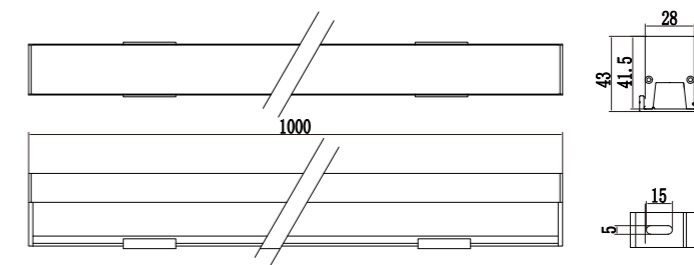

Application areas

- Highlighting of high-rise structural details
- Retail window and showroom backgrounds.
- Indoor/outdoor sculptures

LINEAR LIGHT

JSSA01

DIMENSIONS(mm)

Model No.

W

V