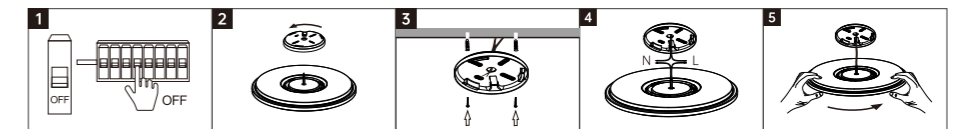

INSTALLATION DIAGRAM

1. Cut off the electricity
2. Remove the pre-install tag from luminaire
3. Moulding the tag
4. Connect cable
5. Fix back the luminaire to the tag