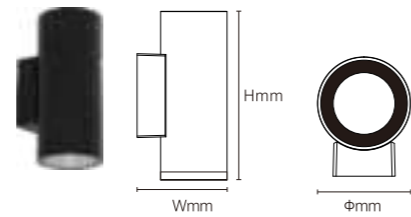

Model No.	W	V	lm	LxHxΦ [mm] LxWxH [mm] ΦxH [mm]	Material	Installation

OS77003   20W   AC220-240V   1800lm   Φ90x169x115mm   Aluminum   Fixed installation   /

Model No.	W	V	lm	LxHxΦ [mm] LxWxH [mm] ΦxH [mm]	Material	Installation

OS77004   2x10W   AC220-240V   1800lm   Φ90x210x115mm   Aluminum   Fixed installation   /