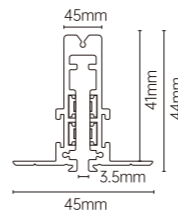

IP20

Body Color

BK

Recessed Type (Plastering)