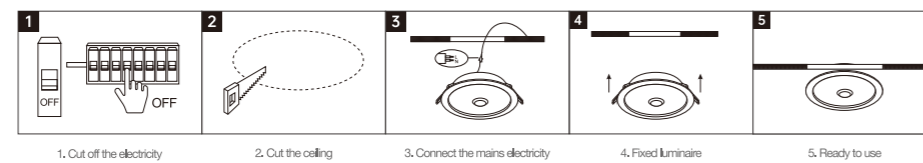

INSTALLATION DIAGRAM