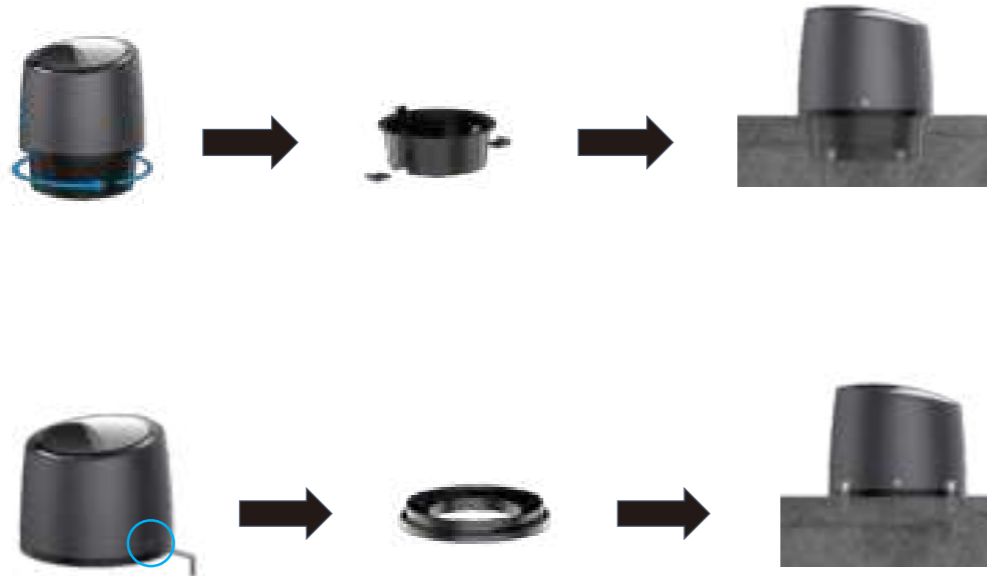

Model No.	W	V	lm	LxHxØ [mm] LxWxH [mm] ØxH [mm]	Material	Installation
OS75108	80W	AC220-240V	5600lm	Φ240x275x240mm	Aluminum	Fixed installation /

Model No.	W	V	lm	LxHxØ [mm] LxWxH [mm] ØxH [mm]	Material	Installation
OS75109	80W	AC220-240V	5600lm	Φ272x137x272mm	Aluminum	Fixed installation /

Model No.	W	V	lm	LxHxØ [mm] LxWxH [mm] ØxH [mm]	Material	Installation
OS75110	80W	AC220-240V	5600lm	Φ240x290x246mm	Aluminum	Fixed installation /