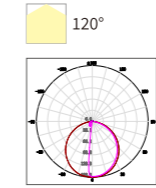

Model No.	W	V	lm	LxHxØ [mm] LxWxH [mm] ØxH [mm]	Material	Installation
OS78111	10W	AC220-240V	540lm	φ160x800mm	Aluminum	Fixed installation /