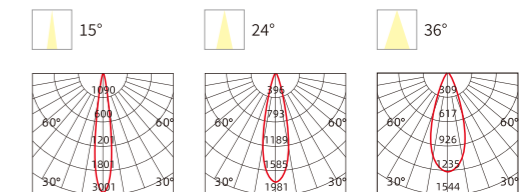

INSTALLATION DIAGRAM

LED SPOTLIGHT

TSA02

LED SPOTLIGHT

TSA02

Frame Color

Materials of Housing: **Aluminum**
Materials of Optics: **PMMA**

Model No.	W	V	lm	Beam Angle (mm)	LxHxΦ [mm] LxWxH [mm] ΦxH [mm]	Material	Installation	Depth
OS13013	7W	AC220-240V	525lm	Φ56mm	Φ63x70mm	Aluminum	Recessed	64
OS13014	9W	AC220-240V	675lm	Φ75mm	Φ85x86mm	Aluminum	Recessed	64
OS13015	12W	AC220-240V	900lm	Φ75mm	Φ85x86mm	Aluminum	Recessed	48
OS13016	24W	AC220-240V	1800lm	Φ90mm	Φ108x110mm	Aluminum	Recessed	26