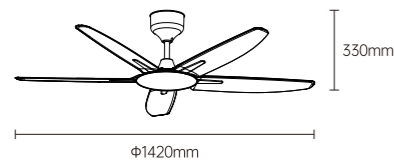

YZSP01

IP20

Body Color

WG WH

BLADE MAIN

Model No.: LV11003

Product size: 56 inch

Fan leaves: 5-leaf-ABS, wood grain

Electrical machinery: 40W-low voltage DC

Lamp: No

Control mode: Wireless IR Remote Controller

Function: Forward and reverse rotation with 14 gears (Forward rotation with 7 gears and reverse rotation with 7 gears), max rotation speed 220rpm

Installation method: Lifting hook, hanging rod 250mm

PCS/CTN: 2