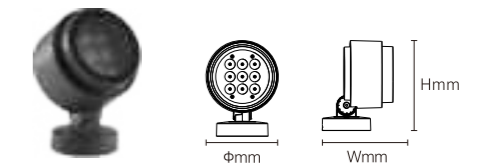

SPOT LIGHT

BHSA04

Model No.	W	V	lm	LxHxΦ [mm] LxWxH [mm] ΦxH [mm]	Material	Installation	Other

OS75030	1W	DC24V	80lm	Φ 43x67x87mm	Aluminum	Fixed installation	/
OS75031	3W	DC24V	240lm	Φ 43x67x87mm	Aluminum	Fixed installation	/

Model No.	W	V	lm	LxHxΦ [mm] LxWxH [mm] ΦxH [mm]	Material	Installation	Other

OS75032	3W	DC24V/AC220-240V	240lm	Φ 65x88x118mm	Aluminum	Fixed installation	/
OS75033	6W	DC24V/AC220-240V	480lm	Φ 65x88x118mm	Aluminum	Fixed installation	/

Model No.	W	V	lm	LxHxΦ [mm] LxWxH [mm] ΦxH [mm]	Material	Installation	Other

OS75034	12W	DC24V/AC220-240V	960lm	Φ 85x109x133mm	Aluminum	Fixed installation	/

SPOT LIGHT

BHSA04

Model No.	W	V	lm	LxHxΦ [mm] LxWxH [mm] ΦxH [mm]	Material	Installation	Other

OS75035	15W	DC24V/AC220-240V	1200lm	Φ 140x186x145mm	Aluminum	Fixed installation	/
OS75036	18W	DC24V/AC220-240V	1440lm	Φ 140x186x145mm	Aluminum	Fixed installation	/
OS75037	24W	DC24V/AC220-240V	1920lm	Φ 140x186x145mm	Aluminum	Fixed installation	/

Model No.	W	V	lm	LxHxΦ [mm] LxWxH [mm] ΦxH [mm]	Material	Installation	Other

OS75038	36W	DC24V/AC220-240V	2880lm	Φ 180x224x173mm	Aluminum	Fixed installation	/
OS75039	48W	DC24V/AC220-240V	3840lm	Φ 180x224x173mm	Aluminum	Fixed installation	/
OS75040	54W	DC24V/AC220-240V	4320lm	Φ 180x224x173mm	Aluminum	Fixed installation	/