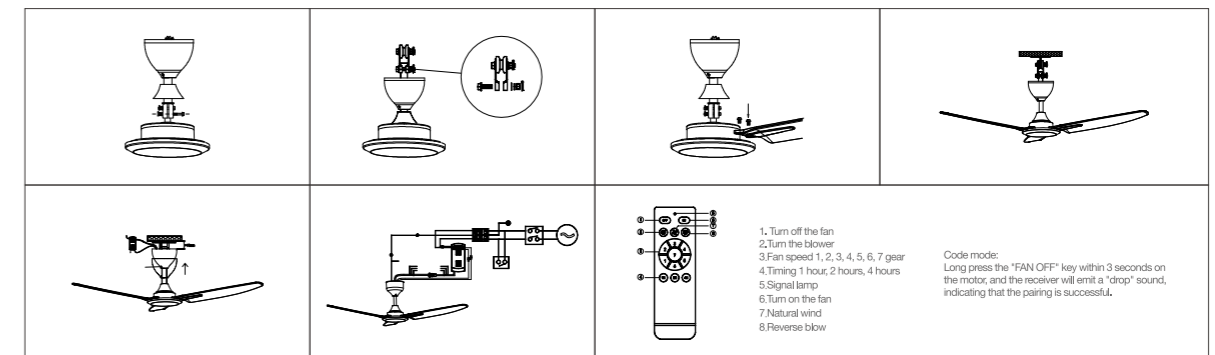

INSTALLATION DIAGRAM