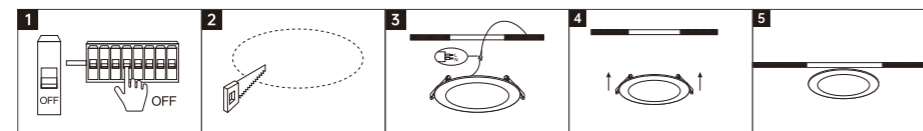

INSTALLATION DIAGRAM

1. Cut off the electricity 2. Cut the ceiling size 3. Connect the mains electricity 4. Fixed luminaire 5. Ready to use