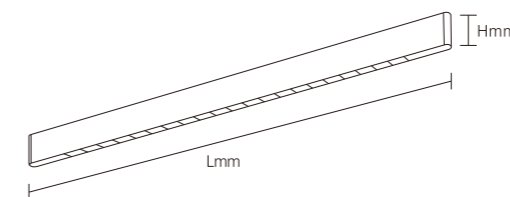

Materials of Housing: Aluminum
Materials of Optics: PMMA