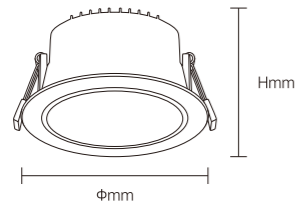

Frame Color