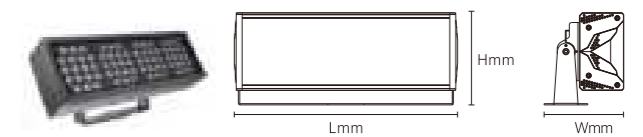

Model No.	W	V	lm	LxHxØ [mm] LxWxH [mm] ØxH [mm]	Material	Installation

OS75062	150W	DC24V/AC220-240V	12000lm	460x190x164mm	Aluminum	Fixed installation /