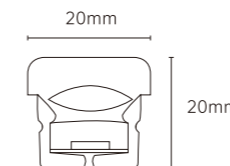

Recommended Accessories

OUTDOOR WALL LIGHT

Product Features

1. Round and square types for options,
2. Applicable for corridors, walls, etc

Application areas

- Corridors
- Hallways
- Stairs, etc

OUTDOOR WALL LIGHT