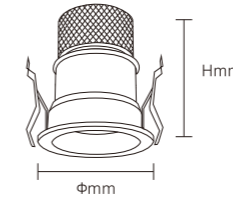

INSTALLATION DIAGRAM

LED SPOTLIGHT

TSA15

Frame Color

Materials of Housing: **Aluminum**
Materials of Optics: **PC**

Model No.	W	V	lm	Beam Angle (°)	LxHxØ [mm] LxWxH [mm] ØxH [mm]	Material	Mounting	Quantity
OS13195	10W	AC220-240V	700lm	Φ55mm	Φ60x90mm	Aluminum	Recessed	40
OS13196	12W	AC220-240V	840lm	Φ55mm	Φ60x98mm	Aluminum	Recessed	40
OS13197	15W	AC220-240V	1050lm	Φ55mm	Φ60x110mm	Aluminum	Recessed	40