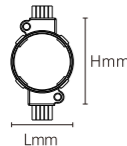

Model No.	W	V	lm	LxHxØ [mm] LxWxH [mm] ØxH [mm]			
OS74002	1.44W	DC24V	42lm	Φ40mm	ABS+Polycarbonate	Fixed installation	1