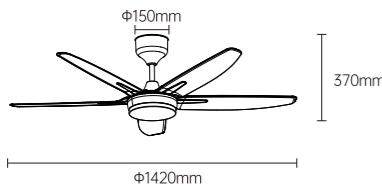

Body Color

Model No.: OS22003
Product size: 56 inch
Fan leaves: 5-leaf-ABS
Electrical machinery: 40W-low voltage DC
Lamp: 24W
Control mode: Wireless IR Remote Controller
Function: Forward and reverse rotation with 14 gears (Forward rotation with 7 gears and reverse rotation with 7 gears), max rotation speed 220rpm
Installation method: Lifting hook, hanging rod 250mm
PCS/CTN: 2