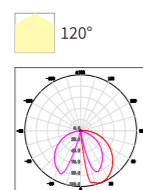

Model No.	W	V	lm	LxHxØ [mm] LxWxH [mm] ØxH [mm]	Material	Installation
OS78114	10W	AC220-240V	540lm	120x120x600mm	Aluminum	Fixed installation /