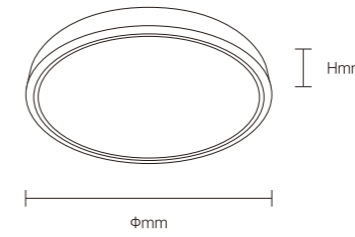

Model No.	W	V	lm	LxHx∅ [mm] LxWxH [mm] ∅xH [mm]	Material	Installation	Height
OS18075	26W	AC100-245V	1200lm	Φ300x40mm	PP+PC+PS+PMMA	Surface	10