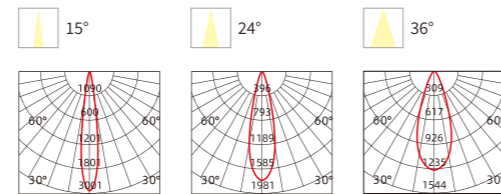

Materials of Housing: **Aluminum**
Materials of Optics: **PMMA**

Model No.	W	V	lm						
	[W]	[V]	[lm]	[°]	[mm]	LxWxH [mm]			[mm]
OS13007	7W	AC220-240V	560lm	φ75mm	φ85x65mm	PC + Aluminum	Recessed	48	
OS13008	9W	AC220-240V	720lm	φ75mm	φ85x65mm	PC + Aluminum	Recessed	48	
OS13009	12W	AC220-240V	960lm	φ75mm	φ85x65mm	PC + Aluminum	Recessed	48	
OS13010	12W	AC220-240V	960lm	φ90mm	φ100x65mm	PC + Aluminum	Recessed	48	
OS13011	15W	AC220-240V	1200lm	φ95mm	φ105x85mm	PC + Aluminum	Recessed	36	
OS13012	18W	AC220-240V	1440lm	φ95mm	φ105x85mm	PC + Aluminum	Recessed	36