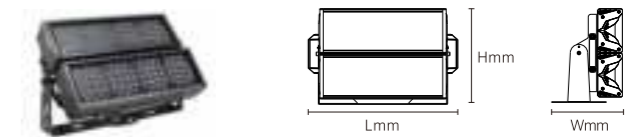

Model No.	W	V	lm	LxHxØ [mm] LxWxH [mm] ØxH [mm]	Material	Installation

OS75063	200W	DC24V/AC220-240V	16000lm	580x190x154mm	Aluminum	Fixed installation /