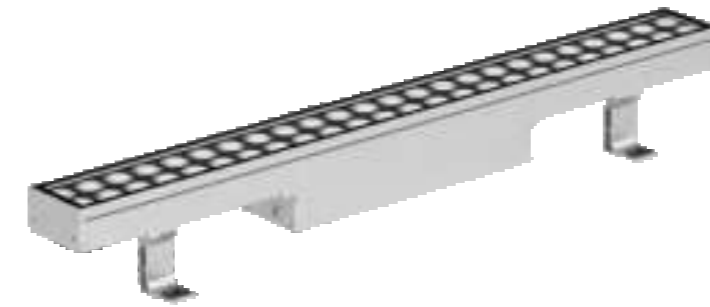

LINEAR WALL WASHER