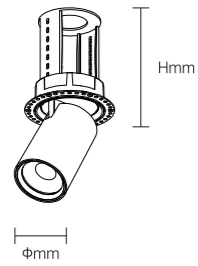

INSTALLATION DIAGRAM

LED SPOTLIGHT

TSA07

Frame Color

Materials of Housing: Aluminum
Materials of Optics: PC

Model No.	W	V	lm	mm	LxHxØ [mm] LxWxH [mm] Ø xH [mm]	Material	Installation	Qty
OS13042	7W	AC220-240V	455lm	Φ55mm	Φ75x84mm	Aluminum	Recessed	36
OS13043	12W	AC220-240V	840lm	Φ75mm	Φ95x106mm	Aluminum	Recessed	36
OS13044	20W	AC220-240V	1500lm	Φ95mm	Φ116x127mm	Aluminum	Recessed	24