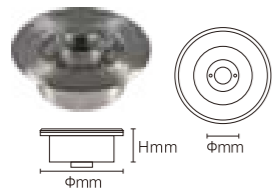

MODEL NO.	NOZZLE HOLE	W	V	lm	LxHxØ [mm] LxWxH [mm] ØxH [mm]	Material	Notes
OS76002	φ35mm	9W	DC24V	360lm	φ168x80mm	Stainless steel	/