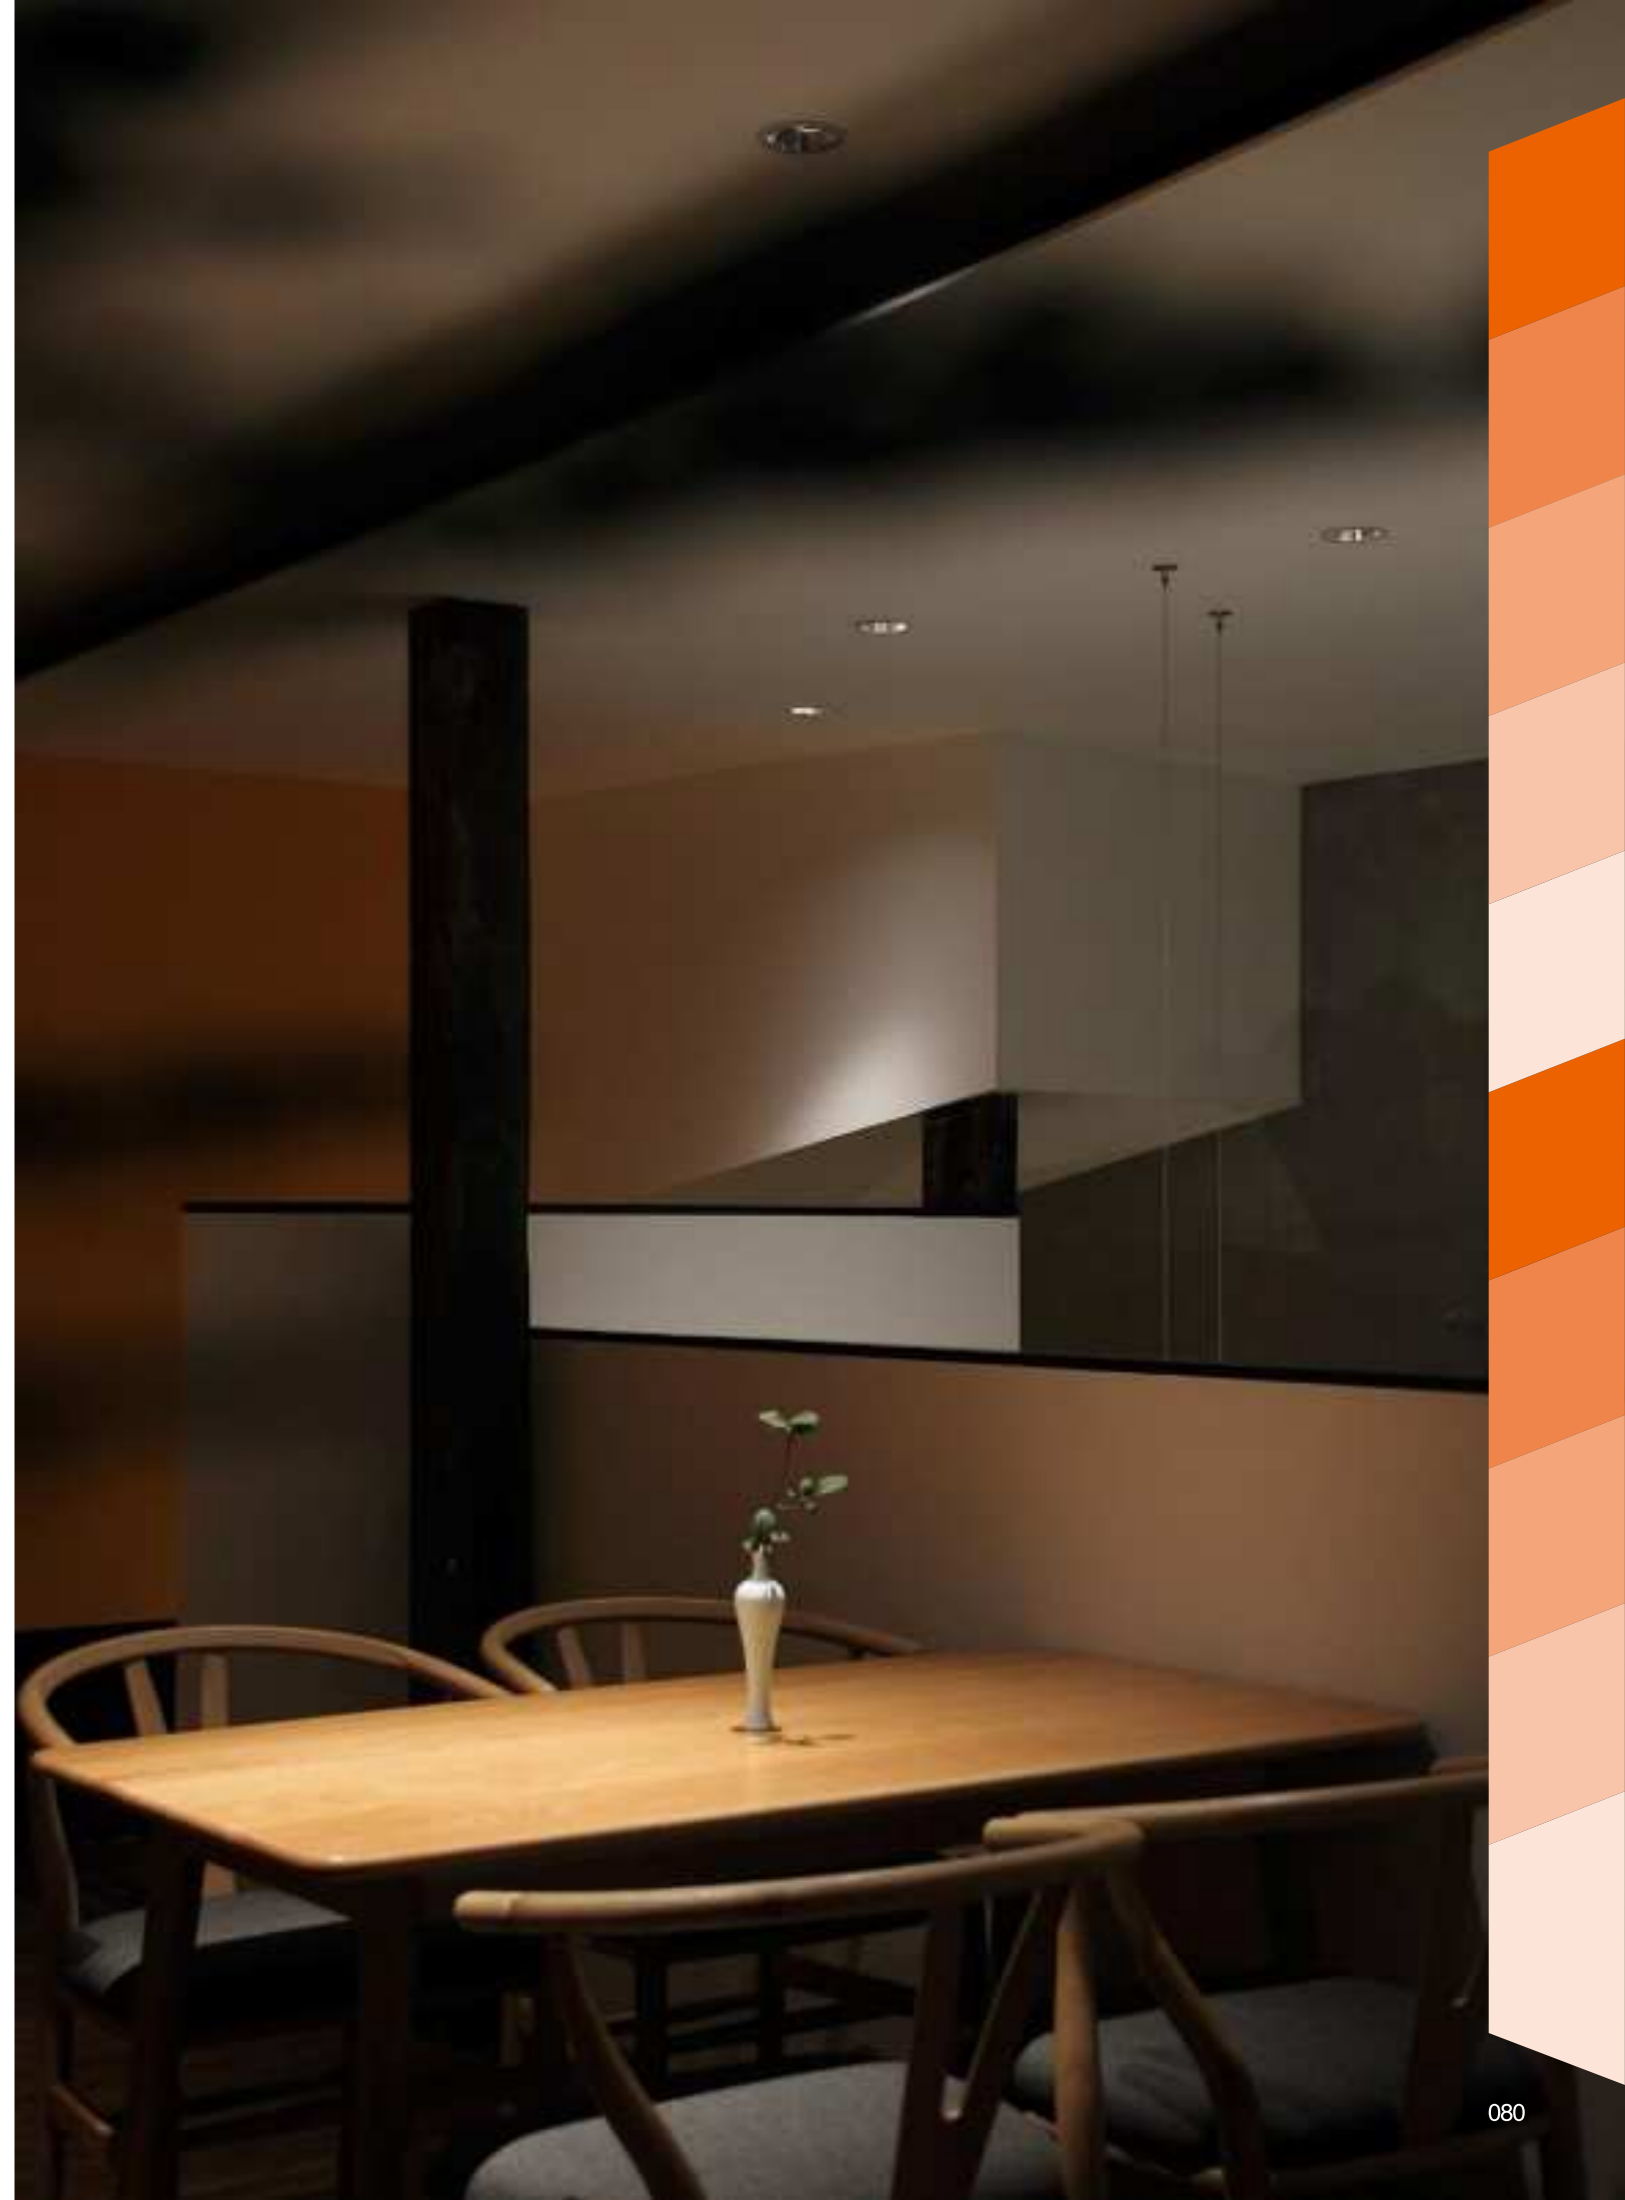

LED SPOTLIGHT

TSA07

Frame Color

Materials of Housing: Aluminum
Materials of Optics: PC

Model No.	W	V	lm	mm	LxHxØ [mm] LxWxH [mm] Ø xH [mm]	Material	Installation	Qty
OS13042	7W	AC220-240V	455lm	Φ55mm	Φ75x84mm	Aluminum	Recessed	36
OS13043	12W	AC220-240V	840lm	Φ75mm	Φ95x106mm	Aluminum	Recessed	36
OS13044	20W	AC220-240V	1500lm	Φ95mm	Φ116x127mm	Aluminum	Recessed	24

INSTALLATION DIAGRAM

1. Cut off the power supply
2. Cut the ceiling according to product ceiling cut out diameter size
3. Connect the lamp's cable to the main power supply
4. Fixed the lamp
5. The Lamp is ready to operate