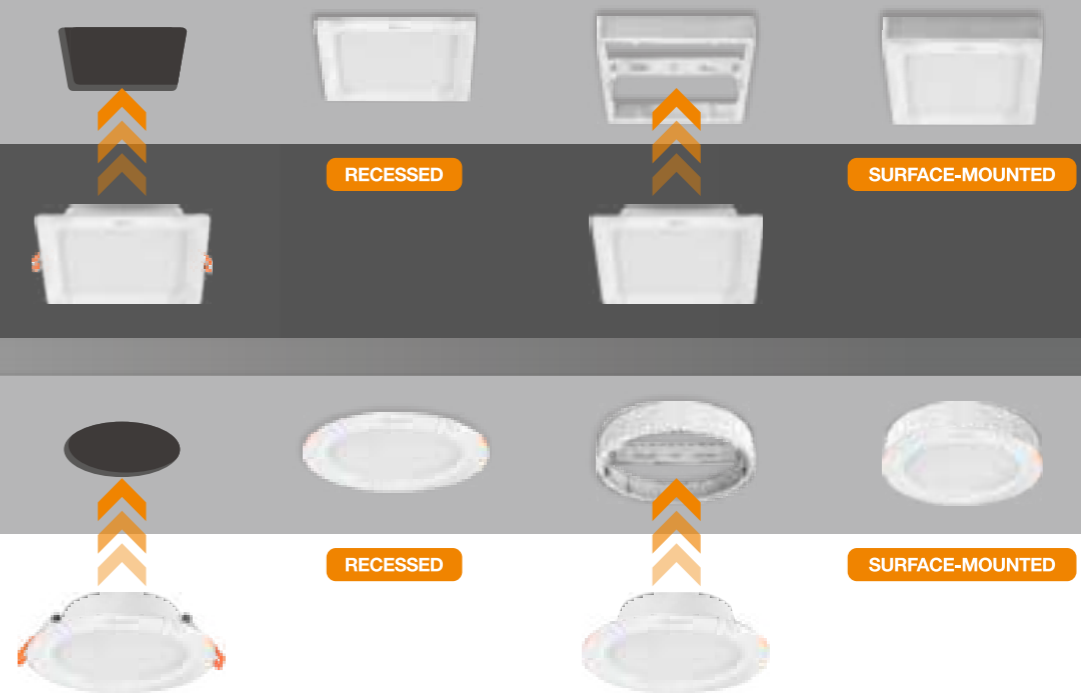

LED DOWNLIGHT

2 in 1 Downlight

Product Features

- One lamp can be used in multiple ways.
- Matched with a surface-mounted frame to achieve both embedded and surface mounted installations.
- High luminous efficiency and a high color rendering index, providing good lighting effects while being energy-efficient.
- Three-color switching models are available to create various lighting atmospheres.

Application

- Real estate
- Homes
- Villas,
- Shopping malls
- Supermarkets
- Stores
- Offices