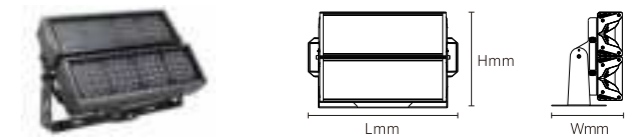

Model No.	W	V	lm	LxHxØ [mm] LxWxH [mm] ØxH [mm]	Material	Installation

OS75064	300W	DC24V/AC220-240V	24000lm	460x353x144mm	Aluminum	Fixed installation /