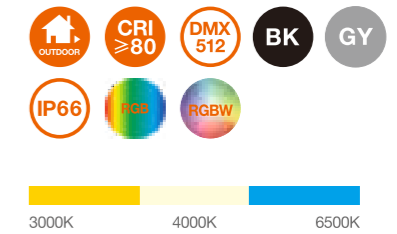

LINEAR WALL WASHER

LSSA02

DIMENSIONS(mm)

Model No.	W	V	lm	LxHx∅ [mm] LxWxH [mm] ∅xH [mm]	Material	Installation	
OS71006	72W	DC24V/AC220-240V	5760lm	1000x132x73mm	Aluminum	Fixed installation	/

LINEAR WALL WASHER