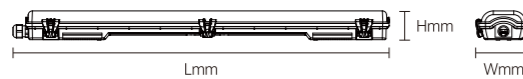

Model No.	W	V	LxHxØ [mm] LxWxH [mm] ØxH [mm]			
OS17004	MAX2*16W	AC220-240V	650x100x52mm	ABS/PC	Surface mounted	10
OS17005	MAX2*30W	AC220-240V	1250x100x52mm	ABS/PC	Surface mounted	15
OS17006	MAX2*40W	AC220-240V	1550x100x52mm	ABS/PC	Surface mounted	10