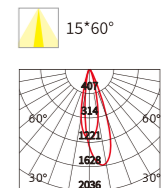

LED SPOTLIGHT

TSA11

LED SPOTLIGHT

TSA11

Frame Color

Materials of Housing: **Aluminum**
Materials of Optics: **PC**

Model No.	W	V	lm	φ [mm]	LxHxφ [mm] LxWxH [mm] φxH [mm]	Material	Mounting	Quantity
OS13122	8W	AC220-240V	400lm	φ56mm	φ65x59mm	Aluminum + PC	Recessed	30
OS13129	12W	AC220-240V	600lm	φ75mm	φ86x78mm	Aluminum + PC	Recessed	30
OS13136	20W	AC220-240V	1000lm	φ95mm	φ106x92mm	Aluminum + PC	Recessed	30

Product Features

With a modular design, different lighting effects can be achieved by replacing different lamp cups. Options include 15°*60°, 15°, 24°, 36°, and 55°. The Color Rendering Index (CRI) is ≥90. The lifespan is up to 30,000 hours, and there is no stroboscopic phenomenon.

Application

Real estate, households, villas, hotels, shopping malls, supermarkets, stores, offices, etc....

INSTALLATION DIAGRAM