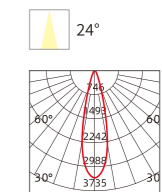

LED TRACK LIGHT

W TSA02

Body Color

Materials of Housing: **Aluminum**
Materials of Optics: **PC**

Model No.	POLE	W	V	lm	LxHx∅ [mm] LxWxH [mm] ∅xH [mm]			
OS114007/OS14012	3/2	9W	AC220-240V	590lm	120x125.5xφ55mm	Aluminum	Track	48
OS114008/OS14013	3/2	15W	AC220-240V	980lm	150x136xφ65mm	Aluminum	Track	48
OS114009/OS14014	3/2	24W	AC220-240V	1560lm	170x147xφ75mm	Aluminum	Track	42
OS114010/OS14015	3/2	30W	AC220-240V	2600lm	175x147xφ80mm	Aluminum	Track	42
OS114011/OS14016	3/2	35W	AC220-240V	3100lm	175x147xφ80mm	Aluminum	Track	42

INSTALLATION DIAGRAM

LED TRACK LIGHT

W TSA01

Body Color

Materials of Housing: **Aluminum**
Materials of Optics: **PC**

Model No.	POLE	W	V	lm	LxHx∅ [mm] LxWxH [mm] ∅xH [mm]			
OS14001	2	7W	AC170-277V	560lm	70x160xφ55mm	Aluminum	Track	36
OS14002	2	12W	AC170-277V	960lm	100x180xφ55mm	Aluminum	Track	36
OS14003	2	20W	AC170-277V	1800lm	120x200xφ65mm	Aluminum	Track	36
OS14004	2	30W	AC170-277V	2700lm	140x210xφ75mm	Aluminum	Track	36

INSTALLATION DIAGRAM