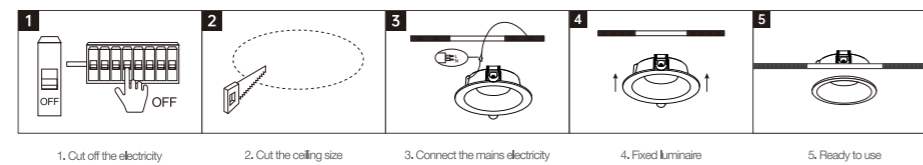

INSTALLATION DIAGRAM