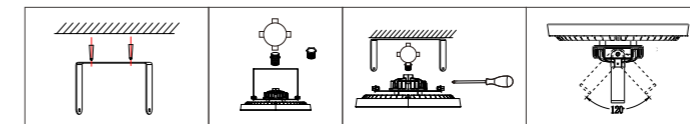

INSTALLATION DIAGRAM