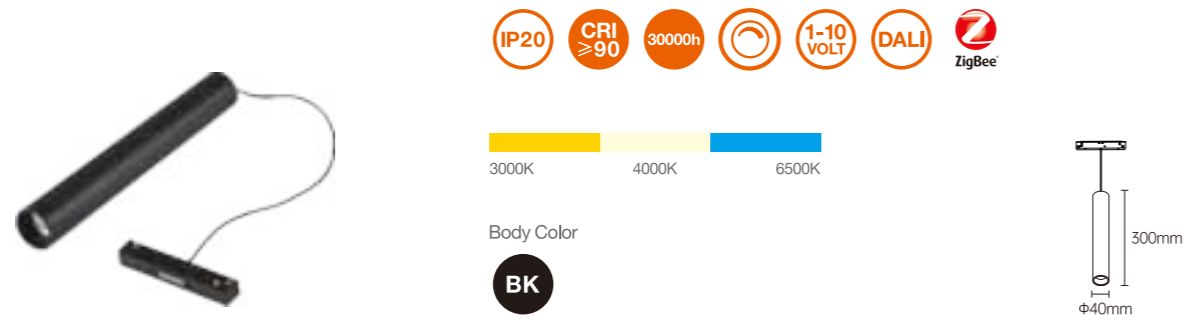

HTSA02 MAGNETIC LIGHT STRAIGHT TUBE

Model No.	W	V	lm	LxHxØ [mm] LxWxH [mm] ØxH [mm]			
OS21038	7W	DC48V	550lm	φ40x300mm	Aluminum+PC	Track	30

Materials of Housing: Aluminum
Materials of Optics: PMMA