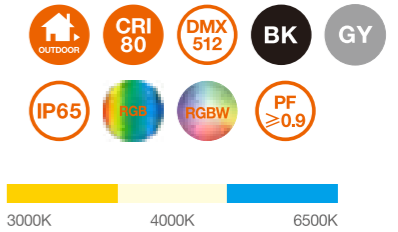

INSTALLATION DIAGRAM

Circular Pattern

Square Combination

OUTDOOR SPOT LIGHT

FZSA03

Model No.	W	V	lm	LxHxØ [mm] LxWxH [mm] ØxH [mm]	Material	Installation
OS75106	48W	AC220-240V	3360lm	Φ240x275x240mm	Aluminum	Fixed installation /