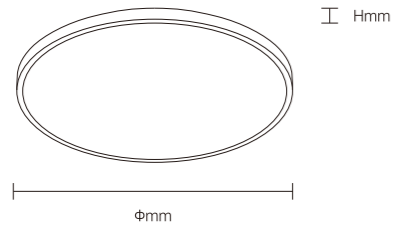

Materials of Housing: PC
Materials of Optics: PC

Model No.	W	V	lm	LxHx∅ [mm] LxWxH [mm] ∅xH [mm]			
OS18035	12W	AC100-270V	760lm	Φ230x55mm	PC+PP	Surface mounted	20
OS18037	18W	AC100-270V	1150lm	Φ300x58mm	PC+PP	Surface mounted	10
OS18039	24W	AC100-270V	1500lm	Φ380x64mm	PC+PP	Surface mounted	10