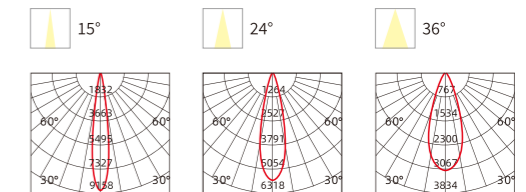

INSTALLATION DIAGRAM

LED SPOTLIGHT

TSA09

Product Features

It can be adjusted horizontally by 355° and vertically by 90°. Three beam angles of 15°, 24° and 36° are available for selection. With high constant current precision, the lamp has no stroboscopic phenomenon. Thanks to the fin heat dissipation design, the lifespan of the lamp can reach up to 30,000 hours.