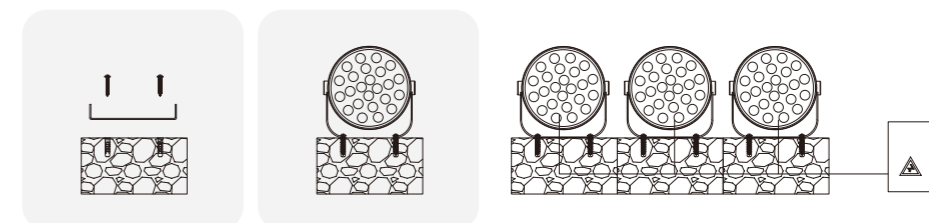

INSTALLATION DIAGRAM