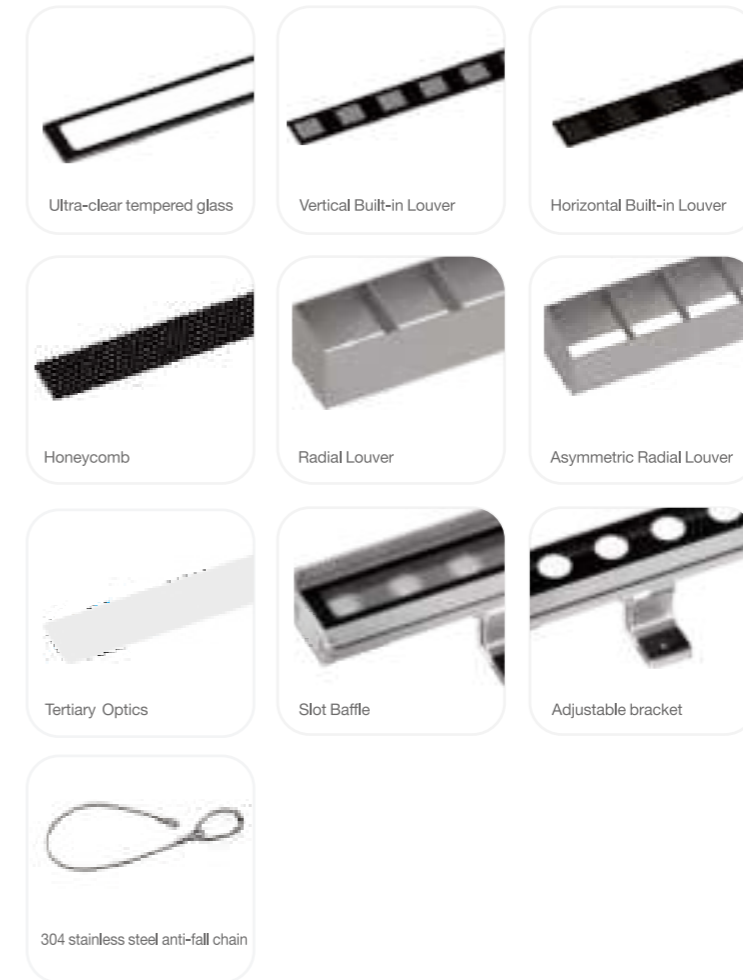

EVO ACCESSORIES

Ultra-clear tempered glass

Vertical Built-in Louver

Horizontal Built-in Louver

Honeycomb

Radial Louver

Asymmetric Radial Louver

Tertiary Optics

Slot Baffle

Adjustable bracket

304 stainless steel anti-fall chain

INSTALLATION DIAGRAM