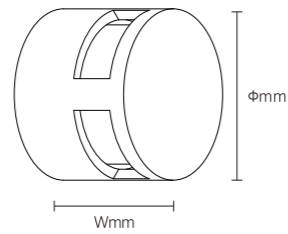

OS77014 12W AC220-240V 960lm 160x160x135mm Aluminum Fixed installation /

120°

OUTDOOR WALL LIGHT

ZRSA10

Model No.	W	V	lm	LxHxØ [mm] LxWxH [mm] ØxH [mm]	Material	Installation
-----------	---	---	----	--------------------------------------	----------	--------------