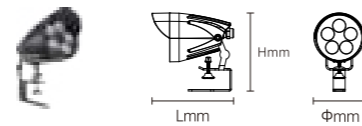

Model No.	W	V	lm	LxHxØ [mm] LxWxH [mm] ØxH [mm]	Material	Installation
OS75123	6W	DC24V	480lm	Φ65x117x123mm	Aluminum	Fixed installation /

Model No.	W	V	lm	LxHxØ [mm] LxWxH [mm] ØxH [mm]	Material	Installation
OS75124	12W	DC24V	960lm	Φ85x133x132mm	Aluminum	Fixed installation /