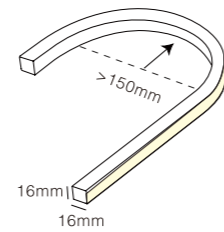

Recommended Accessories