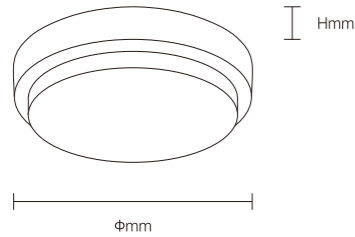

Body Color

Materials of Housing: ABS
Materials of Optics: PC