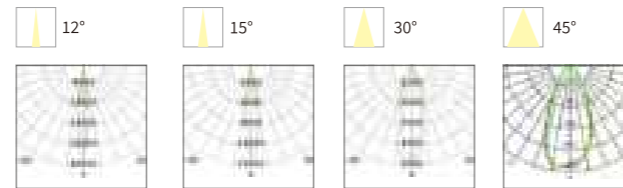

SPOT LIGHT

BHSA05

Model No.	W	V	lm	LxHxØ [mm] LxWxH [mm] ØxH [mm]	Material	Installation

OS75058	48W	DC24V/AC220-240V	3840lm	146x177x109mm	Aluminum	Fixed installation /
OS75059	54W	DC24V/AC220-240V	4320lm	146x177x109mm	Aluminum	Fixed installation /

Model No.	W	V	lm	LxHxØ [mm] LxWxH [mm] ØxH [mm]	Material	Installation

OS75060	72W	DC24V	5760lm	175x207x112mm	Aluminum	Fixed installation /

Model No.	W	V	lm	LxHxØ [mm] LxWxH [mm] ØxH [mm]	Material	Installation

OS75061	100W	DC24V	8000lm	332x190x154mm	Aluminum	Fixed installation /

SPOT LIGHT

BHSA05

Model No.	W	V	lm	LxHxØ [mm] LxWxH [mm] ØxH [mm]	Material	Installation

OS75062	150W	DC24V/AC220-240V	12000lm	460x190x164mm	Aluminum	Fixed installation /

Model No.	W	V	lm	LxHxØ [mm] LxWxH [mm] ØxH [mm]	Material	Installation

OS75063	200W	DC24V/AC220-240V	16000lm	580x190x154mm	Aluminum	Fixed installation /

Model No.	W	V	lm	LxHxØ [mm] LxWxH [mm] ØxH [mm]	Material	Installation

OS75064	300W	DC24V/AC220-240V	24000lm	460x353x144mm	Aluminum	Fixed installation /

Model No.	W	V	lm	LxHxØ [mm] LxWxH [mm] ØxH [mm]	Material	Installation

OS75065	400W	DC24V/AC220-240V	32000lm	648x342x259mm	Aluminum	Fixed installation /