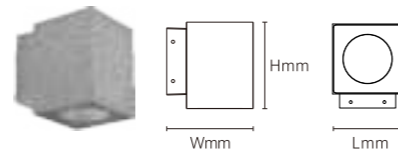

OUTDOOR WALL LIGHT

ZRSA04

Model No.	W	V	lm	LxHxØ [mm] LxWxH [mm] ØxH [mm]	Material	Installation

OS77008   10W   AC220-240V   900lm   85x110x110mm   Aluminum   Fixed installation   /

Model No.	W	V	lm	LxHxØ [mm] LxWxH [mm] ØxH [mm]	Material	Installation

OS77009   2x10W   AC220-240V   1800lm   85x180x110mm   Aluminum   Fixed installation   /

INSTALLATION DIAGRAM

OUTDOOR WALL LIGHT

ZRSA05

Model No.	W	V	lm	LxHxØ [mm] LxWxH [mm] ØxH [mm]	Material	Installation

OS77010   20W   AC220-240V   1800lm   125x150x150mm   Aluminum   Fixed installation   /

INSTALLATION DIAGRAM