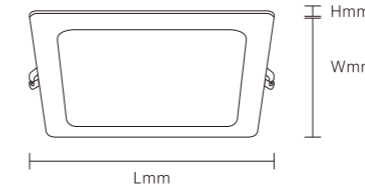

INSTALLATION DIAGRAM

1. Cut off the electricity 2. Cut the ceiling size 3. Connect the mains electricity 4. Fixed luminaire 5. Ready to use

LED DOWNLIGHT

XZSP06

6W 9W 12W 18W

Frame Color

Materials of Housing: PP
Materials of Optics: PS