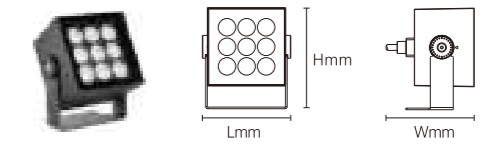

SPOT LIGHT

BHSA05

Model No.	W	V	lm	LxHxØ [mm] LxWxH [mm] ØxH [mm]	Material	Installation

OS75050	1W	DC24V	80lm	56x71x68mm	Aluminum	Fixed installation /
OS75051	3W	DC24V	240lm	56x71x68mm	Aluminum	Fixed installation /

Model No.	W	V	lm	LxHxØ [mm] LxWxH [mm] ØxH [mm]	Material	Installation

OS75052	6W	DC24V	480lm	68x95x89mm	Aluminum	Fixed installation /

Model No.	W	V	lm	LxHxØ [mm] LxWxH [mm] ØxH [mm]	Material	Installation

OS75053	8W	DC24V	640lm	68x95x89mm	Aluminum	Fixed installation /

SPOT LIGHT

BHSA05

Model No.	W	V	lm	LxHxØ [mm] LxWxH [mm] ØxH [mm]	Material	Installation

OS75054	12W	DC24V/AC220-240V	960lm	96x124x94mm	Aluminum	Fixed installation /
OS75055	18W	DC24V/AC220-240V	1440lm	96x124x94mm	Aluminum	Fixed installation /

Model No.	W	V	lm	LxHxØ [mm] LxWxH [mm] ØxH [mm]	Material	Installation

OS75056	24W	DC24V/AC220-240V	1920lm	119x148x98mm	Aluminum	Fixed installation /
OS75057	36W	DC24V/AC220-240V	2880lm	119x148x98mm	Aluminum	Fixed installation /

INSTALLATION DIAGRAM