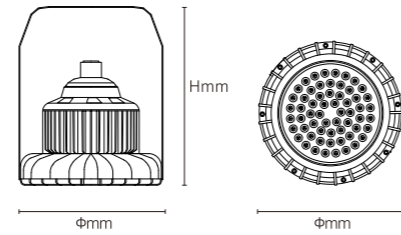

LED EXPLOSION PROOF LUMINAIRES

GLSA01

6500K

Model No.	W	V	lm	Beam Angle (mm)	LxHxØ [mm] LxWxH [mm] ØxH [mm]	Material	Mounting	Accessories
OS40203	50W	AC120V-277V	6000lm	/	Φ 215x224mm	Die-cast aluminum	Bracket / Ceiling	/
OS40204	100W	AC120V-277V	12000lm	/	Φ 260x220mm	Die-cast aluminum	Bracket / Ceiling	/
OS40205	150W	AC120V-277V	18000lm	/	Φ 330x251mm	Die-cast aluminum	Bracket / Ceiling	/