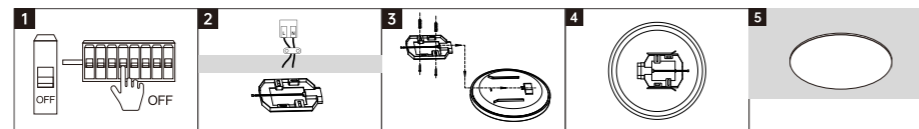

INSTALLATION DIAGRAM

1. Cut off the electricity
2. Fix the pre-install tray, connect power cable
3. Slide luminaire into the chute from one side
4. Push it reaches the designated position
5. Fixture is ready to use