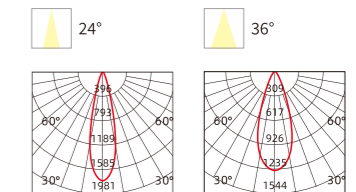

INSTALLATION DIAGRAM

LED SPOTLIGHT

TSA15

Frame Color

Materials of Housing: **Aluminum**
Materials of Optics: **PC**

Model No.	W	V	lm	Beam Angle (°)	LxHxØ [mm] LxWxH [mm] ØxH [mm]	Material	Mounting	Beam Spread
OS13189	5W	AC220-240V	350lm	24°	φ40x65mm	Aluminum	Recessed	100
OS13190	7W	AC220-240V	490lm	30°	φ40x75mm	Aluminum	Recessed	100
OS13191	9W	AC220-240V	630lm	36°	φ40x85mm	Aluminum	Recessed	100