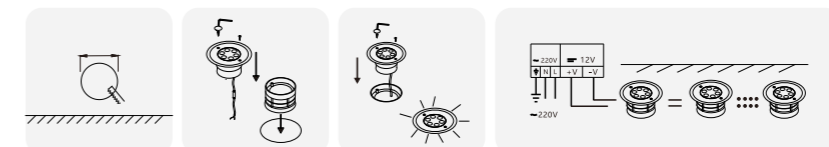

INSTALLATION DIAGRAM