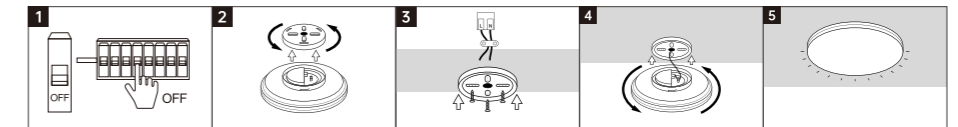

INSTALLATION DIAGRAM

1. Cut off the electricity
2. Open the cover
3. Connect cable and fix the installation tray
4. Fix the cover
5. Installation complete