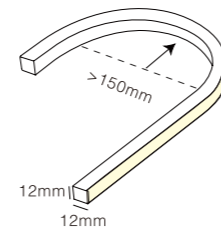

LV LED NEON

ZYSP03

Model No.	W	V	lm	LxHxØ [mm] LxWxH [mm] ØxH [mm]	Extruded Silicone	Fixed installation	10m/Roll
OS79007	6W	DC24V	180LM	12x12mm	Extruded Silicone	Fixed installation	10m/Roll
OS79008	8W	DC24V	240Lm	12x12mm	Extruded Silicone	Fixed installation	10m/Roll
OS79009	10W	DC24V	300LM	12x12mm	Extruded Silicone	Fixed installation	10m/Roll

Recommended Accessories

LV LED NEON

ZYSP04

Model No.	W	V	lm	LxHxØ [mm] LxWxH [mm] ØxH [mm]	Extruded Silicone	Fixed installation	10m/Roll
OS79010	6W	DC24V	150LM	12x20mm	Extruded Silicone	Fixed installation	10m/Roll
OS79011	8W	DC24V	200Lm	12x20mm	Extruded Silicone	Fixed installation	10m/Roll
OS79012	12W	DC24V	300LM	12x20mm	Extruded Silicone	Fixed installation	10m/Roll

Recommended Accessories

Please refer to the specification pages for the length of the cutting unit.

If customer want to bend this Neon Flex in different shape, aluminum mounting clips can be used at every bending point;

If the customer wants to use Neon Flex only in straight lines, an aluminium profile is recommended.