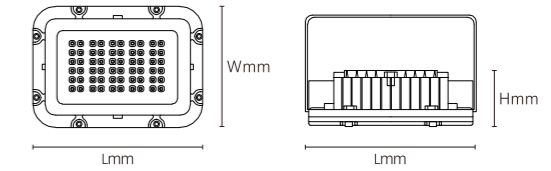

100°

INSTALLATION DIAGRAM

LED EXPLOSION PROOF LUMINAIRES

GLSA02

6500K

Model No.	W	V	lm	Beam Angle (mm)	LxHxØ [mm] LxWxH [mm] ØxH [mm]	Material	Mounting	Accessories
OS40207	20W	AC120V-277V	2400lm	/	225x160x80mm	Die-cast aluminum	Bracket / Ceiling	/
OS40208	30W	AC120V-277V	3600lm	/	225x160x80mm	Die-cast aluminum	Bracket / Ceiling	/
OS40209	50W	AC120V-277V	6000lm	/	225x160x80mm	Die-cast aluminum	Bracket / Ceiling	/
OS40210	80W	AC120V-277V	9600lm	/	300x245x100mm	Die-cast aluminum	Bracket / Ceiling	/
OS40211	100W	AC120V-277V	12000lm	/	300x245x100mm	Die-cast aluminum	Bracket / Ceiling	/