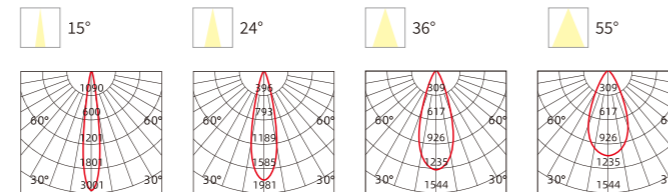

INSTALLATION DIAGRAM

LED SPOTLIGHT

TSA15

Frame Color

Materials of Housing: **Aluminum**
Materials of Optics: **PC**

Model No.	W	V	lm	Beam Angle (°)	LxHxØ [mm] LxWxH [mm] ØxH [mm]	Material	Mounting	Quantity
OS13192	8W	AC220-240V	560lm	Φ45mm	Φ50x80mm	Aluminum	Recessed	75
OS13193	10W	AC220-240V	700lm	Φ45mm	Φ50x95mm	Aluminum	Recessed	50
OS13194	12W	AC220-240V	840lm	Φ45mm	Φ50x110mm	Aluminum	Recessed	50