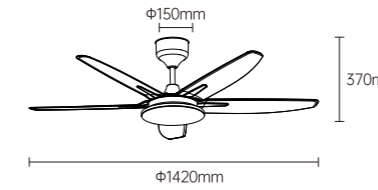

Body Color

Model No.: OS22002
Product size: 56 inch
Fan leaves: 5-leaf-ABS
Electrical machinery: 40W-low voltage DC
Lamp: 36W
Control mode: Wireless IR Remote Controller
Function: Forward and reverse rotation with 14 gears (Forward rotation with 7 gears and reverse rotation with 7 gears), max rotation speed 220rpm
Installation method: Lifting hook, hanging rod 250mm
PCS/CTN: 2