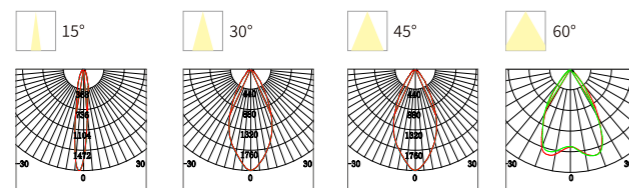

UNDERWATER LIGHT

XCSS01

Model No.	NOZZLE HOLE	W	V	lm	LxHxØ [mm] LxWxH [mm] ØxH [mm]	Material	Notes
OS76001	φ27mm	6W	DC12V	240lm	φ150x75mm	Stainless steel	/

MODEL NO.	NOZZLE HOLE	W	V	lm	LxHxØ [mm] LxWxH [mm] ØxH [mm]	Material	Notes
OS76002	φ35mm	9W	DC24V	360lm	φ168x80mm	Stainless steel	/

MODEL NO.	NOZZLE HOLE	W	V	lm	LxHxØ [mm] LxWxH [mm] ØxH [mm]	Material	Notes
OS76003	φ41mm	12W	DC24V	480lm	φ180x80mm	Stainless steel	/

UNDERWATER LIGHT

XCSS02

Model No.	W	V	lm	Ø [mm]	LxHxØ [mm] LxWxH [mm] ØxH [mm]	Material	Notes
OS76004	3W	DC24V	120lm	φ92mm	φ100x80mm	Stainless steel	/

Model No.	W	V	lm	Ø [mm]	LxHxØ [mm] LxWxH [mm] ØxH [mm]	Material	Notes
OS76005	6W	DC24V	240lm	φ115mm	φ120x90mm	Stainless steel	/

Model No.	W	V	lm	Ø [mm]	LxHxØ [mm] LxWxH [mm] ØxH [mm]	Material	Notes
OS76006	9W	DC24V	360lm	φ165mm	φ180x90mm	Stainless steel	/

INSTALLATION DIAGRAM