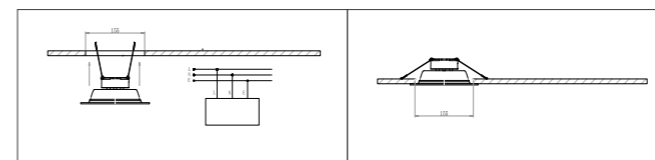

INSTALLATION DIAGRAM