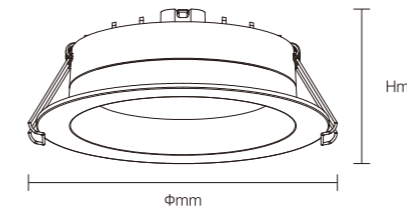

LED DOWNLIGHT

XZSA17

Frame Color

WH