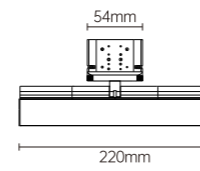

HTSA01 SINLE-ROW GRILLE

Body Color

BK

Model No.	W	V	lm	LxHxØ [mm] LxWxH [mm] ØxH [mm]			
OS21008	12W	DC24V	840lm	220x22x116mm	Aluminum alloy	Track	48

Materials of Housing: Aluminum
Materials of Optics: PC