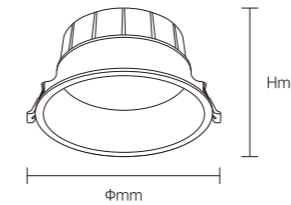

LED DOWNLIGHT