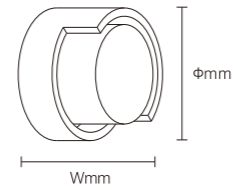

OUTDOOR WALL LIGHT