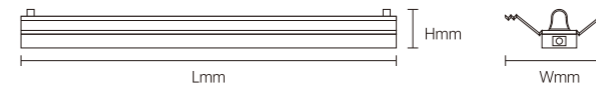

Model No.	W	V	LxHxØ [mm] LxWxH [mm] ØxH [mm]			
OS17026	MAX1*16W	AC220-240V	1230x128x63mm	Steel	Surface mounted	13
OS17026	MAX1*30W	AC220-240V	623x128x63mm	Steel	Surface mounted	13