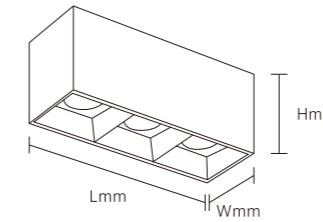

TSA16

Frame Color

Materials of Housing: **Aluminum**
Materials of Optics: **Preflector up**

Model No.	W	V	lm	LxHxØ [mm] LxWxH [mm] ØxH [mm]	Material	Mounting	Beam Angle
OS13208	3x12W	AC220-240V	2520lm	215x75x95mm	Aluminum	Surface-mounted	8°
OS13209	3x15W	AC220-240V	3150lm	280x95x110mm	Aluminum	Surface-mounted	8°