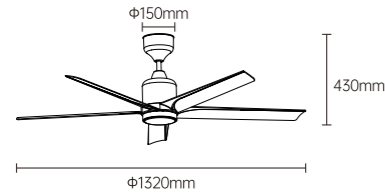

INSTALLATION DIAGRAM

INSTALLATION DIAGRAM

LED FAN LIGHT

YZSP06

Body Color

BLADE MAIN

Model No.: OS22009
 Product size: 52 inch
 Fan leaves: 5-leaf-ABS
 Electrical machinery: 45W-low voltage DC
 Lamp: 18W
 Control mode: Wireless IR Remote Controller
 Function: Forward and reverse rotation with 14gears (Forward rotation with 7 gears and reverse rotation with 7 gears), max rotation speed 165rpm
 Installation method: Lifting hook, hanging rod 250mm
 PCS/CTN: 1