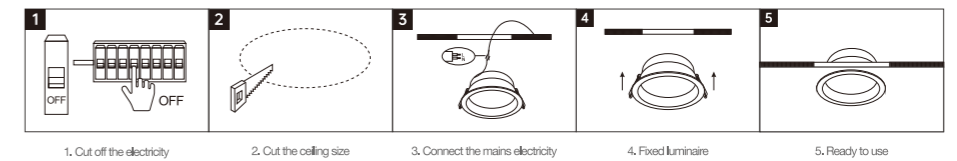

INSTALLATION DIAGRAM