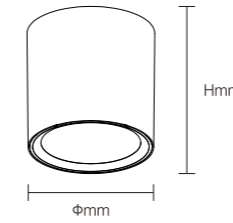

INSTALLATION DIAGRAM

LED SURFACE DOWNLIGHT

XZSA10

Frame Color

Materials of Housing: **Aluminum**
Materials of Optics: **PC**

Model No.	W	V	PF	lm	LxHx∅ [mm] LxWxH [mm] ∅xH [mm]			
OS12150	10W	AC220-240V	≥0.5	800lm	∅72x75mm	Aluminum + PC	Surface	36
OS12151	15W	AC220-240V	≥0.5	1200lm	∅90x90mm	Aluminum + PC	Surface	36
OS12152	25W	AC220-240V	≥0.9	2000lm	∅130x110mm	Aluminum + PC	Surface	18
OS12153	30W	AC220-240V	≥0.9	2400lm	∅110x130mm	Aluminum + PC	Surface	12
OS12154	40W	AC220-240V	≥0.9	3200lm	∅170x170mm	Aluminum + PC	Surface	8
OS12155	50W	AC220-240V	≥0.9	4000lm	∅195x195mm	Aluminum + PC	Surface	6