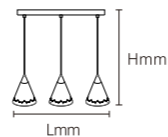

LED PENDANT LIGHT

SBSI01

Model No.	LAMP HOLDER	V	LxHx∅ [mm] LxWxH [mm] ∅xH [mm]	Material	Light Type	Other
OS40090	E27	AC220-240V	540x150x1000mm	Iron	Fixed type	/

INSTALLATION DIAGRAM

SBSI01

Model No.	LAMP HOLDER	V	LxHx∅ [mm] LxWxH [mm] ∅xH [mm]	Material	Light Type	Other
OS40093	E27	AC220-240V	620x120x1200mm	Iron	Fixed type	/

INSTALLATION DIAGRAM