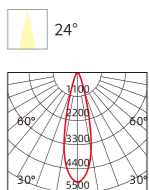

Materials of Housing: Aluminum
Materials of Optics: PC