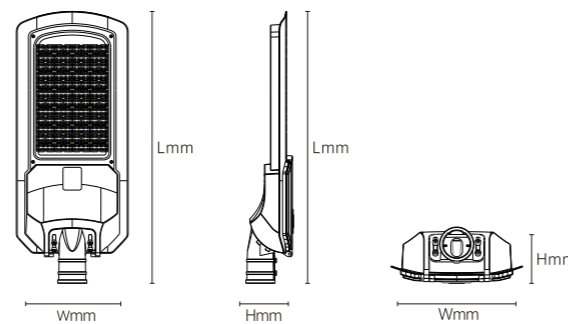

80x130°

INSTALLATION DIAGRAM

LED STREET LIGHT

TYSA03

Model No.	W	V	lm	LxHxØ [mm] LxWxH [mm] ØxH [mm]	Material	Mounting	Accessories
OS40194	90W	AC220-240V	11700lm	482x221x98mm	Aluminum	Chain/boom/bracket	/
OS40195	150W	AC220-240V	19500lm	608x271x104mm	Aluminum	Chain/boom/bracket	/
OS40196	250W	AC220-240V	32500lm	768x316x139mm	Aluminum	Chain/boom/bracket	/
OS40197	300W	AC220-240V	39000lm	974x316x139mm	Aluminum	Chain/boom/bracket	/