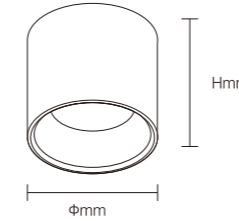

INSTALLATION DIAGRAM

LED SURFACE DOWNLIGHT

XZSA11

Frame Color

Waterproof
Materials of Housing: **Aluminum**
Materials of Optics: **PC**

Model No.	W	V	lm	LxHxΦ [mm] LxWxH [mm] ΦxH [mm]	Material	Beam Angle	Quantity
OS12159	10W	AC220-240V	800lm	Φ100x100mm	Aluminum + PC	Surface	18
OS12160	24W	AC220-240V	1920lm	Φ130x130mm	Aluminum + PC	Surface	12
OS12161	30W	AC220-240V	2400lm	Φ140x150mm	Aluminum + PC	Surface	12
OS12162	40W	AC220-240V	3200lm	Φ160x170mm	Aluminum + PC	Surface	8
OS12163	50W	AC220-240V	4000lm	Φ190x200mm	Aluminum + PC	Surface	8