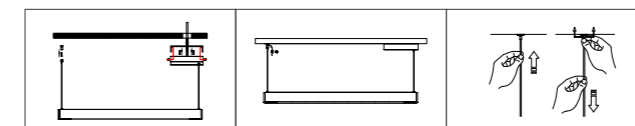

INSTALLATION DIAGRAM