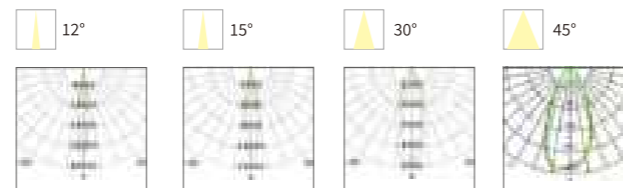

SPOT LIGHT

BHSA05

Model No.	W	V	lm	LxHxØ [mm] LxWxH [mm] ØxH [mm]	Material	Installation

OS75050	1W	DC24V	80lm	56x71x68mm	Aluminum	Fixed installation /
OS75051	3W	DC24V	240lm	56x71x68mm	Aluminum	Fixed installation /

Model No.	W	V	lm	LxHxØ [mm] LxWxH [mm] ØxH [mm]	Material	Installation

OS75052	6W	DC24V	480lm	68x95x89mm	Aluminum	Fixed installation /

Model No.	W	V	lm	LxHxØ [mm] LxWxH [mm] ØxH [mm]	Material	Installation

OS75053	8W	DC24V	640lm	68x95x89mm	Aluminum	Fixed installation /

SPOT LIGHT

BHSA05

Model No.	W	V	lm	LxHxØ [mm] LxWxH [mm] ØxH [mm]	Material	Installation

OS75054	12W	DC24V/AC220-240V	960lm	96x124x94mm	Aluminum	Fixed installation /
OS75055	18W	DC24V/AC220-240V	1440lm	96x124x94mm	Aluminum	Fixed installation /

Model No.	W	V	lm	LxHxØ [mm] LxWxH [mm] ØxH [mm]	Material	Installation

OS75056	24W	DC24V/AC220-240V	1920lm	119x148x98mm	Aluminum	Fixed installation /
OS75057	36W	DC24V/AC220-240V	2880lm	119x148x98mm	Aluminum	Fixed installation /

INSTALLATION DIAGRAM