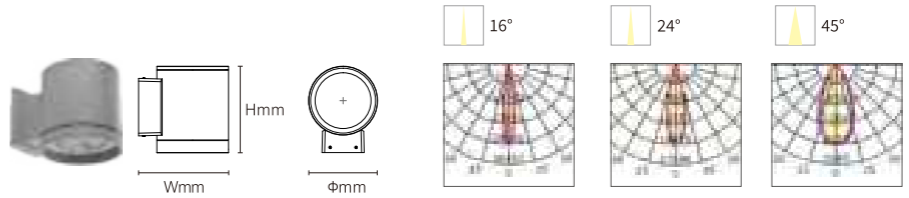

Model No.	W	V	lm	LxHxΦ [mm] LxWxH [mm] ΦxH [mm]	Material	Installation

OS77007   42W   AC220-240V   3150lm   Φ155x166x216mm   Aluminum   Fixed installation   /

INSTALLATION DIAGRAM