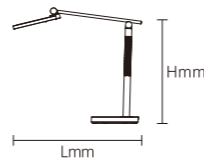

LED TABLE LIGHT

RSP01

Model No.	DIMMABLE	W	V	lm	LxHx∅ [mm] LxWxH [mm] ∅xH [mm]	Material	Notes

OS40057   Long-press for stepless dim   15W   AC220-240V   850lm   544x180x495mm   Iron+PMMA+PS   /

RSP02

Model No.	DIMMABLE	W	V	lm	LxHx∅ [mm] LxWxH [mm] ∅xH [mm]	Material	Notes

OS40058   Sliding stepless dim   12W   AC220-240V   800lm   528x190x463mm   ABS+Iron+Aluminum   /

LED TABLE LIGHT

RSP03

Model No.	DIMMABLE	W	V	lm	LxHx∅ [mm] LxWxH [mm] ∅xH [mm]	Material	Notes

OS40059   Long-press for stepless dim
short-press for three-level dim   10W   AC220-240V   400lm   425x136x425mm   ABS   /

RSP04

Model No.	DIMMABLE	W	V	lm	LxHx∅ [mm] LxWxH [mm] ∅xH [mm]	Material	Notes

OS40060   Long-press for stepless dim   18W   AC220-240V   850lm   330x800x590mm   ABS+Aluminum   /