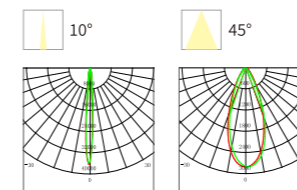

OUTDOOR SPOT LIGHT

Circular Pattern

FZSA01

Model No.	W	V	lm	LxHxØ [mm] LxWxH [mm] ØxH [mm]	Material	Notes
OS75100	2W	DC24V	160lm	80x72x98mm	Aluminum	Fixed installation /
OS75101	4W	DC24V	320lm	80x72x98mm	Aluminum	Fixed installation /
OS75102	6W	DC24V	480lm	80x72x98mm	Aluminum	Fixed installation /