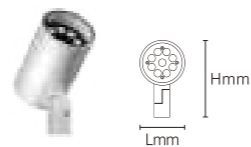

Model No.	W	V	lm	LxHxØ [mm] LxWxH [mm] ØxH [mm]			

OS75082 1760lm 22W AC220-240V 121x190x207mm Aluminum Fixed installation /

15°	30°	45°	60°
6797 13594 20391 27188 33985	1459 2918 4377 5836 7295	1048 2096 3143 4191 5239	411 822 1234 1645 2056

Application Areas

- Facade
- Shop windows
- Sculptures
- Walls, fences, etc.

Linear Wall Washer

Product Features

- 6063 extruded aluminum profile with thickening design, better thermal conductivity and good heat dissipation effect;
- 4MM high transparent tempered glass, light transmittance is more than 10% higher than ordinary glass, higher luminous efficacy;
- Mounting bracket with dial for more precise directional adjustment, easy to install and adjust;
- The safety breathing valve can balance the internal and external air pressure, preventing water from entering the lamp body due to thermal expansion and contraction;
- Power ranges from 18W to 130W, with different beam angles to suit different applications;
- Dimming options available 0N/OFF, 0-1 OV, DALI, DMX512.

INSTALLATION DIAGRAM