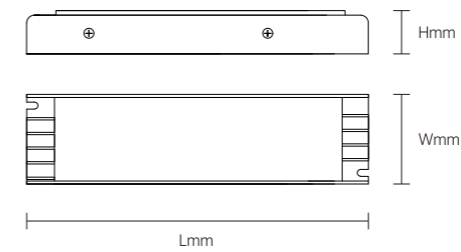

Model No.	EFFICIENCY	OUTPUT VOLTAGE	OUTPUT CURRENT	W	V	LxHxØ [mm] LxWxH [mm] ØxH [mm]	
OS11019	0.9	DC12V	0-5A	60W	100-260V~/50Hz	141x48x28mm	120
OS11020	0.9	DC12V	0-8.33A	100W	100-260V~/50Hz	160x48x28mm	100
OS11021	0.9	DC12V	0-16.67A	200W	170-265V~/50Hz	185x58x28mm	70
OS11022	0.9	DC12V	0-25A	300W	170-265V~/50Hz	200x58x28mm	70
OS11023	0.9	DC12V	0-33.33A	400W	170-265V~/50Hz	220x58x28mm	50
OS11019	0.9	DC24V	0-2.5A	60W	100-260V~/50Hz	141x48x28mm	120
OS11020	0.9	DC24V	0-4.16A	100W	100-260V~/50Hz	160x48x28mm	100
OS11021	0.9	DC24V	0-8.33A	200W	170-265V~/50Hz	185x58x28mm	70
OS11022	0.9	DC24V	0-12.5A	300W	170-265V~/50Hz	200x58x28mm	70
OS11023	0.9	DC24V	0-16.67A	400W	170-265V~/50Hz	220x58x28mm	50