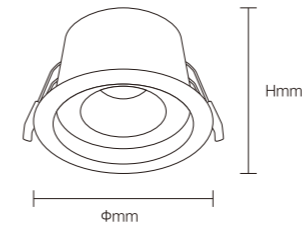

TSA20

Frame Color

Materials of Housing: **Aluminum**
Materials of Optics: **PMMA**

Model No.	W	V	lm	Φ (mm)	LxHxΦ [mm] LxWxH [mm] ΦxH [mm]	Material	Installation	Quantity
OS13231	6W	AC220-240V	360lm	Φ75mm	Φ88x50mm	Aluminum	Recessed	100