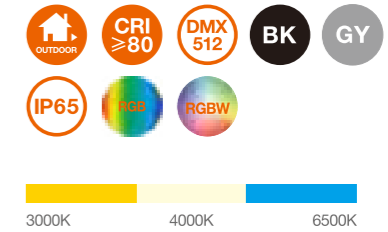

LINEAR LIGHT

Product Features

1. Diversified product shapes, including transparent glass, round diffuser, square cover and other styles, with different sizes to meet different applications;
2. The PC cover and acrylic cover are all made of anti-UV material with high light transmittance and impact resistance, suitable for exterior environment;
3. Seamless connection, when multiple lighting fixtures are connected together, the lighting effect presents a continuous beautiful effect without any dark difference;
4. 1 meter of linear light can be made with 8 pixels maximum, which enhances the clarity of animation effects.

Application areas

- Highlighting of high-rise structural details
- Retail window and showroom backgrounds.
- Indoor/outdoor sculptures

LINEAR LIGHT

JSSA01

DIMENSIONS(mm)

Model No.

W

V

lm

LxHxØ [mm]
LxWxH [mm]
ØxH [mm]

OS72001

12W

DC24V

420lm

1000x43x28mm

Aluminum

Fixed installation /

120°