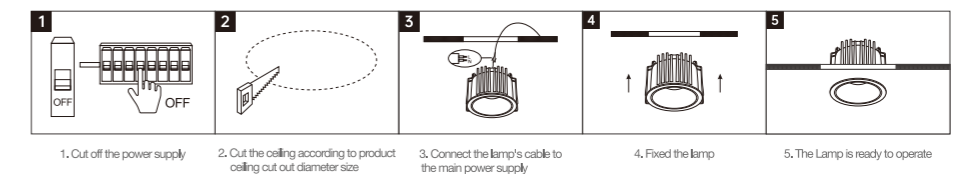

INSTALLATION DIAGRAM