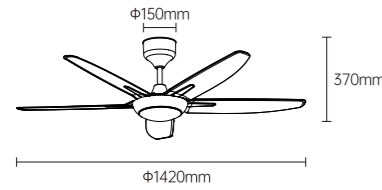

LED FAN LIGHT

YZSP03

Body Color

Model No.: OS22001
 Product size: 56 inch
 Fan leaves: 5-leaf-ABS
 Electrical machinery: 40W-low voltage DC
 Lamp: 24W
 Control mode: Wireless IR Remote Controller
 Function: Forward and reverse rotation with 14 gears (Forward rotation with 7 gears and reverse rotation with 7 gears), max rotation speed 220rpm
 Installation method: Lifting hook, hanging rod 250mm
 PCS/CTN: 2