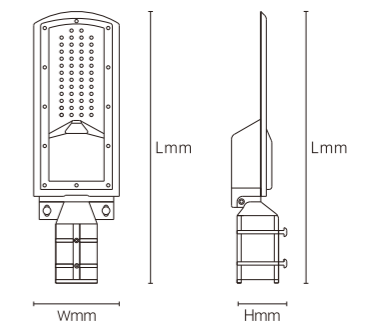

TYSA02

2700K 4000K 6500K