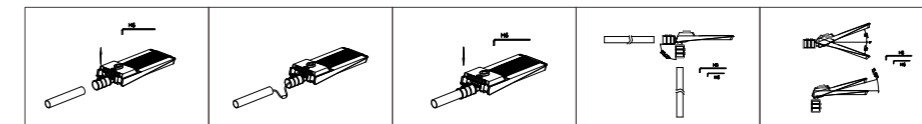

140x70°

INSTALLATION DIAGRAM

LED SOLAR FLOODLIGHT

Product Features

Sleek, ultra-thin design with smart connectivity and self-cleaning surface.
High-transparency tempered glass enhances durability and simplifies maintenance.