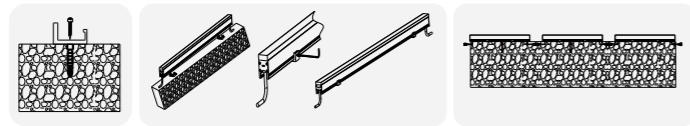

LINEAR LIGHT

JSSA03

DIMENSIONS(mm)

Model No.	W	V	lm	LxHx∅ [mm] LxWxH [mm] ∅xH [mm]	Material	Installation
OS72003	12W	DC24V	480lm	1000x34x22mm	Aluminum+Glass	Fixed installation /

LINEAR LIGHT

JSSA04

DIMENSIONS(mm)