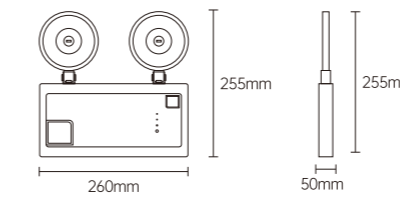

GHSI04

6500K

Model No.: OS23008
Power: LED 2pcs.3V/0.5W/5730;
Battery: Ni-Cd 1.2V;
Input voltage: AC220V-240V/50Hz ;
Recharging time: 24 hours,
Emergency time: 120mins;
Material: metal+ABS;
Emergency lumen: 55lm(±5%);
Working mode: non-maintained;
Installation: wall mounted;
Working mode: Non-Maintained;
Control type: Non-centralized control.
PCS/CTN: 20