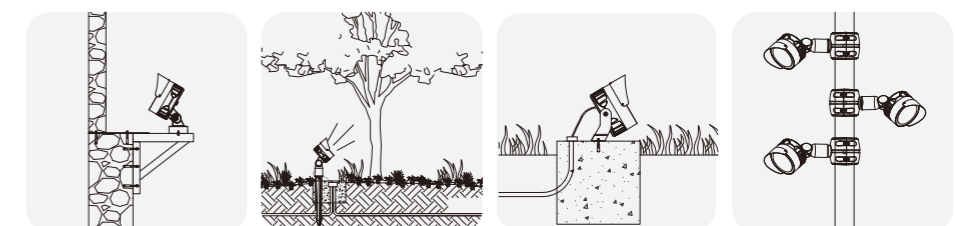

INSTALLATION DIAGRAM