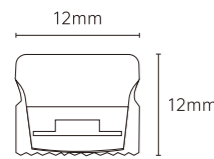

Model No.	W	V	lm	LxHxØ [mm] LxWxH [mm] ØxH [mm]	Extruded Silicone	Fixed installation	10m/Roll
OS79007	6W	DC24V	180LM	12x12mm	Extruded Silicone	Fixed installation	10m/Roll
OS79008	8W	DC24V	240Lm	12x12mm	Extruded Silicone	Fixed installation	10m/Roll
OS79009	10W	DC24V	300LM	12x12mm	Extruded Silicone	Fixed installation	10m/Roll

Recommended Accessories