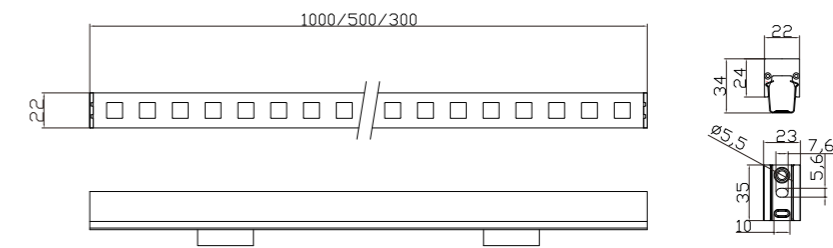

LINEAR LIGHT

JSSA03

DIMENSIONS(mm)

Model No.	W	V	lm	LxHx∅ [mm] LxWxH [mm] ∅xH [mm]	Material	Installation
OS72003	12W	DC24V	480lm	1000x34x22mm	Aluminum+Glass	Fixed installation /

LINEAR LIGHT

JSSA04

DIMENSIONS(mm)