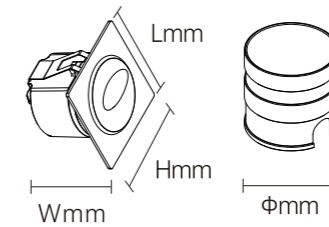

Model No.	W	V	lm	Beam Angle	LxHxΦ [mm] LxWxH [mm] ΦxH [mm]	Material	Installation

OS77021   3W   AC220-240V   65lm   40°   Φ66mm   75x75x59mm   Aluminum   Fixed installation   /

40°