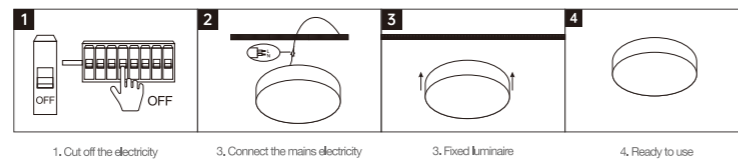

INSTALLATION DIAGRAM