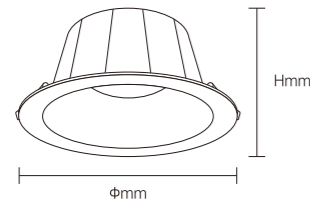

Materials of Housing: **Aluminum**
Materials of Optics: **PMMA**

Model No.	W	V	lm	Beam Angle (°)	LxHxØ [mm] LxWxH [mm] ØxH [mm]	Material	Mounting	Beam Angle (°)
OS12168	8W	AC220-240V	800lm	45°	φ90x50mm	Aluminum + PMMA	Recessed	30
OS12169	12W	AC220-240V	1320lm	45°	φ125x53.5mm	Aluminum + PMMA	Recessed	30
OS12170	20W	AC220-240V	2200lm	45°	φ145x67mm	Aluminum + PMMA	Recessed	20
OS12171	30W	AC220-240V	3300lm	45°	φ168x74.5mm	Aluminum + PMMA	Recessed	15
OS12172	38W	AC220-240V	4180lm	45°	φ200x89.5mm	Aluminum + PMMA	Recessed	15
OS12173	45W	AC220-240V	4950lm	45°	φ228x96.8mm	Aluminum + PMMA	Recessed	15