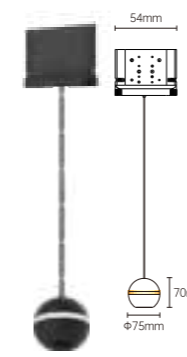

HTSA01 SUSPENSION WIRE-THE EQUATOR