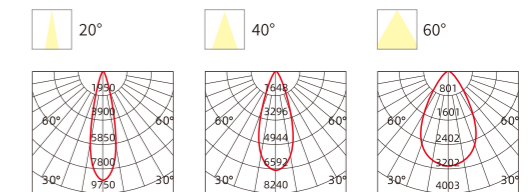

Materials of Housing: **Aluminum**
Materials of Optics: **PC**

Model No.	W	V	PF	lm	LxHx∅ [mm] LxWxH [mm] ∅xH [mm]			
OS12150	10W	AC220-240V	≥0.5	800lm	∅72x75mm	Aluminum + PC	Surface	36
OS12151	15W	AC220-240V	≥0.5	1200lm	∅90x90mm	Aluminum + PC	Surface	36
OS12152	25W	AC220-240V	≥0.9	2000lm	∅130x110mm	Aluminum + PC	Surface	18
OS12153	30W	AC220-240V	≥0.9	2400lm	∅110x130mm	Aluminum + PC	Surface	12
OS12154	40W	AC220-240V	≥0.9	3200lm	∅170x170mm	Aluminum + PC	Surface	8
OS12155	50W	AC220-240V	≥0.9	4000lm	∅195x195mm	Aluminum + PC	Surface	6