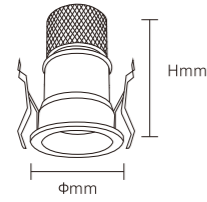

Materials of Housing: **Aluminum**
Materials of Optics: **PC**

Model No.	W	V	lm	Beam Angle (°)	LxHxØ [mm] LxWxH [mm] ØxH [mm]	Material	Mounting	Quantity
OS13192	8W	AC220-240V	560lm	Φ45mm	Φ50x80mm	Aluminum	Recessed	75
OS13193	10W	AC220-240V	700lm	Φ45mm	Φ50x95mm	Aluminum	Recessed	50
OS13194	12W	AC220-240V	840lm	Φ45mm	Φ50x110mm	Aluminum	Recessed	50