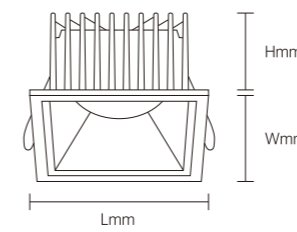

XZSA08

Frame Color