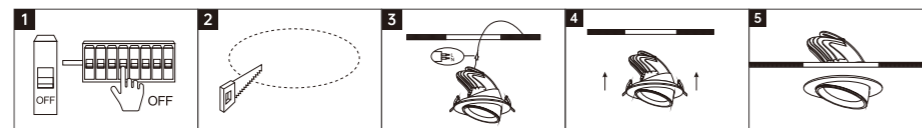

INSTALLATION DIAGRAM

1. Off the power supply
2. Cut the ceiling according to product ceiling cut out diameter size
3. Connect the lamp's cable to the main power supply
4. Fixed the lamp
5. The Lamp is ready to operate