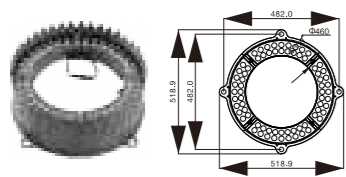

INSTALLATION DIAGRAM

Circular Pattern