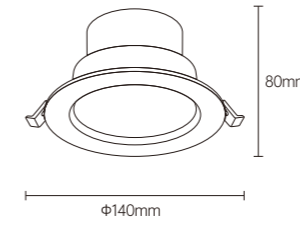

GHSI07

6500K

Model No.: OS23011
Cut off: Φ120mm;
Main Power: 7W;
Emergency power: 3W;
Battery: Li-ion 3.7V;
Input voltage: AC220V/50Hz ;
Recharging time: 24 hours;
Emergency time: 120mins;
Material: aluminium+acrylic panel+PC;
Emergency lumen: 55lm(±5%);
Installation: Recessed mounted;
Working mode: Switch control main power & automatic emergency;
Control type: Non-centralized control.
PCS/CTN: 30