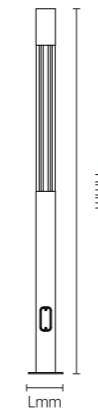

GARDEN LIGHT