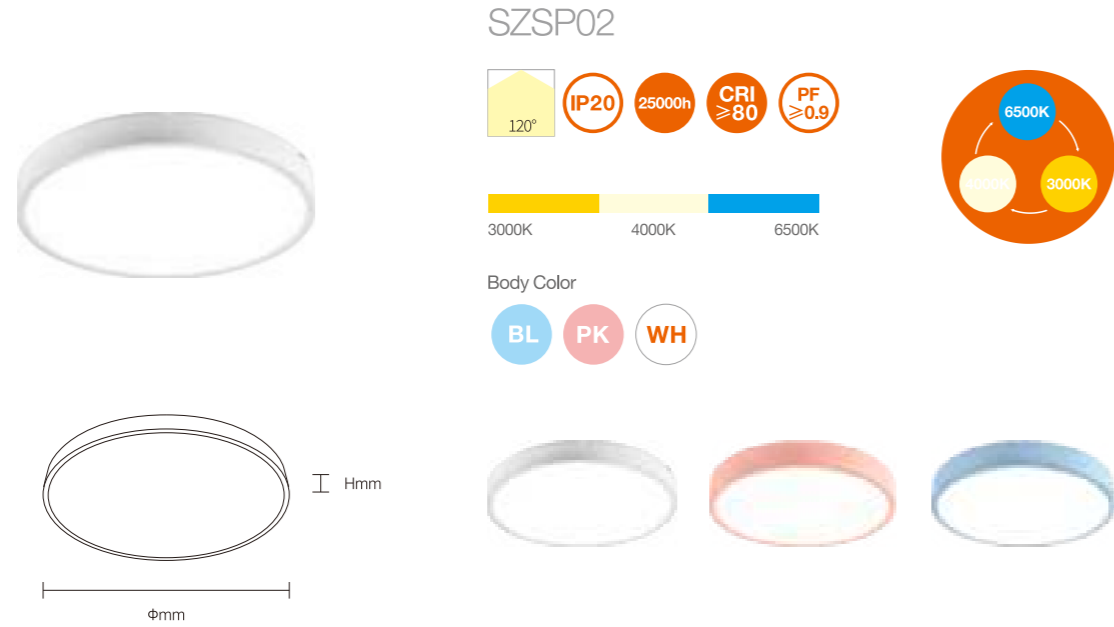

LED CEILING LIGHT

Materials of Housing: **Aluminum**
Materials of Optics: **PS**

Model No.	W	V	lm	LxHx∅ [mm] LxWxH [mm] ∅xH [mm]			
OS18067	40W	AC220-240V	2400lm	Φ350x65mm	Aluminum+PS	Surface	4
OS18069	60W	AC220-240V	3600lm	Φ450x65mm	Aluminum+PS	Surface	4