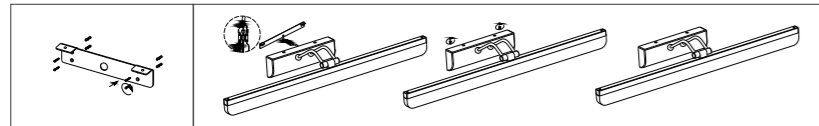

INSTALLATION DIAGRAM