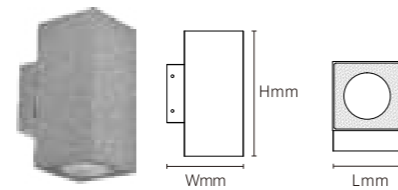

Model No.	W	V	lm	LxHxØ [mm] LxWxH [mm] ØxH [mm]	Material	Installation

OS77008   10W   AC220-240V   900lm   85x110x110mm   Aluminum   Fixed installation   /

Model No.	W	V	lm	LxHxØ [mm] LxWxH [mm] ØxH [mm]	Material	Installation

OS77009   2x10W   AC220-240V   1800lm   85x180x110mm   Aluminum   Fixed installation   /