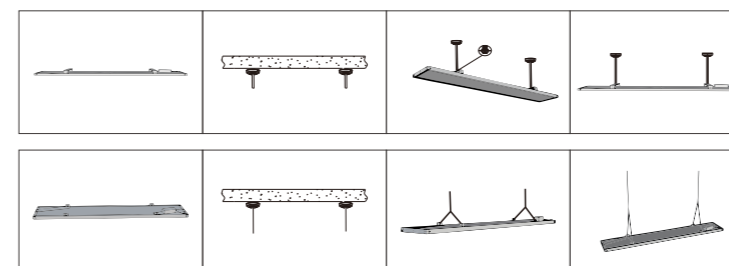

INSTALLATION DIAGRAM