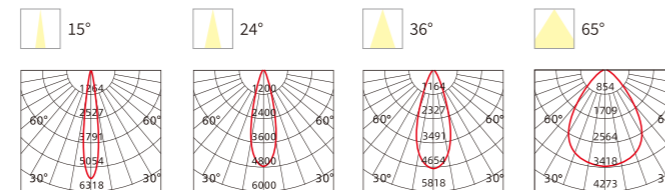

Materials of Housing: Aluminum
Materials of Optics: PC

Model No.	W	V	PF	lm	φ (mm)	LxHxØ [mm] LxWxH [mm] Ø xH [mm]	Material	Installation	Qty
OS13213	7W	AC220-240V	≥0.5	560lm	φ56mm	φ62.5x50mm	Aluminum + PC	Recessed	50
OS13214	12W	AC220-240V	≥0.5	960lm	φ75mm	φ85x65mm	Aluminum + PC	Recessed	50
OS13215	24W	AC220-240V	≥0.5	1920lm	φ95mm	φ103x80mm	Aluminum + PC	Recessed	30
OS13216	30W	AC220-240V	≥0.9	2400lm	φ105mm	φ113x87mm	Aluminum + PC	Recessed	30
OS13217	60W	AC220-240V	≥0.9	4800lm	φ150mm	φ175x121mm	Aluminum + PC	Recessed	12
OS13218	80W	AC220-240V	≥0.9	6400lm	φ200mm	φ224x142mm	Aluminum + PC	Recessed	8

NOTE: Beam angle of Model OS13217 exclude 65°