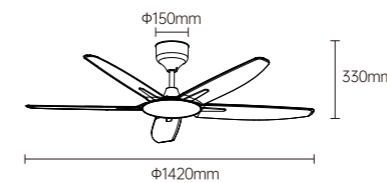

YZSP01

IP20

Body Color

Model No.: LV11001
Product size: 56 inch
Fan leaves: 5-leaf-ABS
Electrical machinery: 40W-low voltage DC
Lamp: No
Control mode: Wireless IR Remote Controller
Function: Forward and reverse rotation with 14 gears (Forward rotation with 7 gears and reverse rotation with 7 gears), max rotation speed 220rpm
Installation method: Lifting hook, hanging rod 250mm
PCS/CTN: 2