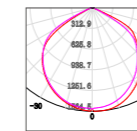

Model No.

W

V

lm

LxHxØ [mm]
LxWxH [mm]
ØxH [mm]

OS78002

30W

AC220-240V

2400lm

150x200x3000mm

Aluminum

Fixed installation /

120°