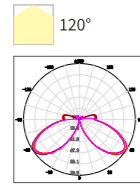

Model No.	W	V	lm	LxHxØ [mm] LxWxH [mm] ØxH [mm]	Material	Installation
OS78117	10W	AC220-240V	480lm	Φ160x600mm	Aluminum	Fixed installation /