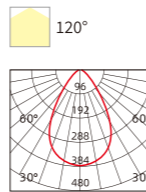

HTSA02 MAGNETIC LIGHT FLOOD LIGHT

Body Color

Model No.	W	V	lm	LxHxØ [mm] LxWxH [mm] ØxH [mm]			
OS21030	12W	DC48V	800lm	300x22.5x43mm	Aluminum+PC	Track	30

Materials of Housing: **Aluminum**
Materials of Optics: **PMMA**

HTSA02 MAGNETIC LIGHT GRILLE

Body Color

Model No.	W	V	lm	LxHxØ [mm] LxWxH [mm] ØxH [mm]			
OS21032	12W	DC48V	1000lm	220x22.5x43mm	Aluminum+PC	Track	30

Materials of Housing: **Aluminum**
Materials of Optics: **PMMA**

HTSA02 MAGNETIC LIGHT FLOOD LIGHT

Body Color

Model No.	W	V	lm	LxHxØ [mm] LxWxH [mm] ØxH [mm]			
OS21031	24W	DC48V	2000lm	600x22.5x43mm	Aluminum+PC	Track	30

Materials of Housing: **Aluminum**
Materials of Optics: **PMMA**

HTSA02 MAGNETIC LIGHT GRILLE

Body Color

Model No.	W	V	lm	LxHxØ [mm] LxWxH [mm] ØxH [mm]			
OS21033	18W	DC48V	1700lm	345x22.5x43mm	Aluminum+PC	Track	30

Materials of Housing: **Aluminum**
Materials of Optics: **PMMA**