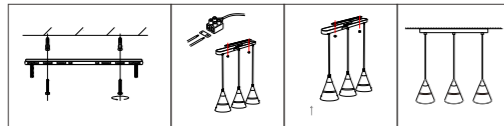

INSTALLATION DIAGRAM