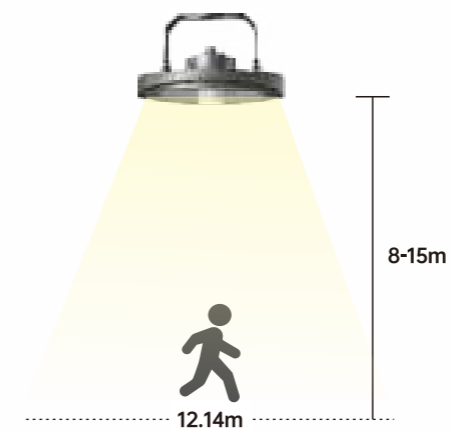

INSTALLATION DIAGRAM

HIGHEFFICIENCY AND DURABLE

Microwave Induction

Bracket

HIGHBAY

Unique Appearance Design

- Reliable & high efficacy highbay luminaires
- Available in 100W, 150W, 200W & 240W
- Luminous efficacy: 150lm/W
- Tough & heavy duty thanks to the die-casting aluminium housing
- Tempered glass cover, helps to ensure the stability of product performance
- Long-lasting and durable highbay luminaires for industrial use in large areas
- Range of accessories to fit different project needs