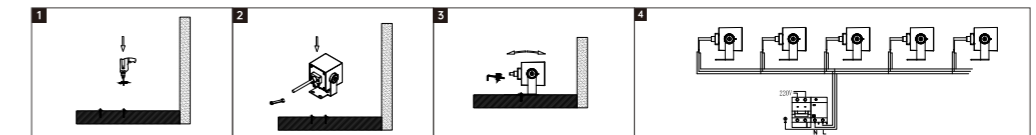

INSTALLATION DIAGRAM