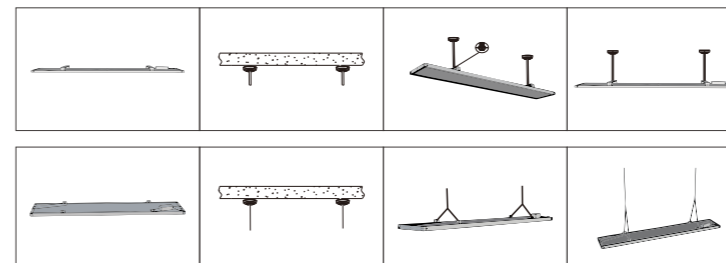

INSTALLATION DIAGRAM