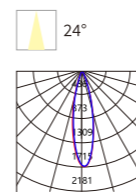

HTSA01 DOUBLE-ROW GRILLE

Body Color

BK

Model No.	W	V	lm	LxHxØ [mm] LxWxH [mm] ØxH [mm]			
OS21007	14W	DC24V	980lm	221x43x30mm	Aluminum alloy	Track	24

Materials of Housing: Aluminum
Materials of Optics: PC

HTSA01 FLOOD LIGHT

Body Color

BK

Model No.	W	V	lm	LxHxØ [mm] LxWxH [mm] ØxH [mm]			
OS21009	8W	DC24V	400lm	247x22x96mm	Aluminum alloy	Track	48

Materials of Housing: Aluminum
Materials of Optics: PMMA

HTSA01 SINLE-ROW GRILLE

Body Color

BK

Model No.	W	V	lm	LxHxØ [mm] LxWxH [mm] ØxH [mm]			
OS21008	12W	DC24V	840lm	220x22x116mm	Aluminum alloy	Track	48

Materials of Housing: Aluminum
Materials of Optics: PC