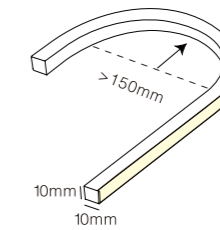

Recommended Accessories