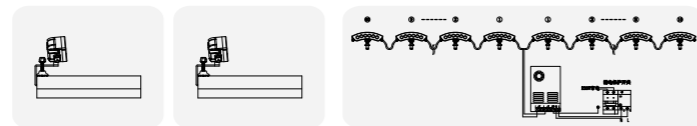

INSTALLATION DIAGRAM