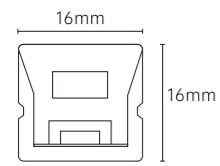

Model No.	W	V	lm	LxHxØ [mm] LxWxH [mm] ØxH [mm]	Extruded Silicone	Fixed installation	10m/Roll
OS79013	6W	DC24V	150LM	16x16mm	Extruded Silicone	Fixed installation	10m/Roll
OS79014	8W	DC24V	200Lm	16x16mm	Extruded Silicone	Fixed installation	10m/Roll
OS79015	12W	DC24V	300LM	16x16mm	Extruded Silicone	Fixed installation	10m/Roll