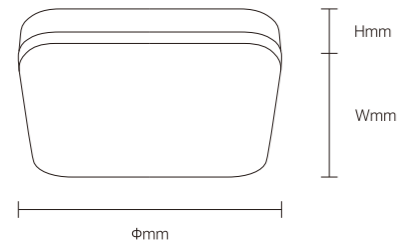

Body Color

Materials of Housing: PC
Materials of Optics: PC