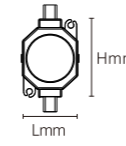

Model No.	W	V	lm	LxHxØ [mm] LxWxH [mm] ØxH [mm]			
OS75006	1.44W	DC24V	42lm	50x55mm	ABS+Polycarbonate	Fixed installation	1