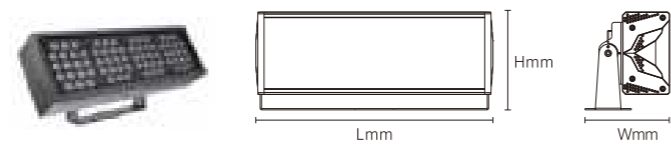

Model No.	W	V	lm	LxHxØ [mm] LxWxH [mm] ØxH [mm]	Material	Installation

OS75060	72W	DC24V	5760lm	175x207x112mm	Aluminum	Fixed installation /

Model No.	W	V	lm	LxHxØ [mm] LxWxH [mm] ØxH [mm]	Material	Installation

OS75061	100W	DC24V	8000lm	332x190x154mm	Aluminum	Fixed installation /