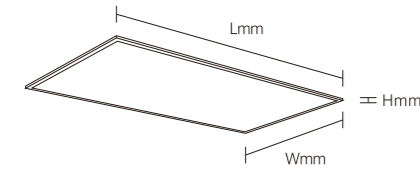

Body Color

120°