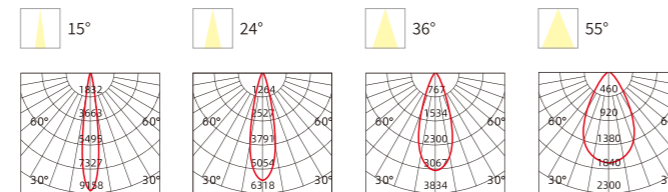

LED SPOTLIGHT

TSA15

Frame Color

Materials of Housing: **Aluminum**
Materials of Optics: **PC**

Model No.	W	V	lm		LxHxØ [mm] LxWxH [mm] Ø xH [mm]			
OS13198	12W	AC220-240V	840lm	Φ65mm	Φ70x90mm	Aluminum	Recessed	32
OS13199	15W	AC220-240V	1050lm	Φ65mm	Φ70x98mm	Aluminum	Recessed	32
OS13200	18W	AC220-240V	1260lm	Φ65mm	Φ70x110mm	Aluminum	Recessed	32