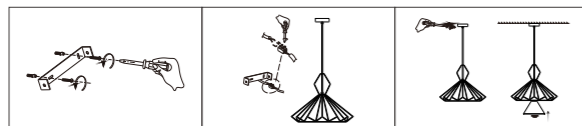

INSTALLATION DIAGRAM