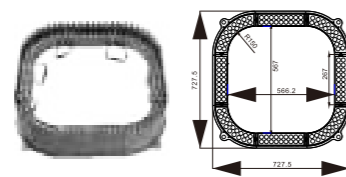

Square Combination