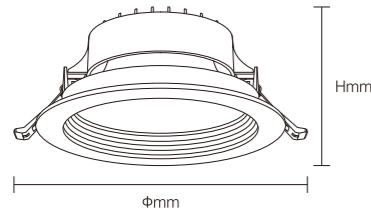

XZSA16

Frame Color