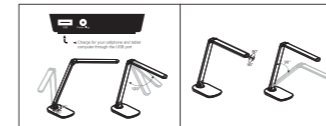

Model No.	DIMMABLE	W	V	lm	LxHx∅ [mm] LxWxH [mm] ∅xH [mm]	Material	Notes

OS40059   Long-press for stepless dim
short-press for three-level dim   10W   AC220-240V   400lm   425x136x425mm   ABS   /