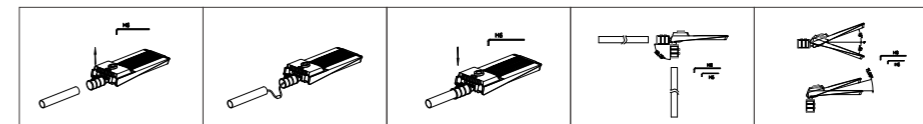

80x150°

INSTALLATION DIAGRAM

LED STREET LIGHT

TYSA04

6500K

Model No.	W	V	lm	LxHxØ [mm] LxWxH [mm] ØxH [mm]			
OS40184	30W	AC100-277V	5400lm	429x110x82mm	Die-cast aluminum	Chain/boom/bracket	/
OS40185	50W	AC100-277V	9000lm	465x180x82mm	Die-cast aluminum	Chain/boom/bracket	/
OS40186	100W	AC100-277V	18000lm	529x220x82mm	Die-cast aluminum	Chain/boom/bracket	/
OS40187	150W	AC100-277V	27000lm	601x240x82mm	Die-cast aluminum	Chain/boom/bracket	/
OS40188	200W	AC100-277V	36000lm	691x276x82mm	Die-cast aluminum	Chain/boom/bracket	/