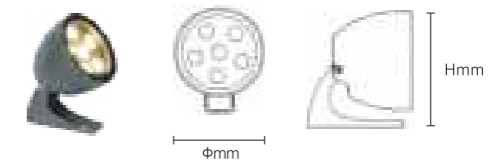

Model No.	W	V	lm	LxHxØ [mm] LxWxH [mm] ØxH [mm]	Material	Installation	Quantity
OS75010	3W	DC24V/AC220-240V	180lm	Φ 70x89mm	Aluminum	Fixed installation	1
OS75011	6W	DC24V/AC220-240V	360lm	Φ 70x89mm	Aluminum	Fixed installation	1