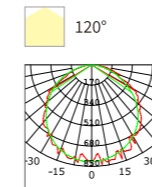

Model No.	W	V	lm		LxHxØ [mm] LxWxH [mm] ØxH [mm]			
OS40245	20W-60W	AC120-277V	2800lm-84000lm(±5%)	/	711x206.5x140.5mm	FRP	Wall / Ceiling	/
OS40245	20W-60W	AC120-277V	2800lm-84000lm(±5%)	/	1311x206.5x140.5mm	FRP	Wall / Ceiling	/