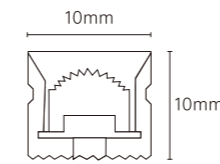

LOW VOLTAGE STRIP

ZYSP01

Model No.	W	V	lm	LxHxØ [mm] LxWxH [mm] ØxH [mm]	Material	Installation	Length
OS79001	6W	DC24V	480LM	10x4.5mm	Extruded Silicone	Fixed installation	10m/Roll
OS79002	8W	DC24V	640Lm	10x4.5mm	Extruded Silicone	Fixed installation	10m/Roll
OS79003	10W	DC24V	800LM	10x4.5mm	Extruded Silicone	Fixed installation	10m/Roll

Recommended Accessories

LV LED NEON

ZYSP02

Model No.	W	V	lm	LxHxØ [mm] LxWxH [mm] ØxH [mm]	Material	Installation	Length
OS79004	6W	DC24V	390LM	10x40mm	Extruded Silicone	Fixed installation	10m/Roll
OS79005	8W	DC24V	520Lm	10x40mm	Extruded Silicone	Fixed installation	10m/Roll
OS79006	10W	DC24V	650LM	10x40mm	Extruded Silicone	Fixed installation	10m/Roll

Recommended Accessories