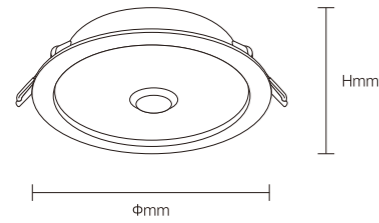

LED DOWNLIGHT

XZSP04

Frame Color

Materials of Housing: PP
Materials of Optics: PP

Model No.	W	V	lm		LxHxφ [mm] LxWxH [mm] φxH [mm]			
OS12012	4W	AC220-240V	200lm	φ75mm	φ84x30.5mm	PP	Recessed	100
OS12013	6W	AC220-240V	390lm	φ95mm	φ112x28mm	PP	Recessed	100
OS12014	10W	AC220-240V	650lm	φ120mm	φ138x32mm	PP	Recessed	80
OS12015	15W	AC220-240V	975lm	φ155mm	φ170x32mm	PP	Recessed	60

INSTALLATION DIAGRAM

LED DOWNLIGHT

XZSP04

Frame Color

Materials of Housing: PP
Materials of Optics: PP

Model No.	W	V	lm		LxHxφ [mm] LxWxH [mm] φxH [mm]			
OS12016	6W	AC220-240V		φ95mm	φ112x28mm	PP	Recessed	100
OS12017	10W	AC220-240V		φ120mm	φ138x32mm	PP	Recessed	80
OS12018	15W	AC220-240V		φ155mm	φ170x32mm	PP	Recessed	60

- Ground sensing range diameter: 3m
- Induced luminosity: 10 lux
- Sensing angle 120°
- Working delay 25s-35s
- Installation height 2.5m-3.5m

INSTALLATION DIAGRAM