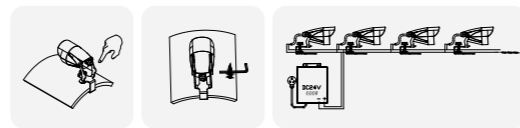

INSTALLATION DIAGRAM