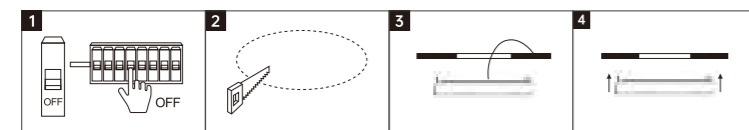

INSTALLATION DIAGRAM

1. Cut off the electricity
2. Mark and create mounting holes in the ceiling corresponding to the product dimensions
3. Connect the cables to the mains electricity
4. Securely mount the luminaire