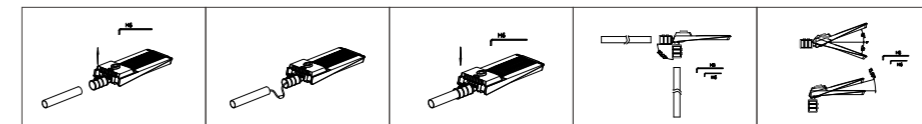

INSTALLATION DIAGRAM