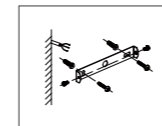

INSTALLATION DIAGRAM