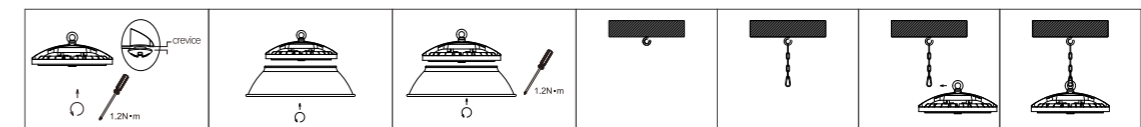

INSTALLATION DIAGRAM