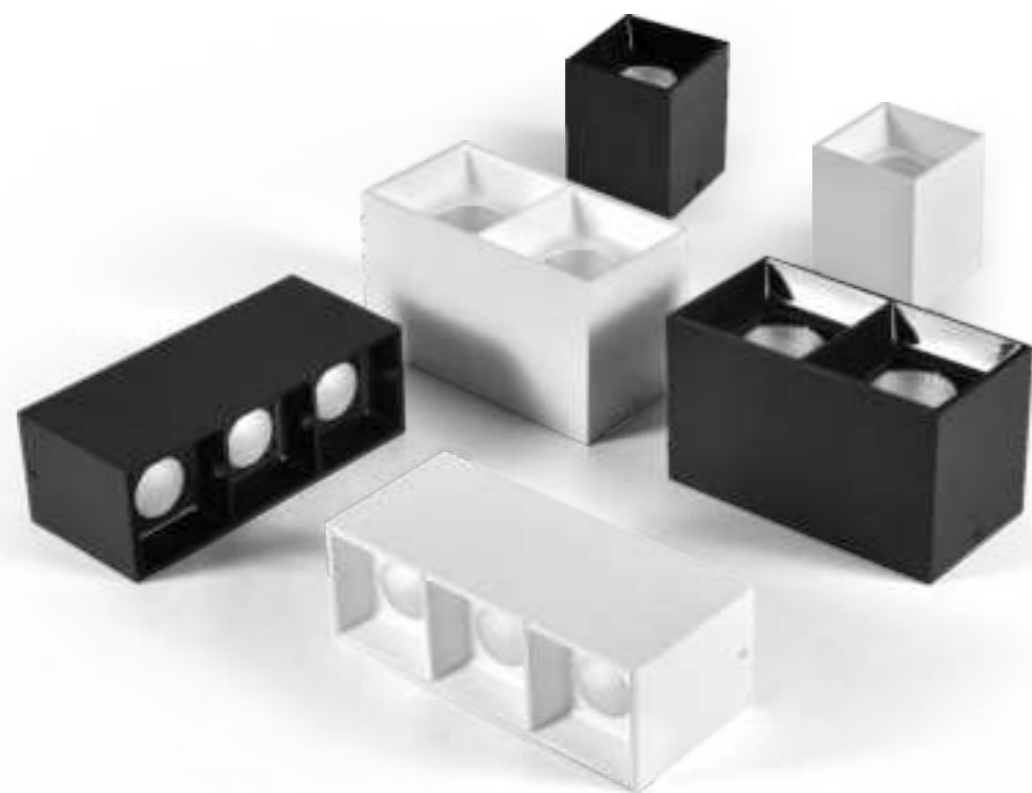

LED SPOTLIGHT

TSA16