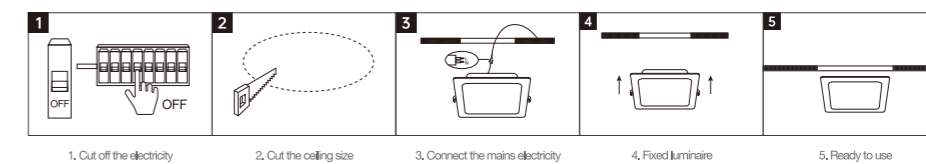

INSTALLATION DIAGRAM

LED DOWNLIGHT

2 in 1 Slim Downlight

Product Features

- Ultra-thin design suitable for smaller ceiling spaces.
- Multiple install ways
- Matching with surface-mounted and embedded install.
- Three-color switching models are available to create a variety of lighting atmospheres.