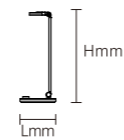

LED TABLE LIGHT

RSP07

Model No.	DIMMABLE	W	V	lm	LxHxØ [mm] LxWxH [mm] ØxH [mm]	Material	Notes

OS40063 Knob stepless dim 14W AC220-240V 900lm 252x186x487mm ABS + AL alloy /

RSP08

Model No.	DIMMABLE	W	V	lm	LxHxØ [mm] LxWxH [mm] ØxH [mm]	Material	Notes

OS40064 Knob stepless dim 18W AC220-240V 800lm 380x186x483mm ABS + AL alloy /

LED TABLE LIGHT

RSP09

Model No.	DIMMABLE	W	V	lm	LxHxØ [mm] LxWxH [mm] ØxH [mm]	Material	Notes

OS40065 Three-level dim 9W AC220-240V 400lm 428x70x544mm ABS+ silicone /

RSP10

Model No.	DIMMABLE	W	V	lm	LxHxØ [mm] LxWxH [mm] ØxH [mm]	Material	Notes

OS40066 Stepless dim 8W AC220-240V 300lm 150x120x660mm ABS+ silicone /