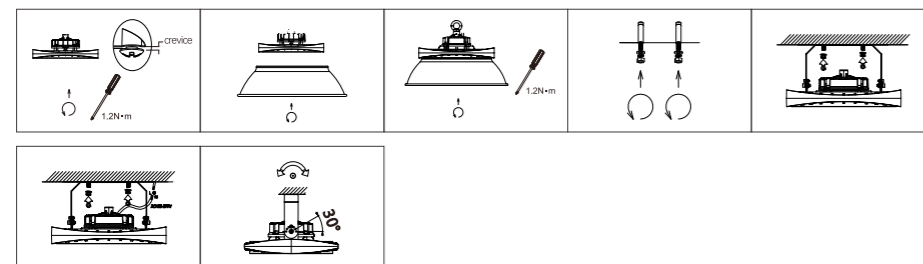

INSTALLATION DIAGRAM

HIGHEFFICIENCY AND DURABLE

Microwave Induction

Bracket

HIGHBAY

Unique Appearance Design

- Reliable & high efficacy highbay luminaires
- Available in 100W, 150W, 200W & 240W
- Luminous efficacy: 150lm/W
- Tough & heavy duty thanks to the die-casting aluminium housing
- Tempered glass cover, helps to ensure the stability of product performance
- Long-lasting and durable highbay luminaires for industrial use in large areas
- Range of accessories to fit different project needs