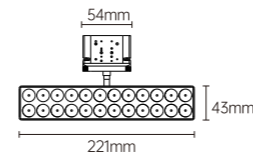

HTSA01 DOUBLE-ROW GRILLE

Body Color

BK

Model No.	W	V	lm	LxHxØ [mm] LxWxH [mm] ØxH [mm]			
OS21007	14W	DC24V	980lm	221x43x30mm	Aluminum alloy	Track	24

Materials of Housing: Aluminum
Materials of Optics: PC