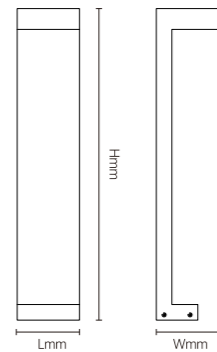

BOLLARD LIGHT

LXSA13

Model No.	W	V	lm	LxHxØ [mm] LxWxH [mm] ØxH [mm]	Material	Installation
OS78113	10W	AC220-240V	540lm	140x140x600mm	Aluminum	Fixed installation /

BOLLARD LIGHT

LXSA15

Model No.	W	V	lm	LxHxØ [mm] LxWxH [mm] ØxH [mm]	Material	Installation
OS78115	10W	AC220-240V	840lm	150x150x600mm	Aluminum	Fixed installation /

LXSA14

Model No.	W	V	lm	LxHxØ [mm] LxWxH [mm] ØxH [mm]	Material	Installation
OS78114	10W	AC220-240V	540lm	120x120x600mm	Aluminum	Fixed installation /

LXSA16

Model No.	W	V	lm	LxHxØ [mm] LxWxH [mm] ØxH [mm]	Material	Installation
OS78116	10W	AC220-240V	540lm	Φ115x600mm	Aluminum	Fixed installation /