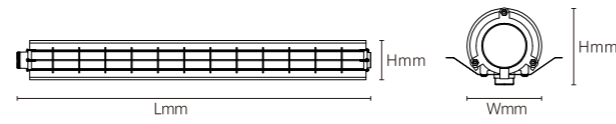

6500K

Model No.	LED EXPLOSION PROOF HOUSING	LxHxØ [mm] LxWxH [mm] ØxH [mm]	Die-cast aluminum	Wall / Ceiling
OS40240	T8 lamp holder	1270x140x95mm	Die-cast aluminum	Wall / Ceiling /

GLSA09