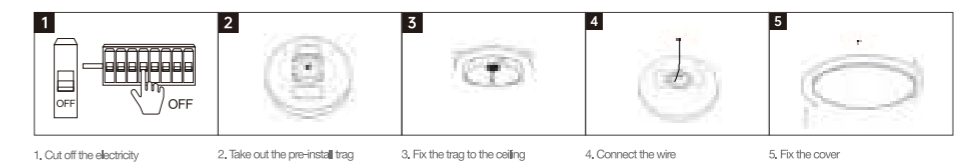

INSTALLATION DIAGRAM