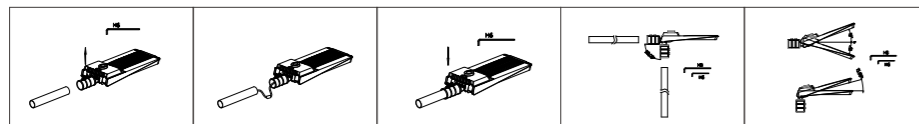

INSTALLATION DIAGRAM