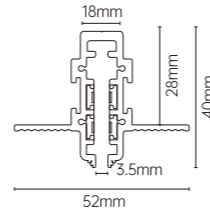

IP20

Body Color

BK

Recessed Type (Splint)