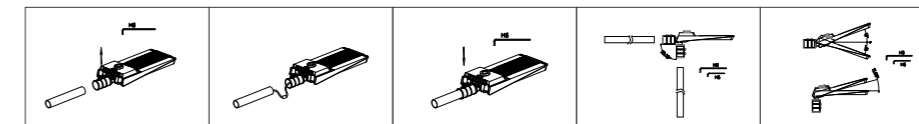

INSTALLATION DIAGRAM