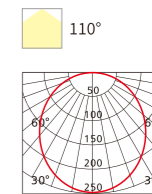

Model No.	W	V	lm		LxHxØ [mm] LxWxH [mm] ØxH [mm]			
OS12041	6W	AC220-240V	540lm		115x115mm 128x128x25.5mm	PP	Recessed	20
OS12042	9W	AC220-240V	900lm		130x130mm 146x146x25.5mm	PP	Recessed	10
OS12043	12W	AC220-240V	1200lm		155x155mm 170x170x25.5mm	PP	Recessed	10
OS12044	18W	AC220-240V	1800lm		185x185mm 201.5x201.5x25.5mm	PP	Recessed	10
OS12045	24W	AC220-240V	2400lm		210x210mm 220.5x220.5x25.5mm	PP	Recessed	10
OS12046	/	/	/	/	128x128x30mm	PP	surface-mounted frame	40
OS12192	/	/	/	/	148x148x30mm	PP	surface-mounted frame	40
OS12047	/	/	/	/	170x170x30mm	PP	surface-mounted frame	40
OS12048	/	/	/	/	224x224x30mm	PP	surface-mounted frame	40