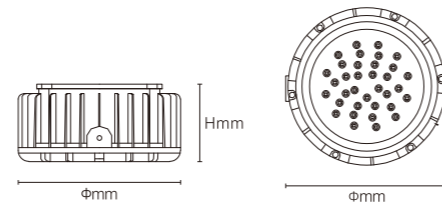

LED EXPLOSION PROOF LUMINAIRES

6500K

Model No.	W	V	lm		LxHxØ [mm] LxWxH [mm] ØxH [mm]			
OS40212	20W	AC120V-277V	2400lm	/	φ 163x95mm	Die-cast aluminum	Bracket / Ceiling	/
OS40213	30W	AC120V-277V	3600lm	/	φ 163x95mm	Die-cast aluminum	Bracket / Ceiling	/
OS40214	50W	AC120V-277V	6000lm	/	φ 163x95mm	Die-cast aluminum	Bracket / Ceiling	/
OS40215	80W	AC120V-277V	9600lm	/	φ 230x110mm	Die-cast aluminum	Bracket / Ceiling	/
OS40216	100W	AC120V-277V	12000lm	/	φ 230x110mm	Die-cast aluminum	Bracket / Ceiling	/

100°

INSTALLATION DIAGRAM

LED EXPLOSION PROOF LUMINAIRES

6500K

Model No.	W	V	lm		LxHxØ [mm] LxWxH [mm] ØxH [mm]			
OS40217	50W	AC120-277V	6000lm	/	φ 235x120mm	Die-cast aluminum	Bracket / Ceiling	/
OS40218	100W	AC120-277V	12000lm	/	φ 235x120mm	Die-cast aluminum	Bracket / Ceiling	/
OS40219	150W	AC120-277V	18000lm	/	φ 235x125mm	Die-cast aluminum	Bracket / Ceiling	/
OS40220	200W	AC120-277V	24000lm	/	φ 365x125mm	Die-cast aluminum	Bracket / Ceiling	/
OS40221	250W	AC120-277V	30000lm	/	φ 385x125mm	Die-cast aluminum	Bracket / Ceiling	/
OS40222	300W	AC120-277V	36000lm	/	φ 385x125mm	Die-cast aluminum	Bracket / Ceiling	/

110°

INSTALLATION DIAGRAM