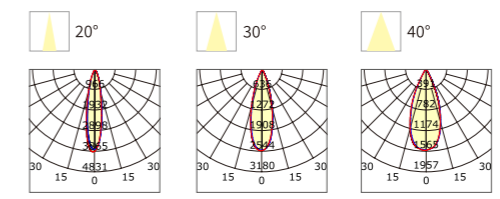

Model No.	W	V	lm	LxHxΦ [mm] LxWxH [mm] ΦxH [mm]	Material	Installation	Other

OS77002	2x7W	AC220-240V	1190lm	Φ65x165x88mm	Aluminum	Fixed installation	/