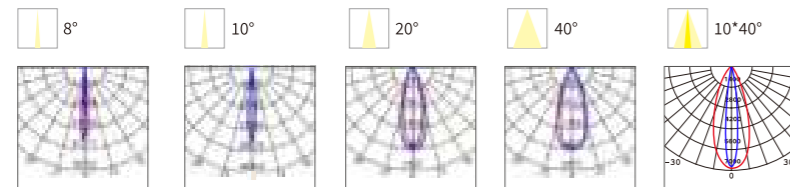

Model No.	W	V	lm	LxHx Ø [mm] LxWxH [mm] ØxH [mm]	Material	Installation

OS71007	96W	DC24V/AC220-240V	7680lm	1000x142x99mm	Aluminum	Fixed installation /