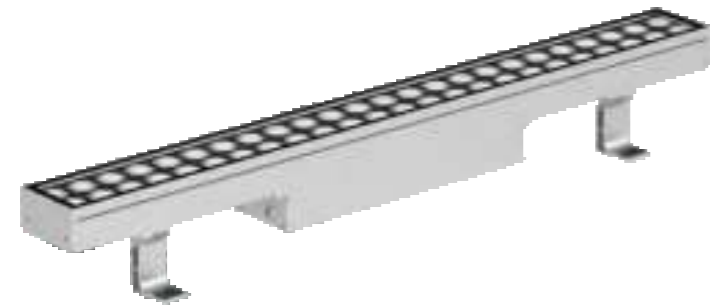

LINEAR WALL WASHER

LSSA02

DIMENSIONS(mm)

Model No.	W	V	lm	LxHx∅ [mm] LxWxH [mm] ∅xH [mm]	Material	Installation	
OS71006	72W	DC24V/AC220-240V	5760lm	1000x132x73mm	Aluminum	Fixed installation	/

LINEAR WALL WASHER