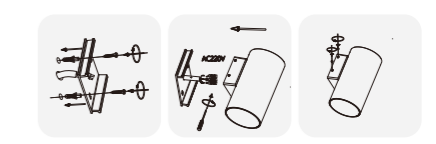

INSTALLATION DIAGRAM