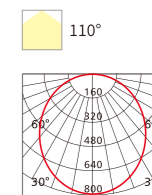

INSTALLATION DIAGRAM

LED DOWNLIGHT

XZSP05

12W 18W

Frame Color

Materials of Housing: PP
Materials of Optics: PP

Model No.	W	V	lm	Beam Angle	LxHxΦ [mm] LxWxH [mm] ΦxH [mm]	Material	Mounting	Quantity
OS12027	12W	AC220-240V	1080lm	110°	125x125mm 145x145x29.5mm	PP	Recessed	60
OS12028	18W	AC220-240V	1620lm	110°	150x150mm 170x170x29.5mm	PP	Recessed	30
OS12029	24W	AC220-240V	2160lm	110°	200x200mm 225x225x29.5mm	PP	Recessed	20
OS12030	/	/	/	/	148x148x38mm	PP	surface-mounted frame	60
OS12031	/	/	/	/	173x173x38mm	PP	surface-mounted frame	60
OS12032	/	/	/	/	228x228x38mm	PP	surface-mounted frame	40