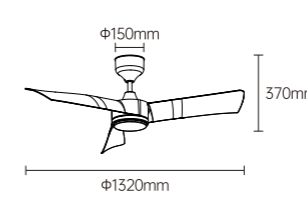

Body Color

BLADE MAIN