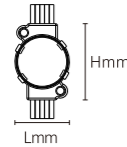

YTSP01

Model No.	W	V	lm	LxHxØ [mm] LxWxH [mm] ØxH [mm]			
OS74001	0.72W	DC12V	21lm	Φ30mm	ABS+Polycarbonate	Fixed installation	1