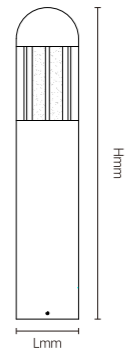

Model No.	W	V	lm	LxHxØ [mm] LxWxH [mm] ØxH [mm]	Material	Installation
OS78119	10W	AC220-240V	540lm	100x50x600mm	Aluminum	Fixed installation 1