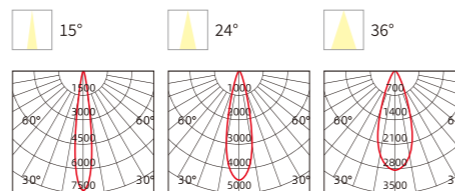

Materials of Housing: Aluminum
Materials of Optics: PC

Model No.	W	V	lm		LxHxØ [mm] LxWxH [mm] ØxH [mm]			
OS19003	20W	AC170-277V	1100lm	295x60mm	302x64x44.5mm	Aluminum	Recessed	24