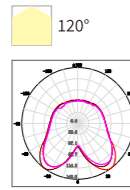

Model No.	W	V	lm	LxHxØ [mm] LxWxH [mm] ØxH [mm]	Material	Installation
OS78105	10W	AC220-240V	540lm	Φ120x800mm	Aluminum	Fixed installation /