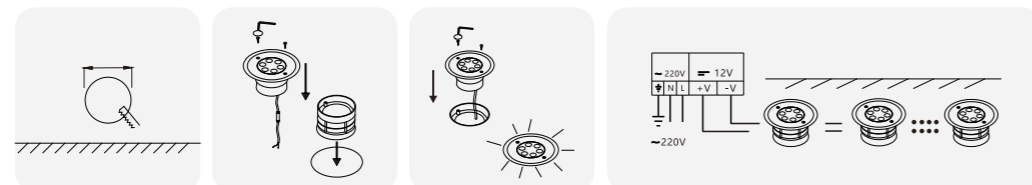

INSTALLATION DIAGRAM