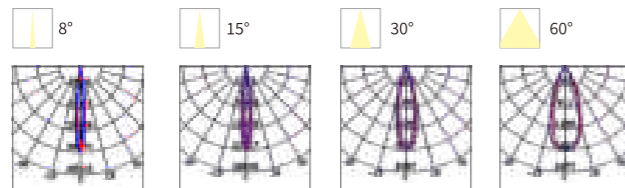

INSTALLATION DIAGRAM

SPOT LIGHT

Usage Scenarios

- Sculptures
- Walls
- fences
- Plants

SPOT LIGHT

BHSA04

Model No.	W	V	lm	LxHxΦ [mm] LxWxH [mm] ΦxH [mm]	Material	Installation	Other
-----------	---	---	----	--------------------------------------	----------	--------------	-------