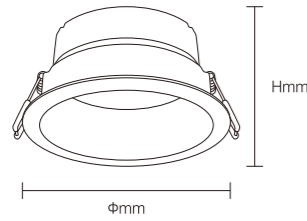

XZSP03

Frame Color

Materials of Housing: PA
Materials of Optics: PC

Model No.	W	V	lm	φ [mm]	LxHxØ [mm] LxWxH [mm] ØxH [mm]	Material	Installation	Beam
OS12009	5W	AC220-240V	300lm	φ75mm	φ88x47mm	PA+PC	Recessed	60
OS12010	10W	AC220-240V	750lm	φ100mm	φ110x51mm	PA+PC	Recessed	50
OS12011	15W	AC220-240V	1125lm	φ125mm	φ136x55mm	PA+PC	Recessed	40