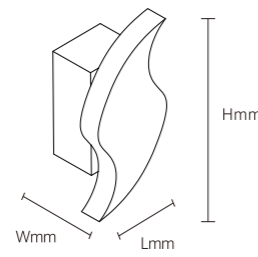

OS77018 12W AC220-240V 960lm 75x180x80mm Aluminum Fixed installation /

120°

OUTDOOR WALL LIGHT

ZRSA14

Model No.	W	V	lm	LxHxΦ [mm] LxWxH [mm] ΦxH [mm]	Material	Installation
-----------	---	---	----	--------------------------------------	----------	--------------