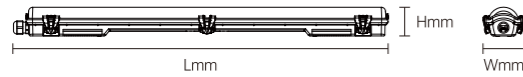

Model No.	W	V	LxHxØ [mm] LxWxH [mm] ØxH [mm]			
OS17001	MAX1*16W	AC220-240V	650x75x52mm	ABS/PC	Surface mounted	15
OS17002	MAX1*30W	AC220-240V	1250x75x52mm	ABS/PC	Surface mounted	10
OS17003	MAX1*40W	AC220-240V	1550x75x52mm	ABS/PC	Surface mounted	15

YXSP01