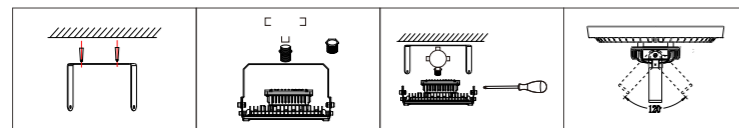

INSTALLATION DIAGRAM