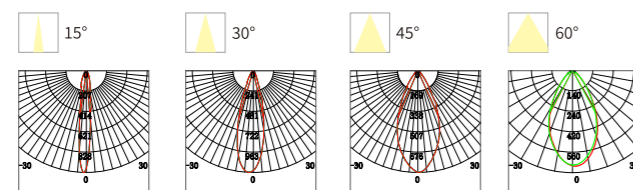

IN-GROUND LIGHT

YHSA01

Model No.	W	V	lm	LxHxØ [mm] LxWxH [mm] ØxH [mm]	Nozzle hole			

OS73001	1W	DC24V	40lm	Φ52x78mm Φ50mm	Aluminum+Stainless steel	/	/	/

Model No.	W	V	lm	LxHxØ [mm] LxWxH [mm] ØxH [mm]	Nozzle hole			

OS73002	3W	DC24V	120lm	Φ80x78mm Φ73mm	Aluminum+Stainless steel	/	/	/

Model No.	W	V	lm	LxHxØ [mm] LxWxH [mm] ØxH [mm]	Nozzle hole			

OS73004	6W	DC24V	240lm	Φ100x80mm Φ92mm	Aluminum+Stainless steel	/	/	/

Model No.	W	V	lm	LxHxØ [mm] LxWxH [mm] ØxH [mm]	Nozzle hole			

OS73005	9W	DC24V	360LM	Φ120x90mm Φ115mm	Aluminum+Stainless steel	/	/	/

OS73006	12W	DC24V	480LM	Φ120x90mm Φ115mm	Aluminum+Stainless steel	/	/	/

Model No.	W	V	lm	LxHxØ [mm] LxWxH [mm] ØxH [mm]	Nozzle hole			

OS73007	15W	DC24V	600lm	Φ160x90mm Φ143mm	Aluminum+Stainless steel	/	/	/

OS73008	18W	DC24V	720lm	Φ160x90mm Φ143mm	Aluminum+Stainless steel	/	/	/

Model No.	W	V	lm	LxHxØ [mm] LxWxH [mm] ØxH [mm]	Nozzle hole			

OS73009	24W	DC24V	960lm	Φ180x90mm Φ165mm	Aluminum+Stainless steel	/	/	/

Model No.	W	V	lm	LxHxØ [mm] LxWxH [mm] ØxH [mm]	Nozzle hole			

OS73010	36W	DC24V	1440lm	Φ200x90mm Φ185mm	Aluminum+Stainless steel	/	/	/

INSTALLATION DIAGRAM