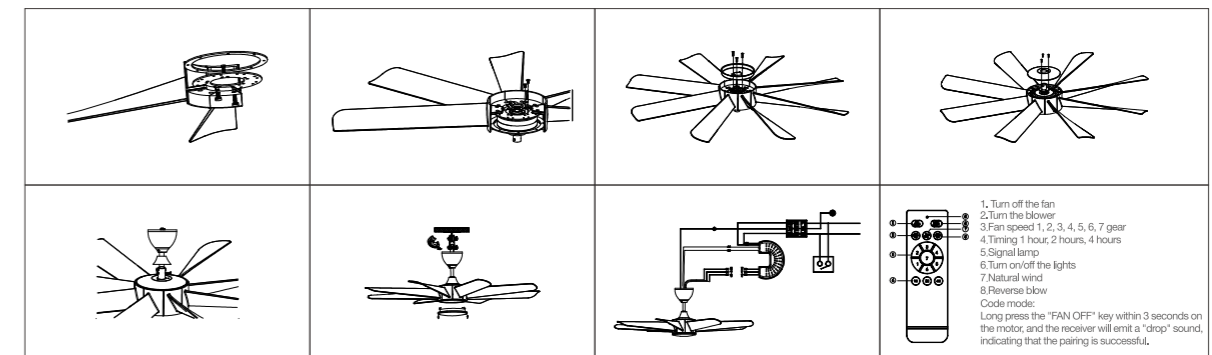

INSTALLATION DIAGRAM

INSTALLATION DIAGRAM

CEILING FAN

Product Features

This ceiling fan is engineered for large spaces and powerful airflow, perfectly meeting the varying cooling needs of modern households. Featuring a high-performance, precision-crafted frequency conversion motor, it offers exceptional energy efficiency and delivers steady, powerful airflow while maintaining low energy consumption. The motor's strong and stable magnetic field ensures reliable operation and a whisper-quiet performance, creating a serene environment ideal for restful sleep, even for babies and the elderly.