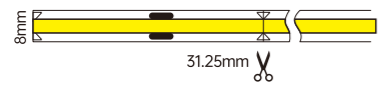

LSP02

Model No.	LUMEN DROP	FPC WIDTH	LED CHIP	W	V	lm	
OS11017	40%	8mm	512	14W/m	DC24V	1350lm	5m/Roll