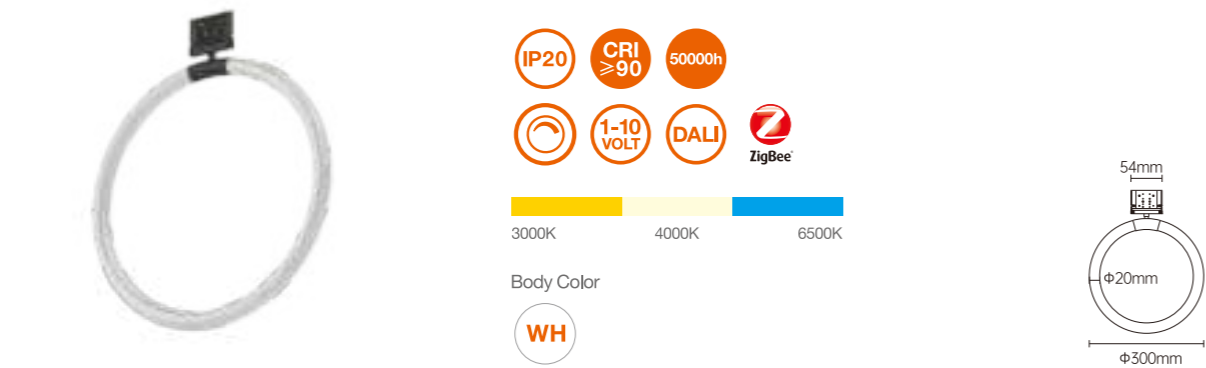

HTSA01 SUSPENSION WIRE-CIRCLE

Model No.	W	V	lm	LxHx∅ [mm] LxWxH [mm] ∅xH [mm]	Material	Mounting	Quantity
OS21016	12W	DC24V	420lm	∅300mm	Acrylic+Gas-phase silica gel	Track	12