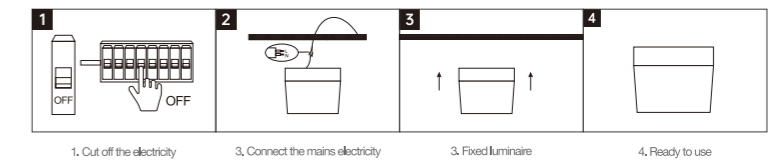

INSTALLATION DIAGRAM