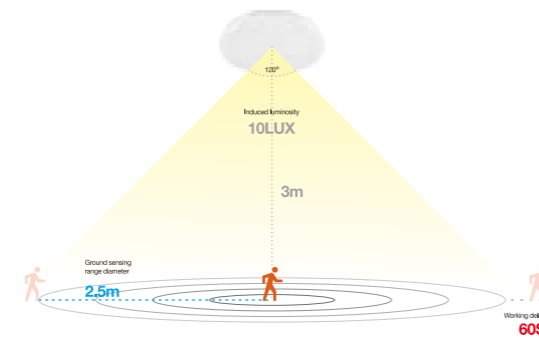

Model No.	W	V	lm	LxHxØ [mm] LxWxH [mm] ØxH [mm]			
OS18031	12W	AC110-240V	960lm	Φ260x60mm	Steel + PVC	Surface mounted	20
OS18032	18W	AC110-240V	1440lm	Φ330x65mm	Steel + PVC	Surface mounted	10
OS18033	24W	AC110-240V	1920lm	Φ380x65mm	Steel + PVC	Surface mounted	10