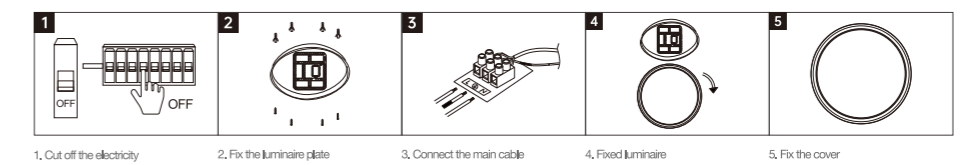

WH

Model No.	W	V	lm	LxHxØ [mm] LxWxH [mm] ØxH [mm]	Material	Finish	Mounting
OS18064	48W	AC220-240V	3700lm	495x495x87mm	Iron+PMMA+PS	Surface	4

INSTALLATION DIAGRAM

INSTALLATION DIAGRAM

CEILING LIGHT

SZSP15

Product Features