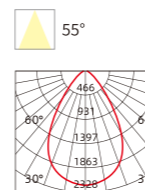

Materials of Housing: **Aluminum**
Materials of Optics: **PC**

Model No.	W	V	lm	Beam Angle (°)	LxHxØ [mm] LxWxH [mm] ØxH [mm]	Material	Installation	Quantity
OS12130	12W	AC220-240V	1200lm	46°	Φ83x65mm	Aluminum + PC	Recessed	36
OS12131	20W	AC220-240V	2000lm	46°	Φ95mm	Aluminum + PC	Recessed	36
OS12132	30W	AC220-240V	3000lm	46°	Φ125mm	Aluminum + PC	Recessed	24
OS12133	40W	AC220-240V	4000lm	46°	Φ150mm	Aluminum + PC	Recessed	12
OS12134	50W	AC220-240V	5000lm	46°	Φ170mm	Aluminum + PC	Recessed	12