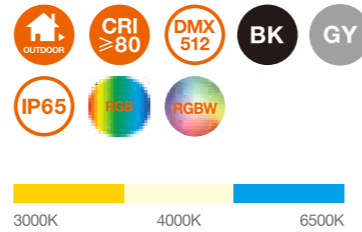

LINEAR WALL WASHER

LSSA03

DIMENSIONS(mm)

Model No.	W	V	lm	LxHx∅ [mm] LxWxH [mm] ∅xH [mm]	Material	Installation	Notes
OS71020	18W	DC24V	1260lm	1000x96x56mm	Aluminum	Fixed installation	/
OS71021	24W	DC24V	1680lm	1000x96x56mm	Aluminum	Fixed installation	/
OS71022	36W	DC24V	2520lm	1000x96x56mm	Aluminum	Fixed installation	/
OS71023	48W	DC24V	2880lm	1000x96x56mm	Aluminum	Fixed installation	/

LINEAR WALL WASHER

LSSA03

DIMENSIONS(mm)

Model No.	W	V	lm	LxHx∅ [mm] LxWxH [mm] ∅xH [mm]	Material	Installation	Notes
OS71024	72W	DC24V	5040lm	1000x115x70mm	Aluminum	Fixed installation	/