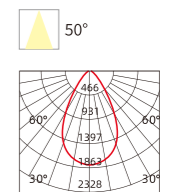

INSTALLATION DIAGRAM

LED DOWNLIGHT

XZSA02

Frame Color

Materials of Housing: **Aluminum**
Materials of Optics: **PMMA**

Model No.	W	V	lm	Beam Angle (°)	LxHxØ [mm] LxWxH [mm] ØxH [mm]	Material	Installation	Quantity
OS12093	7W	AC220-240V	560lm	Φ75mm	Φ90x30.5mm	Aluminum + PMMA	Recessed	100
OS12094	10W	AC220-240V	800lm	Φ90mm	Φ120x33mm	Aluminum + PMMA	Recessed	80
OS12095	15W	AC220-240V	1200lm	Φ125mm	Φ140x35mm	Aluminum + PMMA	Recessed	60
OS12096	20W	AC220-240V	1600lm	Φ150mm	Φ170x39mm	Aluminum + PMMA	Recessed	30
OS12097	30W	AC220-240V	2400lm	Φ200mm	Φ220x44mm	Aluminum + PMMA	Recessed	20