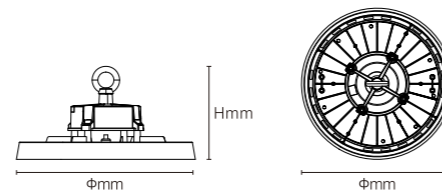

LED HIGHBAY

STSA03

6500K

Model No.	W	V	lm		LxHxØ [mm] LxWxH [mm] ØxH [mm]			
OS40157/OS40162	100W	AC120-277V	14000/16000lm	/	Φ 240x146mm	Die-cast aluminum	Bracket/Chain/Hanging rod	/
OS40158/OS40163	150W	AC120-277V	21000/24000lm	/	Φ 280x147mm	Die-cast aluminum	Bracket/Chain/Hanging rod	/
OS40159/OS40164	200W	AC120-277V	28000/32000lm	/	Φ 320x147mm	Die-cast aluminum	Bracket/Chain/Hanging rod	/
OS40160/OS40165	250W	AC120-277V	35000/40000lm	/	Φ 360x156mm	Die-cast aluminum	Bracket/Chain/Hanging rod	/
OS40161/OS40166	300W	AC120-277V	42000/48000lm	/	Φ 360x156mm	Die-cast aluminum	Bracket/Chain/Hanging rod	/

INSTALLATION DIAGRAM

HIGHBAY

- Durable die-cast housing & tempered glass construction
- Available in 100W, 150W, 200W, 250W & 300W
- Enhanced durability, with selectable beam angle 60°, 90°, 120° options
- Colour rendering: ≥80
- High power factor: PF≥0.90
- Luminous efficacy: 140lm/W and 160lm/W, two reliable options
- Refectors, refractors, mounting & sensor accessories for highbay