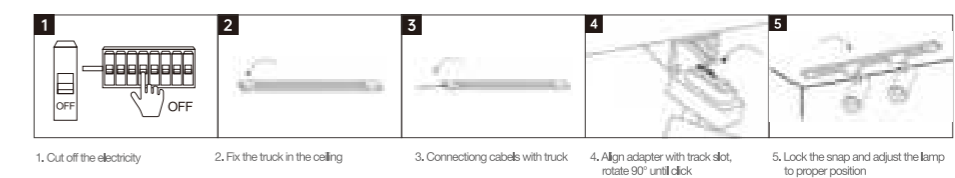

INSTALLATION DIAGRAM