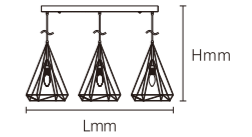

LED PENDANT LIGHT

SBSI01

Model No.	LAMP HOLDER	V	LxHx∅ [mm] LxWxH [mm] ∅xH [mm]			
OS40095	E27	AC220-240V	∅335x1200mm	Iron + fabric lampshade	Fixed type	/

INSTALLATION DIAGRAM

SBSI01

Model No.	LAMP HOLDER	V	LxHx∅ [mm] LxWxH [mm] ∅xH [mm]			
OS40096	E27	AC220-240V	∅450x1200mm	Iron + fabric lampshade	Fixed type	/

INSTALLATION DIAGRAM

LED PENDANT LIGHT

SBSI01

Model No.	LAMP HOLDER	V	LxHx∅ [mm] LxWxH [mm] ∅xH [mm]			
OS40092	E27	AC220-240V	1000x280x1200mm	Iron + fabric lampshade	Fixed type	/

INSTALLATION DIAGRAM