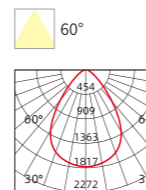

INSTALLATION DIAGRAM

LED DOWNLIGHT

XZSA03

Frame Color

Materials of Housing: **Aluminum**
Materials of Optics: **PMMA**

Model No.	W	V	lm	Beam Angle (mm)	LxHxØ [mm] LxWxH [mm] ØxH [mm]	Material	Beam Angle	Beam Angle
OS12098	10W	AC220-240V	600lm	Φ75mm	Φ90x45mm	Aluminum + PMMA	Recessed	80
OS12099	15W	AC220-240V	900lm	Φ95mm	Φ120x50mm	Aluminum + PMMA	Recessed	40
OS12100	20W	AC220-240V	1200lm	Φ150mm	Φ170x58mm	Aluminum + PMMA	Recessed	30
OS12101	30W	AC220-240V	1800lm	Φ205mm	Φ220x70mm	Aluminum + PMMA	Recessed	20