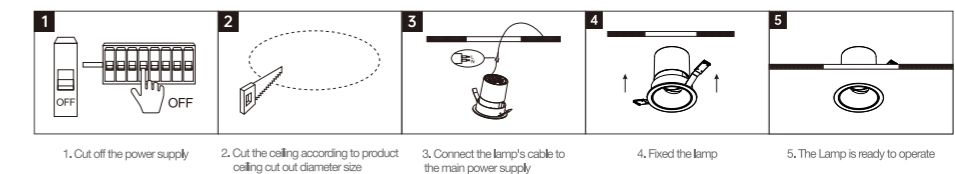

INSTALLATION DIAGRAM