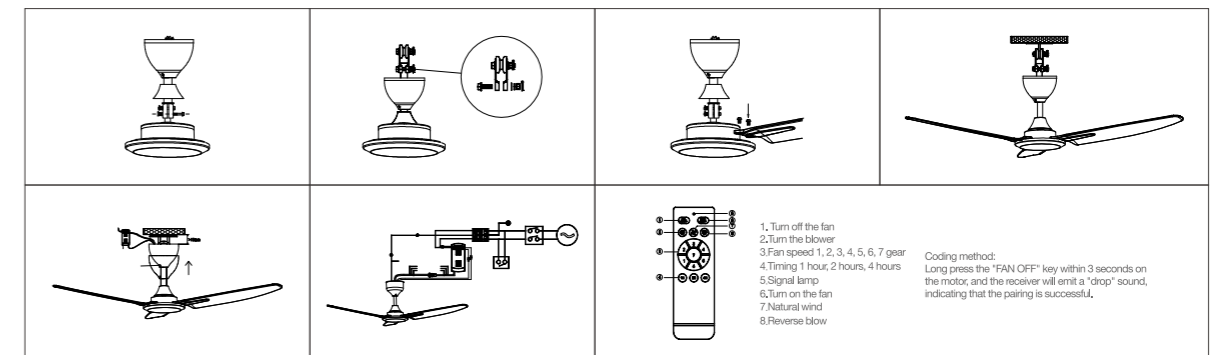

INSTALLATION DIAGRAM