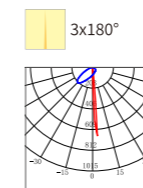

OUTDOOR SPOT LIGHT

MXSA03

Model No.	W	V	lm	LxHxØ [mm] LxWxH [mm] ØxH [mm]	Material	Installation
OS75121	1W	DC24V	80lm	Φ43x87x99mm	Aluminum	Fixed installation /
OS75122	3W	DC24V	240lm	Φ43x87x99mm	Aluminum	Fixed installation /

Model No.	W	V	lm	LxHxØ [mm] LxWxH [mm] ØxH [mm]	Material	Installation
OS75123	6W	DC24V	480lm	Φ65x117x123mm	Aluminum	Fixed installation /

Model No.	W	V	lm	LxHxØ [mm] LxWxH [mm] ØxH [mm]	Material	Installation
OS75124	12W	DC24V	960lm	Φ85x133x132mm	Aluminum	Fixed installation /

INSTALLATION DIAGRAM

OUTDOOR SPOT LIGHT

RLSA02

Model No.	W	V	lm	LxHxØ [mm] LxWxH [mm] ØxH [mm]	Material	Installation
OS77104	12W	DC24V/AC220-240V	1080lm	201x104x75mm	Aluminum	Fixed installation /

INSTALLATION DIAGRAM