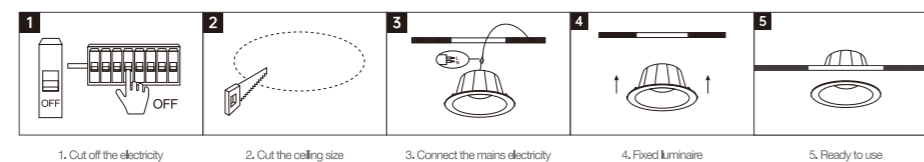

INSTALLATION DIAGRAM

1. Cut off the electricity   2. Cut the ceiling size   3. Connect the mains electricity   4. Fixed luminaire   5. Ready to use