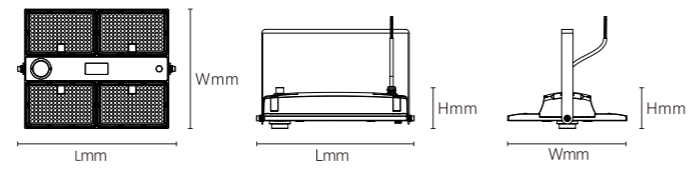

GLSA15

6500K

Model No.	W	V	lm	mm	LxHxØ [mm] LxWxH [mm] ØxH [mm]	Material	Installation
OS40248	100W/150W	AC220-240V	16500lm-24750lm(±5%)	381x315x75mm	Aluminum	Wall / Ceiling