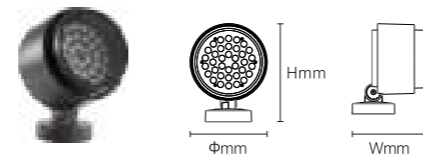

SPOT LIGHT

BHSA04

Model No.	W	V	lm	LxHxΦ [mm] LxWxH [mm] ΦxH [mm]	Material	Installation
OS75041	72W	DC24V/AC220-240V	5760lm	Φ250x319x259mm	Aluminum	Fixed installation