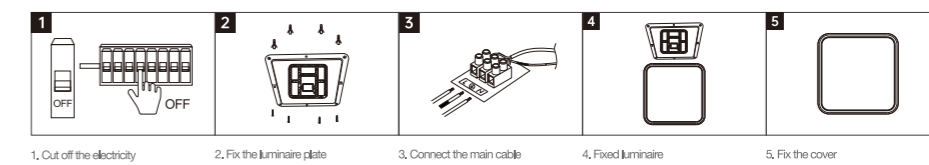

INSTALLATION DIAGRAM