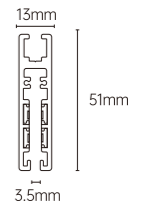

IP20

Body Color

BK

Suspending Type