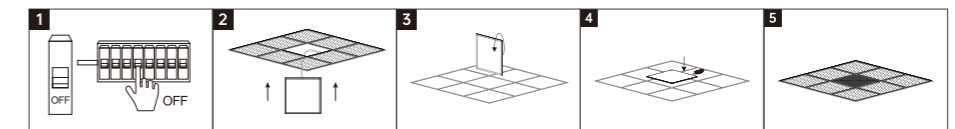

INSTALLATION DIAGRAM

1. Cut off the electricity
2. Pass the panel light through the ceiling.
3. Removing the luminaire from a suspended ceiling grid.
4. Aligning the site of panel light and ceiling board and finish the installation.
5. LED panel installed.