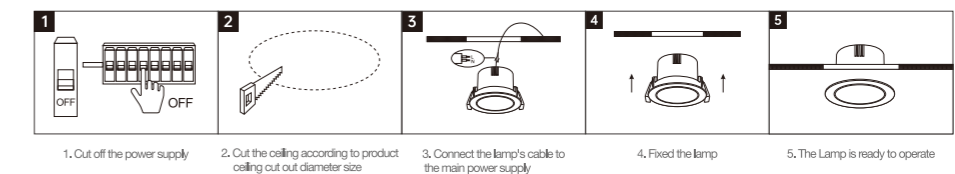

INSTALLATION DIAGRAM

LED SPOTLIGHT

TSA17

Product Features

The sophisticated design delivers premium visual presence. Offering 355° horizontal and 35° vertical adjustability, it achieves exceptional wall-washing performance. Featuring a deeply recessed light source with UGR <13, the luminaire combines a high-efficiency heatsink with precision LED modules to ensure a 30,000-hour lifespan.