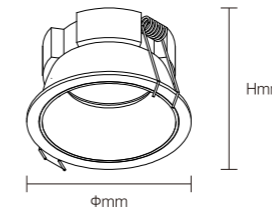

INSTALLATION DIAGRAM

LED DOWNLIGHT

XZSA13

Frame Color

Materials of Housing: **Aluminum**
Materials of Optics: **PMMA**

Model No.	W	V	lm	Beam Angle (mm)	LxHxØ [mm] LxWxH [mm] ØxH [mm]	Material	Beam Angle	Beam Angle
OS12174	7W	AC220-240V	630lm	Φ75mm	Φ85x48mm	Aluminum + PMMA	Recessed	100
OS12175	9W	AC220-240V	900lm	Φ75mm	Φ85x48mm	Aluminum + PMMA	Recessed	100
OS12176	12W	AC220-240V	1200lm	Φ95mm	Φ108x53mm	Aluminum + PMMA	Recessed	48
OS12177	15W	AC220-240V	1500lm	Φ95mm	Φ108x53mm	Aluminum + PMMA	Recessed	48
OS12178	18W	AC220-240V	1800lm	Φ125mm	Φ138x60mm	Aluminum + PMMA	Recessed	24
OS12179	24W	AC220-240V	2400lm	Φ125mm	Φ138x60mm	Aluminum + PMMA	Recessed	24