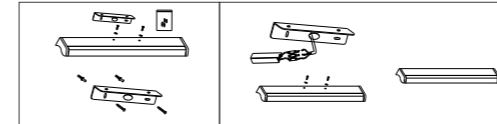

INSTALLATION DIAGRAM