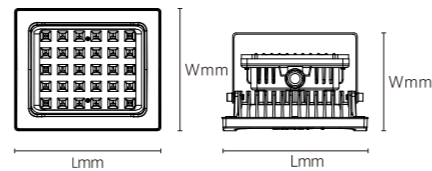

110°

INSTALLATION DIAGRAM

LED EXPLOSION PROOF LUMINAIRES

GLSA05

6500K

Model No.	W	V	lm	Beam Angle	LxHxØ [mm] LxWxH [mm] ØxH [mm]	Material	Mounting	Accessories
OS40223	50W	AC120-277V	6000lm	100°	240x200x100mm	Die-cast aluminum	Bracket / Ceiling	/
OS40224	100W	AC120-277V	12000lm	100°	240x200x100mm	Die-cast aluminum	Bracket / Ceiling	/
OS40225	150W	AC120-277V	18000lm	100°	330x260x120mm	Die-cast aluminum	Bracket / Ceiling	/
OS40226	200W	AC120-277V	24000lm	100°	330x260x120mm	Die-cast aluminum	Bracket / Ceiling	/
OS40227	250W	AC120-277V	30000lm	100°	445x305x175mm	Die-cast aluminum	Bracket / Ceiling	/
OS40228	300W	AC120-277V	36000lm	100°	445x305x175mm	Die-cast aluminum	Bracket / Ceiling	/