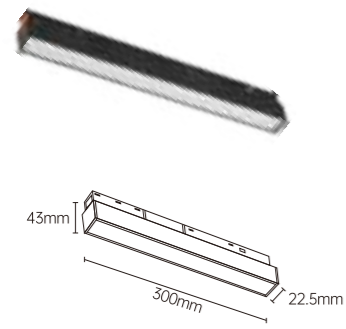

Body Color

BK

Driect conductive module

Model No.	V	LxHxØ [mm] LxWxH [mm] ØxH [mm]			
OS21026	DC48V	190x16x18mm	Copper+PC	Track	30

HTSA02 MAGNETIC LIGHT FLOOD LIGHT

Body Color

Model No.	W	V	lm	LxHxØ [mm] LxWxH [mm] ØxH [mm]			
OS21030	12W	DC48V	800lm	300x22.5x43mm	Aluminum+PC	Track	30