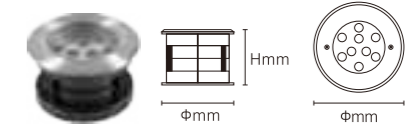

IN-GROUND LIGHT

YHSA01

Model No.	W	V	lm	LxHxØ [mm] LxWxH [mm] ØxH [mm]	Nozzle hole			

OS73001	1W	DC24V	40lm	Φ52x78mm Φ50mm	Aluminum+Stainless steel	/	/	/

Model No.	W	V	lm	LxHxØ [mm] LxWxH [mm] ØxH [mm]	Nozzle hole			

OS73002	3W	DC24V	120lm	Φ80x78mm Φ73mm	Aluminum+Stainless steel	/	/	/

Model No.	W	V	lm	LxHxØ [mm] LxWxH [mm] ØxH [mm]	Nozzle hole			

OS73004	6W	DC24V	240lm	Φ100x80mm Φ92mm	Aluminum+Stainless steel	/	/	/

Model No.	W	V	lm	LxHxØ [mm] LxWxH [mm] ØxH [mm]	Nozzle hole			

OS73005	9W	DC24V	360LM	Φ120x90mm Φ115mm	Aluminum+Stainless steel	/	/	/

OS73006	12W	DC24V	480LM	Φ120x90mm Φ115mm	Aluminum+Stainless steel	/	/	/

Model No.	W	V	lm	LxHxØ [mm] LxWxH [mm] ØxH [mm]	Nozzle hole			

OS73007	15W	DC24V	600lm	Φ160x90mm Φ143mm	Aluminum+Stainless steel	/	/	/

OS73008	18W	DC24V	720lm	Φ160x90mm Φ143mm	Aluminum+Stainless steel	/	/	/

Model No.	W	V	lm	LxHxØ [mm] LxWxH [mm] ØxH [mm]	Nozzle hole			

OS73009	24W	DC24V	960lm	Φ180x90mm Φ165mm	Aluminum+Stainless steel	/	/	/

Model No.	W	V	lm	LxHxØ [mm] LxWxH [mm] ØxH [mm]	Nozzle hole			

OS73010	36W	DC24V	1440lm	Φ200x90mm Φ185mm	Aluminum+Stainless steel	/	/	/

INSTALLATION DIAGRAM