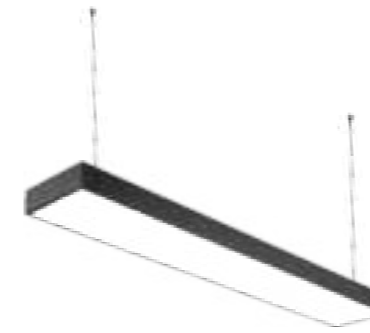

85°

INSTALLATION DIAGRAM

LED OFFICE PENDANT LIGHT

ZSI01

Model No.	W	V	lm	LxHx∅ [mm] LxWxH [mm] ∅xH [mm]			
OS20004	24W	AC220-240V	1680lm	1200x58x50mm	Coated Iron	Suspending	6
OS20005	24W	AC220-240V	1680lm	1200x78x50mm	Coated Iron	Suspending	6
OS20006	30W	AC220-240V	2400lm	1200x98x50mm	Coated Iron	Suspending	4
OS20007	35W	AC220-240V	2800lm	1200x120x60mm	Coated Iron	Suspending	4
OS20008	35W	AC220-240V	2800lm	1200x150x60mm	Coated Iron	Suspending	4
OS20009	35W	AC220-240V	2800lm	1200x200x60mm	Coated Iron	Suspending	4