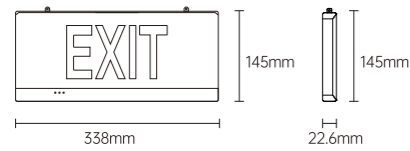

GHSI01

Green light wave length 520-53nm

Model No.: OS23003
Power: 1W
Battery: Ni-Cd 1.2V;
Input voltage: AC220V-240V/50Hz ;
Charging time: 24 hours,
Emergency time: 120mins;
Material: ABS+Glass;
Installation: wall mounted;
Emergency surface brightness: 50 -300cd/m²;
Working mode: Maintained;
Control type: Non-centralized control.
PCS/CTN: 20