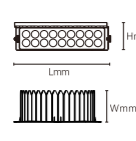

MODEL NO.	W	V	lm	LxHxØ [mm] LxWxH [mm] ØxH [mm]	Material	Installation
OS75104	24W	DC24V	1920lm	267x187x81mm	Aluminum	Fixed installation /
OS75105	36W	DC24V	2880lm	267x187x81mm	Aluminum	Fixed installation /