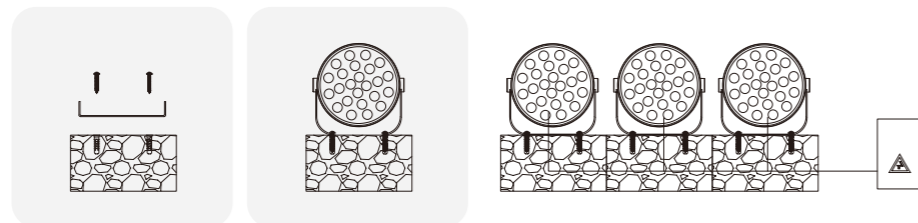

INSTALLATION DIAGRAM

SPOT LIGHT

Usage Scenarios

- Sculptures
- Walls
- fences
- Plants

SPOT LIGHT

BHSA04

Model No.	W	V	lm	LxHxΦ [mm] LxWxH [mm] ΦxH [mm]	Material	Installation	Other
-----------	---	---	----	--------------------------------------	----------	--------------	-------