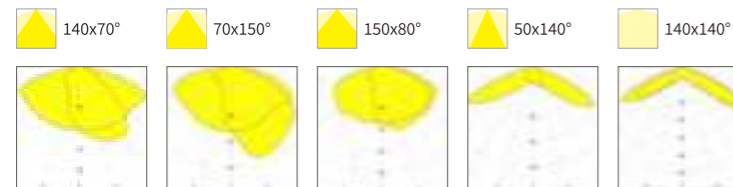

80x130°

INSTALLATION DIAGRAM

LED STREET LIGHT

TYSA03

Model No.	W	V	lm	LxHxØ [mm] LxWxH [mm] ØxH [mm]	Material	Mounting	Accessories
OS40194	90W	AC220-240V	11700lm	482x221x98mm	Aluminum	Chain/boom/bracket	/
OS40195	150W	AC220-240V	19500lm	608x271x104mm	Aluminum	Chain/boom/bracket	/
OS40196	250W	AC220-240V	32500lm	768x316x139mm	Aluminum	Chain/boom/bracket	/
OS40197	300W	AC220-240V	39000lm	974x316x139mm	Aluminum	Chain/boom/bracket	/