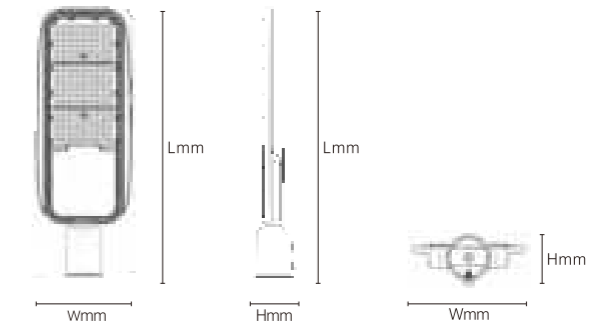

LED STREET LIGHT

Model No.	W	V	lm	LxHxØ [mm] LxWxH [mm] ØxH [mm]	Material	Mounting	Accessories
OS40194	90W	AC220-240V	11700lm	482x221x98mm	Aluminum	Chain/boom/bracket	/
OS40195	150W	AC220-240V	19500lm	608x271x104mm	Aluminum	Chain/boom/bracket	/
OS40196	250W	AC220-240V	32500lm	768x316x139mm	Aluminum	Chain/boom/bracket	/
OS40197	300W	AC220-240V	39000lm	974x316x139mm	Aluminum	Chain/boom/bracket	/

INSTALLATION DIAGRAM

LED STREET LIGHT

TYSA01

Model No.	W	V	lm	LxHxØ [mm] LxWxH [mm] ØxH [mm]	Material	Mounting	Accessories
OS40198	30W	AC175-265V	3000lm	406x113x73mm	Aluminum	Chain/boom/bracket	/
OS40199	50W	AC175-265V	5000lm	437x124x73mm	Aluminum	Chain/boom/bracket	/
OS40200	100W	AC175-265V	10000lm	470x144x73mm	Aluminum	Chain/boom/bracket	/
OS40201	150W	AC175-265V	15000lm	520x160x73mm	Aluminum	Chain/boom/bracket	/
OS40202	200W	AC175-265V	20000lm	580x187x73mm	Aluminum	Chain/boom/bracket	/

INSTALLATION DIAGRAM