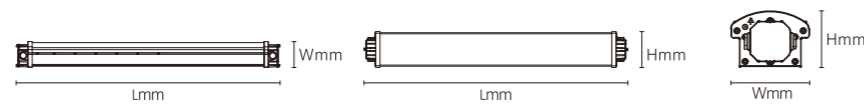

LED EXPLOSION PROOF LUMINAIRES

6500K

Model No.	W	V	lm		LxHx∅ [mm] LxWxH [mm] ∅xH [mm]			
OS40246	10W-80W	DC12-36V/AC200-250V	1400lm-11200lm(±5%)	/	709x138x99mm	Aluminum	surface/pendant/pole	/
OS40246	10W-80W	DC12-36V/AC200-250V	1400lm-11200lm(±5%)	/	1009x138x99mm	Aluminum	surface/pendant/pole	/
OS40246	10W-80W	DC12-36V/AC200-250V	1400lm-11200lm(±5%)	/	1309x138x99mm	Aluminum	surface/pendant/pole	/

INSTALLATION DIAGRAM

LED EXPLOSION PROOF LUMINAIRES

7000-8000K

Model No.	W	V	lm		LxHx∅ [mm] LxWxH [mm] ∅xH [mm]			
OS40247	20W-180W	AC100-277V	2600lm-23400lm(±5%)	/	605x275x95mm	AL6063/SUS304	Ceiling/pendant/recessed	/
OS40247	20W-180W	AC100-277V	2600lm-23400lm(±5%)	/	1215x275x95mm	AL6063/SUS304	Ceiling/pendant/recessed	/
OS40247	20W-180W	AC100-277V	2600lm-23400lm(±5%)	/	605x605x95mm	AL6063/SUS304	Ceiling/pendant/recessed	/
OS40247	20W-180W	AC100-277V	2600lm-23400lm(±5%)	/	1215x605x95mm	AL6063/SUS304	Ceiling/pendant/recessed	/

INSTALLATION DIAGRAM