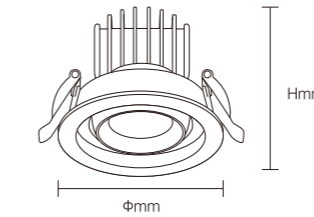

TSA08

Frame Color

Materials of Housing: **Aluminum**
Materials of Optics: **PC**

Model No.	W	V	PF	lm		LxHxØ [mm] LxWxH [mm] ØxH [mm]				
OS13045	15W	AC220-240V	≥0.5	1050lm		Φ75mm Φ90x95mm	Aluminum	Recessed	36	
OS13046	24W	AC220-240V	≥0.5	1800lm		Φ95mm Φ110x105mm	Aluminum	Recessed	24	
OS13047	33W	AC220-240V	≥0.9	2640lm		Φ115mm Φ130x123mm	Aluminum	Recessed	18