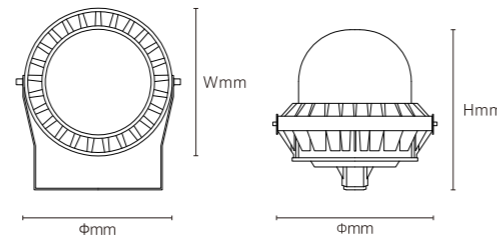

LED EXPLOSION PROOF LUMINAIRES

6500K

Model No.	W	V	lm	Beam Angle	LxHxØ [mm] LxWxH [mm] ØxH [mm]	Material	Installation	Accessories
OS40229	30W	AC120-AC277V	4500lm	/	Φ 222x210mm	Die-cast aluminum	Wall / Ceiling	/
OS40230	50W	AC120-AC277V	7500lm	/	Φ 222x210mm	Die-cast aluminum	Wall / Ceiling	/
OS40231	80W	AC120-AC277V	12000lm	/	Φ 222x210mm	Die-cast aluminum	Wall / Ceiling	/
OS40232	100W	AC120-AC277V	15000lm	/	Φ 290x230mm	Die-cast aluminum	Wall / Ceiling	/
OS40233	150W	AC120-AC277V	22500lm	/	Φ 290x230mm	Die-cast aluminum	Wall / Ceiling	/

120°

INSTALLATION DIAGRAM

LED EXPLOSION PROOF LUMINAIRES

6500K

Model No.	W	V	lm	Beam Angle	LxHxØ [mm] LxWxH [mm] ØxH [mm]	Material	Installation	Accessories
OS40237	30W	AC120-277V	>3600lm	/	220x130x110mm	Die-cast aluminum	Wall / Ceiling	/
OS40238	50W	AC120-277V	6000lm	/	250x155x130mm	Die-cast aluminum	Wall / Ceiling	/
OS40239	80W	AC120-277V	9600lm	/	285x180x145mm	Die-cast aluminum	Wall / Ceiling	/

120°

INSTALLATION DIAGRAM