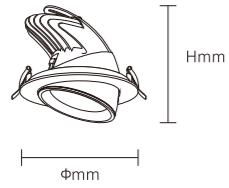

LED SPOTLIGHT

TSA09

Frame Color

Materials of Housing: **Aluminum**
Materials of Optics: **PC**

Model No.	W	V	PF	lm		LxHxØ [mm] LxWxH [mm] Ø xH [mm]			
OS13048	10W	AC220-240V	≥0.5	650lm	Φ80mm	Φ90x70mm	Aluminum + PC	Recessed	36
OS13049	20W	AC220-240V	≥0.5	1400lm	Φ100mm	Φ115x95mm	Aluminum + PC	Recessed	24
OS13050	30W	AC220-240V	≥0.9	2250lm	Φ125mm	Φ135x110mm	Aluminum + PC	Recessed	18
OS13051	40W	AC220-240V	≥0.9	3000lm	Φ150mm	Φ175x130mm	Aluminum + PC	Recessed	12

INSTALLATION DIAGRAM

1. Off the power supply
2. Cut the ceiling according to product ceiling cut out diameter size
3. Connect the lamp's cable to the main power supply
4. Fixed the lamp
5. The Lamp is ready to operate