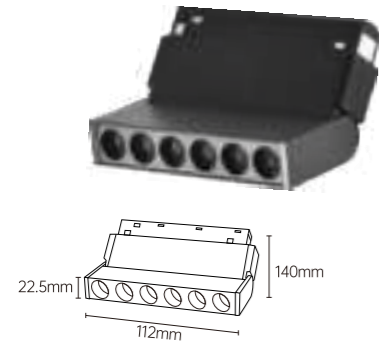

HTSA02 MAGNETIC LIGHT GRILLE CAN BE ADJUSTED

Body Color

Model No.	W	V	lm	LxHxØ [mm] LxWxH [mm] ØxH [mm]			
OS21035	6W	DC48V	550lm	112x22.5x105mm	Aluminum+PC	Track	30

Materials of Housing: Aluminum
Materials of Optics: PMMA