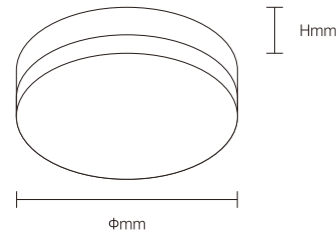

Model No.	W	V	lm	LxHx∅ [mm] LxWxH [mm] ∅xH [mm]			
OS18017	18W	AC220-240V	1620lm	Φ300x100mm	PC	Surface	5