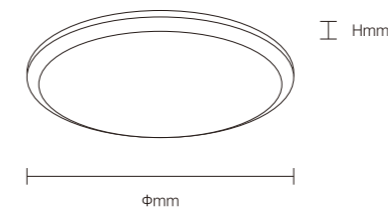

Model No.	W	V	lm	LxHx∅ [mm] LxWxH [mm] ∅xH [mm]			
OS18045	18W	AC220-240V	1440lm	Φ320x55mm	PS+PP	Surface mounted	12
OS18046	24W	AC220-240V	2040lm	Φ380x60mm	PS+PP	Surface mounted	12
OS18047	36W	AC220-240V	2880lm	Φ480x60mm	PS+PP	Surface mounted	10
OS18048	48W	AC220-240V	4080lm	Φ480x68mm	PS+PP	Surface mounted	10