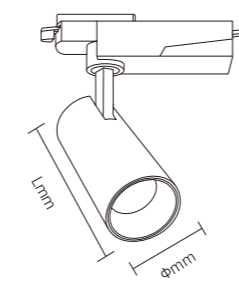

W TSA04

Body Color