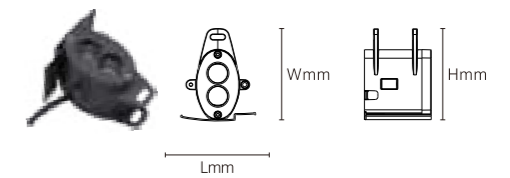

OUTDOOR SPOT LIGHT

Circular Pattern

FZSA01

Model No.	W	V	lm	LxHxØ [mm] LxWxH [mm] ØxH [mm]	Material	Notes
OS75100	2W	DC24V	160lm	80x72x98mm	Aluminum	Fixed installation /
OS75101	4W	DC24V	320lm	80x72x98mm	Aluminum	Fixed installation /
OS75102	6W	DC24V	480lm	80x72x98mm	Aluminum	Fixed installation /