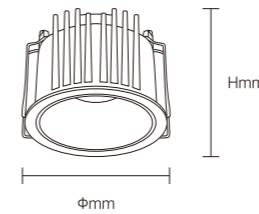

LED SPOTLIGHT