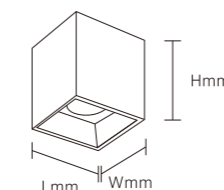

LED SPOTLIGHT

TSA16

LED SPOTLIGHT

TSA16

Frame Color

Materials of Housing: **Aluminum**
Materials of Optics: **Preflector up**

Model No.	W	V	lm	LxHx∅ [mm] LxWxH [mm] ∅xH [mm]	Material	Mounting	Life
OS13201	7W	AC220-240V	490lm	55x55x80mm	Aluminum	Surface-mounted	24
OS13202	12W	AC220-240V	840lm	75x75x95mm	Aluminum	Surface-mounted	24
OS13203	20W	AC220-240V	1400lm	95x95x105mm	Aluminum	Surface-mounted	24
OS13204	25W	AC220-240V	1750lm	115x115x110mm	Aluminum	Surface-mounted	24

Product Features

It has an excellent anti-glare effect with UGR < 16. Through high-precision optical processing, the product has an excellent light spot effect. With high constant current precision, the lamp is free from stroboscopic phenomena. Three beam angles of 15°, 30° and 45° are available for selection. The products include single-head, double-head and three-head types.

Application

Real estate, households, villas, hotels, shopping malls and stores, offices, etc....

INSTALLATION DIAGRAM