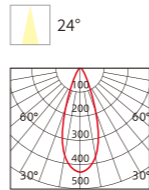

Materials of Housing: **Aluminum**
Materials of Optics: **PMMA**

HTSA02 MAGNETIC LIGHT GRILLE CAN BE ADJUSTED

Body Color

Model No.	W	V	lm	LxHxØ [mm] LxWxH [mm] ØxH [mm]			
OS21035	6W	DC48V	550lm	112x22.5x105mm	Aluminum+PC	Track	30