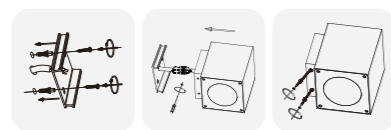

INSTALLATION DIAGRAM