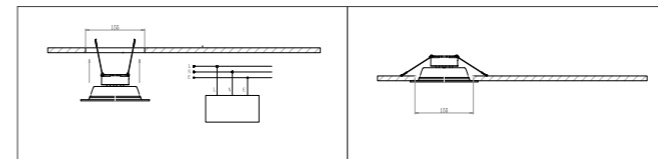

INSTALLATION DIAGRAM