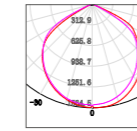

ZRSA22

Model No.

W

V

lm

LxHxØ [mm]
LxWxH [mm]
ØxH [mm]

OS77027

8W