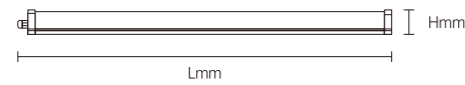

YXSP06

Body Color

Model No.	W	V	lm	LxHxØ [mm] LxWxH [mm] ØxH [mm]			
OS17016	36W	AC220-240V	3600lm	1220x50x40mm	PC	Surface mounted	30

LED DAMP-PROOF

YXSP06

Body Color

Model No.	W	V	lm	LxHxØ [mm] LxWxH [mm] ØxH [mm]			
OS17036	18W	AC220-240V	2430lm	600x50x50mm	PC	Surface mounted	20
OS17037	36W	AC220-240V	4860lm	1200x50x50mm	PC	Surface mounted	20
OS17038	54W	AC220-240V	7290lm	1500x50x50mm	PC	Surface mounted	15