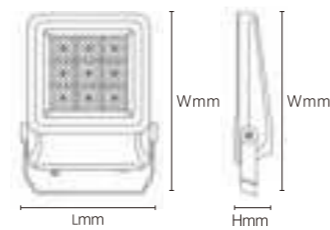

LED FLOODLIGHT

XFSA05

6500K

Body Color

Model No.	W	V	lm		LxHxØ [mm] LxWxH [mm] ØxH [mm]			
Os40125	50W	AC220V	5000lm	/	214x66x314mm	Aluminum	Bracket	/
Os40126	100W	AC220V	10000lm	/	267x72x373mm	Aluminum	Bracket	/
Os40127	200W	AC220V	20000lm	/	331x82x450mm	Aluminum	Bracket	/
Os40128	300W	AC220V	30000lm	/	382x83x537mm	Aluminum	Bracket	/
Os40129	400W	AC220V	40000lm	/	477x83x644mm	Aluminum	Bracket	/

INSTALLATION DIAGRAM

LED FLOODLIGHT

XFSA03

6500K

Body Color

Model No.	W	V	lm		LxHxØ [mm] LxWxH [mm] ØxH [mm]			
OS40114	50W	AC185V-265V	4000lm	/	205x160x33mm	Aluminium stamping	Bracket	/
OS40115	100W	AC185V-265V	8000lm	/	301x220x38mm	Aluminium stamping	Bracket	/
OS40116	150W	AC185V-265V	12000lm	/	402x290x36mm	Aluminium stamping	Bracket	/
OS40117	200W	AC185V-265V	16000lm	/	402x290x36mm	Aluminium stamping	Bracket	/

INSTALLATION DIAGRAM