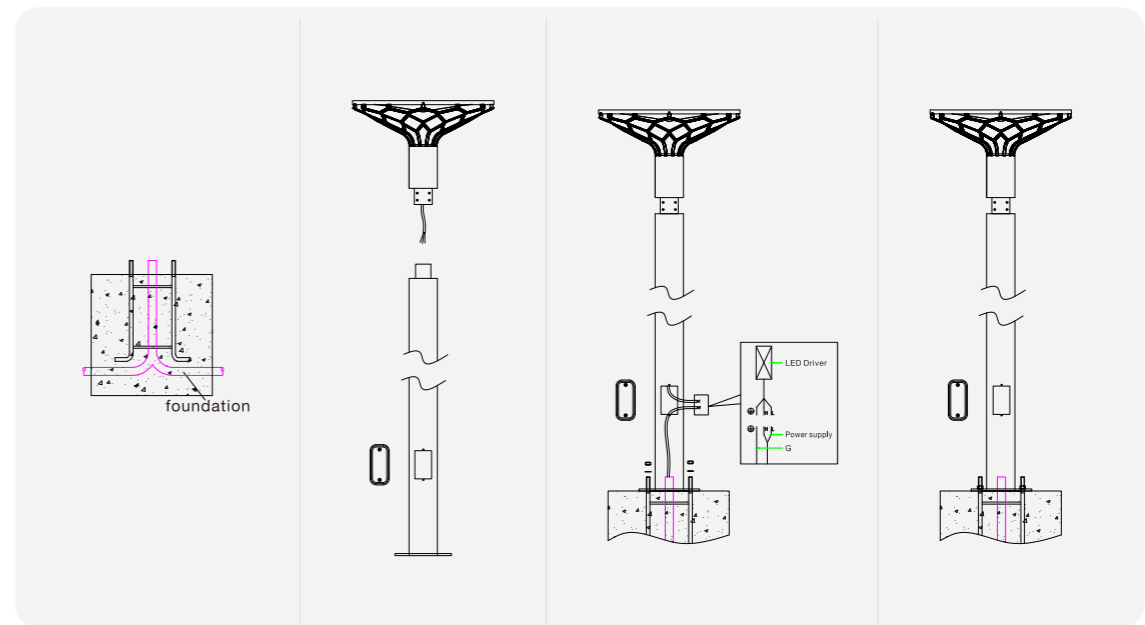

OS78011	30W	AC220-240V	2400lm	Φ 700x3500mm	Galvanized steel Aluminum	Fixed installation	/
---------	-----	------------	--------	--------------	------------------------------	--------------------	---

INSTALLATION DIAGRAM