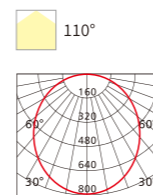

Application

- Real estate
- Homes
- Villas,
- Shopping malls
- Supermarkets
- Stores
- Offices

LED DOWNLIGHT

XZSP05

9W 12W 18W

Frame Color

Materials of Housing: PP
Materials of Optics: PP

Model No.	W	V	lm	Beam Angle	LxHxΦ [mm] LxWxH [mm] ΦxH [mm]	Material	Mounting	Quantity
OS12019	9W	AC220-240V	810lm	110°	Φ100mm Φ120x29.5mm	PP	Recessed	60
OS12020	12W	AC220-240V	1080lm	110°	Φ125mm Φ145x29.5mm	PP	Recessed	60
OS12021	18W	AC220-240V	1620lm	110°	Φ150mm Φ170x29.5mm	PP	Recessed	30
OS12022	24W	AC220-240V	2160lm	110°	Φ200mm Φ225x29.5mm	PP	Recessed	20
OS12023	/	/	/	/	Φ123x38mm	PP	surface-mounted frame	60
OS12024	/	/	/	/	Φ148x38mm	PP	surface-mounted frame	60
OS12025	/	/	/	/	Φ173x38mm	PP	surface-mounted frame	60
OS12026	/	/	/	/	Φ228x38mm	PP	surface-mounted frame	40