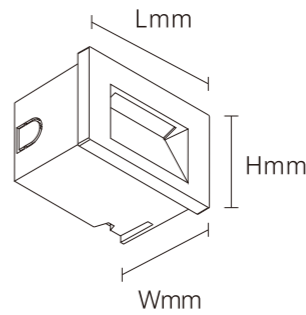

STEP LIGHT

ZRSA17

Model No.	W	V	lm		$L \times H \times \varnothing$ [mm]	$L \times W \times H$ [mm]	$\varnothing \times H$ [mm]			

OS77022   3W   AC220-240V   20lm   45x62mm   75x75x32mm   Aluminum   Fixed installation   /

30°

STEP LIGHT

ZRSA19

Model No.	W	V	lm		$L \times H \times \varnothing$ [mm]	$L \times W \times H$ [mm]	$\varnothing \times H$ [mm]			

OS77024   3W   AC220-240V   84lm   100x100mm   106x106x72mm   Aluminum   Fixed installation   /

100°

ZRSA18

Model No.	W	V	lm		$L \times H \times \varnothing$ [mm]	$L \times W \times H$ [mm]	$\varnothing \times H$ [mm]			

OS77023   3W   AC220-240V   20lm   45x62mm $\varnothing 75 \times 32$ mm   Aluminum   Fixed installation   /

30°

ZRSA20

Model No.	W	V	lm		$L \times H \times \varnothing$ [mm]	$L \times W \times H$ [mm]	$\varnothing \times H$ [mm]			

OS77025   3W   AC220-240V   84lm   103x66mm   109x72x73mm   Aluminum   Fixed installation   /

100°