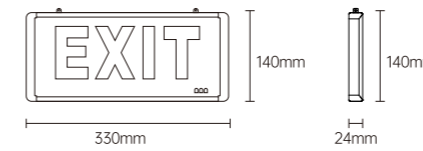

EMERGENCY LIGHT

GHSP01

Green light wave length 520-53nm

Model No.: Os23001
 Power: 1W
 Battery: Ni-Cd 1.2V;
 Input voltage: AC220V-240V/50Hz ;
 Charging time: 24 hours,
 Emergency time: 120mins;
 Material: Iron+PP+Glass;
 Installation: wall mounted;
 Emergency surface brightness: 50 -300cd/m²;
 Working mode: Maintained;
 Control type: Non-centralized control.
 PCS/CTN: 30