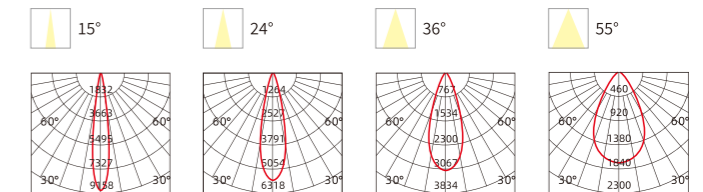

INSTALLATION DIAGRAM

LED SPOTLIGHT

TSA15

Frame Color

Materials of Housing: **Aluminum**
Materials of Optics: **PC**

Model No.	W	V	lm	Beam Angle (°)	LxHxØ [mm] LxWxH [mm] ØxH [mm]	Material	Mounting	Quantity
OS13195	10W	AC220-240V	700lm	Φ55mm	Φ60x90mm	Aluminum	Recessed	40
OS13196	12W	AC220-240V	840lm	Φ55mm	Φ60x98mm	Aluminum	Recessed	40
OS13197	15W	AC220-240V	1050lm	Φ55mm	Φ60x110mm	Aluminum	Recessed	40