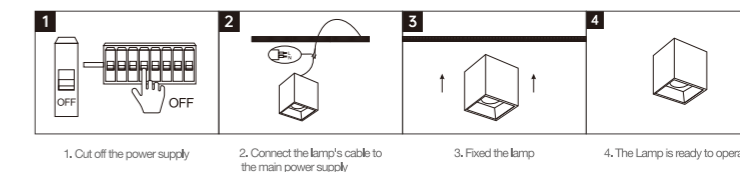

INSTALLATION DIAGRAM