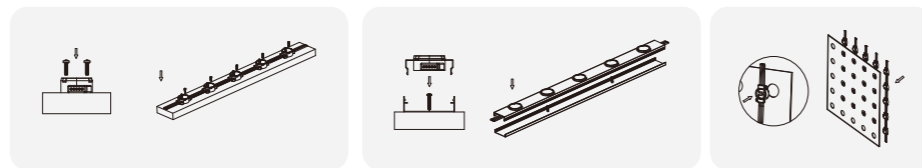

INSTALLATION DIAGRAM