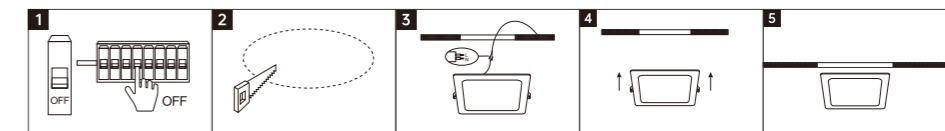

INSTALLATION DIAGRAM

1. Cut off the electricity 2. Cut the ceiling size 3. Connect the mains electricity 4. Fixed luminaire 5. Ready to use