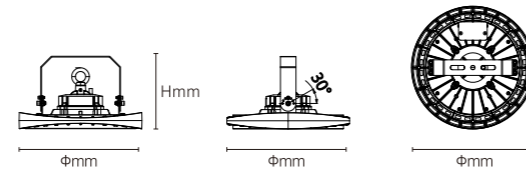

LED HIGHBAY

STSA01

6500K

Model No.	W	V	lm		LxHxØ [mm] LxWxH [mm] ØxH [mm]			
OS40149/OS40153	100W	AC100-277V	16000lm/18000lm	/	Φ260x148mm	Die-cast aluminum	Bracket/Chain/Hanging rod	/
OS40150/OS40154	150W	AC100-277V	24000lm/27000lm	/	Φ300x148mm	Die-cast aluminum	Bracket/Chain/Hanging rod	/
OS40151/OS40155	200W	AC100-277V	32000lm/36000lm	/	Φ340x148mm	Die-cast aluminum	Bracket/Chain/Hanging rod	/
OS40152/OS40156	240W	AC100-277V	38400lm/43200lm	/	Φ340x148mm	Die-cast aluminum	Bracket/Chain/Hanging rod	/

INSTALLATION DIAGRAM

HIGHEFFICIENCY AND DURABLE