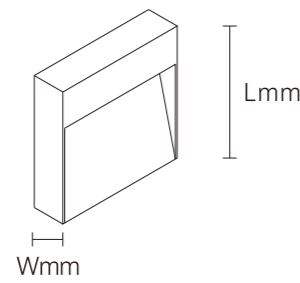

STEP LIGHT

ZRSA21

Model No.

W

V

lm

LxHxØ [mm]
LxWxH [mm]
ØxH [mm]

OS77026

4W

AC220-240V

250lm

125x32mm

Aluminum

Fixed installation /

90°

GARDEN LIGHT

LXSA01

Model No.

W

V

lm

LxHxØ [mm]
LxWxH [mm]
ØxH [mm]

OS78001

30W

AC220-240V

2400lm

180x180x3000mm

Aluminum

Fixed installation /

120°

ZRSA22

Model No.

W

V

lm

LxHxØ [mm]
LxWxH [mm]
ØxH [mm]

OS77027

8W

AC220-240V

450lm

220x31mm

Aluminum

Fixed installation /

90°

LXSA02

Model No.

W

V

lm

LxHxØ [mm]
LxWxH [mm]
ØxH [mm]

OS78002

30W

AC220-240V

2400lm

150x200x3000mm

Aluminum

Fixed installation /

120°