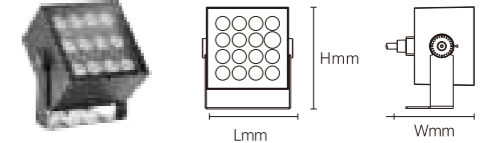

Model No.	W	V	lm	LxHxØ [mm] LxWxH [mm] ØxH [mm]	Material	Installation

OS75054	12W	DC24V/AC220-240V	960lm	96x124x94mm	Aluminum	Fixed installation /
OS75055	18W	DC24V/AC220-240V	1440lm	96x124x94mm	Aluminum	Fixed installation /