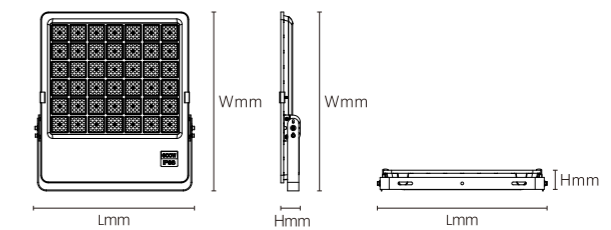

LED FLOODLIGHT

XFSA01

6500K

Body Color

Model No.	W	V	lm		LxHxØ [mm] LxWxH [mm] ØxH [mm]			
Os40098	50W	AC100-277V	6500lm	/	281x211x45mm	Die-cast aluminum	Bracket	/
Os40099	100W	AC100-277V	13000lm	/	356x252x50mm	Die-cast aluminum	Bracket	/
Os40100	150W	AC100-277V	19500lm	/	400x322x53mm	Die-cast aluminum	Bracket	/
Os40101	200W	AC100-277V	26000lm	/	457x361x54mm	Die-cast aluminum	Bracket	/
Os40102	300W	AC100-277V	39000lm	/	460x414x66mm	Die-cast aluminum	Bracket	/
Os40103	400W	AC100-277V	52000lm	/	469x481x66mm	Die-cast aluminum	Bracket	/