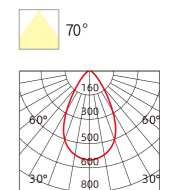

Materials of Housing: **Aluminum**
Materials of Optics: **PMMA**

Model No.	W	V	lm	Beam Angle (mm)	LxHxØ [mm] LxWxH [mm] ØxH [mm]	Material	Beam Angle	Beam Angle
OS12174	7W	AC220-240V	630lm	Φ75mm	Φ85x48mm	Aluminum + PMMA	Recessed	100
OS12175	9W	AC220-240V	900lm	Φ75mm	Φ85x48mm	Aluminum + PMMA	Recessed	100
OS12176	12W	AC220-240V	1200lm	Φ95mm	Φ108x53mm	Aluminum + PMMA	Recessed	48
OS12177	15W	AC220-240V	1500lm	Φ95mm	Φ108x53mm	Aluminum + PMMA	Recessed	48
OS12178	18W	AC220-240V	1800lm	Φ125mm	Φ138x60mm	Aluminum + PMMA	Recessed	24
OS12179	24W	AC220-240V	2400lm	Φ125mm	Φ138x60mm	Aluminum + PMMA	Recessed	24