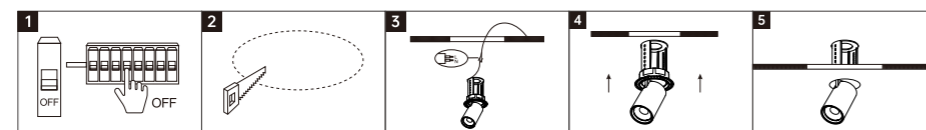

INSTALLATION DIAGRAM

1. Cut off the power supply
2. Cut the ceiling according to product ceiling cut out diameter size
3. Connect the lamp's cable to the main power supply
4. Fixed the lamp
5. The Lamp is ready to operate