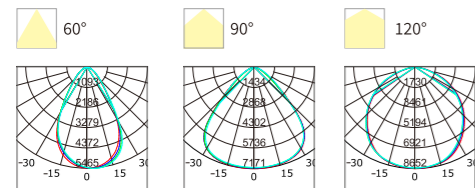

INSTALLATION DIAGRAM

HIGHEFFICIENCY AND DURABLE

Microwave Induction

Bracket

HIGHBAY

Unique Appearance Design

- Reliable & high efficacy highbay luminaires
- Available in 100W, 150W, 200W & 240W
- Luminous efficacy: 150lm/W
- Tough & heavy duty thanks to the die-casting aluminium housing
- Tempered glass cover, helps to ensure the stability of product performance
- Long-lasting and durable highbay luminaires for industrial use in large areas
- Range of accessories to fit different project needs