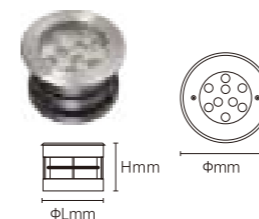

Model No.	W	V	lm	Ø [mm]	LxHxØ [mm] LxWxH [mm] ØxH [mm]	Material	Notes
OS76006	9W	DC24V	360lm	φ165mm	φ180x90mm	Stainless steel	/