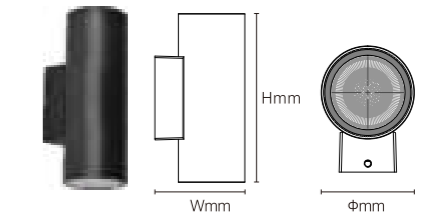

Model No.	W	V	lm	LxHxΦ [mm] LxWxH [mm] ΦxH [mm]	Material	Installation	Other

OS77001	12W	AC220-240V	1020lm	Φ65x110x83mm	Aluminum	Fixed installation	/