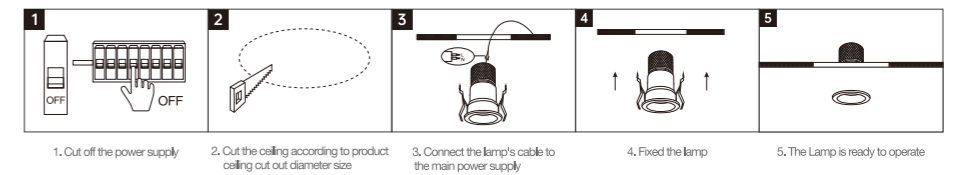

INSTALLATION DIAGRAM