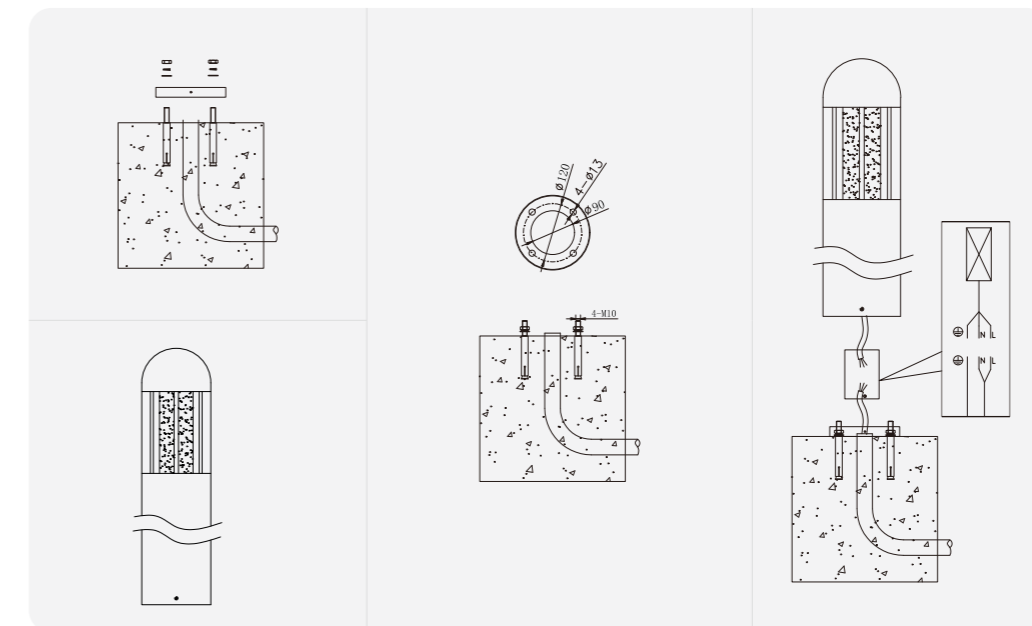

BOLLARD LIGHT

LXS A17

Model No.	W	V	lm	LxHxØ [mm] LxWxH [mm] ØxH [mm]	Material	Installation
OS78117	10W	AC220-240V	480lm	Φ160x600mm	Aluminum	Fixed installation /

BOLLARD LIGHT

LXS A19

Model No.	W	V	lm	LxHxØ [mm] LxWxH [mm] ØxH [mm]	Material	Installation
OS78119	10W	AC220-240V	540lm	100x50x600mm	Aluminum	Fixed installation 1

LXS A18

Model No.	W	V	lm	LxHxØ [mm] LxWxH [mm] ØxH [mm]	Material	Installation
OS78118	10W	AC220-240V	480lm	Φ160x800mm	Aluminum	Fixed installation 1

INSTALLATION DIAGRAM