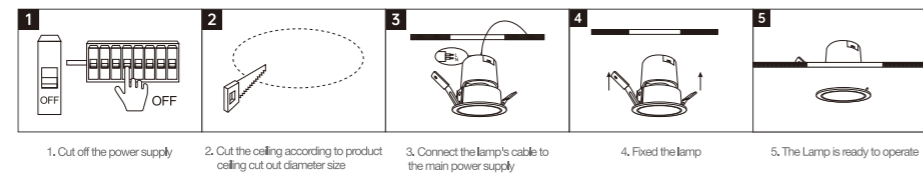

INSTALLATION DIAGRAM