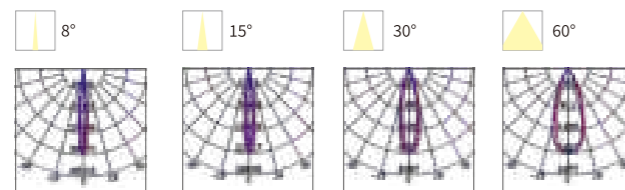

SPOT LIGHT

BHSA03

Model No.	W	V	lm	LxHxØ [mm] LxWxH [mm] ØxH [mm]	Material	Installation	Icons
OS75017	36W	DC24V/AC220-240V	2880lm	Φ190x144mm	Aluminum	Fixed installation /	
OS75018	48W	DC24V/AC220-240V	3840lm	Φ190x144mm	Aluminum	Fixed installation /	

Model No.	W	V	lm	LxHxØ [mm] LxWxH [mm] ØxH [mm]	Material	Installation	Icons
OS75016	24W	DC24V/AC220-240V	1960lm	Φ160x134mm	Aluminum	Fixed installation /	

INSTALLATION DIAGRAM

SPOT LIGHT

BHSA03

Model No.	W	V	lm	LxHxØ [mm] LxWxH [mm] ØxH [mm]	Material	Installation	Icons
OS75017	36W	DC24V/AC220-240V	2880lm	Φ190x144mm	Aluminum	Fixed installation /	
OS75018	48W	DC24V/AC220-240V	3840lm	Φ190x144mm	Aluminum	Fixed installation /	

Model No.	W	V	lm	LxHxØ [mm] LxWxH [mm] ØxH [mm]	Material	Installation	Icons
OS75019	48W	DC24V/AC220-240V	3840lm	Φ220x150mm	Aluminum	Fixed installation /	
OS75020	60W	DC24V/AC220-240V	4800lm	Φ220x150mm	Aluminum	Fixed installation /	

INSTALLATION DIAGRAM