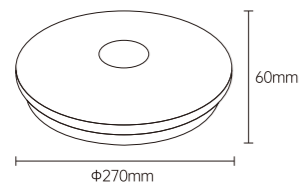

GHSI06

6500K

Model No.: OS23010
Main Power: 18W;
Battery: 3.7V Li-ion;
Input voltage: AC220V/50Hz ;
Recharging time: 24 hours;
Emergency time: 120mins;
Material: metal+PVC;
Emergency lumen: 150lm(±5%);
Installation: ceiling mounted;
Working mode: Switch control main power & automatic emergency;
Control type: Non-centralized control.
PCS/CTN: 20