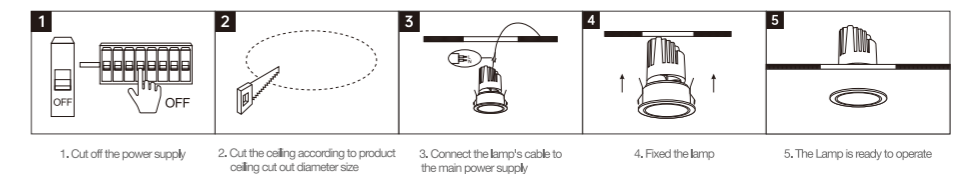

INSTALLATION DIAGRAM