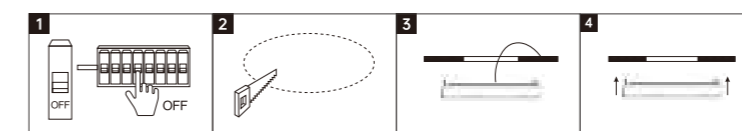

1. Cut off the electricity
2. Mark and create mounting holes in the ceiling corresponding to the product dimensions
3. Connect the cables to the mains electricity
4. Securely mount the luminaire

LINEAR GRILLE SPOTLIGHT