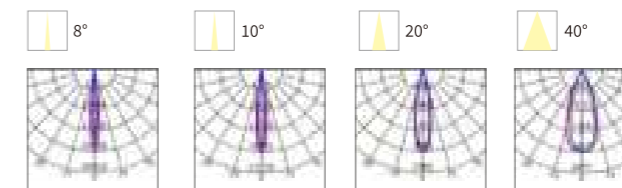

Model No.	W	V	lm	LxHxØ [mm] LxWxH [mm] ØxH [mm]	Material	Installation	Qty
OS75001	18W	DC24V/AC220-240V	1080LM	φ140x195mm	Aluminum	Fixed installation	1
OS75002	24W	DC24V/AC220-240V	1440LM	φ140x195mm	Aluminum	Fixed installation	1

Model No.	W	V	lm	LxHxØ [mm] LxWxH [mm] ØxH [mm]	Material	Installation	Qty
OS75003	36W	DC24V/AC220-240V	2160LM	φ174x208mm	Aluminum	Fixed installation	1
OS75004	48W	DC24V/AC220-240V	2880LM	φ174x208mm	Aluminum	Fixed installation	1