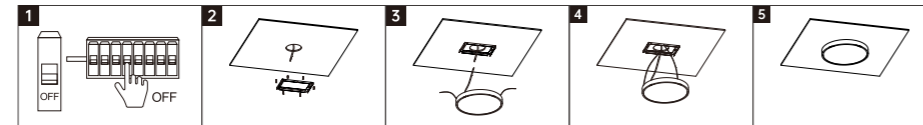

INSTALLATION DIAGRAM

1. Cut off the electricity
2. Fix the hanging board on the ceiling, and the input wire is threaded through the middle of the hanging board
3. Connect the luminaire's power input line with the mains to the LN ground line
4. Hang the safety rope on the side hole of the hanging plate
5. Fixture is ready to use