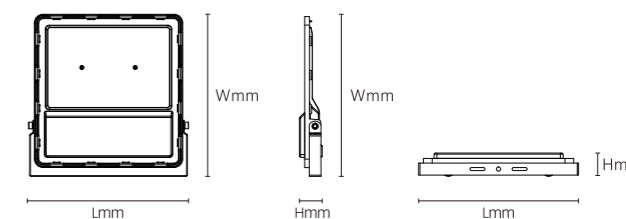

FXSA03

6500K