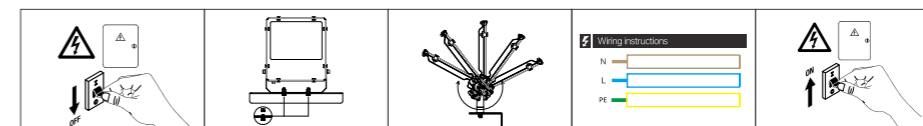

INSTALLATION DIAGRAM