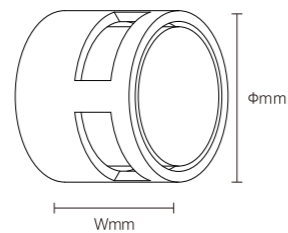

OUTDOOR WALL LIGHT

ZRSA10

Model No.	W	V	lm	LxHxØ [mm] LxWxH [mm] ØxH [mm]	Material	Installation

OS77015   12W   AC220-240V   960lm   φ124x97mm   Aluminum   Fixed installation   /

120°

ZRSA11

Model No.	W	V	lm	LxHxØ [mm] LxWxH [mm] ØxH [mm]	Material	Installation

OS77016   12W   AC220-240V   960lm   φ124x100mm   Aluminum   Fixed installation   /

120°

OUTDOOR WALL LIGHT

ZRSA12

Model No.	W	V	lm	LxHxØ [mm] LxWxH [mm] ØxH [mm]	Material	Installation

OS77017   12W   AC220-240V   960lm   110x380x110mm   Aluminum   Fixed installation   /

120°

ZRSA13

Model No.	W	V	lm	LxHxØ [mm] LxWxH [mm] ØxH [mm]	Material	Installation

OS77018   12W   AC220-240V   960lm   75x180x80mm   Aluminum   Fixed installation   /

120°