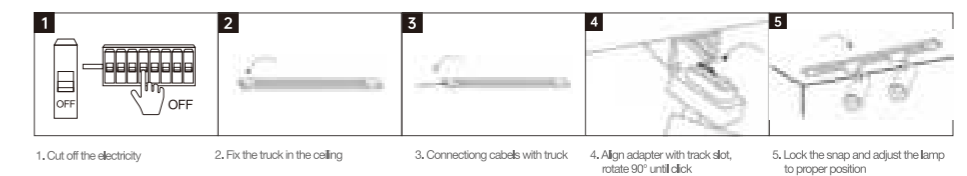

INSTALLATION DIAGRAM