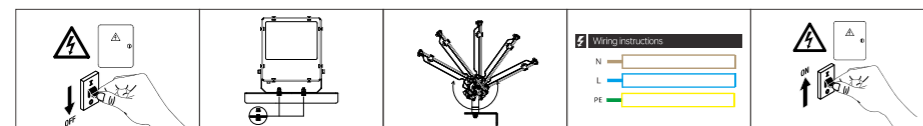

INSTALLATION DIAGRAM