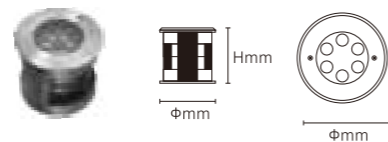

YHSA04

Model No.	W	V	lm	LxHxØ [mm] LxWxH [mm] ØxH [mm]	Nozzle hole	Material	Beam angle	Control	IP Rating
OS73015	12W	DC24V	480lm	φ200x153mm φ190mm	Aluminum	Stainless steel	/	/	/