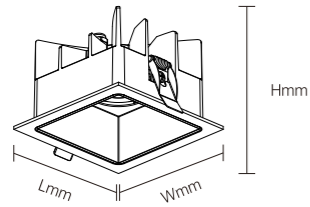

TSA19

Frame Color