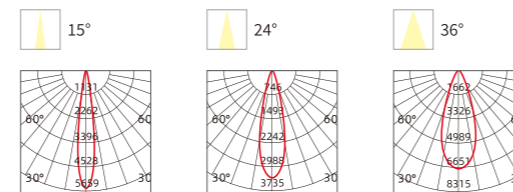

Materials of Housing: **Aluminum**
Materials of Optics: **PC**

Model No.	POLE	W	V	lm	LxHx∅ [mm] LxWxH [mm] ∅xH [mm]			
OS114007/OS14012	3/2	9W	AC220-240V	590lm	120x125.5xφ55mm	Aluminum	Track	48
OS114008/OS14013	3/2	15W	AC220-240V	980lm	150x136xφ65mm	Aluminum	Track	48
OS114009/OS14014	3/2	24W	AC220-240V	1560lm	170x147xφ75mm	Aluminum	Track	42
OS114010/OS14015	3/2	30W	AC220-240V	2600lm	175x147xφ80mm	Aluminum	Track	42
OS114011/OS14016	3/2	35W	AC220-240V	3100lm	175x147xφ80mm	Aluminum	Track	42