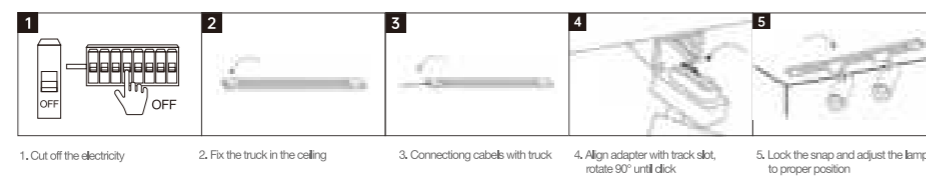

LED TRACK LIGHT

W TSA03

Body Color

Materials of Housing: **Aluminum**
Materials of Optics: **PC**

Model No.	POLE	W	V	lm	LxHxØ [mm] LxWxH [mm] ØxH [mm]			
OS14021/OS14017	3/2	10W	AC220-240V	800lm	Φ50x130mm	Aluminum	Track	30
OS14022/OS14018	3/2	20W	AC220-240V	1600lm	Φ62x154mm	Aluminum	Track	20
OS14023/OS14019	3/2	30W	AC220-240V	2400lm	Φ72x170mm	Aluminum	Track	12
OS14024/OS14020	3/2	40W	AC220-240V	3200lm	Φ80x175mm	Aluminum	Track	9

INSTALLATION DIAGRAM