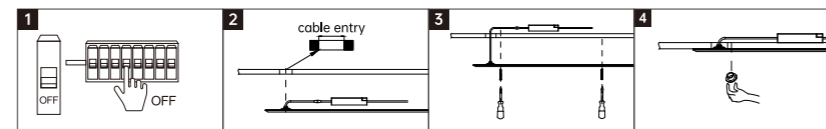

INSTALLATION DIAGRAM

1. Cut off the electricity
2. Align brackets with marked positions on ceiling and secure with expansion screws
3. Thread power cable through bracket hole, connect to driver
4. Fix the lamp body with screws and then turn on the power