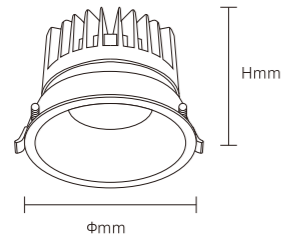

TSA01

Frame Color