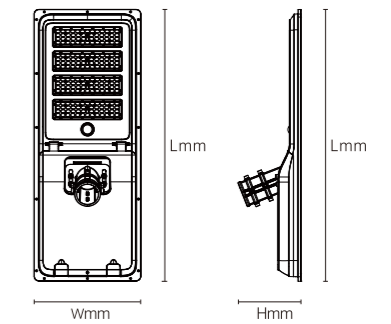

LED SOLAR STREETLIGHT

HXSA01

Model No.	W	V	lm	LxHxØ [mm] LxWxH [mm] ØxH [mm]	Material	Mounting	Notes
OS40142	40W	DC18V	3600lm	785x450x102mm	Die-cast aluminum	Hanging mounting	/
OS40143	55W	DC18V	5400lm	825x450x102mm	Die-cast aluminum	Hanging mounting	/
OS40144	70W	DC18V	6800lm	1015x450x102mm	Die-cast aluminum	Hanging mounting	/
OS40145	85W	DC18V	8000lm	1195x450x102mm	Die-cast aluminum	Hanging mounting	/
OS40146	100W	DC18V	9600lm	1380x450x102mm	Die-cast aluminum	Hanging mounting	/

140x70°

INSTALLATION DIAGRAM

LED SOLAR STREETLIGHT

HXSA02

Model No.	W	V	lm	LxHxØ [mm] LxWxH [mm] ØxH [mm]	Material	Mounting	Notes
OS40146	60W	DC18V	9000lm	697x361x209mm	Die-cast aluminum	Hanging mounting	/
OS40147	80W	DC18V	12000lm	846x361x209mm	Die-cast aluminum	Hanging mounting	/
OS40148	100W	DC18V	15000lm	1096x361x209mm	Die-cast aluminum	Hanging mounting	/

140x70°

INSTALLATION DIAGRAM