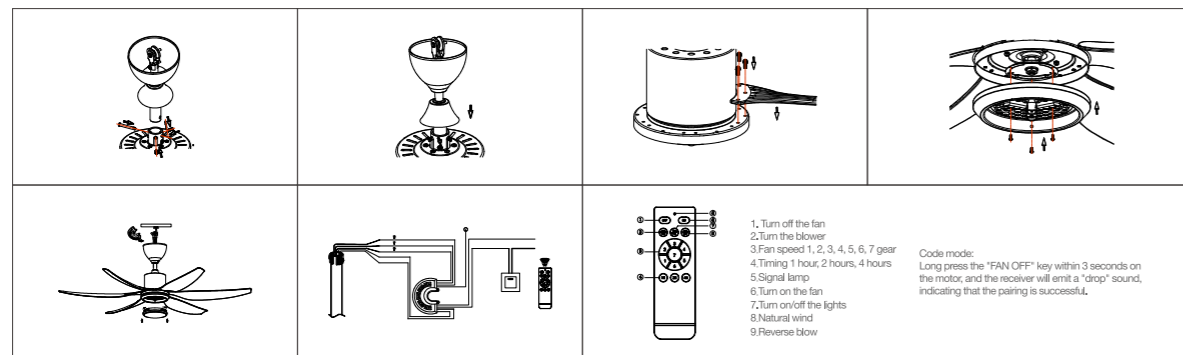

INSTALLATION DIAGRAM