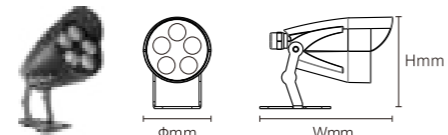

Model No.	W	V	lm	LxHxΦ [mm] LxWxH [mm] ΦxH [mm]	Material	Installation	Other

OS75032	3W	DC24V/AC220-240V	240lm	Φ 65x88x118mm	Aluminum	Fixed installation	/
OS75033	6W	DC24V/AC220-240V	480lm	Φ 65x88x118mm	Aluminum	Fixed installation	/

Model No.	W	V	lm	LxHxΦ [mm] LxWxH [mm] ΦxH [mm]	Material	Installation	Other

OS75034	12W	DC24V/AC220-240V	960lm	Φ 85x109x133mm	Aluminum	Fixed installation	/