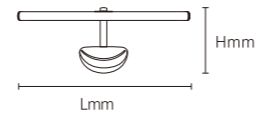

LED MIRROR LIGHT

DQI01

Model No.	W	V	LxHx∅ [mm] LxWxH [mm] ∅xH [mm]			
OS40079	10W	AC220-240V	600x180x50mm	Iron + PMMA	Fixed type	/

INSTALLATION DIAGRAM

DQI01

Model No.	W	V	LxHx∅ [mm] LxWxH [mm] ∅xH [mm]			
OS40084	9W	AC220-240V	500x230x125mm	Stainless steel + PC	Fixed type	/
OS40085	13W	AC220-240V	640x230x125mm	Stainless steel + PC	Fixed type	/

INSTALLATION DIAGRAM

LED MIRROR LIGHT

DQA02

Model No.	W	V	LxHx∅ [mm] LxWxH [mm] ∅xH [mm]			
OS40082	10W	AC220-240V	595x70x50mm	PC + PMMA	Fixed type	/

INSTALLATION DIAGRAM

DQA02

Model No.	W	V	LxHx∅ [mm] LxWxH [mm] ∅xH [mm]			
OS40083	10W	AC220-240V	680mm	Iron	Fixed type	/

INSTALLATION DIAGRAM