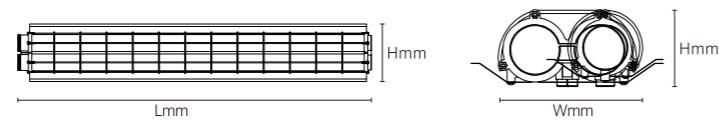

LED EXPLOSION PROOF HOUSING

GLSA09

6500K

Model No.	LED EXPLOSION PROOF HOUSING	LxHxØ [mm] LxWxH [mm] ØxH [mm]	Die-cast aluminum	Wall / Ceiling
OS40240	T8 lamp holder	1270x140x95mm	Die-cast aluminum	Wall / Ceiling /

GLSA09

6500K

Model No.	LED EXPLOSION PROOF HOUSING	LxHxØ [mm] LxWxH [mm] ØxH [mm]	Die-cast aluminum	Wall / Ceiling
OS40241	T8 lamp holder	1270x214x85mm	Die-cast aluminum	Wall / Ceiling /

INSTALLATION DIAGRAM