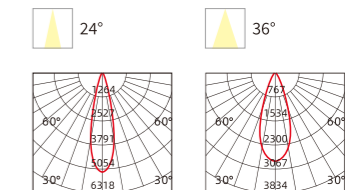

LED SPOTLIGHT

TSP01

Frame Color

Materials of Housing: PA
Materials of Optics: PMMA

Model No.	W	V	lm	Beam Angle (°)	LxHxØ [mm] LxWxH [mm] ØxH [mm]	Material	Mounting	Quantity
OS13004	7W	AC220-240V	490lm	Φ75mm	Φ85x55mm	PA+PC	Recessed	80
OS13005	9W	AC220-240V	630lm	Φ75mm	Φ85x55mm	PA+PC	Recessed	80
OS13006	12W	AC220-240V	840lm	Φ90mm	Φ100x65mm	PA+PC	Recessed	50