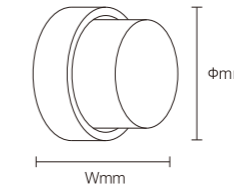

OUTDOOR WALL LIGHT