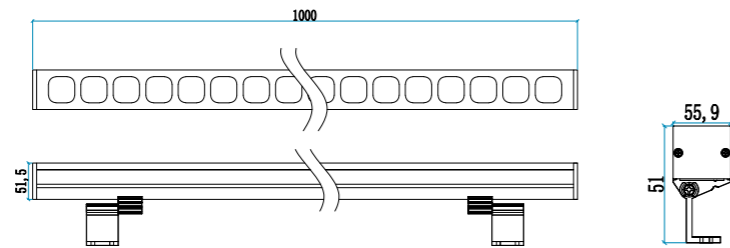

LINEAR LIGHT

JSSA03

DIMENSIONS(mm)

Model No.	W	V	lm	LxHx∅ [mm] LxWxH [mm] ∅xH [mm]	Material	Installation
OS72003	12W	DC24V	480lm	1000x34x22mm	Aluminum+Glass	Fixed installation /

LINEAR LIGHT

JSSA04

DIMENSIONS(mm)