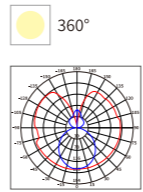

Model No.	W	V	lm	LxHx∅ [mm] LxWxH [mm] ∅xH [mm]	Material	Mounting	Quantity
OS21015	8W	DC24V	280lm	∅20x600mm	Acrylic+Gas-phase silica gel	Track	24