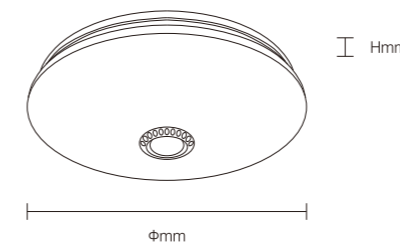

Model No.	W	V	lm	LxHxØ [mm] LxWxH [mm] ØxH [mm]			
OS18034	12W	AC220-240V	780lm	Φ270x100mm	Iron+PMMA	Surface mounted	10