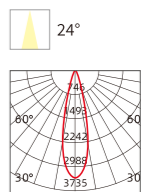

LED CEILING SPOTLIGHT

YSA01

Body Color

Model No.	W	V	lm	LxHxφ [mm] LxWxH [mm] φxH [mm]	Material	Finish	Beam Angle
OS14005	7W	AC170-277V	630lm	70x150xφ55mm	Aluminum	Surface	36
OS14006	12W	AC170-277V	1080lm	100x170xφ55mm	Aluminum	Surface	36