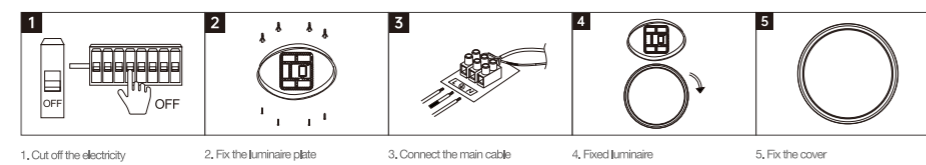

LED CEILING LIGHT

SZSP05

145° IP20 30000h CRI ≥80 PF ≥0.9

Body Color

WH

Model No.	W	V	lm	LxRx [mm] LxWxH [mm] ΦxH [mm]			
OS18061	48W	AC220-240V	2650lm	Φ510x85mm	Iron+PMMA+PS	Surface	4

SZSP05

145° IP20 30000h CRI ≥80 PF ≥0.9

Body Color

WH

Model No.	W	V	lm	LxRx [mm] LxWxH [mm] ΦxH [mm]			
OS18060	48W	AC220-240V	2700lm	500x500x85mm	Iron+PMMA+PS	Surface	4

INSTALLATION DIAGRAM