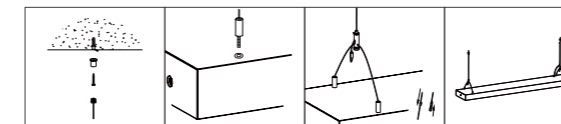

INSTALLATION DIAGRAM