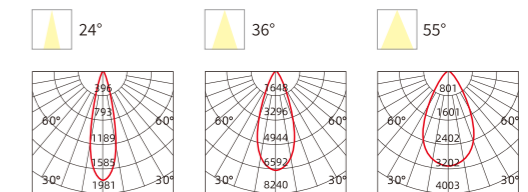

INSTALLATION DIAGRAM

LED SURFACE DOWNLIGHT

XZSA11

Frame Color

Waterproof
Materials of Housing: **Aluminum**
Materials of Optics: **PC**

Model No.	W	V	lm	LxHxΦ [mm] LxWxH [mm] ΦxH [mm]	Material	Beam Angle	Quantity
OS12159	10W	AC220-240V	800lm	Φ100x100mm	Aluminum + PC	Surface	18
OS12160	24W	AC220-240V	1920lm	Φ130x130mm	Aluminum + PC	Surface	12
OS12161	30W	AC220-240V	2400lm	Φ140x150mm	Aluminum + PC	Surface	12
OS12162	40W	AC220-240V	3200lm	Φ160x170mm	Aluminum + PC	Surface	8
OS12163	50W	AC220-240V	4000lm	Φ190x200mm	Aluminum + PC	Surface	8