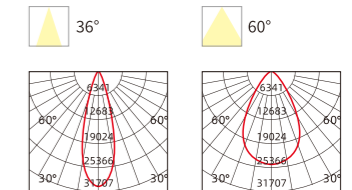

INSTALLATION DIAGRAM

LED SPOTLIGHT

TSA13

Frame Color

Materials of Housing: **Aluminum**
Materials of Optics: **PC**

Model No.	W	V	lm	Beam Angle (°)	LxHxØ [mm] LxWxH [mm] ØxH [mm]	Material	Mounting	Qty
OS13171	80W	AC220-240V	7200lm	36°	Φ175mm Φ190x155mm	Aluminum + PC	Recessed	6
OS13172	100W	AC220-240V	9000lm	60°	Φ205mm Φ230x145mm	Aluminum + PC	Recessed	6