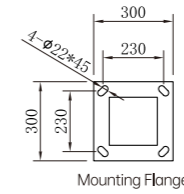

GARDEN LIGHT