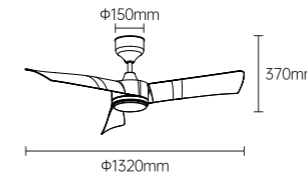

LED FAN LIGHT

YZSP08

Body Color

BLADE MAIN

Model No.: OS22011
 Product size: 52 inch
 Fan leaves: 3-leaf-ABS
 Electrical machinery: 45W-low voltage DC
 Lamp: 18W
 Control mode: Wireless IR Remote Controller
 Function: Forward and reverse rotation with 14gears (Forward rotation with 7 gears and reverse rotation with 7 gears), max rotation speed 135rpm
 Installation method: Lifting hook, hanging rod 250mm
 PCS/CTN: 1