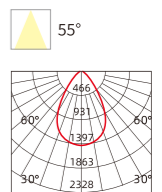

INSTALLATION DIAGRAM

LED DOWNLIGHT

XZSP04

Product Features

- Intelligent light control can automatically identify day and night.
- When the luminance is greater than 10 lux, the light will not turn on.
- When the luminance is lower than 10 lux, the induction function will be activated.
- After a person leaves the sensing range, the light will remain on for 30 seconds, providing user-friendly lighting.
- It has a long sensing distance, and the light will turn on when within a sensing radius of 3 meters.
- There is no stroboscopic effect, which protects eyesight, perfectly presenting the color and luster of the subject.