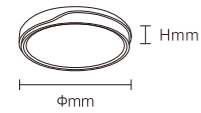

LED CEILING LIGHT

SZSP10

Body Color

Model No.	W	V	lm	LxRx [mm] LxWxH [mm] ØxH [mm]			

OS18049	36W	AC220-240V	2880lm	Φ500x80mm	Iron+PMMA+PS	Surface	6