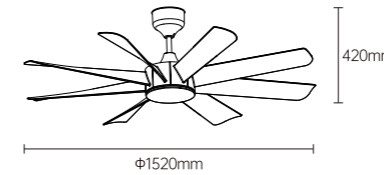

LED FAN LIGHT

YZSP09

Body Color

BLADE MAIN

Model No.: OS22015
 Product size: 60 inch
 Fan leaves: 8-leaf-ABS
 Electrical machinery: 50W-low voltage DC
 Lamp: 24W
 Control mode: Wireless IR Remote Controller
 Function: Forward and reverse rotation with 14gears (Forward rotation with 7 gears and reverse rotation with 7 gears), max rotation speed 120rpm
 Installation method: Lifting hook, hanging rod 250mm
 Packing method: Color box, with 1 unit in each box