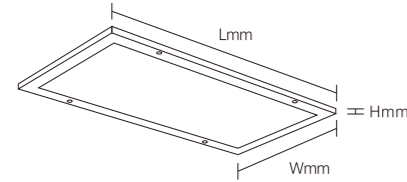

LED PANEL LIGHT

PGSA02

Body Color

Materials of Housing: **Aluminum**
Materials of Optics: **PMMA**

120°

Model No.	W	V	lm	Beam Angle (°)	LxHxØ [mm] LxWxH [mm] ØxH [mm]	Material	Installation	Quantity
OS15007	36W	AC220-240V	3780lm	/	1200x300x10mm	Aluminum	surface	8
OS15008	36W	AC220-240V	3780lm	/	600x600x10mm	Aluminum	surface	8
OS15009	36W	AC220-240V	3420lm	/	900x300x10mm	Aluminum	surface	8
OS15010	24W	AC220-240V	2280lm	/	600x300x10mm	Aluminum	surface	8

INSTALLATION DIAGRAM

1. Cut off the electricity
2. Align brackets with marked positions on ceiling and secure with expansion screws
3. Thread power cable through bracket hole, connect to driver
4. Fix the lamp body with screws and then turn on the power

LED PANEL LIGHT

PGSA03

Body Color

Materials of Housing: **Aluminum**
Materials of Optics: **PMMA**

110°

Model No.	W	V	lm	Beam Angle (°)	LxHxØ [mm] LxWxH [mm] ØxH [mm]	Material	Installation	Quantity
OS15011-200lm/w	18W	AC220-240V	3600lm	/	595x595x35mm	Aluminum	Recessed	6
OS15012-180lm/w	18W	AC220-240V	3240lm	/	595x595x35mm	Aluminum	Recessed	6
OS15013-180lm/w	18W	AC220-240V	3240lm	/	1195x295x35mm	Aluminum	Recessed	6
OS15014-180lm/w	36W	AC220-240V	6480lm	/	1195x595x35mm	Aluminum	Recessed	4
OS15015-160lm/w	20W	AC220-240V	3200lm	/	595x595x35mm	Aluminum	Recessed	6
OS15016-160lm/w	20W	AC220-240V	3200lm	/	1195x295x35mm	Aluminum	Recessed	6
OS15017-160lm/w	36W	AC220-240V	5760lm	/	1195x595x35mm	Aluminum	Recessed	4

INSTALLATION DIAGRAM

1. Cut off the electricity
2. Pass the panel light through the ceiling.
3. Removing the luminaire from a suspended ceiling grid.
4. Aligning the site of panel light and ceiling board and finish the installation.
5. LED panel installed.