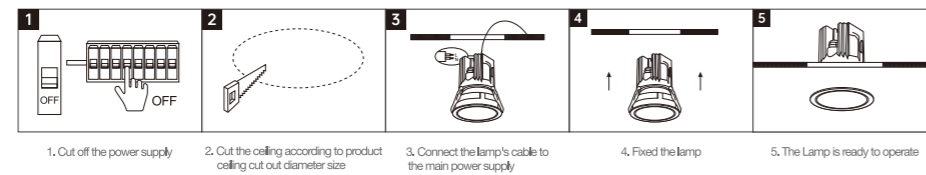

INSTALLATION DIAGRAM