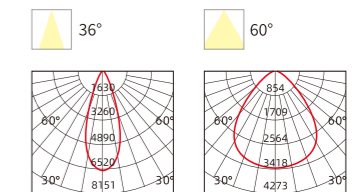

Materials of Housing: **Aluminum**
Materials of Optics: **Aluminum**

Model No.	W	V	lm	LxHxØ [mm] LxWxH [mm] ØxH [mm]			
OS12187	30W	AC220-240V	2700lm	Φ115x160mm	Aluminum	surface-mounted	20
OS12188	60W	AC220-240V	5400lm	Φ140x180mm	Aluminum	surface-mounted	10
OS12189	100W	AC220-240V	9000lm	Φ168x230mm	Aluminum	surface-mounted	6
OS12190	150W	AC220-240V	13500lm	Φ190x260mm	Aluminum	surface-mounted	6