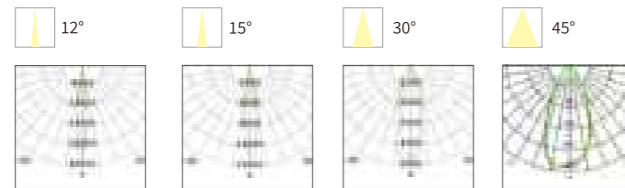

SPOT LIGHT

BHSA04

Model No.	W	V	lm	LxHxΦ [mm] LxWxH [mm] ΦxH [mm]	Material	Installation
OS75041	72W	DC24V/AC220-240V	5760lm	Φ250x319x259mm	Aluminum	Fixed installation

INSTALLATION DIAGRAM

SPOT LIGHT

Application areas

Sculptures, walls, plants, squares, etc.

Hoop bracket