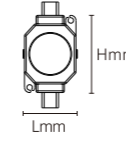

YTSP02

Model No.	W	V	lm	LxHxØ [mm] LxWxH [mm] ØxH [mm]			
OS75004	0.72W	DC24V	21lm	30x35mm	ABS+Polycarbonate	Fixed installation	1