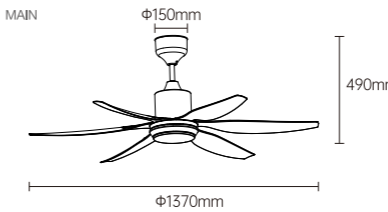

Body Color

BLADE MAIN