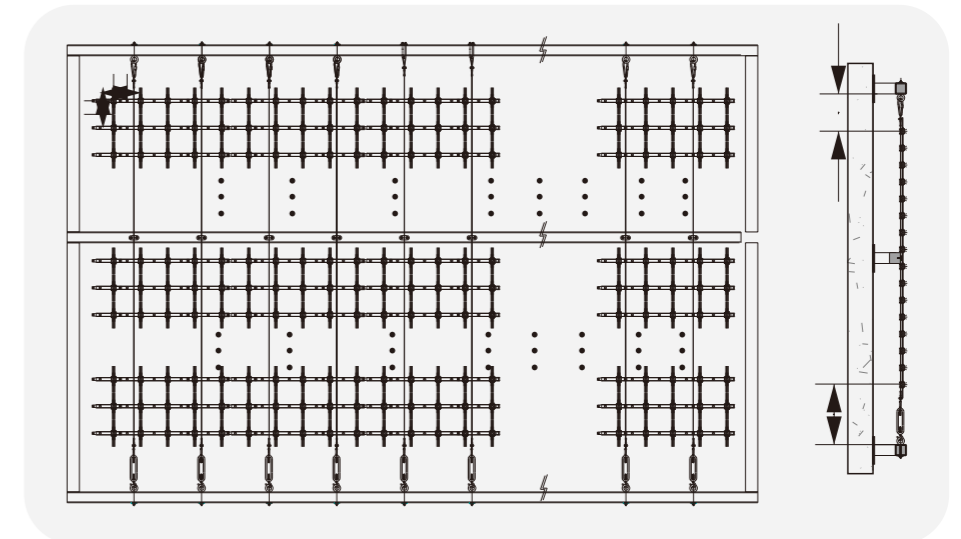

INSTALLATION DIAGRAM