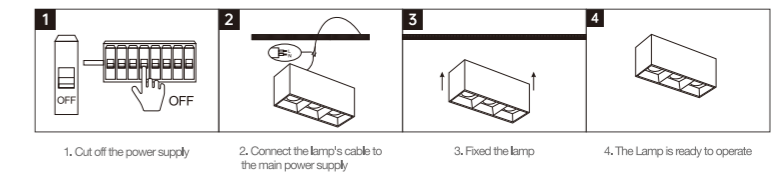

INSTALLATION DIAGRAM

Recessed and fixed type

Recessed and adjustable type

Surface mounted type

Polarized type

LINEAR GRILLE SPOTLIGHT

Product Features

The light source is deeply embedded and matched with a black grille, which prevents glare and is not dazzling. The Color Rendering index (CRI) is ≥ 90 , which can truly restore the original color of objects. Multiple optical options are available, including wall washing, 15°, 24°, and 36°. The lifespan is as long as 30,000 hours. There is no stroboscopic effect, which protects eyesight.