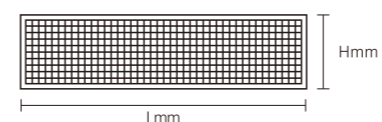

LED CLASSROOM LIGHT

Product Features

The entire lamp adopts high - quality SMD light sources, with a color rendering index as high as 90 and good color consistency. The lamp body is formed from 6063 aviation aluminum material, which is sturdy and durable, resistant to high temperatures, not prone to deformation, and rust - proof and moisture - proof. It features innovative invention patent technology: The combination of a silver - ion anti - glare coating and a diamond - shaped multi - crystal reflective surface with scientific light distribution effectively reduces glare and protects eyesight. The overall lamp life is as long as 30,000 hours, which means a long service life, cost - saving, and convenient maintenance. It is equipped with a high - power - factor power supply, having no stroboscopic effect (the stroboscopic fluctuation depth < 0.5%, far lower than the national standard of < 3.23%), and showing a significant energy - saving effect. It has no blue - light hazards and belongs to the blue - light exemption level Rg0.

LED CLASSROOM PANEL LIGHT

TXSA01

5000K

Body Color

WH

Model No.

W

V

lm

LxHx∅ [mm]
LxWxH [mm]
∅xH [mm]

OS40071

36W

AC187-253V

2800lm

1198x298x40mm

Steel

Suspending /

90°

INSTALLATION DIAGRAM