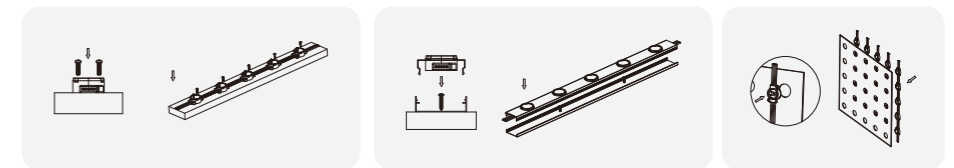

INSTALLATION DIAGRAM