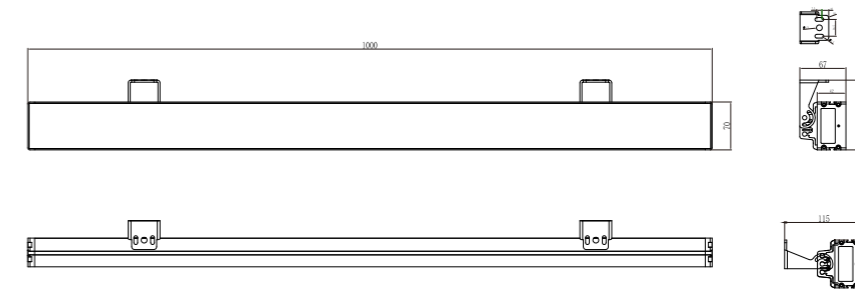

LINEAR WALL WASHER

LSSA03

DIMENSIONS(mm)

Model No.	W	V	lm	LxHx∅ [mm] LxWxH [mm] ∅xH [mm]	Material	Installation	Notes
OS71024	72W	DC24V	5040lm	1000x115x70mm	Aluminum	Fixed installation	/

LINEAR LIGHT

Product Features