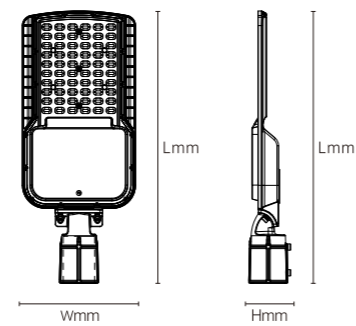

80x150°

INSTALLATION DIAGRAM

LED STREET LIGHT

TYSA04

6500K

Model No.	W	V	lm	LxHxØ [mm] LxWxH [mm] ØxH [mm]			
OS40184	30W	AC100-277V	5400lm	429x110x82mm	Die-cast aluminum	Chain/boom/bracket	/
OS40185	50W	AC100-277V	9000lm	465x180x82mm	Die-cast aluminum	Chain/boom/bracket	/
OS40186	100W	AC100-277V	18000lm	529x220x82mm	Die-cast aluminum	Chain/boom/bracket	/
OS40187	150W	AC100-277V	27000lm	601x240x82mm	Die-cast aluminum	Chain/boom/bracket	/
OS40188	200W	AC100-277V	36000lm	691x276x82mm	Die-cast aluminum	Chain/boom/bracket	/