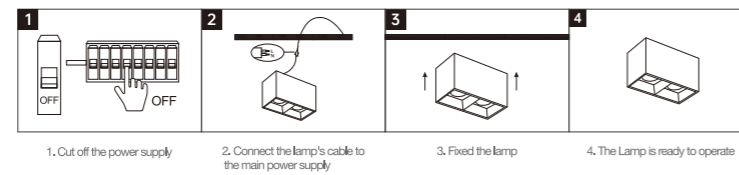

INSTALLATION DIAGRAM