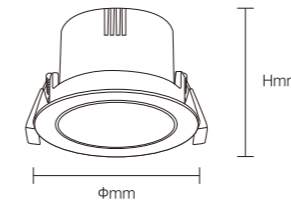

LED SPOTLIGHT