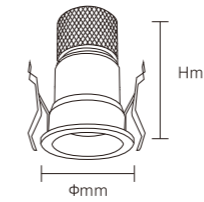

Materials of Housing: **Aluminum**
Materials of Optics: **PC**

Model No.	W	V	lm	Beam Angle (°)	LxHxØ [mm] LxWxH [mm] ØxH [mm]	Material	Mounting	Beam Spread
OS13189	5W	AC220-240V	350lm	24°	φ40x65mm	Aluminum	Recessed	100
OS13190	7W	AC220-240V	490lm	30°	φ40x75mm	Aluminum	Recessed	100
OS13191	9W	AC220-240V	630lm	36°	φ40x85mm	Aluminum	Recessed	100