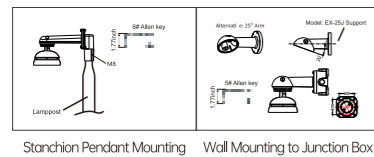

INSTALLATION DIAGRAM