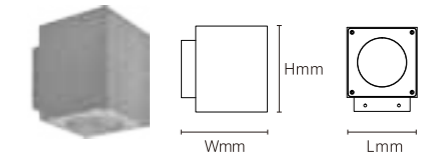

OS77009 2x10W AC220-240V 1800lm 85x180x110mm Aluminum Fixed installation /

INSTALLATION DIAGRAM

OUTDOOR WALL LIGHT

ZRSA05

Model No.	W	V	lm	LxHxØ [mm] LxWxH [mm] ØxH [mm]	Material	Installation
-----------	---	---	----	--------------------------------------	----------	--------------