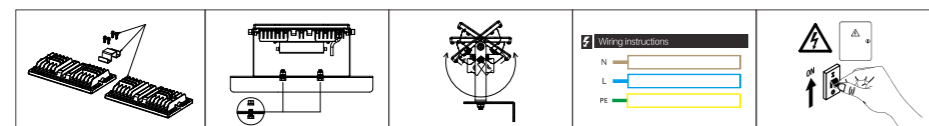

INSTALLATION DIAGRAM

FLOODLIGHT

MAX Usage Scenarios

- Indoor and Outdoor use (Ip65)
- Outdoor parking- Sports facilities
- Tunnel/Channel road
- Squares,courtyards and billboards