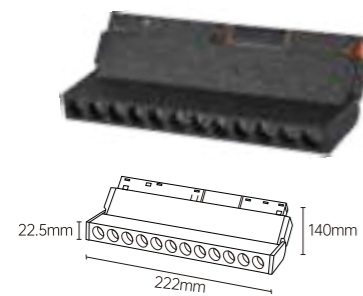

HTSA02 MAGNETIC LIGHT GRILLE CAN BE ADJUSTED

Body Color

Model No.	W	V	lm	LxHxØ [mm] LxWxH [mm] ØxH [mm]			
OS21034	12W	DC48V	1100lm	222x22.5x43mm	Aluminum+PC	Track	30

Materials of Housing: Aluminum
Materials of Optics: PMMA