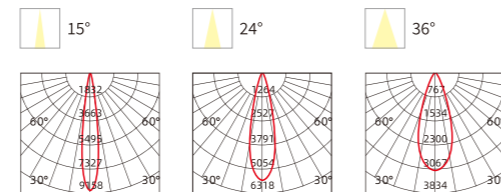

Application

Real estate, households, villas, hotels, shopping malls, supermarkets, stores, offices, etc....

LED SPOTLIGHT

TSA03

Frame Color

Materials of Housing: **Aluminum**
Materials of Optics: **PC**

Model No.	W	V	lm	Beam Angle (mm)	LxHxØ [mm] LxWxH [mm] ØxH [mm]	Material	Mounting	Quantity
OS13026	10W	AC220-240V	700lm	Φ56mm	Φ64x72.5mm	Aluminum	Recessed	50
OS13027	15W	AC220-240V	1050lm	Φ75mm	Φ85x92mm	Aluminum	Recessed	50
OS13028	24W	AC220-240V	1680lm	Φ95mm	Φ106x122mm	Aluminum	Recessed	24