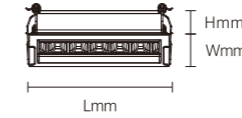

LINEAR GRILLE SPOTLIGHT

SSA01

Frame Color

Asymmetric light

Materials of Housing: **Aluminum**
Materials of Optics: **PC**

Model No.	W	V	lm		LxHxØ [mm] LxWxH [mm] ØxH [mm]			
OS19001	12W	AC170-277V	550lm	132x42mm	135x48x59mm	Aluminum	Recessed	50

INSTALLATION DIAGRAM

1. Out of the electricity
2. Mark and create mounting holes in the ceiling corresponding to the product dimensions
3. Connect the cables to the mains electricity
4. Securely mount the luminaire