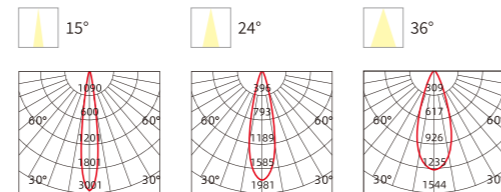

LED SPOTLIGHT

TSA10

Frame Color

WH

Materials of Housing: **Aluminum**
Materials of Optics: **PC**

Model No.	W	V	lm		LxHxØ [mm] LxWxH [mm] ØxH [mm]			
OS13059	8W	AC220-240V	640lm		62x62x80mm	Aluminum	Recessed	30
OS13094	12W	AC220-240V	960lm		85x85x93mm	Aluminum	Recessed	30

INSTALLATION DIAGRAM

LED SPOTLIGHT

TSA10

Frame Color

WH

Materials of Housing: **Aluminum**
Materials of Optics: **PC**

Model No.	W	V	lm		LxHxØ [mm] LxWxH [mm] ØxH [mm]			
OS13066	2x8W	AC220-240V	1280lm		106x56mm 115x62x80mm	Aluminum	Recessed	20
OS13101	2x12W	AC220-240V	1920lm		151x76mm 159x85x93mm	Aluminum	Recessed	20

INSTALLATION DIAGRAM