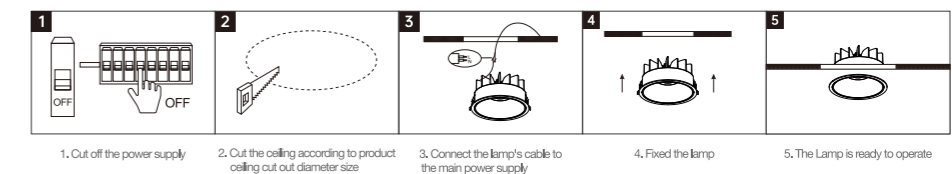

INSTALLATION DIAGRAM