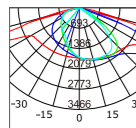

Model No.	W	V	lm	LxHxØ [mm] LxWxH [mm] ØxH [mm]			
OS40184	30W	AC100-277V	5400lm	429x110x82mm	Die-cast aluminum	Chain/boom/bracket	/
OS40185	50W	AC100-277V	9000lm	465x180x82mm	Die-cast aluminum	Chain/boom/bracket	/
OS40186	100W	AC100-277V	18000lm	529x220x82mm	Die-cast aluminum	Chain/boom/bracket	/
OS40187	150W	AC100-277V	27000lm	601x240x82mm	Die-cast aluminum	Chain/boom/bracket	/
OS40188	200W	AC100-277V	36000lm	691x276x82mm	Die-cast aluminum	Chain/boom/bracket	/

80x150°