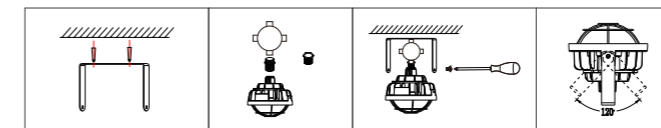

INSTALLATION DIAGRAM