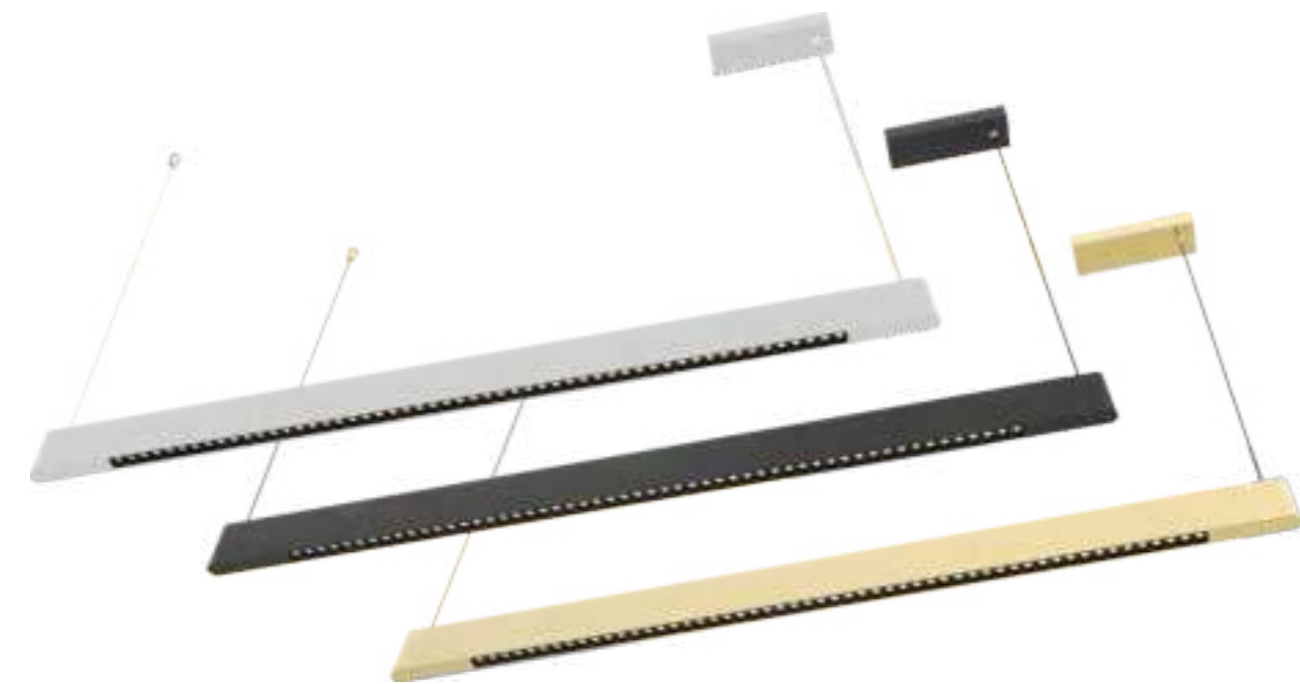

LED OFFICE PENDANT LIGHT

Product Features

Light is emitted from both the upper and lower parts. The Color Rendering index (CRI) is ≥ 90 , and the lifespan can reach up to 30,000 hours.
The function of 3CCT hand-sweeping is optional