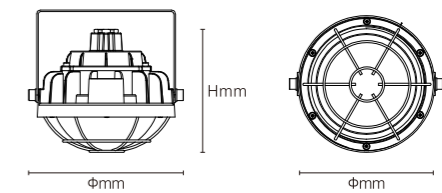

100°

INSTALLATION DIAGRAM

LED EXPLOSION PROOF LUMINAIRES

GLSA07

6500K

Model No.	W	V	lm	Beam Angle	LxHxØ [mm] LxWxH [mm] ØxH [mm]	Material	Mounting	Accessories
OS40235	30W	AC120-277V	3900lm	120°	Φ170x160mm	Die-cast aluminum	Bracket / Ceiling	/
OS40236	50W	AC120-277V	6500lm	120°	Φ210x170mm	Die-cast aluminum	Bracket / Ceiling	/