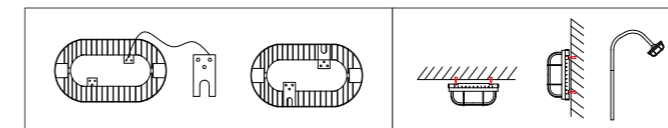

120°

INSTALLATION DIAGRAM

EXPLOSION PROOF LUMINAIRES

Product Features

Robust luminaire with increased safety protection and suitable for outdoor. Extreme chemical and impacts resistance and up to 100000h lifetime. Available with wireless control and sensors