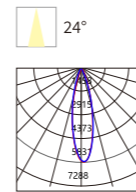

HTSA01 DOUBLE-ROW GRILLE

Body Color

BK

Model No.	W	V	lm	LxHxØ [mm] LxWxH [mm] ØxH [mm]			
OS21007	14W	DC24V	980lm	221x43x30mm	Aluminum alloy	Track	24

Materials of Housing: Aluminum
Materials of Optics: PC