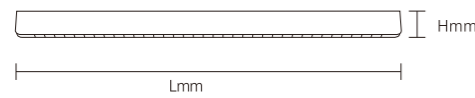

Materials of Housing: **Aluminum**
Materials of Optics: **PMMA**