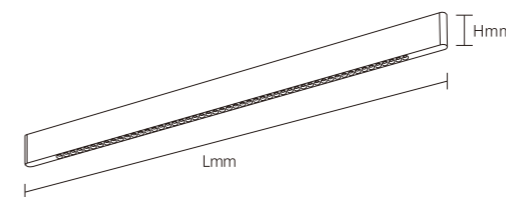

ZSA02

IP20 30000h CRI ≥ 90 PF ≥ 0.9

BK WH GL

36W

4000K 6500K

Materials of Housing: Aluminum
Materials of Optics: PMMA