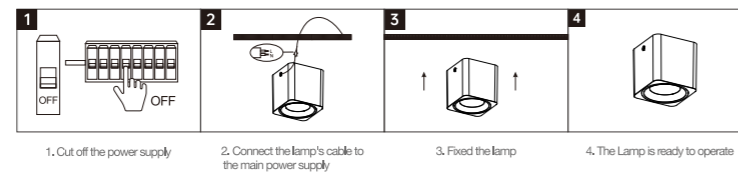

INSTALLATION DIAGRAM