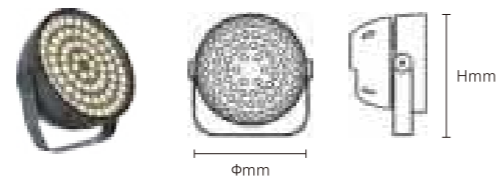

SPOT LIGHT

BHSA03

Model No.	W	V	lm	LxHxΦ [mm] LxWxH [mm] ΦxH [mm]	Material	Installation
OS75021	72W	DC24V/AC220-240V	5760lm	Φ 260x158mm	Aluminum	Fixed installation /
OS75022	96W	DC24V/AC220-240V	7680lm	Φ 260x158mm	Aluminum	Fixed installation /

INSTALLATION DIAGRAM

SPOT LIGHT

Usage Scenarios

- Sculptures
- Walls
- fences
- Plants