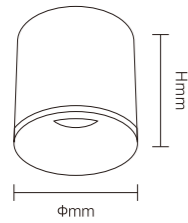

LED SURFACE DOWNLIGHT

XZSA15

Frame Color

Materials of Housing: **Aluminum**
Materials of Optics: **PC**

Model No.	W	V	PF	lm	LxHx∅ [mm] LxWxH [mm] ∅xH [mm]			
OS12183	10W	AC220-240V	≥0.5	700lm	∅83x70mm	Aluminum + PC	Surface	50
OS12184	15W	AC220-240V	≥0.5	1050lm	∅95x90mm	Aluminum + PC	Surface	50
OS12185	24W	AC220-240V	≥0.5	1680lm	∅116x115mm	Aluminum + PC	Surface	30
OS12186	30W	AC220-240V	≥0.9	2100lm	∅125x117mm	Aluminum + PC	Surface	16

INSTALLATION DIAGRAM

LED SURFACE DOWNLIGHT

XZSA10

Frame Color

Materials of Housing: **Aluminum**
Materials of Optics: **PC**

Model No.	W	V	PF	lm	LxHx∅ [mm] LxWxH [mm] ∅xH [mm]			
OS12150	10W	AC220-240V	≥0.5	800lm	∅72x75mm	Aluminum + PC	Surface	36
OS12151	15W	AC220-240V	≥0.5	1200lm	∅90x90mm	Aluminum + PC	Surface	36
OS12152	25W	AC220-240V	≥0.9	2000lm	∅130x110mm	Aluminum + PC	Surface	18
OS12153	30W	AC220-240V	≥0.9	2400lm	∅110x130mm	Aluminum + PC	Surface	12
OS12154	40W	AC220-240V	≥0.9	3200lm	∅170x170mm	Aluminum + PC	Surface	8
OS12155	50W	AC220-240V	≥0.9	4000lm	∅195x195mm	Aluminum + PC	Surface	6

INSTALLATION DIAGRAM