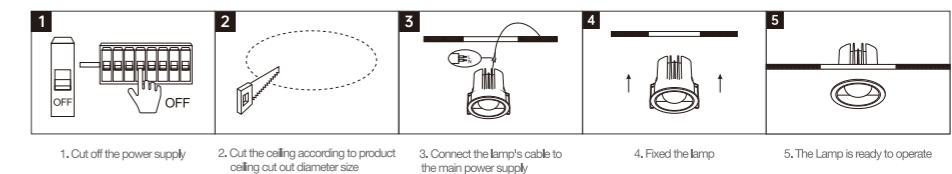

INSTALLATION DIAGRAM