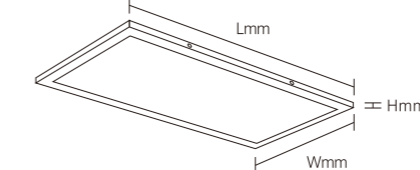

Body Color

120°