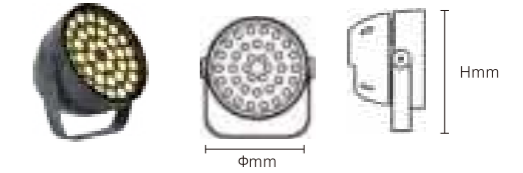

SPOT LIGHT

BHSA03

Model No.	W	V	lm	LxHxØ [mm] LxWxH [mm] ØxH [mm]	Material	Installation	Icons
OS75017	36W	DC24V/AC220-240V	2880lm	Φ190x144mm	Aluminum	Fixed installation /	
OS75018	48W	DC24V/AC220-240V	3840lm	Φ190x144mm	Aluminum	Fixed installation /	

Model No.	W	V	lm	LxHxØ [mm] LxWxH [mm] ØxH [mm]	Material	Installation	Icons
OS75016	24W	DC24V/AC220-240V	1960lm	Φ160x134mm	Aluminum	Fixed installation /	

INSTALLATION DIAGRAM

SPOT LIGHT

BHSA03

Model No.	W	V	lm	LxHxØ [mm] LxWxH [mm] ØxH [mm]	Material	Installation	Icons
OS75017	36W	DC24V/AC220-240V	2880lm	Φ190x144mm	Aluminum	Fixed installation /	
OS75018	48W	DC24V/AC220-240V	3840lm	Φ190x144mm	Aluminum	Fixed installation /	

Model No.	W	V	lm	LxHxØ [mm] LxWxH [mm] ØxH [mm]	Material	Installation	Icons
OS75019	48W	DC24V/AC220-240V	3840lm	Φ220x150mm	Aluminum	Fixed installation /	
OS75020	60W	DC24V/AC220-240V	4800lm	Φ220x150mm	Aluminum	Fixed installation /	

INSTALLATION DIAGRAM