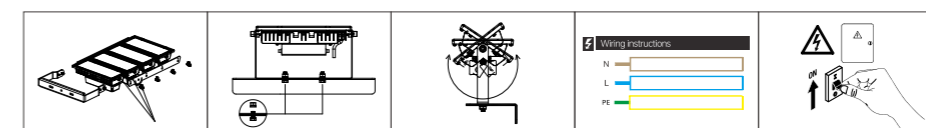

INSTALLATION DIAGRAM