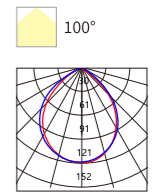

HTSA01 FLOOD LIGHT

Body Color

BK

Model No.	W	V	lm	LxHxØ [mm] LxWxH [mm] ØxH [mm]			
OS21009	8W	DC24V	400lm	247x22x96mm	Aluminum alloy	Track	48

Materials of Housing: Aluminum
Materials of Optics: PMMA

HTSA01 SINLE-ROW GRILLE