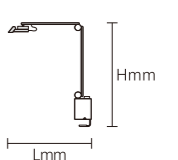

LED TABLE LIGHT

RSP01

Model No.	DIMMABLE	W	V	lm	LxHx∅ [mm] LxWxH [mm] ∅xH [mm]	Material	Notes

OS40057   Long-press for stepless dim   15W   AC220-240V   850lm   544x180x495mm   Iron+PMMA+PS   /

RSP02

Model No.	DIMMABLE	W	V	lm	LxHx∅ [mm] LxWxH [mm] ∅xH [mm]	Material	Notes

OS40058   Sliding stepless dim   12W   AC220-240V   800lm   528x190x463mm   ABS+Iron+Aluminum   /

LED TABLE LIGHT

RSP03

Model No.	DIMMABLE	W	V	lm	LxHx∅ [mm] LxWxH [mm] ∅xH [mm]	Material	Notes

OS40059   Long-press for stepless dim
short-press for three-level dim   10W   AC220-240V   400lm   425x136x425mm   ABS   /

RSP04

Model No.	DIMMABLE	W	V	lm	LxHx∅ [mm] LxWxH [mm] ∅xH [mm]	Material	Notes

OS40060   Long-press for stepless dim   18W   AC220-240V   850lm   330x800x590mm   ABS+Aluminum   /