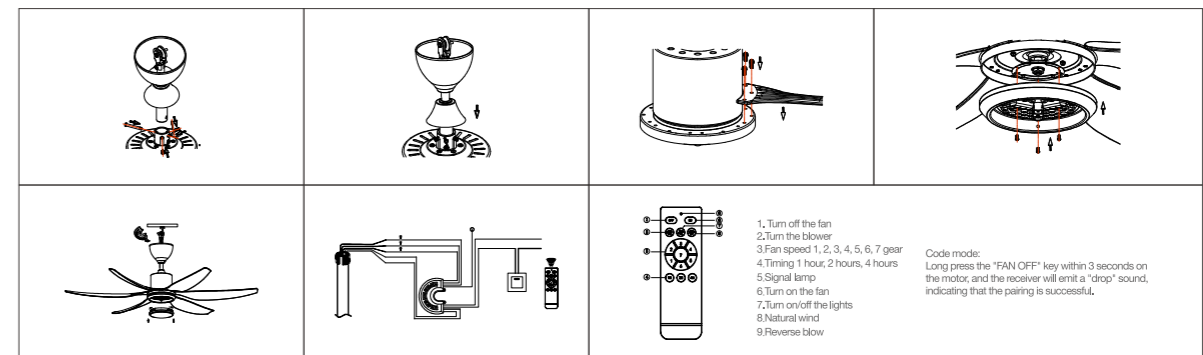

INSTALLATION DIAGRAM