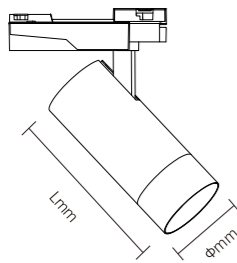

W TSA03

Body Color