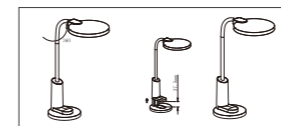

Model No.	DIMMABLE	W	V	lm	LxHxØ [mm] LxWxH [mm] ØxH [mm]	Material	Notes

OS40066 Stepless dim 8W AC220-240V 300lm 150x120x660mm ABS+ silicone /