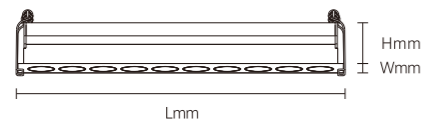

Materials of Housing: Aluminum
Materials of Optics: PC

Model No.	W	V	lm		LxHxØ [mm] LxWxH [mm] ØxH [mm]			
OS19007	20W	AC170-277V	800lm	15°	284x37x53mm	Aluminum	Recessed	24