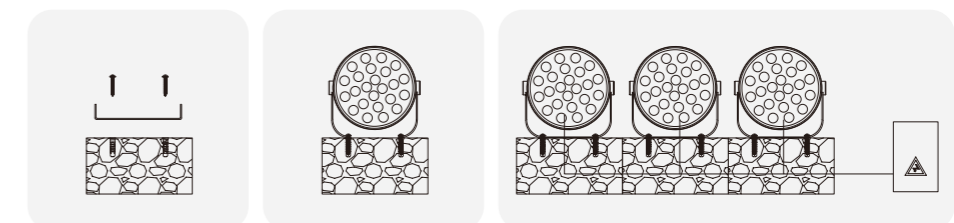

INSTALLATION DIAGRAM