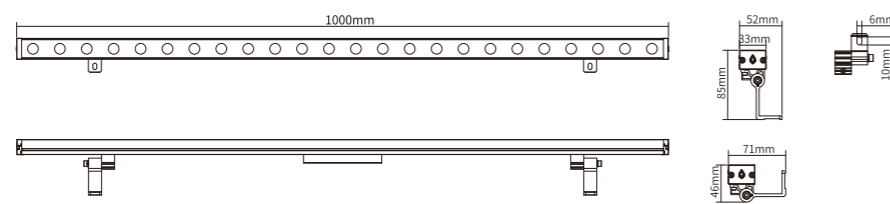

DIMENSIONS(mm)