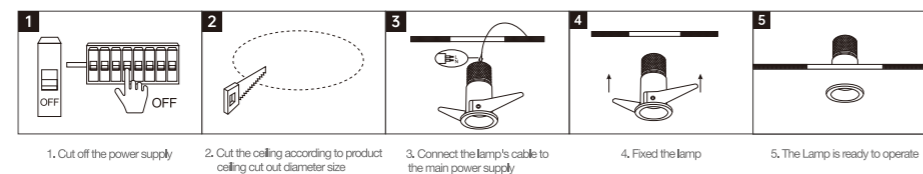

INSTALLATION DIAGRAM