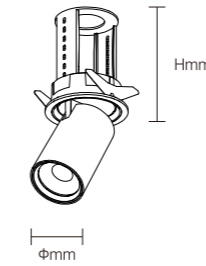

TSA07

Frame Color

Materials of Housing: Aluminum
Materials of Optics: PC

Model No.	W	V	lm	Beam Angle	LxHxØ [mm] LxWxH [mm] ØxH [mm]	Material	Mounting	Beam Spread
OS13039	7W	AC220-240V	455lm	Φ55mm	Φ62x84mm	Aluminum	Recessed	36
OS13040	12W	AC220-240V	840lm	Φ76mm	Φ84x106mm	Aluminum	Recessed	36
OS13041	20W	AC220-240V	1500lm	Φ95mm	Φ110x127mm	Aluminum	Recessed	24